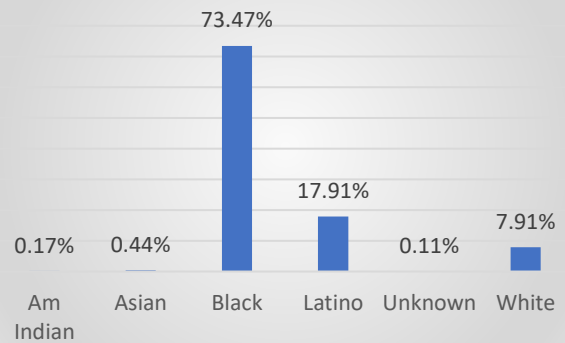

Sheriff's Daily Report

2/2/2021

Under the Custody of the Sheriff	
Total Male and Female	8,959
Jail Population	5,326
Community Corrections	3,633

Jail Population - Behind the Walls

Behind the Walls: Detainees that are physically housed under the Sheriff's custody 24 hours a day/7 days a week. This includes all populations listed on this chart - Divisional populations male & female, Outside Counties, Hospital, PRC, Women's Residential, & VRIC. Detainees in court-ordered treatment programs (PRC, Women's Residential, VRIC) are housed at CCDOC 24 hours a day/7 days week.

Sheriff's Daily Report

2/2/2021

CCSO Population Demographics

In Confinement

Gender Distribution

Race Distribution

Age Distribution

Community Corrections

Gender Distribution

Race Distribution

Age Distribution