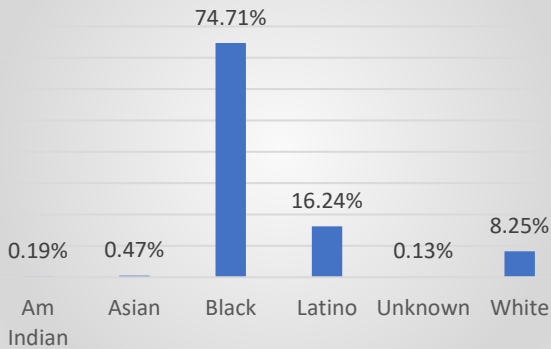

Sheriff's Daily Report

2/2/2021

Under the Custody of the Sheriff	
Total Male and Female	8,959
Jail Population	5,326
Community Corrections	3,633

Jail Population - Behind the Walls

Behind the Walls: Detainees that are physically housed under the Sheriff's custody 24 hours a day/7 days a week. This includes all populations listed on this chart - Divisional populations male & female, Outside Counties, Hospital, PRC, Women's Residential, & VRIC. Detainees in court-ordered treatment programs (PRC, Women's Residential, VRIC) are housed at CCDOC 24 hours a day/7 days week.

Sheriff's Daily Report

2/2/2021

CCSO Population Demographics

In Confinement

Gender Distribution

Race Distribution

Age Distribution

Community Corrections

Gender Distribution

Race Distribution

Age Distribution