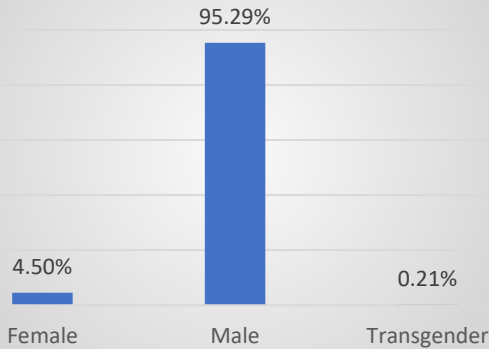

CCSO Population Demographics

In Confinement

Gender Distribution