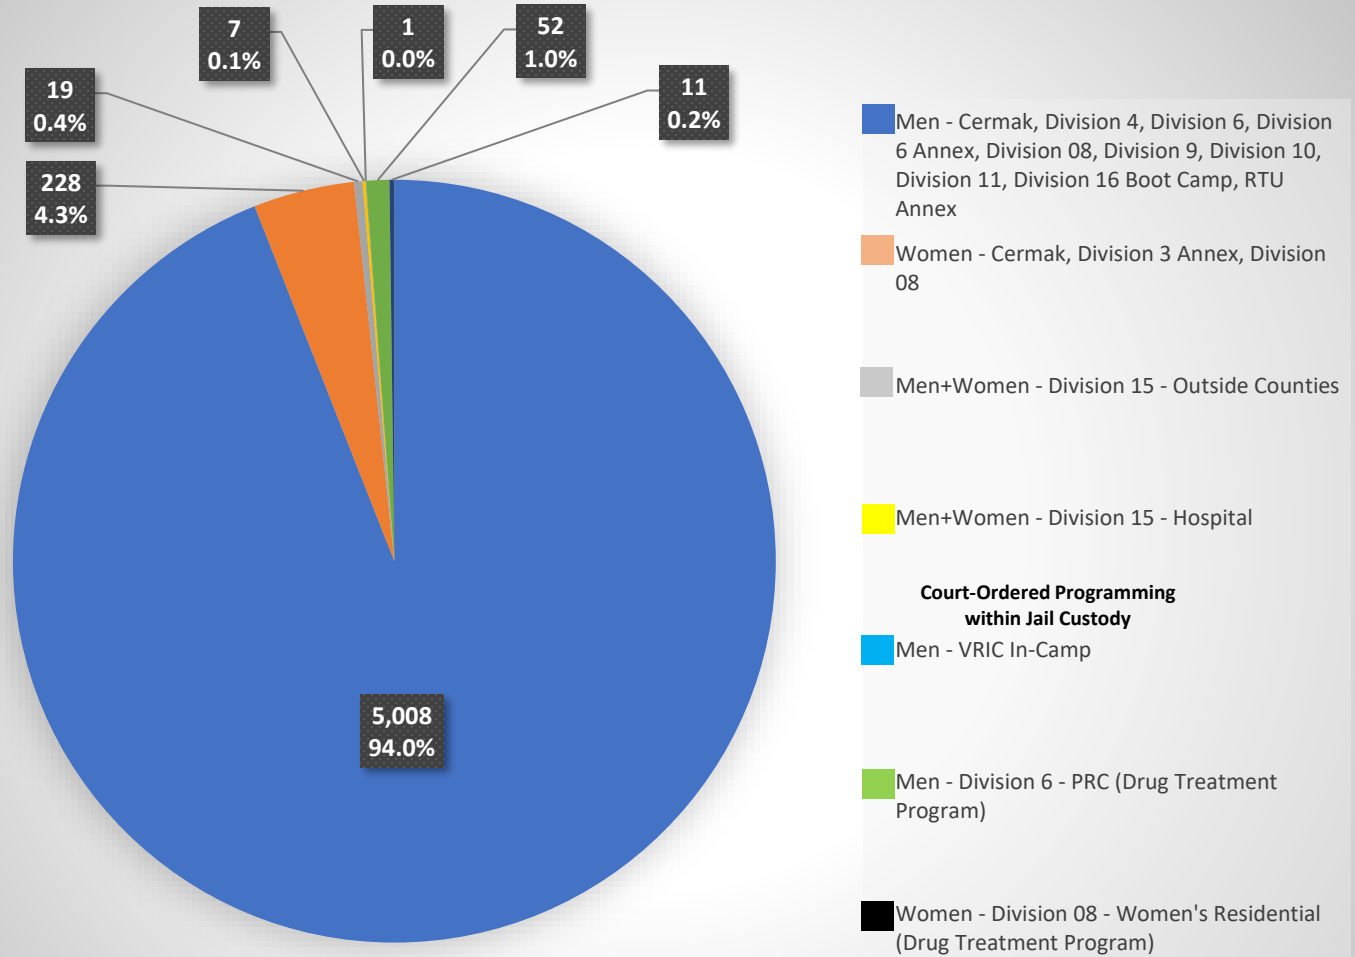

Sheriff's Daily Report

2/2/2021

Under the Custody of the Sheriff	
Total Male and Female	8,959
Jail Population	5,326
Community Corrections	3,633

Jail Population - Behind the Walls

Behind the Walls: Detainees that are physically housed under the Sheriff's custody 24 hours a day/7 days a week. This includes all populations listed on this chart - Divisional populations male & female, Outside Counties, Hospital, PRC, Women's Residential, & VRIC. Detainees in court-ordered treatment programs (PRC, Women's Residential, VRIC) are housed at CCDOC 24 hours a day/7 days week.

Sheriff's Daily Report

2/2/2021

CCSO Population Demographics

In Confinement

Gender Distribution

Race Distribution

Age Distribution

Community Corrections

Gender Distribution

Race Distribution

Age Distribution