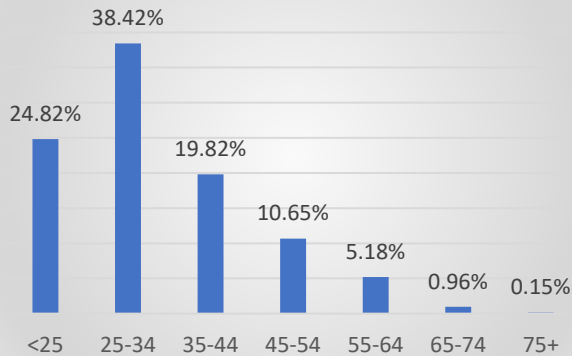

Sheriff's Daily Report

2/2/2021

Under the Custody of the Sheriff	
Total Male and Female	8,959
Jail Population	5,326
Community Corrections	3,633

Jail Population - Behind the Walls

Behind the Walls: Detainees that are physically housed under the Sheriff's custody 24 hours a day/7 days a week. This includes all populations listed on this chart - Divisional populations male & female, Outside Counties, Hospital, PRC, Women's Residential, & VRIC. Detainees in court-ordered treatment programs (PRC, Women's Residential, VRIC) are housed at CCDOC 24 hours a day/7 days week.

Sheriff's Daily Report

2/2/2021

CCSO Population Demographics

In Confinement

Gender Distribution

Race Distribution

Age Distribution

Community Corrections

Gender Distribution

Race Distribution

Age Distribution