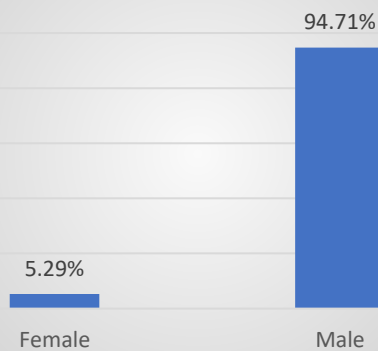

Sheriff's Daily Report

2/2/2021

Under the Custody of the Sheriff	
Total Male and Female	8,959
Jail Population	5,326
Community Corrections	3,633

Jail Population - Behind the Walls

Behind the Walls: Detainees that are physically housed under the Sheriff's custody 24 hours a day/7 days a week. This includes all populations listed on this chart - Divisional populations male & female, Outside Counties, Hospital, PRC, Women's Residential, & VRIC. Detainees in court-ordered treatment programs (PRC, Women's Residential, VRIC) are housed at CCDOC 24 hours a day/7 days week.

Sheriff's Daily Report

2/2/2021

CCSO Population Demographics

In Confinement

Gender Distribution

Race Distribution

Age Distribution

Community Corrections

Gender Distribution

Race Distribution

Age Distribution