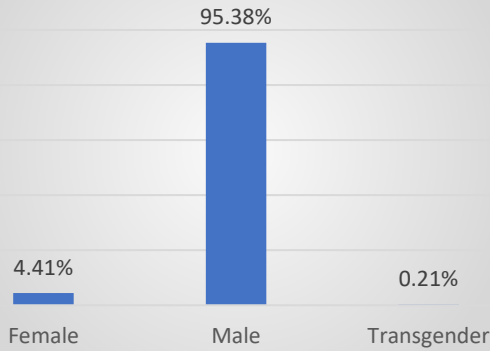

CCSO Population Demographics

In Confinement

Gender Distribution