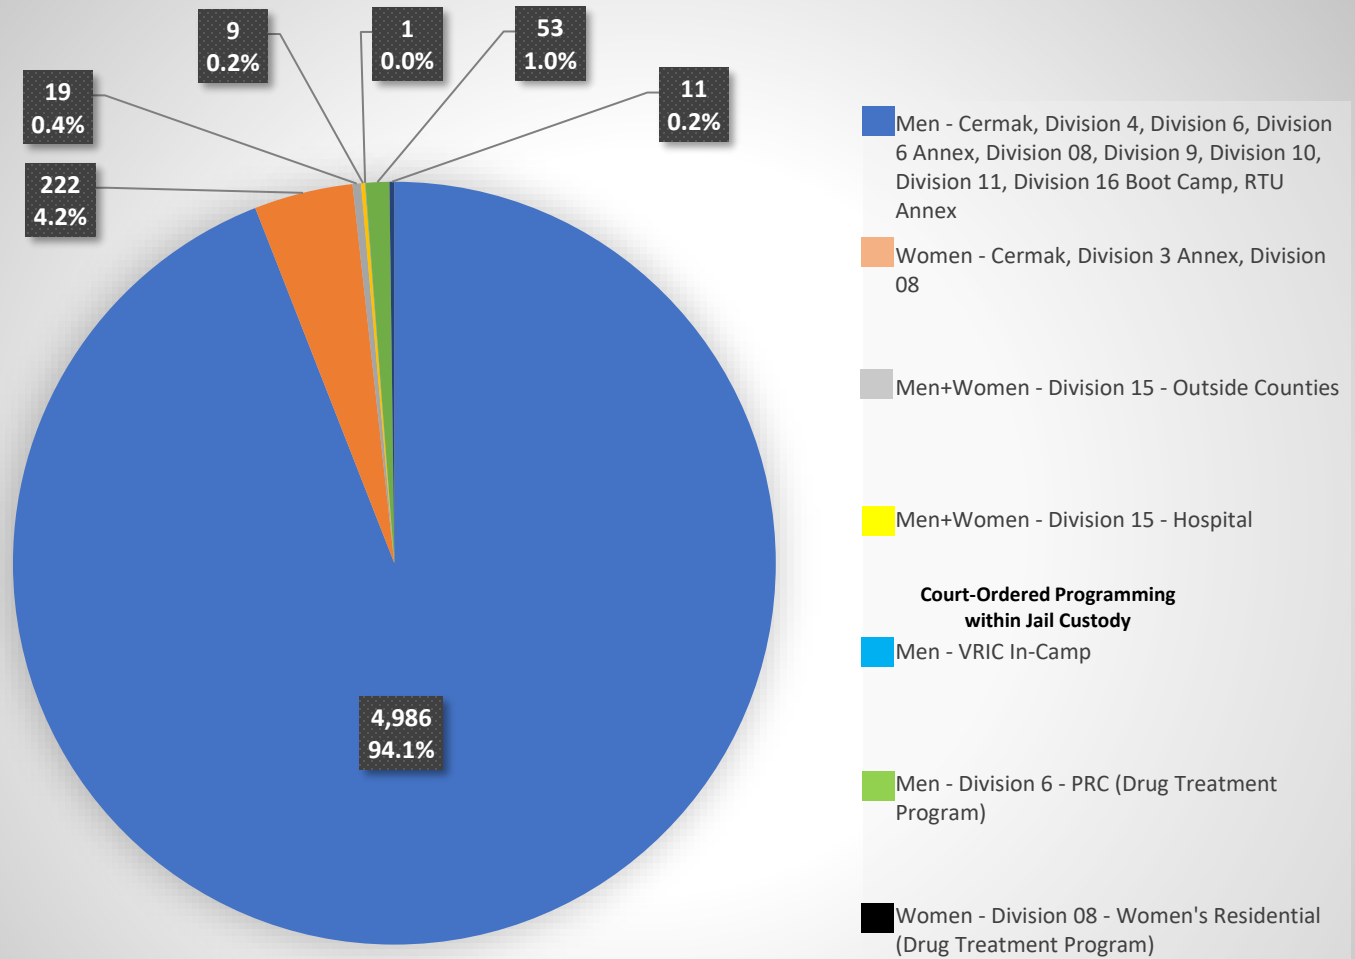

## 1/30/2021

Under the Custody of the Sheriff	
Total Male and Female	<b>8,944</b>
Jail Population	5,301
Community Corrections	3,643

### Jail Population - Behind the Walls

Behind the Walls: Detainees that are physically housed under the Sheriff's custody 24 hours a day/7 days a week. This includes all populations listed on this chart - Divisional populations male & female, Outside Counties, Hospital, PRC, Women's Residential, & VRIC. Detainees in court-ordered treatment programs (PRC, Women's Residential, VRIC) are housed at CCDOC 24 hours a day/7 days week.

#### Race Distribution

#### Age Distribution