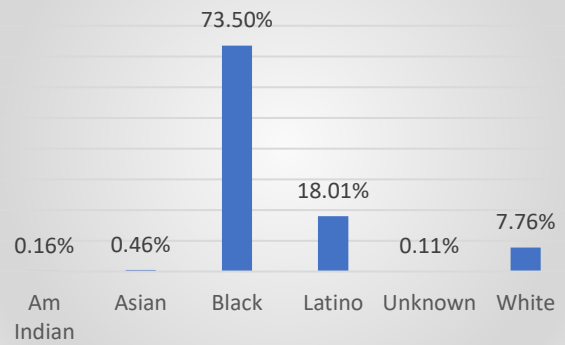

Sheriff's Daily Report

1/27/2021

Under the Custody of the Sheriff	
Total Male and Female	8,989
Jail Population	5,324
Community Corrections	3,665

Jail Population - Behind the Walls

Behind the Walls: Detainees that are physically housed under the Sheriff's custody 24 hours a day/7 days a week. This includes all populations listed on this chart - Divisional populations male & female, Outside Counties, Hospital, PRC, Women's Residential, & VRIC. Detainees in court-ordered treatment programs (PRC, Women's Residential, VRIC) are housed at CCDOC 24 hours a day/7 days week.

Sheriff's Daily Report

1/27/2021

CCSO Population Demographics

In Confinement

Gender Distribution

Race Distribution

Age Distribution

Community Corrections

Gender Distribution

Race Distribution

Age Distribution