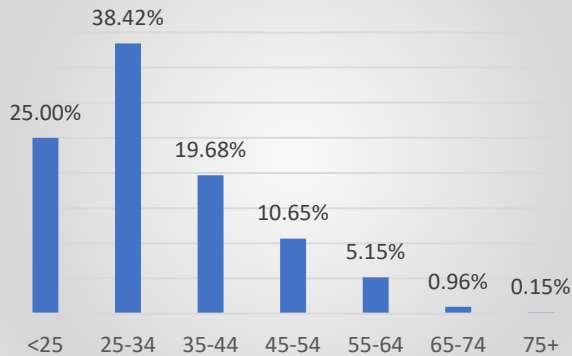

Sheriff's Daily Report

1/27/2021

Under the Custody of the Sheriff	
Total Male and Female	8,989
Jail Population	5,324
Community Corrections	3,665

Jail Population - Behind the Walls

Behind the Walls: Detainees that are physically housed under the Sheriff's custody 24 hours a day/7 days a week. This includes all populations listed on this chart - Divisional populations male & female, Outside Counties, Hospital, PRC, Women's Residential, & VRIC. Detainees in court-ordered treatment programs (PRC, Women's Residential, VRIC) are housed at CCDOC 24 hours a day/7 days week.

Sheriff's Daily Report

1/27/2021

CCSO Population Demographics

In Confinement

Gender Distribution

Race Distribution

Age Distribution

Community Corrections

Gender Distribution

Race Distribution

Age Distribution