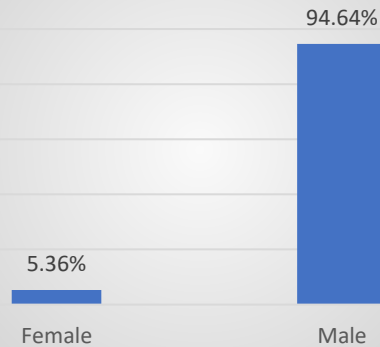

Sheriff's Daily Report

1/27/2021

Under the Custody of the Sheriff	
Total Male and Female	8,989
Jail Population	5,324
Community Corrections	3,665

Jail Population - Behind the Walls

Behind the Walls: Detainees that are physically housed under the Sheriff's custody 24 hours a day/7 days a week. This includes all populations listed on this chart - Divisional populations male & female, Outside Counties, Hospital, PRC, Women's Residential, & VRIC. Detainees in court-ordered treatment programs (PRC, Women's Residential, VRIC) are housed at CCDOC 24 hours a day/7 days week.

Sheriff's Daily Report

1/27/2021

CCSO Population Demographics

In Confinement

Gender Distribution

Race Distribution

Age Distribution

Community Corrections

Gender Distribution

Race Distribution

Age Distribution