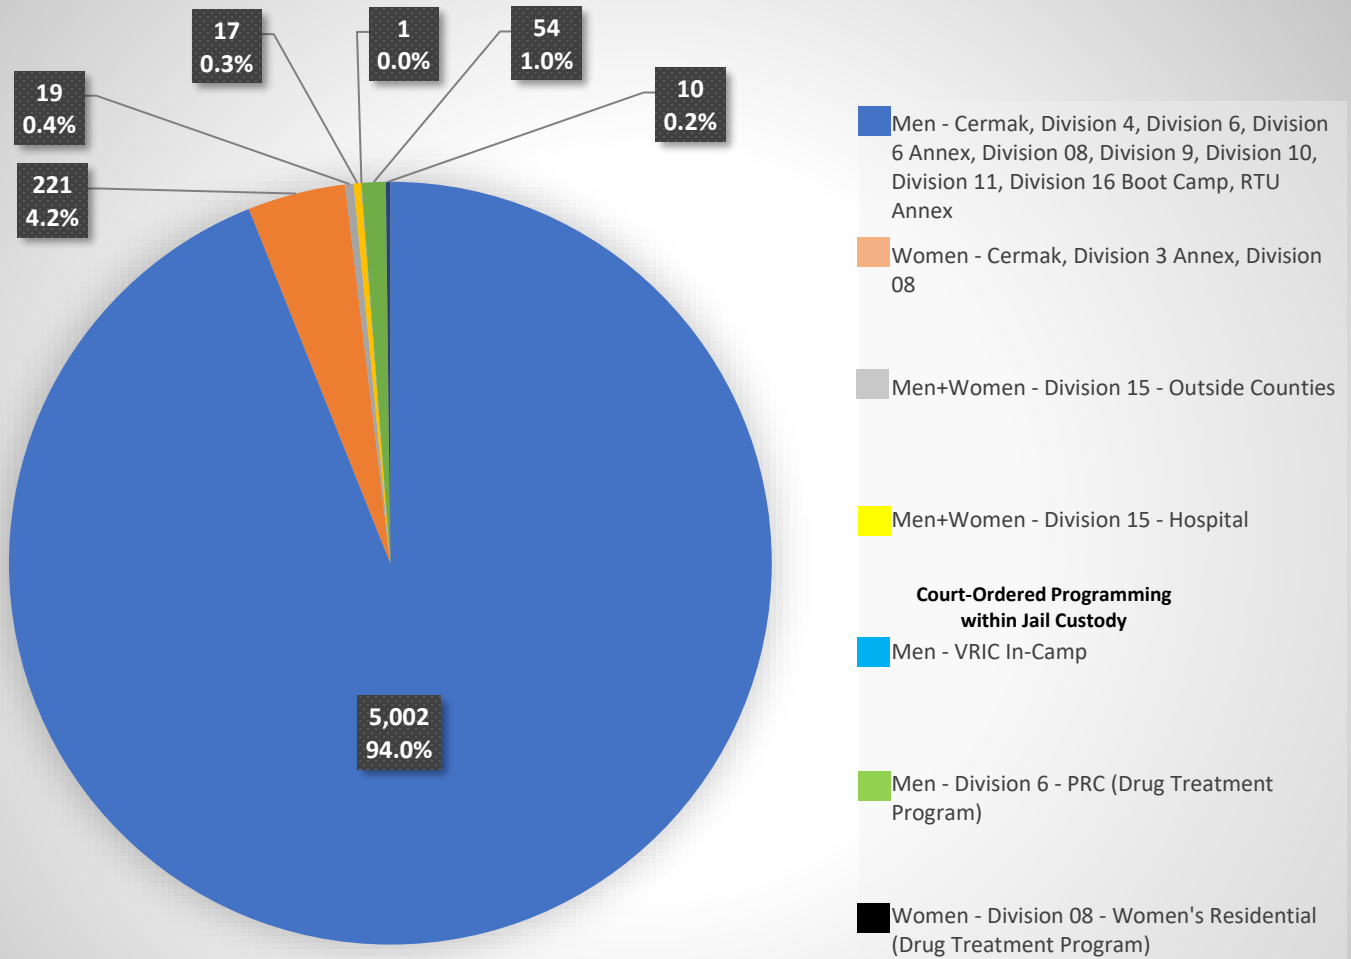

Sheriff's Daily Report

1/27/2021

Under the Custody of the Sheriff	
Total Male and Female	8,989
Jail Population	5,324
Community Corrections	3,665

Jail Population - Behind the Walls

Behind the Walls: Detainees that are physically housed under the Sheriff's custody 24 hours a day/7 days a week. This includes all populations listed on this chart - Divisional populations male & female, Outside Counties, Hospital, PRC, Women's Residential, & VRIC. Detainees in court-ordered treatment programs (PRC, Women's Residential, VRIC) are housed at CCDOC 24 hours a day/7 days week.

Sheriff's Daily Report

1/27/2021

CCSO Population Demographics

In Confinement

Gender Distribution

Race Distribution

Age Distribution

Community Corrections

Gender Distribution

Race Distribution

Age Distribution