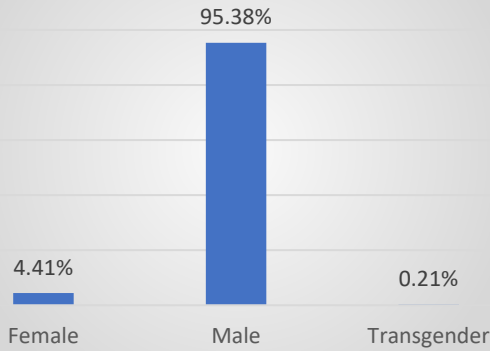

CCSO Population Demographics

In Confinement

Gender Distribution