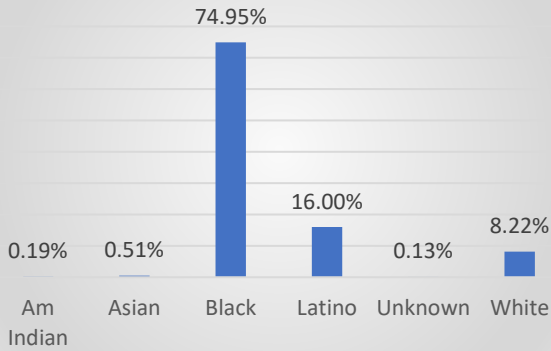

Sheriff's Daily Report

1/27/2021

Under the Custody of the Sheriff	
Total Male and Female	8,989
Jail Population	5,324
Community Corrections	3,665

Jail Population - Behind the Walls

Behind the Walls: Detainees that are physically housed under the Sheriff's custody 24 hours a day/7 days a week. This includes all populations listed on this chart - Divisional populations male & female, Outside Counties, Hospital, PRC, Women's Residential, & VRIC. Detainees in court-ordered treatment programs (PRC, Women's Residential, VRIC) are housed at CCDOC 24 hours a day/7 days week.

Sheriff's Daily Report

1/27/2021

CCSO Population Demographics

In Confinement

Gender Distribution

Race Distribution

Age Distribution

Community Corrections

Gender Distribution

Race Distribution

Age Distribution