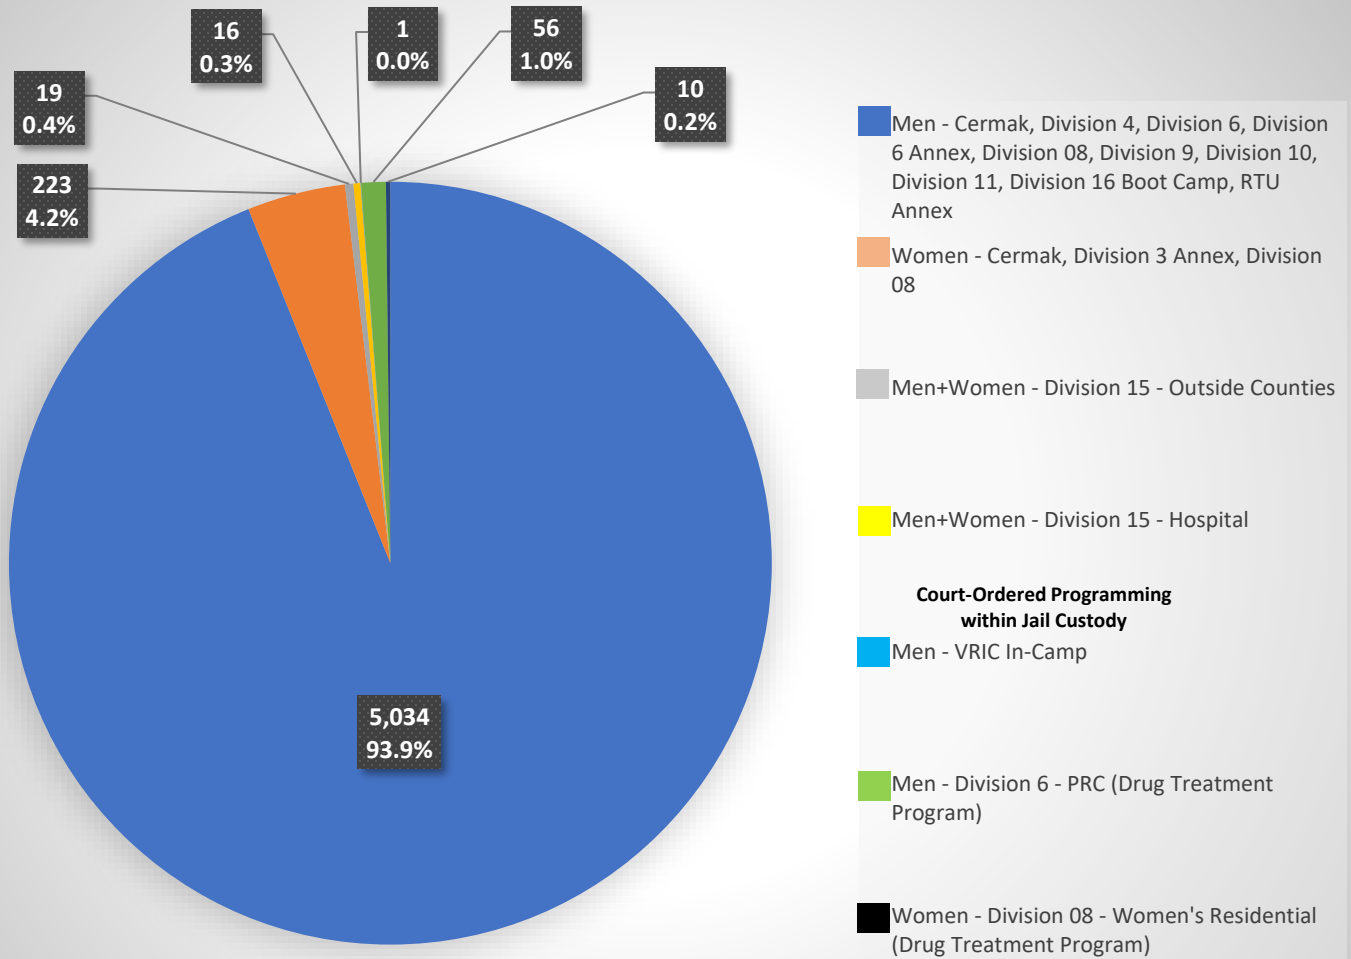

# Sheriff's Daily Report

1/25/2021

Under the Custody of the Sheriff	
Total Male and Female	9,028
Jail Population	5,359
Community Corrections	3,669

## Jail Population - Behind the Walls

Behind the Walls: Detainees that are physically housed under the Sheriff's custody 24 hours a day/7 days a week. This includes all populations listed on this chart - Divisional populations male & female, Outside Counties, Hospital, PRC, Women's Residential, & VRIC. Detainees in court-ordered treatment programs (PRC, Women's Residential, VRIC) are housed at CCDOC 24 hours a day/7 days week.

#### Race Distribution

#### Age Distribution