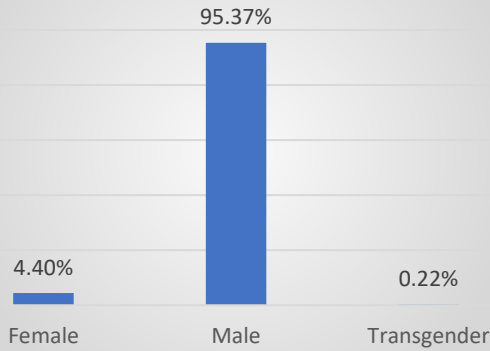

CCSO Population Demographics

In Confinement

Gender Distribution