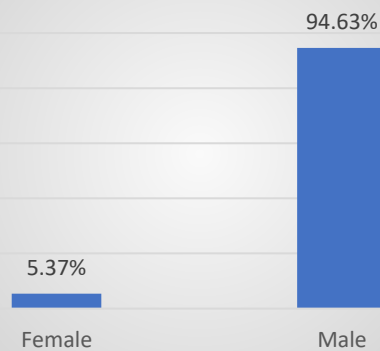

Sheriff's Daily Report

1/23/2021

Under the Custody of the Sheriff	
Total Male and Female	8,958
Jail Population	5,302
Community Corrections	3,656

Jail Population - Behind the Walls

Behind the Walls: Detainees that are physically housed under the Sheriff's custody 24 hours a day/7 days a week. This includes all populations listed on this chart - Divisional populations male & female, Outside Counties, Hospital, PRC, Women's Residential, & VRIC. Detainees in court-ordered treatment programs (PRC, Women's Residential, VRIC) are housed at CCDOC 24 hours a day/7 days week.

Sheriff's Daily Report

1/23/2021

CCSO Population Demographics

In Confinement

Gender Distribution

Race Distribution

Age Distribution

Community Corrections

Gender Distribution

Race Distribution

Age Distribution