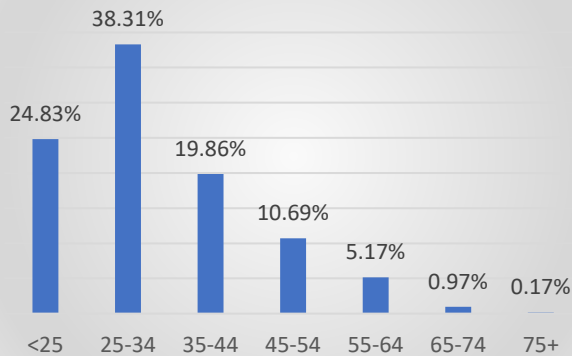

Sheriff's Daily Report

1/23/2021

Under the Custody of the Sheriff	
Total Male and Female	8,958
Jail Population	5,302
Community Corrections	3,656

Jail Population - Behind the Walls

Behind the Walls: Detainees that are physically housed under the Sheriff's custody 24 hours a day/7 days a week. This includes all populations listed on this chart - Divisional populations male & female, Outside Counties, Hospital, PRC, Women's Residential, & VRIC. Detainees in court-ordered treatment programs (PRC, Women's Residential, VRIC) are housed at CCDOC 24 hours a day/7 days week.

Sheriff's Daily Report

1/23/2021

CCSO Population Demographics

In Confinement

Gender Distribution

Race Distribution

Age Distribution

Community Corrections

Gender Distribution

Race Distribution

Age Distribution