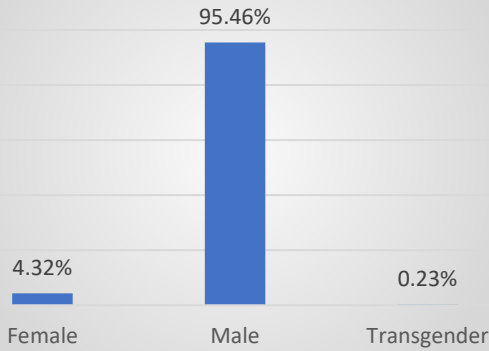

CCSO Population Demographics

In Confinement

Gender Distribution