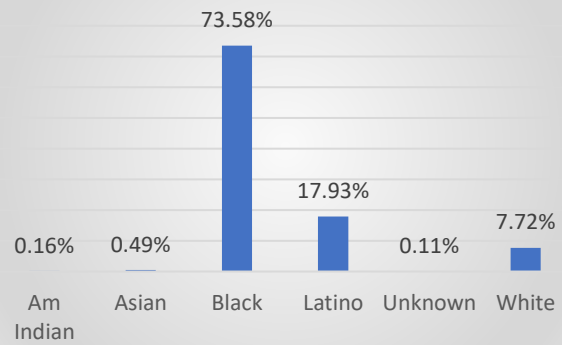

Sheriff's Daily Report

1/23/2021

Under the Custody of the Sheriff	
Total Male and Female	8,958
Jail Population	5,302
Community Corrections	3,656

Jail Population - Behind the Walls

Behind the Walls: Detainees that are physically housed under the Sheriff's custody 24 hours a day/7 days a week. This includes all populations listed on this chart - Divisional populations male & female, Outside Counties, Hospital, PRC, Women's Residential, & VRIC. Detainees in court-ordered treatment programs (PRC, Women's Residential, VRIC) are housed at CCDOC 24 hours a day/7 days week.

Sheriff's Daily Report

1/23/2021

CCSO Population Demographics

In Confinement

Gender Distribution

Race Distribution

Age Distribution

Community Corrections

Gender Distribution

Race Distribution

Age Distribution