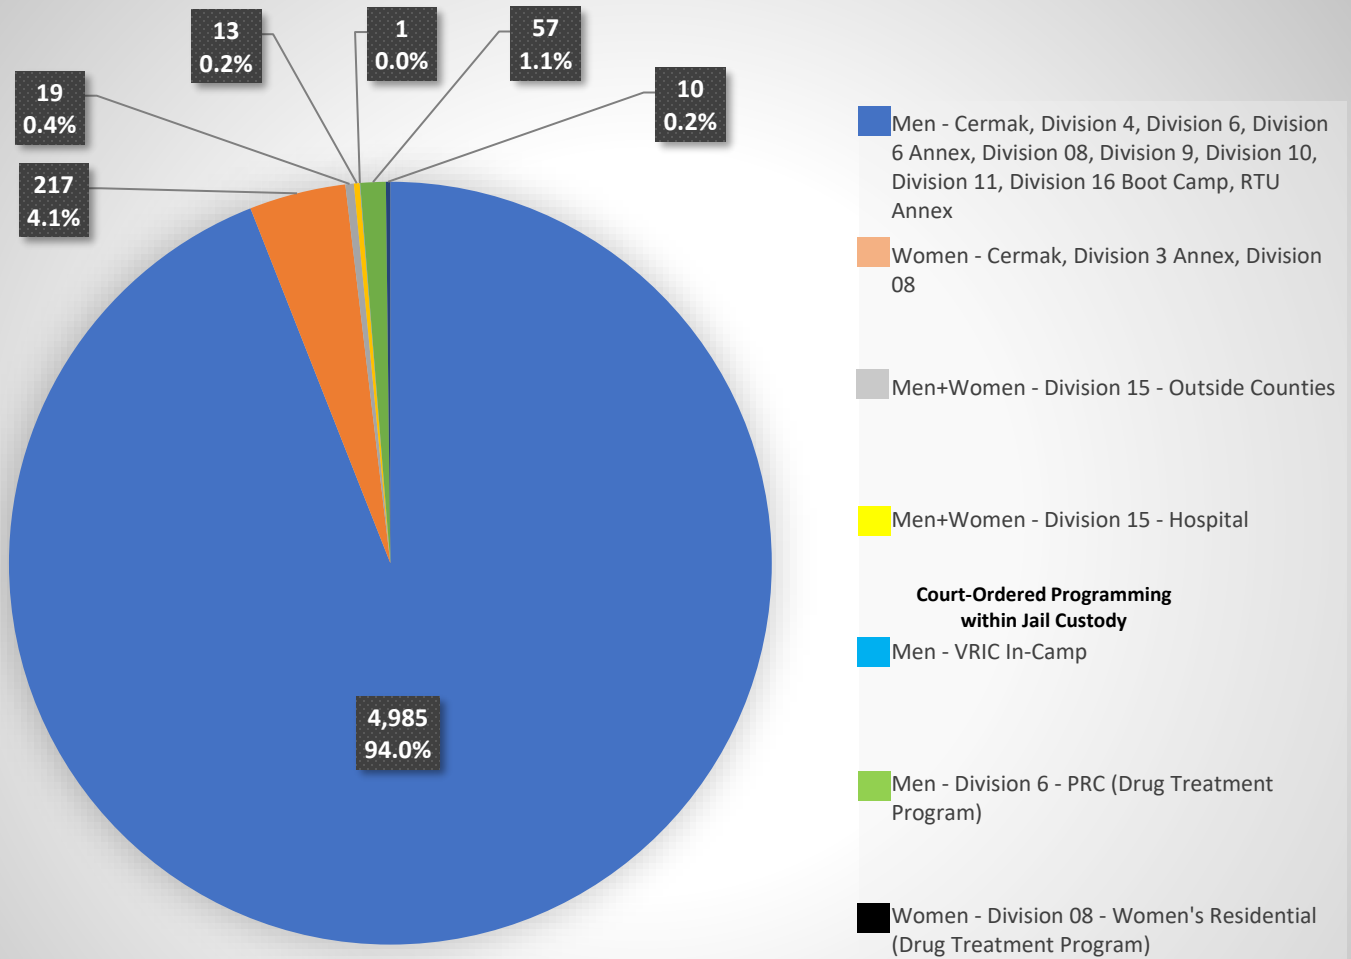

Sheriff's Daily Report

1/23/2021

Under the Custody of the Sheriff	
Total Male and Female	8,958
Jail Population	5,302
Community Corrections	3,656

Jail Population - Behind the Walls

Behind the Walls: Detainees that are physically housed under the Sheriff's custody 24 hours a day/7 days a week. This includes all populations listed on this chart - Divisional populations male & female, Outside Counties, Hospital, PRC, Women's Residential, & VRIC. Detainees in court-ordered treatment programs (PRC, Women's Residential, VRIC) are housed at CCDOC 24 hours a day/7 days week.

Sheriff's Daily Report

1/23/2021

CCSO Population Demographics

In Confinement

Gender Distribution

Race Distribution

Age Distribution

Community Corrections

Gender Distribution

Race Distribution

Age Distribution