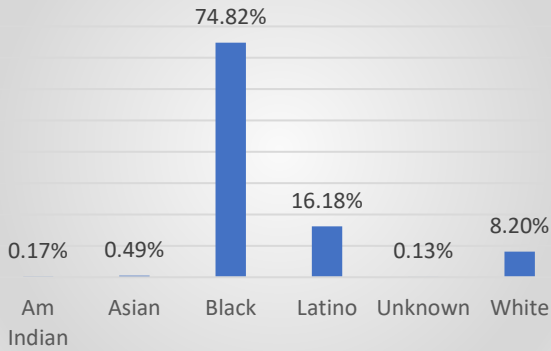

Sheriff's Daily Report

1/23/2021

Under the Custody of the Sheriff	
Total Male and Female	8,958
Jail Population	5,302
Community Corrections	3,656

Jail Population - Behind the Walls

Behind the Walls: Detainees that are physically housed under the Sheriff's custody 24 hours a day/7 days a week. This includes all populations listed on this chart - Divisional populations male & female, Outside Counties, Hospital, PRC, Women's Residential, & VRIC. Detainees in court-ordered treatment programs (PRC, Women's Residential, VRIC) are housed at CCDOC 24 hours a day/7 days week.

Sheriff's Daily Report

1/23/2021

CCSO Population Demographics

In Confinement

Gender Distribution

Race Distribution

Age Distribution

Community Corrections

Gender Distribution

Race Distribution

Age Distribution