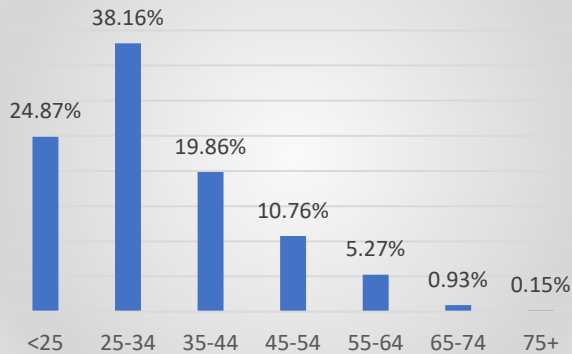

Sheriff's Daily Report

1/18/2021

Under the Custody of the Sheriff	
Total Male and Female	9,058
Jail Population	5,391
Community Corrections	3,667

Jail Population - Behind the Walls

Behind the Walls: Detainees that are physically housed under the Sheriff's custody 24 hours a day/7 days a week. This includes all populations listed on this chart - Divisional populations male & female, Outside Counties, Hospital, PRC, Women's Residential, & VRIC. Detainees in court-ordered treatment programs (PRC, Women's Residential, VRIC) are housed at CCDOC 24 hours a day/7 days week.

Sheriff's Daily Report

1/18/2021

CCSO Population Demographics

In Confinement

Gender Distribution

Race Distribution

Age Distribution

Community Corrections

Gender Distribution

Race Distribution

Age Distribution