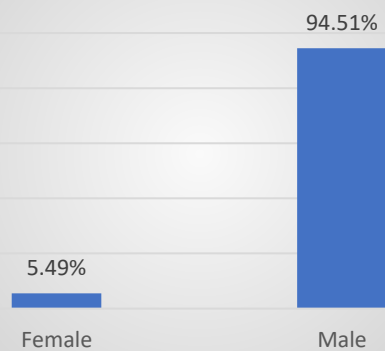

Sheriff's Daily Report

1/18/2021

Under the Custody of the Sheriff	
Total Male and Female	9,058
Jail Population	5,391
Community Corrections	3,667

Jail Population - Behind the Walls

Behind the Walls: Detainees that are physically housed under the Sheriff's custody 24 hours a day/7 days a week. This includes all populations listed on this chart - Divisional populations male & female, Outside Counties, Hospital, PRC, Women's Residential, & VRIC. Detainees in court-ordered treatment programs (PRC, Women's Residential, VRIC) are housed at CCDOC 24 hours a day/7 days week.

Sheriff's Daily Report

1/18/2021

CCSO Population Demographics

In Confinement

Gender Distribution

Race Distribution

Age Distribution

Community Corrections

Gender Distribution

Race Distribution

Age Distribution