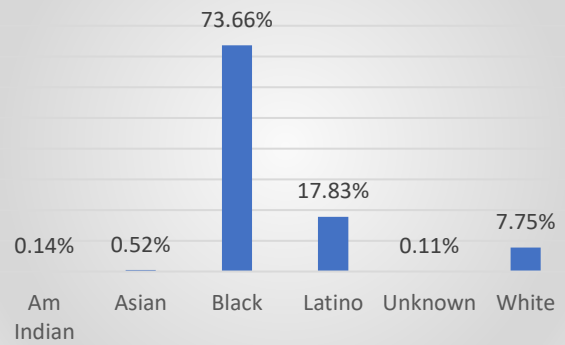

Sheriff's Daily Report

1/18/2021

Under the Custody of the Sheriff	
Total Male and Female	9,058
Jail Population	5,391
Community Corrections	3,667

Jail Population - Behind the Walls

Behind the Walls: Detainees that are physically housed under the Sheriff's custody 24 hours a day/7 days a week. This includes all populations listed on this chart - Divisional populations male & female, Outside Counties, Hospital, PRC, Women's Residential, & VRIC. Detainees in court-ordered treatment programs (PRC, Women's Residential, VRIC) are housed at CCDOC 24 hours a day/7 days week.

Sheriff's Daily Report

1/18/2021

CCSO Population Demographics

In Confinement

Gender Distribution

Race Distribution

Age Distribution

Community Corrections

Gender Distribution

Race Distribution

Age Distribution