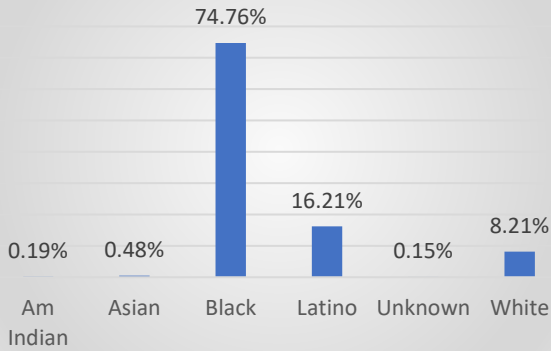

Sheriff's Daily Report

1/18/2021

Under the Custody of the Sheriff	
Total Male and Female	9,058
Jail Population	5,391
Community Corrections	3,667

Jail Population - Behind the Walls

Behind the Walls: Detainees that are physically housed under the Sheriff's custody 24 hours a day/7 days a week. This includes all populations listed on this chart - Divisional populations male & female, Outside Counties, Hospital, PRC, Women's Residential, & VRIC. Detainees in court-ordered treatment programs (PRC, Women's Residential, VRIC) are housed at CCDOC 24 hours a day/7 days week.

Sheriff's Daily Report

1/18/2021

CCSO Population Demographics

In Confinement

Gender Distribution

Race Distribution

Age Distribution

Community Corrections

Gender Distribution

Race Distribution

Age Distribution