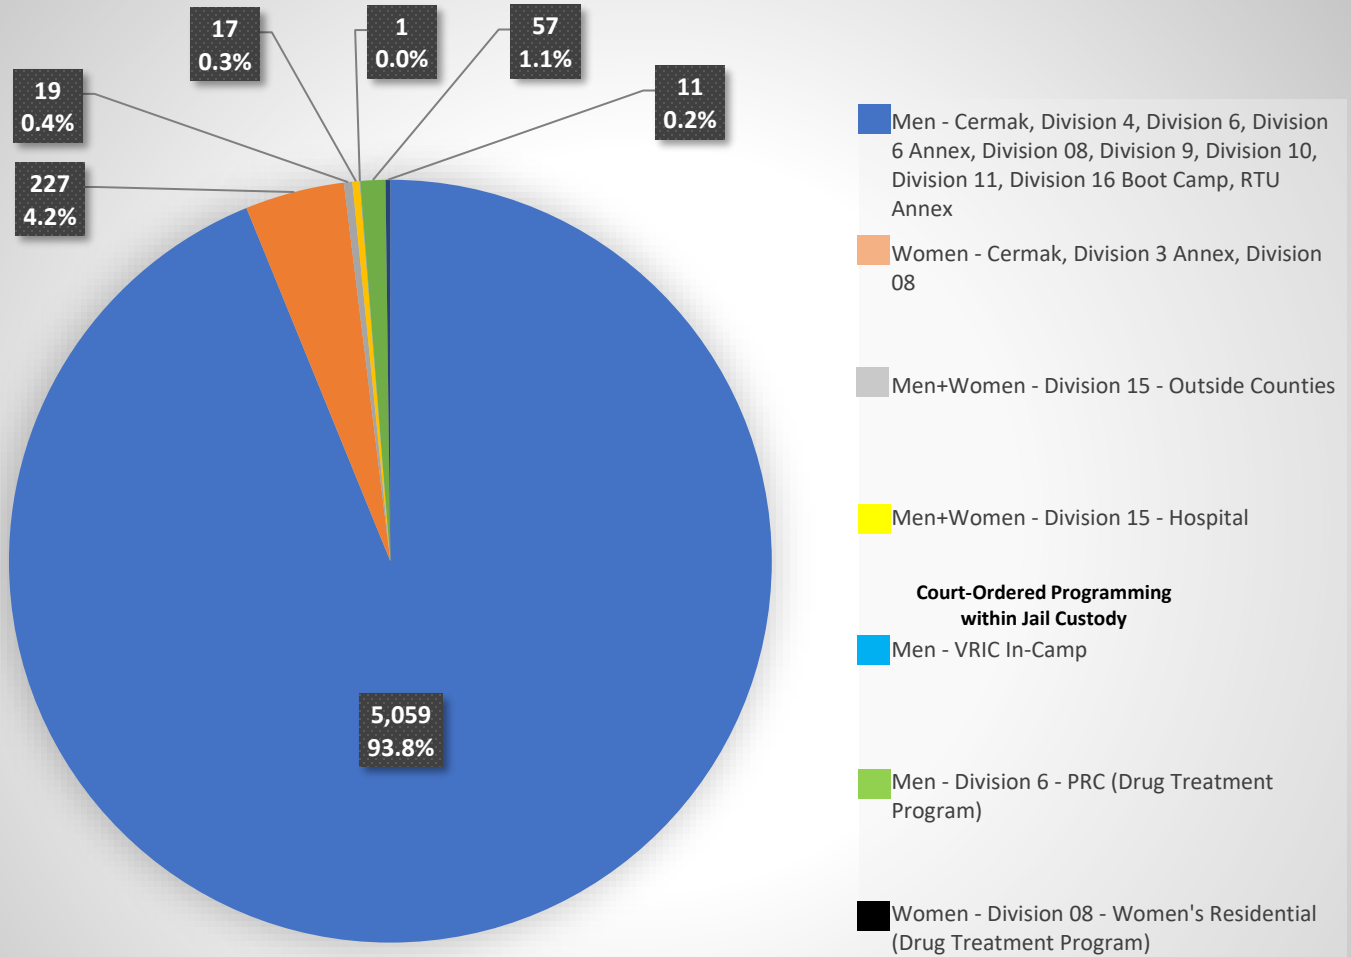

Sheriff's Daily Report

1/18/2021

Under the Custody of the Sheriff	
Total Male and Female	9,058
Jail Population	5,391
Community Corrections	3,667

Jail Population - Behind the Walls

Behind the Walls: Detainees that are physically housed under the Sheriff's custody 24 hours a day/7 days a week. This includes all populations listed on this chart - Divisional populations male & female, Outside Counties, Hospital, PRC, Women's Residential, & VRIC. Detainees in court-ordered treatment programs (PRC, Women's Residential, VRIC) are housed at CCDOC 24 hours a day/7 days week.

Sheriff's Daily Report

1/18/2021

CCSO Population Demographics

In Confinement

Gender Distribution

Race Distribution

Age Distribution

Community Corrections

Gender Distribution

Race Distribution

Age Distribution