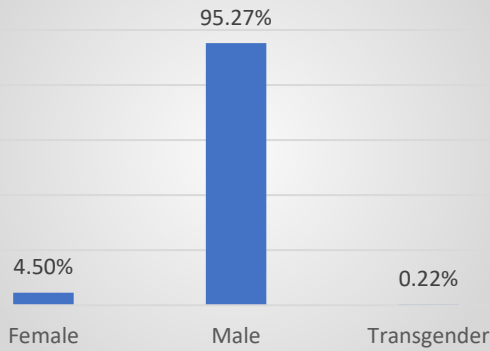

CCSO Population Demographics

In Confinement

Gender Distribution