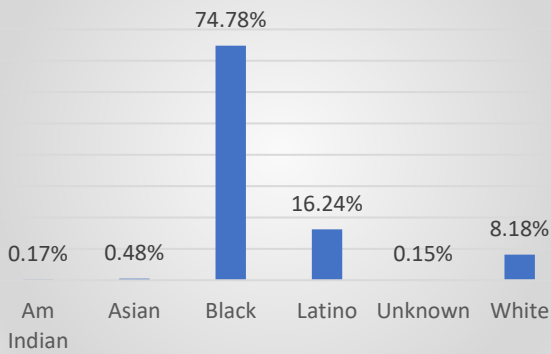

Sheriff's Daily Report

1/17/2021

Under the Custody of the Sheriff	
Total Male and Female	9,036
Jail Population	5,387
Community Corrections	3,649

Jail Population - Behind the Walls

Behind the Walls: Detainees that are physically housed under the Sheriff's custody 24 hours a day/7 days a week. This includes all populations listed on this chart - Divisional populations male & female, Outside Counties, Hospital, PRC, Women's Residential, & VRIC. Detainees in court-ordered treatment programs (PRC, Women's Residential, VRIC) are housed at CCDOC 24 hours a day/7 days week.

Sheriff's Daily Report

1/17/2021

CCSO Population Demographics

In Confinement

Gender Distribution

Race Distribution

Age Distribution

Community Corrections

Gender Distribution

Race Distribution

Age Distribution