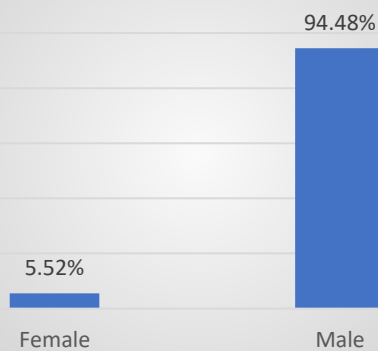

Sheriff's Daily Report

1/17/2021

Under the Custody of the Sheriff	
Total Male and Female	9,036
Jail Population	5,387
Community Corrections	3,649

Jail Population - Behind the Walls

Behind the Walls: Detainees that are physically housed under the Sheriff's custody 24 hours a day/7 days a week. This includes all populations listed on this chart - Divisional populations male & female, Outside Counties, Hospital, PRC, Women's Residential, & VRIC. Detainees in court-ordered treatment programs (PRC, Women's Residential, VRIC) are housed at CCDOC 24 hours a day/7 days week.

Sheriff's Daily Report

1/17/2021

CCSO Population Demographics

In Confinement

Gender Distribution

Race Distribution

Age Distribution

Community Corrections

Gender Distribution

Race Distribution

Age Distribution