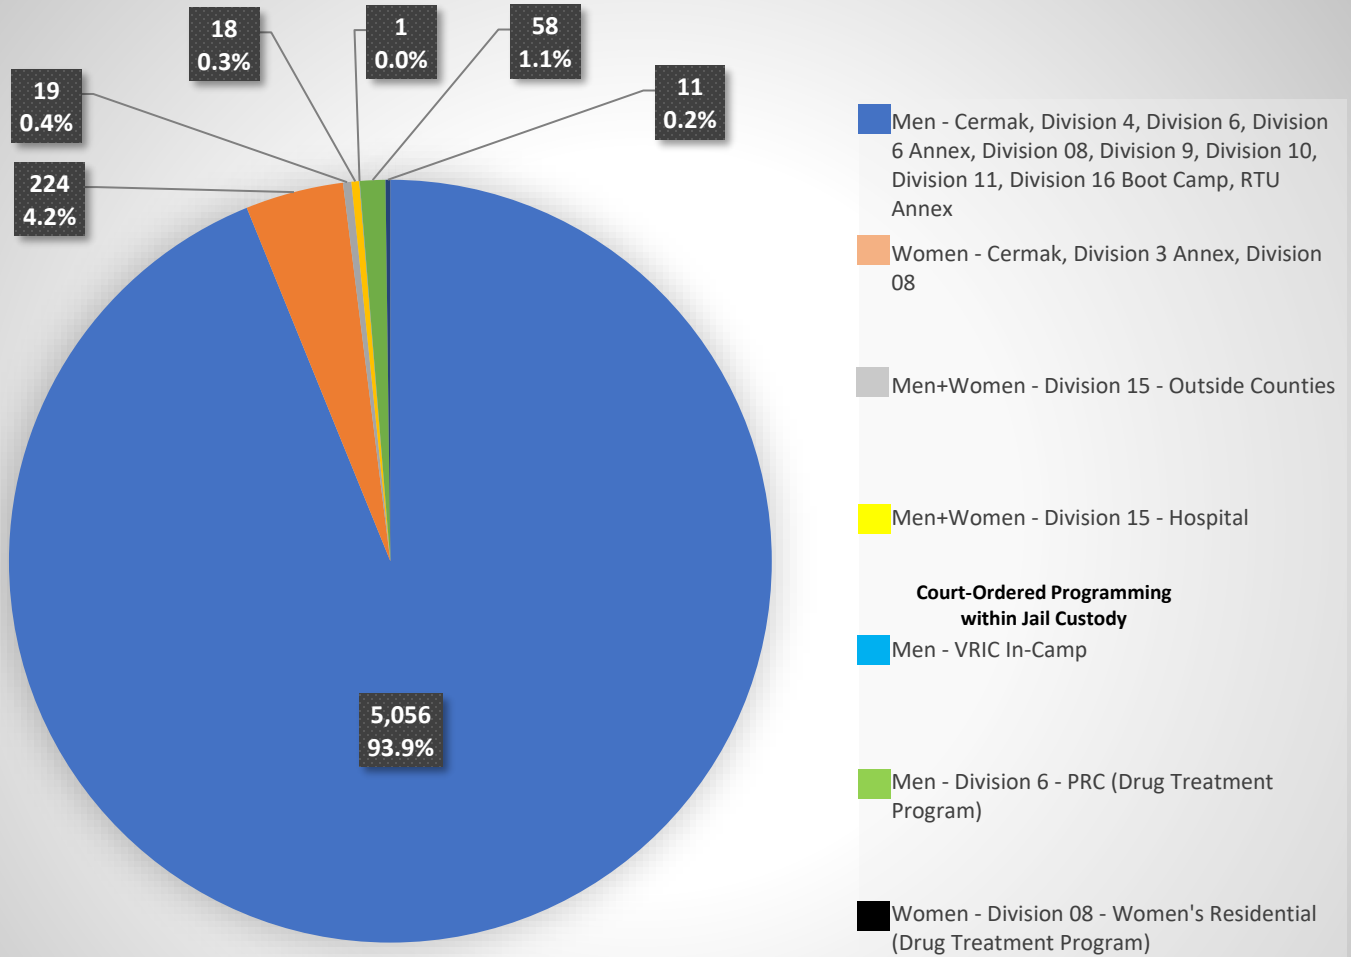

Sheriff's Daily Report

1/17/2021

Under the Custody of the Sheriff	
Total Male and Female	9,036
Jail Population	5,387
Community Corrections	3,649

Jail Population - Behind the Walls

Behind the Walls: Detainees that are physically housed under the Sheriff's custody 24 hours a day/7 days a week. This includes all populations listed on this chart - Divisional populations male & female, Outside Counties, Hospital, PRC, Women's Residential, & VRIC. Detainees in court-ordered treatment programs (PRC, Women's Residential, VRIC) are housed at CCDOC 24 hours a day/7 days week.

Sheriff's Daily Report

1/17/2021

CCSO Population Demographics

In Confinement

Gender Distribution

Race Distribution

Age Distribution

Community Corrections

Gender Distribution

Race Distribution

Age Distribution