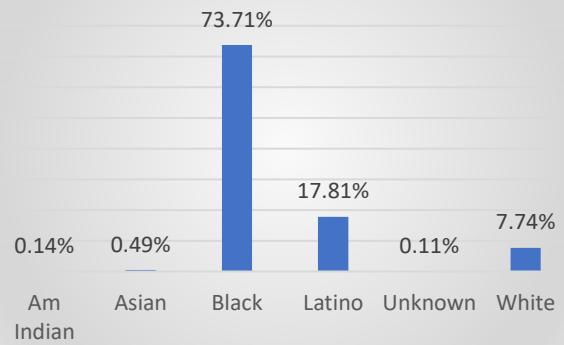

Sheriff's Daily Report

1/17/2021

Under the Custody of the Sheriff	
Total Male and Female	9,036
Jail Population	5,387
Community Corrections	3,649

Jail Population - Behind the Walls

Behind the Walls: Detainees that are physically housed under the Sheriff's custody 24 hours a day/7 days a week. This includes all populations listed on this chart - Divisional populations male & female, Outside Counties, Hospital, PRC, Women's Residential, & VRIC. Detainees in court-ordered treatment programs (PRC, Women's Residential, VRIC) are housed at CCDOC 24 hours a day/7 days week.

Sheriff's Daily Report

1/17/2021

CCSO Population Demographics

In Confinement

Gender Distribution

Race Distribution

Age Distribution

Community Corrections

Gender Distribution

Race Distribution

Age Distribution