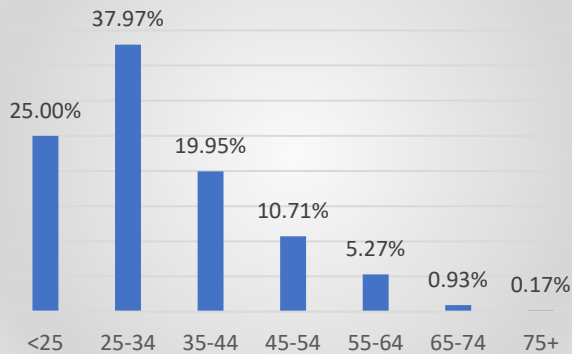

Sheriff's Daily Report

1/17/2021

Under the Custody of the Sheriff	
Total Male and Female	9,036
Jail Population	5,387
Community Corrections	3,649

Jail Population - Behind the Walls

Behind the Walls: Detainees that are physically housed under the Sheriff's custody 24 hours a day/7 days a week. This includes all populations listed on this chart - Divisional populations male & female, Outside Counties, Hospital, PRC, Women's Residential, & VRIC. Detainees in court-ordered treatment programs (PRC, Women's Residential, VRIC) are housed at CCDOC 24 hours a day/7 days week.

Sheriff's Daily Report

1/17/2021

CCSO Population Demographics

In Confinement

Gender Distribution

Race Distribution

Age Distribution

Community Corrections

Gender Distribution

Race Distribution

Age Distribution