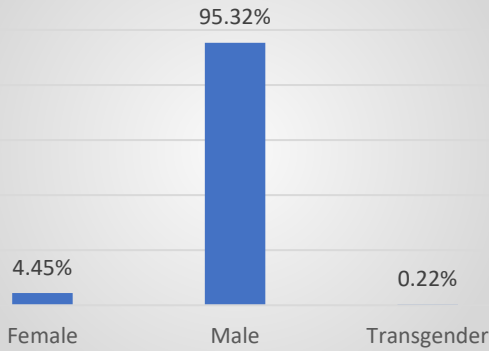

CCSO Population Demographics

In Confinement

Gender Distribution