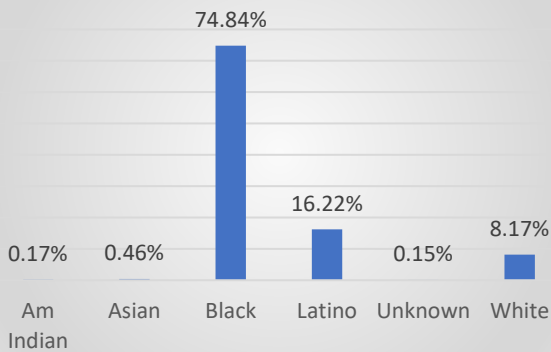

Sheriff's Daily Report

1/14/2021

Under the Custody of the Sheriff	
Total Male and Female	9,034
Jail Population	5,420
Community Corrections	3,614

Jail Population - Behind the Walls

Behind the Walls: Detainees that are physically housed under the Sheriff's custody 24 hours a day/7 days a week. This includes all populations listed on this chart - Divisional populations male & female, Outside Counties, Hospital, PRC, Women's Residential, & VRIC. Detainees in court-ordered treatment programs (PRC, Women's Residential, VRIC) are housed at CCDOC 24 hours a day/7 days week.

Sheriff's Daily Report

1/14/2021

CCSO Population Demographics

In Confinement

Gender Distribution

Race Distribution

Age Distribution

Community Corrections

Gender Distribution

Race Distribution

Age Distribution