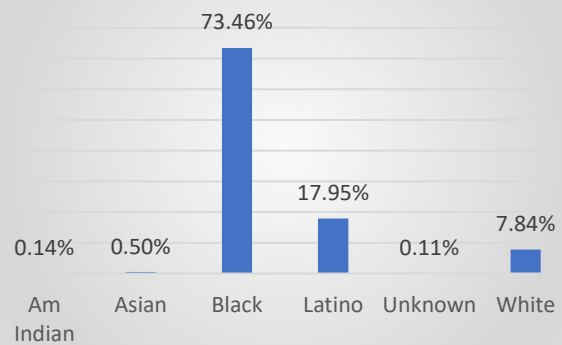

Sheriff's Daily Report

1/14/2021

Under the Custody of the Sheriff	
Total Male and Female	9,034
Jail Population	5,420
Community Corrections	3,614

Jail Population - Behind the Walls

Behind the Walls: Detainees that are physically housed under the Sheriff's custody 24 hours a day/7 days a week. This includes all populations listed on this chart - Divisional populations male & female, Outside Counties, Hospital, PRC, Women's Residential, & VRIC. Detainees in court-ordered treatment programs (PRC, Women's Residential, VRIC) are housed at CCDOC 24 hours a day/7 days week.

Sheriff's Daily Report

1/14/2021

CCSO Population Demographics

In Confinement

Gender Distribution

Race Distribution

Age Distribution

Community Corrections

Gender Distribution

Race Distribution

Age Distribution