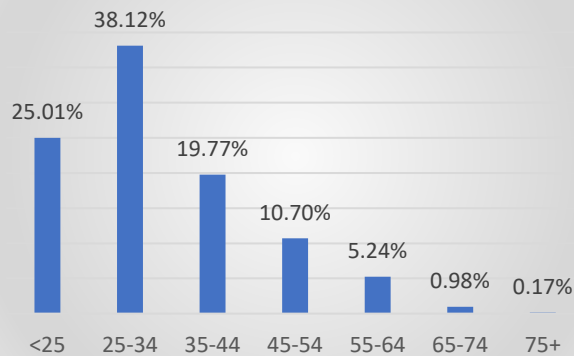

Sheriff's Daily Report

1/14/2021

Under the Custody of the Sheriff	
Total Male and Female	9,034
Jail Population	5,420
Community Corrections	3,614

Jail Population - Behind the Walls

Behind the Walls: Detainees that are physically housed under the Sheriff's custody 24 hours a day/7 days a week. This includes all populations listed on this chart - Divisional populations male & female, Outside Counties, Hospital, PRC, Women's Residential, & VRIC. Detainees in court-ordered treatment programs (PRC, Women's Residential, VRIC) are housed at CCDOC 24 hours a day/7 days week.

Sheriff's Daily Report

1/14/2021

CCSO Population Demographics

In Confinement

Gender Distribution

Race Distribution

Age Distribution

Community Corrections

Gender Distribution

Race Distribution

Age Distribution