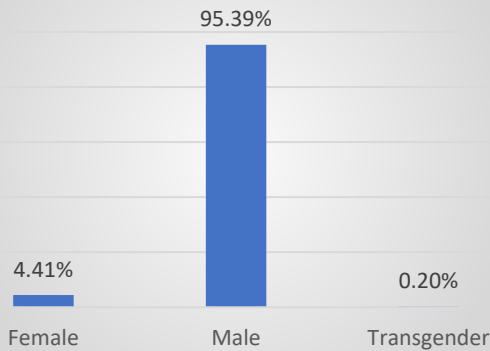

Sheriff's Daily Report

1/14/2021

CCSO Population Demographics

In Confinement

Gender Distribution