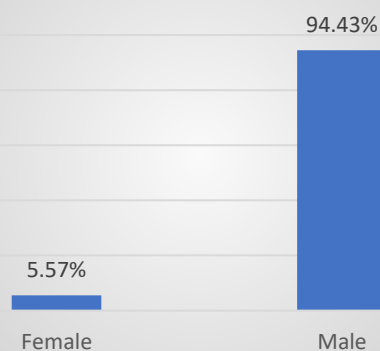

Sheriff's Daily Report

1/14/2021

Under the Custody of the Sheriff	
Total Male and Female	9,034
Jail Population	5,420
Community Corrections	3,614

Jail Population - Behind the Walls

Behind the Walls: Detainees that are physically housed under the Sheriff's custody 24 hours a day/7 days a week. This includes all populations listed on this chart - Divisional populations male & female, Outside Counties, Hospital, PRC, Women's Residential, & VRIC. Detainees in court-ordered treatment programs (PRC, Women's Residential, VRIC) are housed at CCDOC 24 hours a day/7 days week.

Sheriff's Daily Report

1/14/2021

CCSO Population Demographics

In Confinement

Gender Distribution

Race Distribution

Age Distribution

Community Corrections

Gender Distribution

Race Distribution

Age Distribution