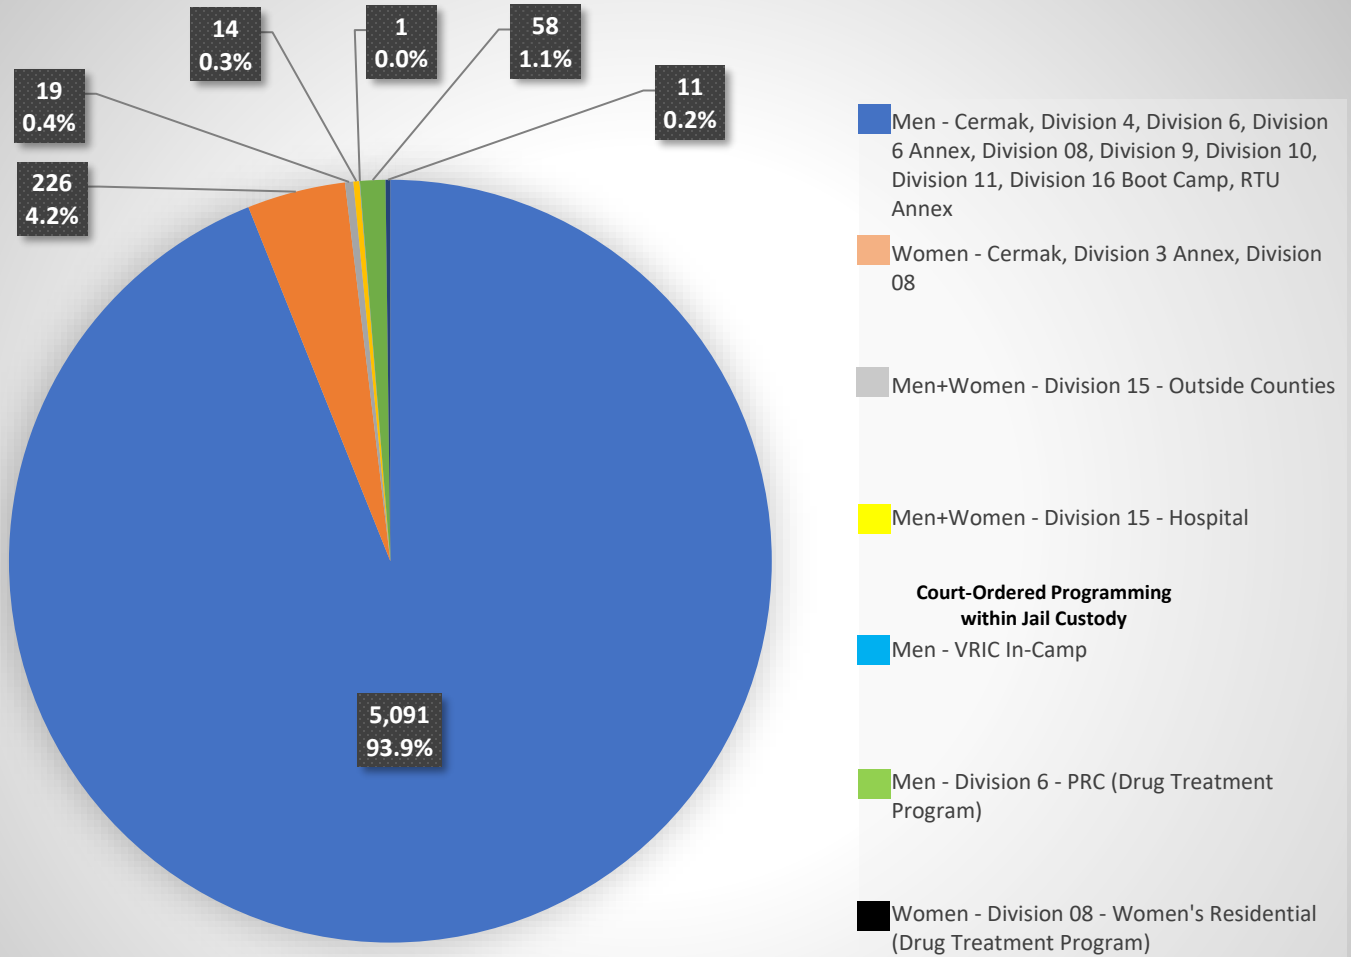

Sheriff's Daily Report

1/14/2021

Under the Custody of the Sheriff	
Total Male and Female	9,034
Jail Population	5,420
Community Corrections	3,614

Jail Population - Behind the Walls

Behind the Walls: Detainees that are physically housed under the Sheriff's custody 24 hours a day/7 days a week. This includes all populations listed on this chart - Divisional populations male & female, Outside Counties, Hospital, PRC, Women's Residential, & VRIC. Detainees in court-ordered treatment programs (PRC, Women's Residential, VRIC) are housed at CCDOC 24 hours a day/7 days week.

Sheriff's Daily Report

1/14/2021

CCSO Population Demographics

In Confinement

Gender Distribution

Race Distribution

Age Distribution

Community Corrections

Gender Distribution

Race Distribution

Age Distribution