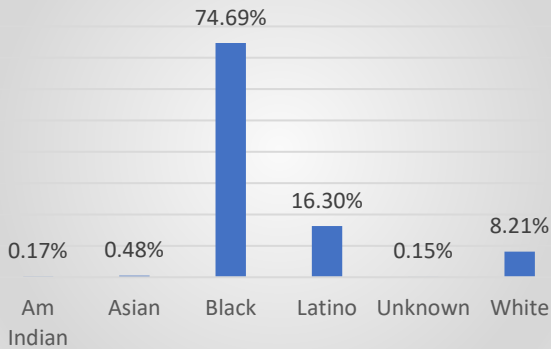

Sheriff's Daily Report

1/13/2021

Under the Custody of the Sheriff	
Total Male and Female	9,036
Jail Population	5,417
Community Corrections	3,619

Jail Population - Behind the Walls

Behind the Walls: Detainees that are physically housed under the Sheriff's custody 24 hours a day/7 days a week. This includes all populations listed on this chart - Divisional populations male & female, Outside Counties, Hospital, PRC, Women's Residential, & VRIC. Detainees in court-ordered treatment programs (PRC, Women's Residential, VRIC) are housed at CCDOC 24 hours a day/7 days week.

Sheriff's Daily Report

1/13/2021

CCSO Population Demographics

In Confinement

Gender Distribution

Race Distribution

Age Distribution

Community Corrections

Gender Distribution

Race Distribution

Age Distribution