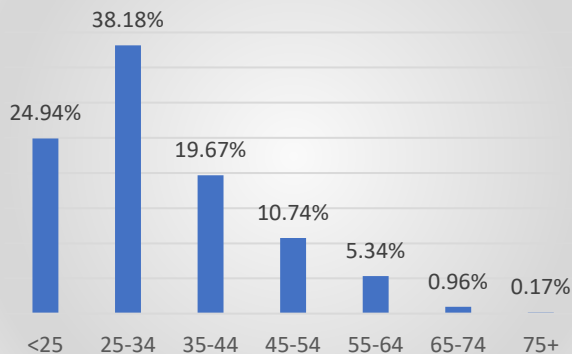

Sheriff's Daily Report

1/13/2021

Under the Custody of the Sheriff	
Total Male and Female	9,036
Jail Population	5,417
Community Corrections	3,619

Jail Population - Behind the Walls

Behind the Walls: Detainees that are physically housed under the Sheriff's custody 24 hours a day/7 days a week. This includes all populations listed on this chart - Divisional populations male & female, Outside Counties, Hospital, PRC, Women's Residential, & VRIC. Detainees in court-ordered treatment programs (PRC, Women's Residential, VRIC) are housed at CCDOC 24 hours a day/7 days week.

Sheriff's Daily Report

1/13/2021

CCSO Population Demographics

In Confinement

Gender Distribution

Race Distribution

Age Distribution

Community Corrections

Gender Distribution

Race Distribution

Age Distribution