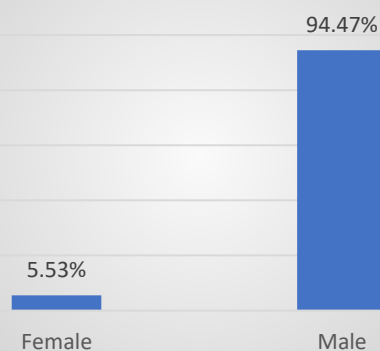

Sheriff's Daily Report

1/13/2021

Under the Custody of the Sheriff	
Total Male and Female	9,036
Jail Population	5,417
Community Corrections	3,619

Jail Population - Behind the Walls

Behind the Walls: Detainees that are physically housed under the Sheriff's custody 24 hours a day/7 days a week. This includes all populations listed on this chart - Divisional populations male & female, Outside Counties, Hospital, PRC, Women's Residential, & VRIC. Detainees in court-ordered treatment programs (PRC, Women's Residential, VRIC) are housed at CCDOC 24 hours a day/7 days week.

Sheriff's Daily Report

1/13/2021

CCSO Population Demographics

In Confinement

Gender Distribution

Race Distribution

Age Distribution

Community Corrections

Gender Distribution

Race Distribution

Age Distribution