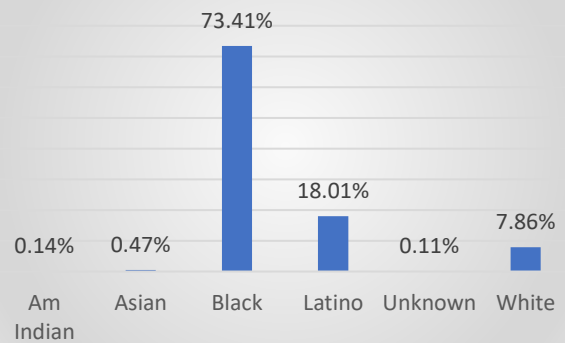

Sheriff's Daily Report

1/13/2021

Under the Custody of the Sheriff	
Total Male and Female	9,036
Jail Population	5,417
Community Corrections	3,619

Jail Population - Behind the Walls

Behind the Walls: Detainees that are physically housed under the Sheriff's custody 24 hours a day/7 days a week. This includes all populations listed on this chart - Divisional populations male & female, Outside Counties, Hospital, PRC, Women's Residential, & VRIC. Detainees in court-ordered treatment programs (PRC, Women's Residential, VRIC) are housed at CCDOC 24 hours a day/7 days week.

Sheriff's Daily Report

1/13/2021

CCSO Population Demographics

In Confinement

Gender Distribution

Race Distribution

Age Distribution

Community Corrections

Gender Distribution

Race Distribution

Age Distribution