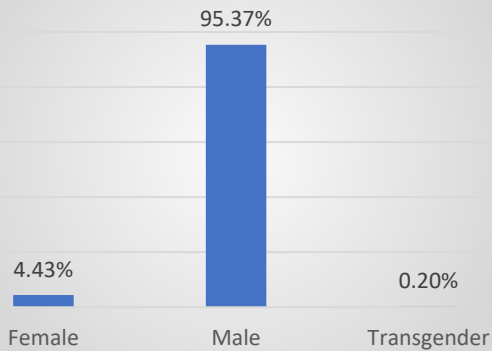

Sheriff's Daily Report

1/13/2021

CCSO Population Demographics

In Confinement

Gender Distribution