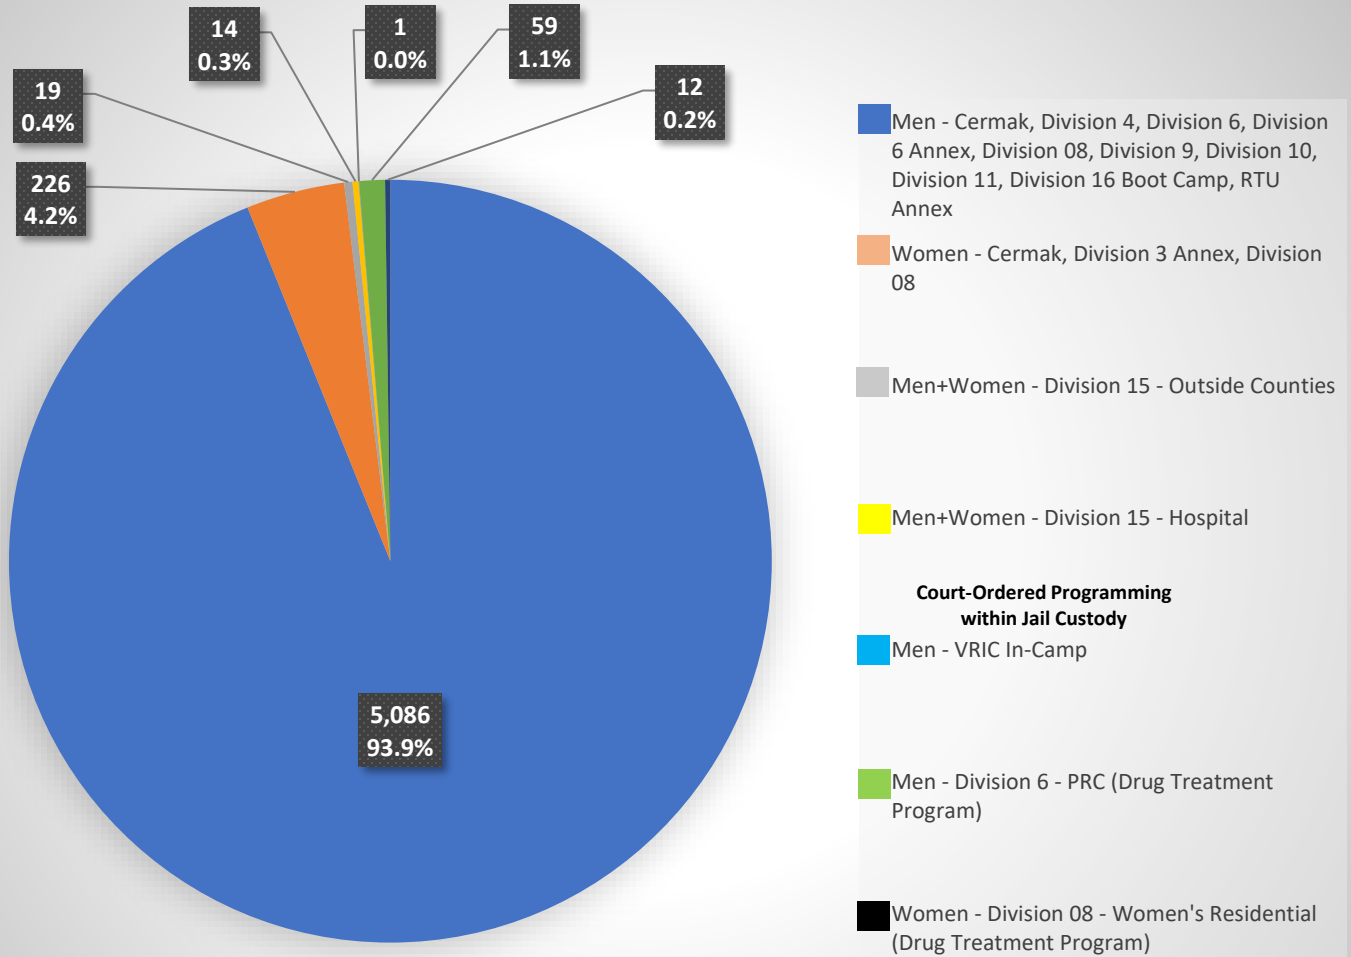

Sheriff's Daily Report

1/13/2021

Under the Custody of the Sheriff	
Total Male and Female	9,036
Jail Population	5,417
Community Corrections	3,619

Jail Population - Behind the Walls

Behind the Walls: Detainees that are physically housed under the Sheriff's custody 24 hours a day/7 days a week. This includes all populations listed on this chart - Divisional populations male & female, Outside Counties, Hospital, PRC, Women's Residential, & VRIC. Detainees in court-ordered treatment programs (PRC, Women's Residential, VRIC) are housed at CCDOC 24 hours a day/7 days week.

Sheriff's Daily Report

1/13/2021

CCSO Population Demographics

In Confinement

Gender Distribution

Race Distribution

Age Distribution

Community Corrections

Gender Distribution

Race Distribution

Age Distribution