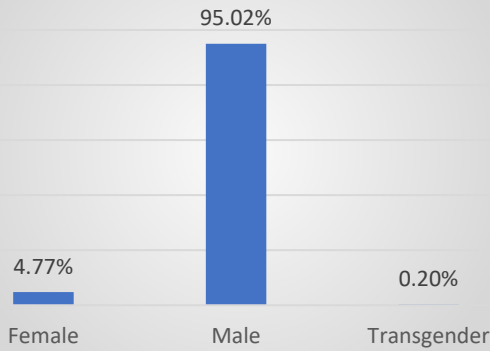

Sheriff's Daily Report

1/11/2021

CCSO Population Demographics

In Confinement

Gender Distribution