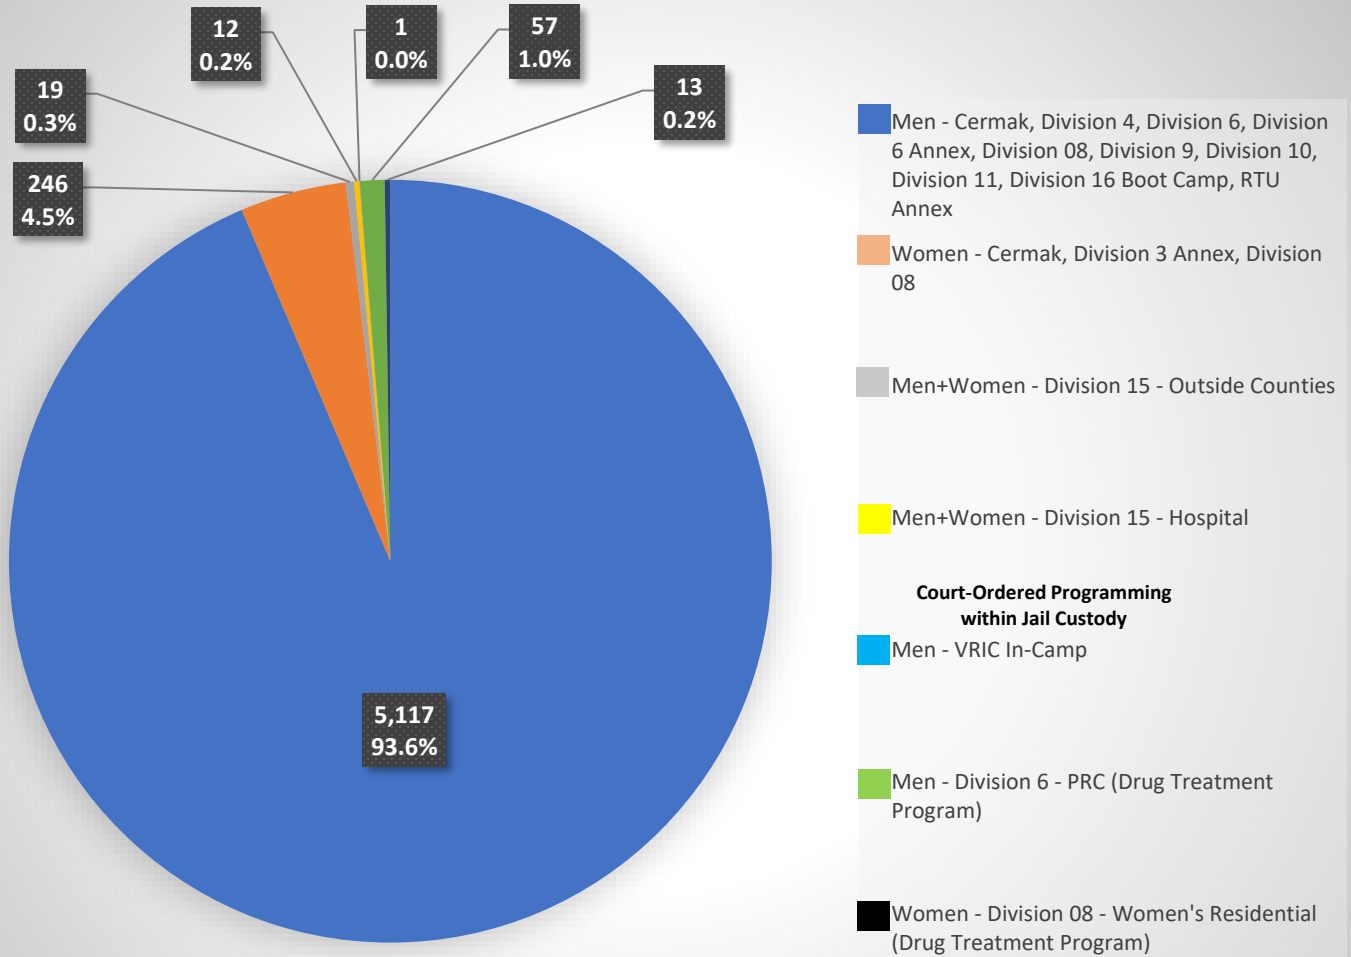

# Sheriff's Daily Report

1/11/2021

Under the Custody of the Sheriff	
<b>Total Male and Female</b>	<b>9,082</b>
Jail Population	5,465
Community Corrections	3,617

## Jail Population - Behind the Walls

Behind the Walls: Detainees that are physically housed under the Sheriff's custody 24 hours a day/7 days a week. This includes all populations listed on this chart - Divisional populations male & female, Outside Counties, Hospital, PRC, Women's Residential, & VRIC. Detainees in court-ordered treatment programs (PRC, Women's Residential, VRIC) are housed at CCDOC 24 hours a day/7 days week.

#### Race Distribution

#### Age Distribution