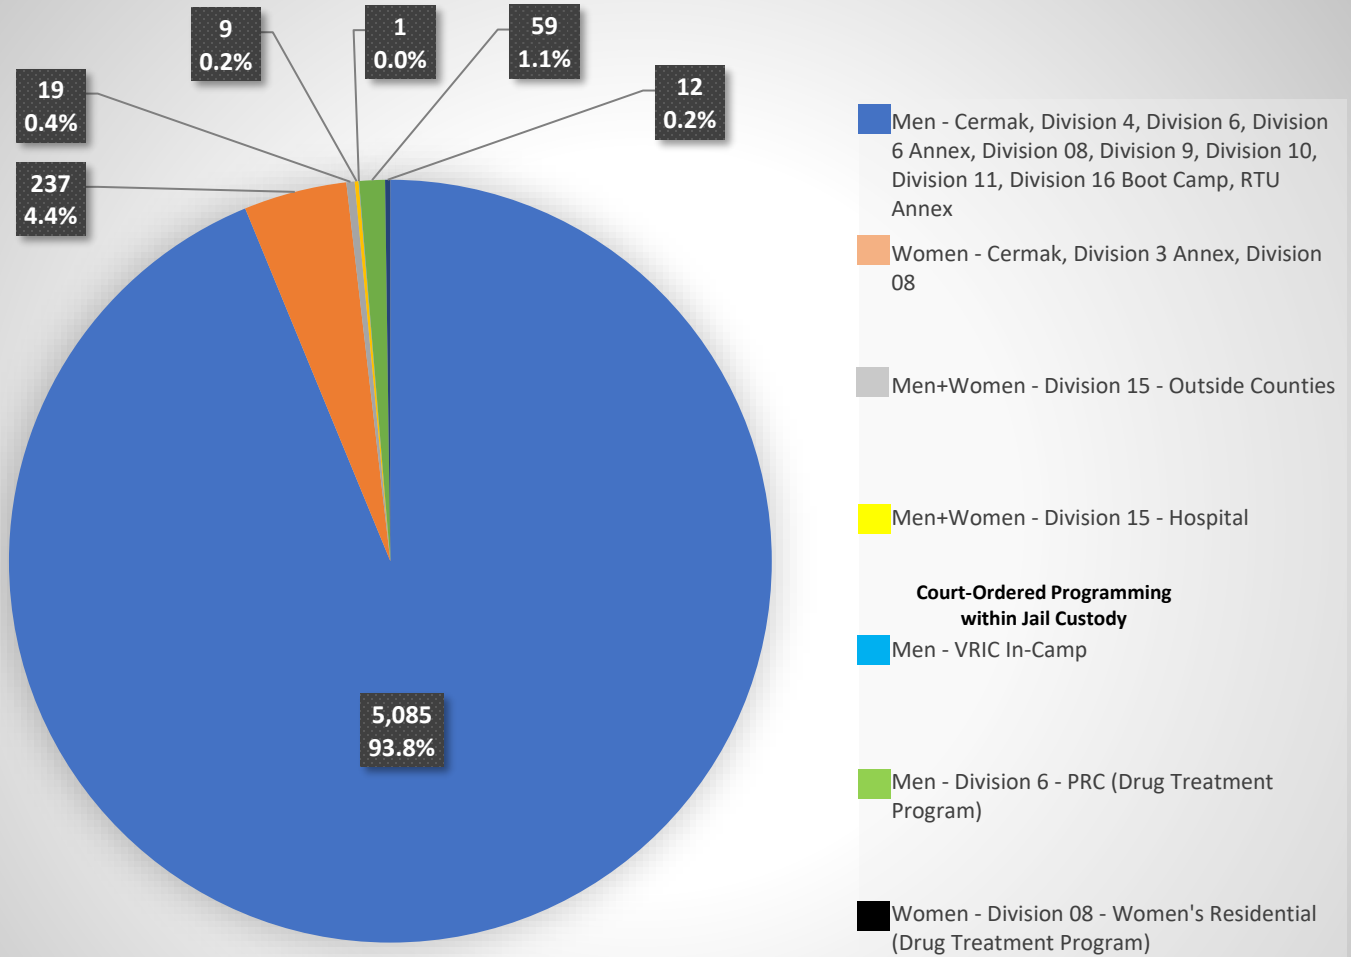

# Sheriff's Daily Report

1/8/2021

Under the Custody of the Sheriff	
<b>Total Male and Female</b>	<b>9,005</b>
Jail Population	5,422
Community Corrections	3,583

## Jail Population - Behind the Walls

Behind the Walls: Detainees that are physically housed under the Sheriff's custody 24 hours a day/7 days a week. This includes all populations listed on this chart - Divisional populations male & female, Outside Counties, Hospital, PRC, Women's Residential, & VRIC. Detainees in court-ordered treatment programs (PRC, Women's Residential, VRIC) are housed at CCDOC 24 hours a day/7 days week.

#### Race Distribution

#### Age Distribution