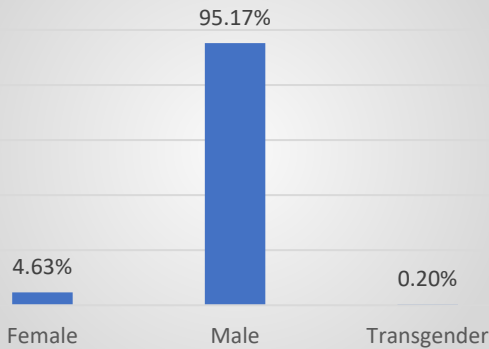

Sheriff's Daily Report

1/8/2021

CCSO Population Demographics

In Confinement

Gender Distribution