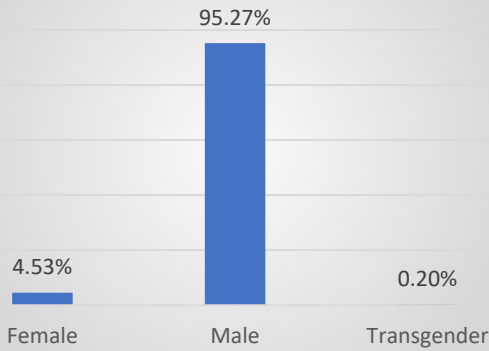

Sheriff's Daily Report

1/7/2021

CCSO Population Demographics

In Confinement

Gender Distribution