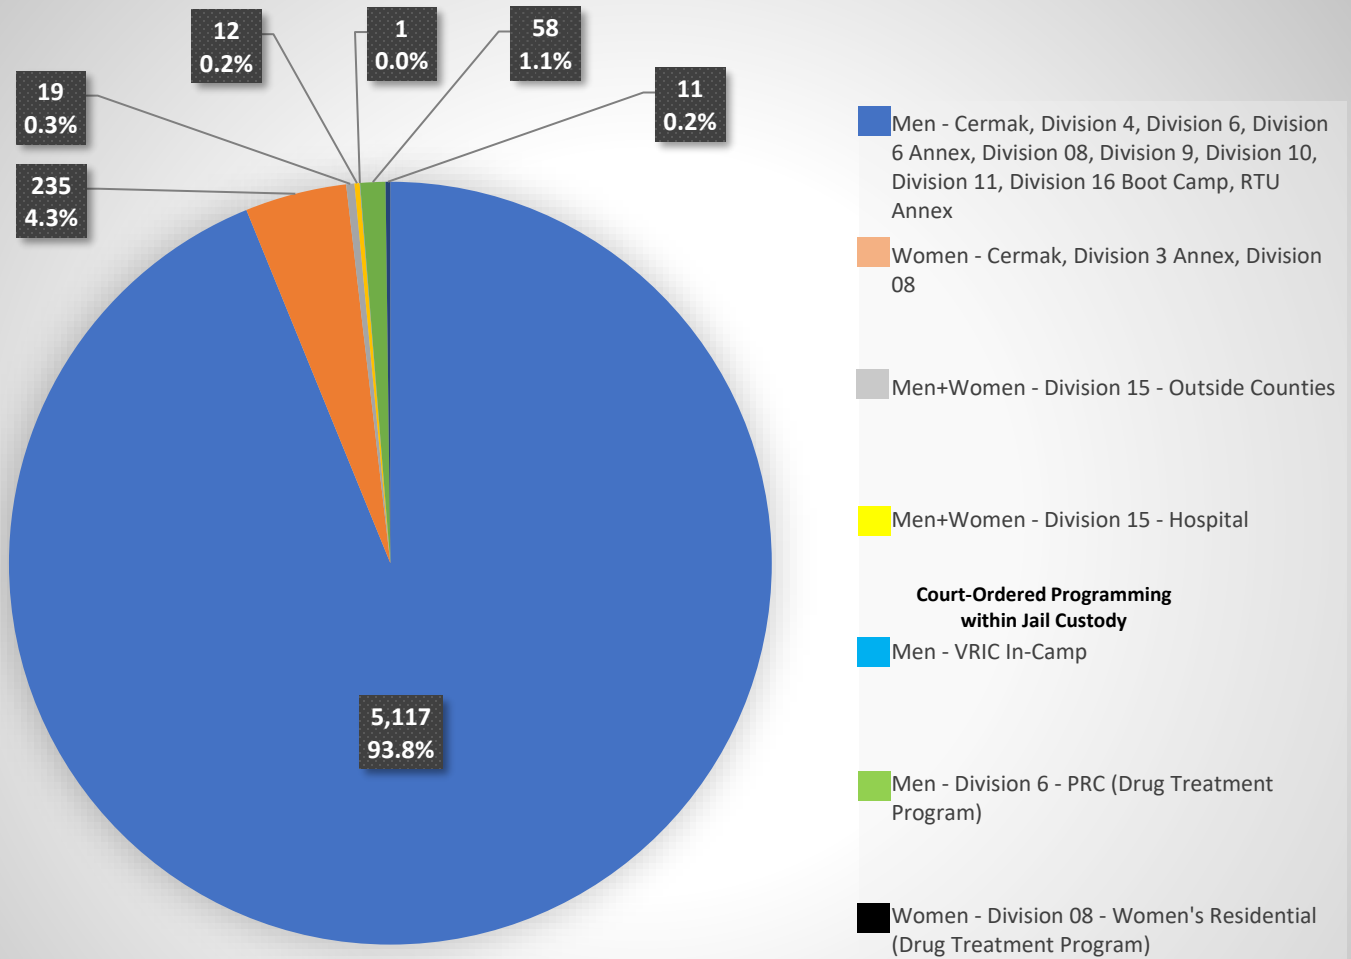

# Sheriff's Daily Report

1/7/2021

Under the Custody of the Sheriff	
<b>Total Male and Female</b>	<b>9,032</b>
Jail Population	5,453
Community Corrections	3,579

## Jail Population - Behind the Walls

Behind the Walls: Detainees that are physically housed under the Sheriff's custody 24 hours a day/7 days a week. This includes all populations listed on this chart - Divisional populations male & female, Outside Counties, Hospital, PRC, Women's Residential, & VRIC. Detainees in court-ordered treatment programs (PRC, Women's Residential, VRIC) are housed at CCDOC 24 hours a day/7 days week.

#### Race Distribution

#### Age Distribution