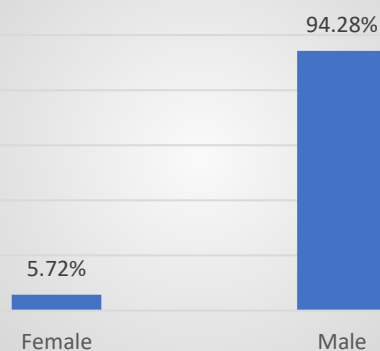

Sheriff's Daily Report

1/6/2021

Under the Custody of the Sheriff	
Total Male and Female	9,016
Jail Population	5,431
Community Corrections	3,585

Jail Population - Behind the Walls

Behind the Walls: Detainees that are physically housed under the Sheriff's custody 24 hours a day/7 days a week. This includes all populations listed on this chart - Divisional populations male & female, Outside Counties, Hospital, PRC, Women's Residential, & VRIC. Detainees in court-ordered treatment programs (PRC, Women's Residential, VRIC) are housed at CCDOC 24 hours a day/7 days week.

Sheriff's Daily Report

1/6/2021

CCSO Population Demographics

In Confinement

Community Corrections

Gender Distribution

Gender Distribution

Race Distribution

Race Distribution

Age Distribution

Age Distribution