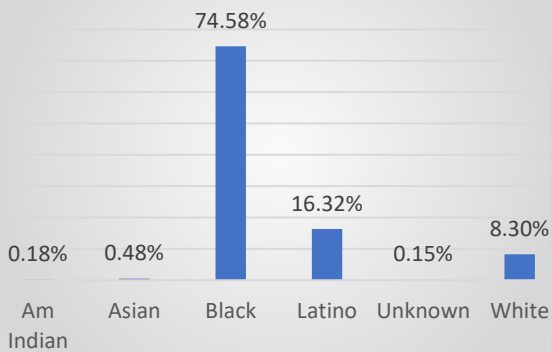

Sheriff's Daily Report

1/6/2021

Under the Custody of the Sheriff	
Total Male and Female	9,016
Jail Population	5,431
Community Corrections	3,585

Jail Population - Behind the Walls

Behind the Walls: Detainees that are physically housed under the Sheriff's custody 24 hours a day/7 days a week. This includes all populations listed on this chart - Divisional populations male & female, Outside Counties, Hospital, PRC, Women's Residential, & VRIC. Detainees in court-ordered treatment programs (PRC, Women's Residential, VRIC) are housed at CCDOC 24 hours a day/7 days week.

Sheriff's Daily Report

1/6/2021

CCSO Population Demographics

In Confinement

Community Corrections

Gender Distribution

Gender Distribution

Race Distribution

Race Distribution

Age Distribution

Age Distribution