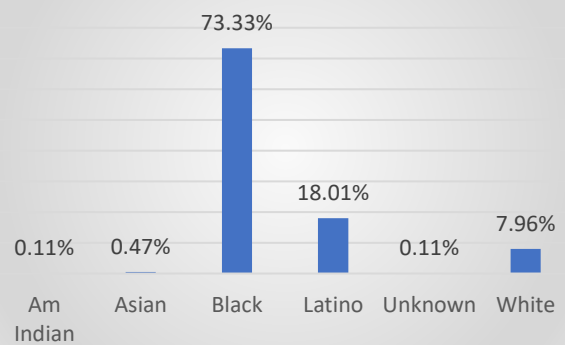

Sheriff's Daily Report

1/6/2021

Under the Custody of the Sheriff	
Total Male and Female	9,016
Jail Population	5,431
Community Corrections	3,585

Jail Population - Behind the Walls

Behind the Walls: Detainees that are physically housed under the Sheriff's custody 24 hours a day/7 days a week. This includes all populations listed on this chart - Divisional populations male & female, Outside Counties, Hospital, PRC, Women's Residential, & VRIC. Detainees in court-ordered treatment programs (PRC, Women's Residential, VRIC) are housed at CCDOC 24 hours a day/7 days week.

Sheriff's Daily Report

1/6/2021

CCSO Population Demographics

In Confinement

Community Corrections

Gender Distribution

Gender Distribution

Race Distribution

Race Distribution

Age Distribution

Age Distribution