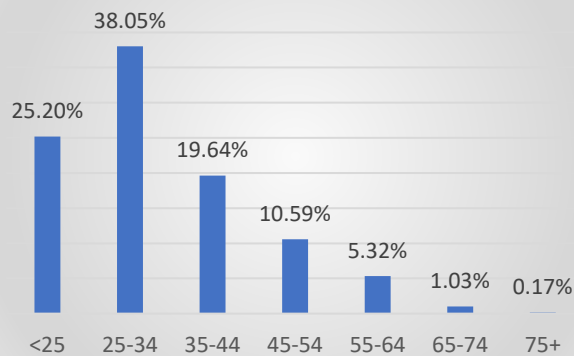

Sheriff's Daily Report

1/6/2021

Under the Custody of the Sheriff	
Total Male and Female	9,016
Jail Population	5,431
Community Corrections	3,585

Jail Population - Behind the Walls

Behind the Walls: Detainees that are physically housed under the Sheriff's custody 24 hours a day/7 days a week. This includes all populations listed on this chart - Divisional populations male & female, Outside Counties, Hospital, PRC, Women's Residential, & VRIC. Detainees in court-ordered treatment programs (PRC, Women's Residential, VRIC) are housed at CCDOC 24 hours a day/7 days week.

Sheriff's Daily Report

1/6/2021

CCSO Population Demographics

In Confinement

Community Corrections

Gender Distribution

Gender Distribution

Race Distribution

Race Distribution

Age Distribution

Age Distribution