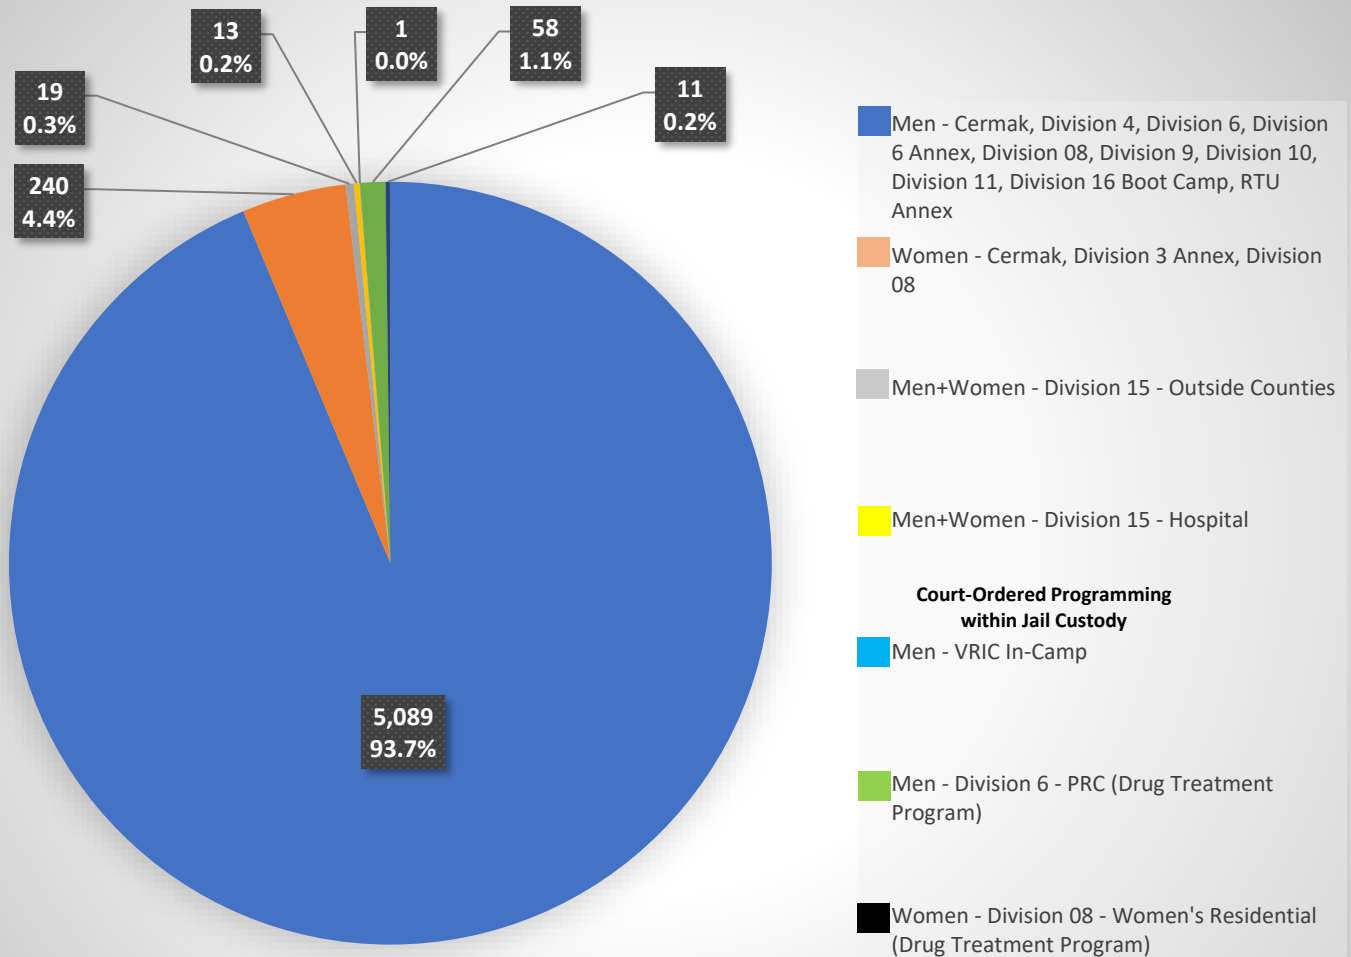

Sheriff's Daily Report

1/6/2021

Under the Custody of the Sheriff	
Total Male and Female	9,016
Jail Population	5,431
Community Corrections	3,585

Jail Population - Behind the Walls

Behind the Walls: Detainees that are physically housed under the Sheriff's custody 24 hours a day/7 days a week. This includes all populations listed on this chart - Divisional populations male & female, Outside Counties, Hospital, PRC, Women's Residential, & VRIC. Detainees in court-ordered treatment programs (PRC, Women's Residential, VRIC) are housed at CCDOC 24 hours a day/7 days week.

Sheriff's Daily Report

1/6/2021

CCSO Population Demographics

In Confinement

Community Corrections

Gender Distribution

Gender Distribution

Race Distribution

Race Distribution

Age Distribution

Age Distribution