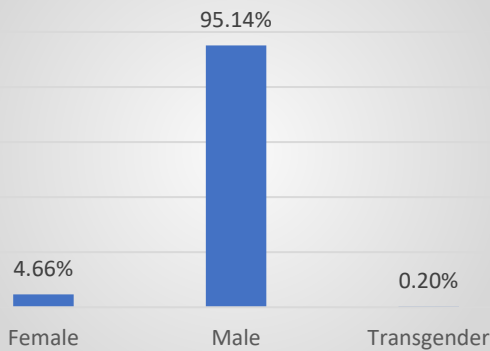

Sheriff's Daily Report

1/6/2021

Under the Custody of the Sheriff	
Total Male and Female	9,016
Jail Population	5,431
Community Corrections	3,585

Jail Population - Behind the Walls

Behind the Walls: Detainees that are physically housed under the Sheriff's custody 24 hours a day/7 days a week. This includes all populations listed on this chart - Divisional populations male & female, Outside Counties, Hospital, PRC, Women's Residential, & VRIC. Detainees in court-ordered treatment programs (PRC, Women's Residential, VRIC) are housed at CCDOC 24 hours a day/7 days week.

Sheriff's Daily Report

1/6/2021

CCSO Population Demographics

In Confinement

Community Corrections

Gender Distribution

Gender Distribution

Race Distribution

Race Distribution

Age Distribution

Age Distribution