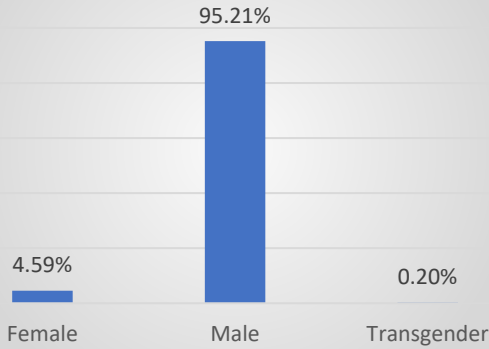

Sheriff's Daily Report

1/4/2021

CCSO Population Demographics

In Confinement

Gender Distribution