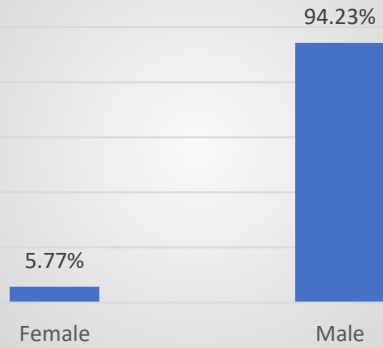

Sheriff's Daily Report

1/4/2021

Under the Custody of the Sheriff	
Total Male and Female	9,066
Jail Population	5,493
Community Corrections	3,573

Jail Population - Behind the Walls

Behind the Walls: Detainees that are physically housed under the Sheriff's custody 24 hours a day/7 days a week. This includes all populations listed on this chart - Divisional populations male & female, Outside Counties, Hospital, PRC, Women's Residential, & VRIC. Detainees in court-ordered treatment programs (PRC, Women's Residential, VRIC) are housed at CCDOC 24 hours a day/7 days week.

Sheriff's Daily Report

1/4/2021

CCSO Population Demographics

In Confinement

Gender Distribution

Race Distribution

Age Distribution

Community Corrections

Gender Distribution

Race Distribution

Age Distribution