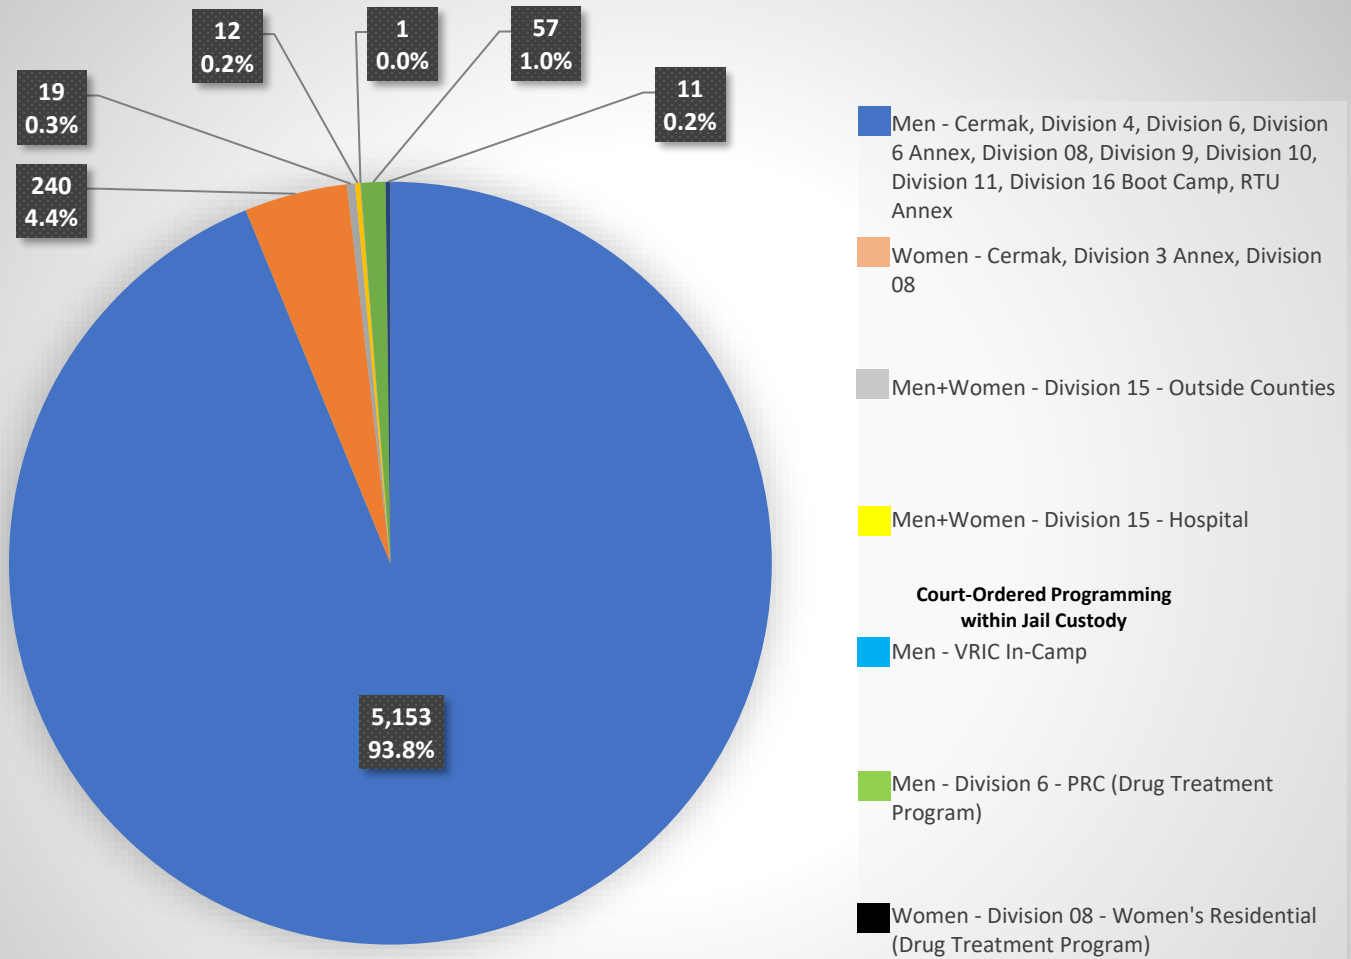

Sheriff's Daily Report

1/4/2021

Under the Custody of the Sheriff	
Total Male and Female	9,066
Jail Population	5,493
Community Corrections	3,573

Jail Population - Behind the Walls

Behind the Walls: Detainees that are physically housed under the Sheriff's custody 24 hours a day/7 days a week. This includes all populations listed on this chart - Divisional populations male & female, Outside Counties, Hospital, PRC, Women's Residential, & VRIC. Detainees in court-ordered treatment programs (PRC, Women's Residential, VRIC) are housed at CCDOC 24 hours a day/7 days week.

Sheriff's Daily Report

1/4/2021

CCSO Population Demographics

In Confinement

Gender Distribution

Race Distribution

Age Distribution

Community Corrections

Gender Distribution

Race Distribution

Age Distribution