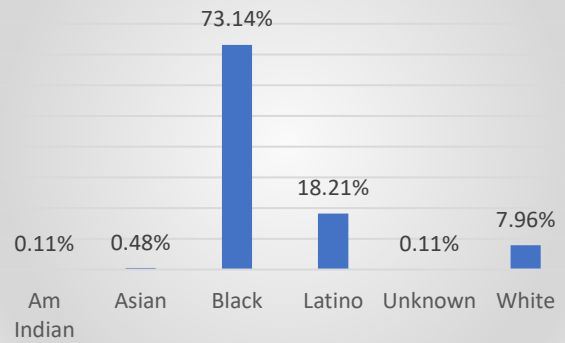

Sheriff's Daily Report

1/4/2021

Under the Custody of the Sheriff	
Total Male and Female	9,066
Jail Population	5,493
Community Corrections	3,573

Jail Population - Behind the Walls

Behind the Walls: Detainees that are physically housed under the Sheriff's custody 24 hours a day/7 days a week. This includes all populations listed on this chart - Divisional populations male & female, Outside Counties, Hospital, PRC, Women's Residential, & VRIC. Detainees in court-ordered treatment programs (PRC, Women's Residential, VRIC) are housed at CCDOC 24 hours a day/7 days week.

Sheriff's Daily Report

1/4/2021

CCSO Population Demographics

In Confinement

Gender Distribution

Race Distribution

Age Distribution

Community Corrections

Gender Distribution

Race Distribution

Age Distribution