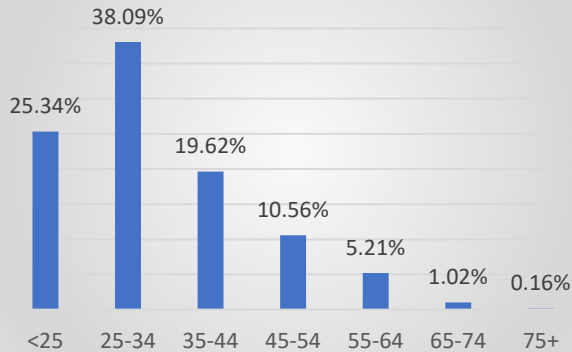

Sheriff's Daily Report

1/4/2021

Under the Custody of the Sheriff	
Total Male and Female	9,066
Jail Population	5,493
Community Corrections	3,573

Jail Population - Behind the Walls

Behind the Walls: Detainees that are physically housed under the Sheriff's custody 24 hours a day/7 days a week. This includes all populations listed on this chart - Divisional populations male & female, Outside Counties, Hospital, PRC, Women's Residential, & VRIC. Detainees in court-ordered treatment programs (PRC, Women's Residential, VRIC) are housed at CCDOC 24 hours a day/7 days week.

Sheriff's Daily Report

1/4/2021

CCSO Population Demographics

In Confinement

Gender Distribution

Race Distribution

Age Distribution

Community Corrections

Gender Distribution

Race Distribution

Age Distribution