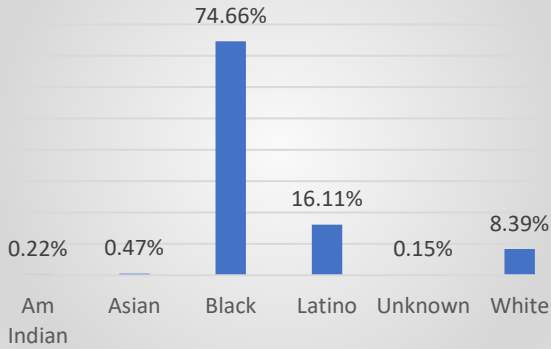

Sheriff's Daily Report

1/4/2021

Under the Custody of the Sheriff	
Total Male and Female	9,066
Jail Population	5,493
Community Corrections	3,573

Jail Population - Behind the Walls

Behind the Walls: Detainees that are physically housed under the Sheriff's custody 24 hours a day/7 days a week. This includes all populations listed on this chart - Divisional populations male & female, Outside Counties, Hospital, PRC, Women's Residential, & VRIC. Detainees in court-ordered treatment programs (PRC, Women's Residential, VRIC) are housed at CCDOC 24 hours a day/7 days week.

Sheriff's Daily Report

1/4/2021

CCSO Population Demographics

In Confinement

Gender Distribution

Race Distribution

Age Distribution

Community Corrections

Gender Distribution

Race Distribution

Age Distribution