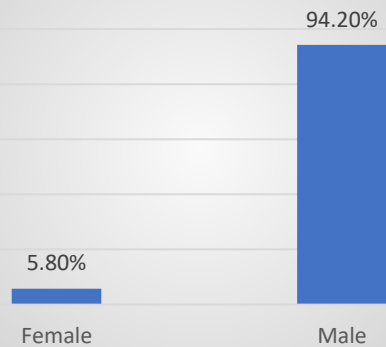

Sheriff's Daily Report

1/1/2021

Under the Custody of the Sheriff	
Total Male and Female	8,909
Jail Population	5,386
Community Corrections	3,523

Jail Population - Behind the Walls

Behind the Walls: Detainees that are physically housed under the Sheriff's custody 24 hours a day/7 days a week. This includes all populations listed on this chart - Divisional populations male & female, Outside Counties, Hospital, PRC, Women's Residential, & VRIC. Detainees in court-ordered treatment programs (PRC, Women's Residential, VRIC) are housed at CCDOC 24 hours a day/7 days week.

Sheriff's Daily Report

1/1/2021

CCSO Population Demographics

In Confinement

Gender Distribution

Race Distribution

Age Distribution

Community Corrections

Gender Distribution

Race Distribution

Age Distribution