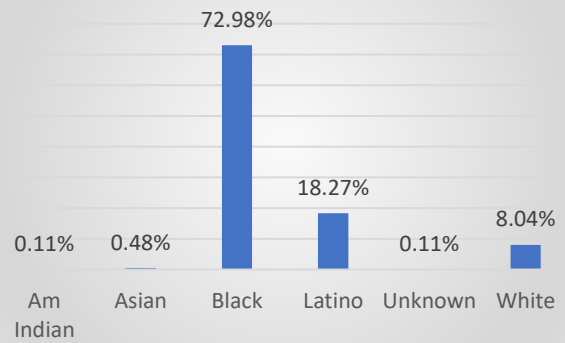

Sheriff's Daily Report

1/1/2021

Under the Custody of the Sheriff	
Total Male and Female	8,909
Jail Population	5,386
Community Corrections	3,523

Jail Population - Behind the Walls

Behind the Walls: Detainees that are physically housed under the Sheriff's custody 24 hours a day/7 days a week. This includes all populations listed on this chart - Divisional populations male & female, Outside Counties, Hospital, PRC, Women's Residential, & VRIC. Detainees in court-ordered treatment programs (PRC, Women's Residential, VRIC) are housed at CCDOC 24 hours a day/7 days week.

Sheriff's Daily Report

1/1/2021

CCSO Population Demographics

In Confinement

Gender Distribution

Race Distribution

Age Distribution

Community Corrections

Gender Distribution

Race Distribution

Age Distribution