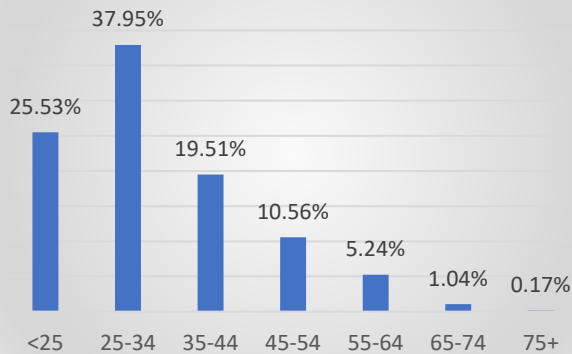

Sheriff's Daily Report

1/1/2021

Under the Custody of the Sheriff	
Total Male and Female	8,909
Jail Population	5,386
Community Corrections	3,523

Jail Population - Behind the Walls

Behind the Walls: Detainees that are physically housed under the Sheriff's custody 24 hours a day/7 days a week. This includes all populations listed on this chart - Divisional populations male & female, Outside Counties, Hospital, PRC, Women's Residential, & VRIC. Detainees in court-ordered treatment programs (PRC, Women's Residential, VRIC) are housed at CCDOC 24 hours a day/7 days week.

Sheriff's Daily Report

1/1/2021

CCSO Population Demographics

In Confinement

Gender Distribution

Race Distribution

Age Distribution

Community Corrections

Gender Distribution

Race Distribution

Age Distribution