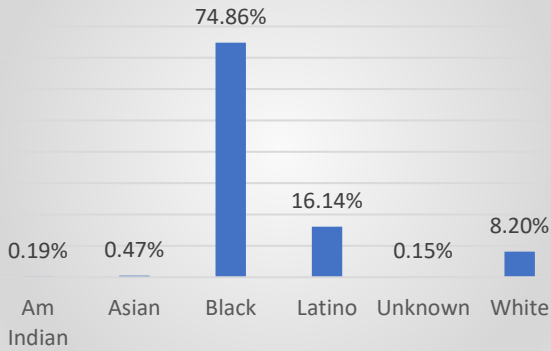

Sheriff's Daily Report

1/1/2021

Under the Custody of the Sheriff	
Total Male and Female	8,909
Jail Population	5,386
Community Corrections	3,523

Jail Population - Behind the Walls

Behind the Walls: Detainees that are physically housed under the Sheriff's custody 24 hours a day/7 days a week. This includes all populations listed on this chart - Divisional populations male & female, Outside Counties, Hospital, PRC, Women's Residential, & VRIC. Detainees in court-ordered treatment programs (PRC, Women's Residential, VRIC) are housed at CCDOC 24 hours a day/7 days week.

Sheriff's Daily Report

1/1/2021

CCSO Population Demographics

In Confinement

Gender Distribution

Race Distribution

Age Distribution

Community Corrections

Gender Distribution

Race Distribution

Age Distribution