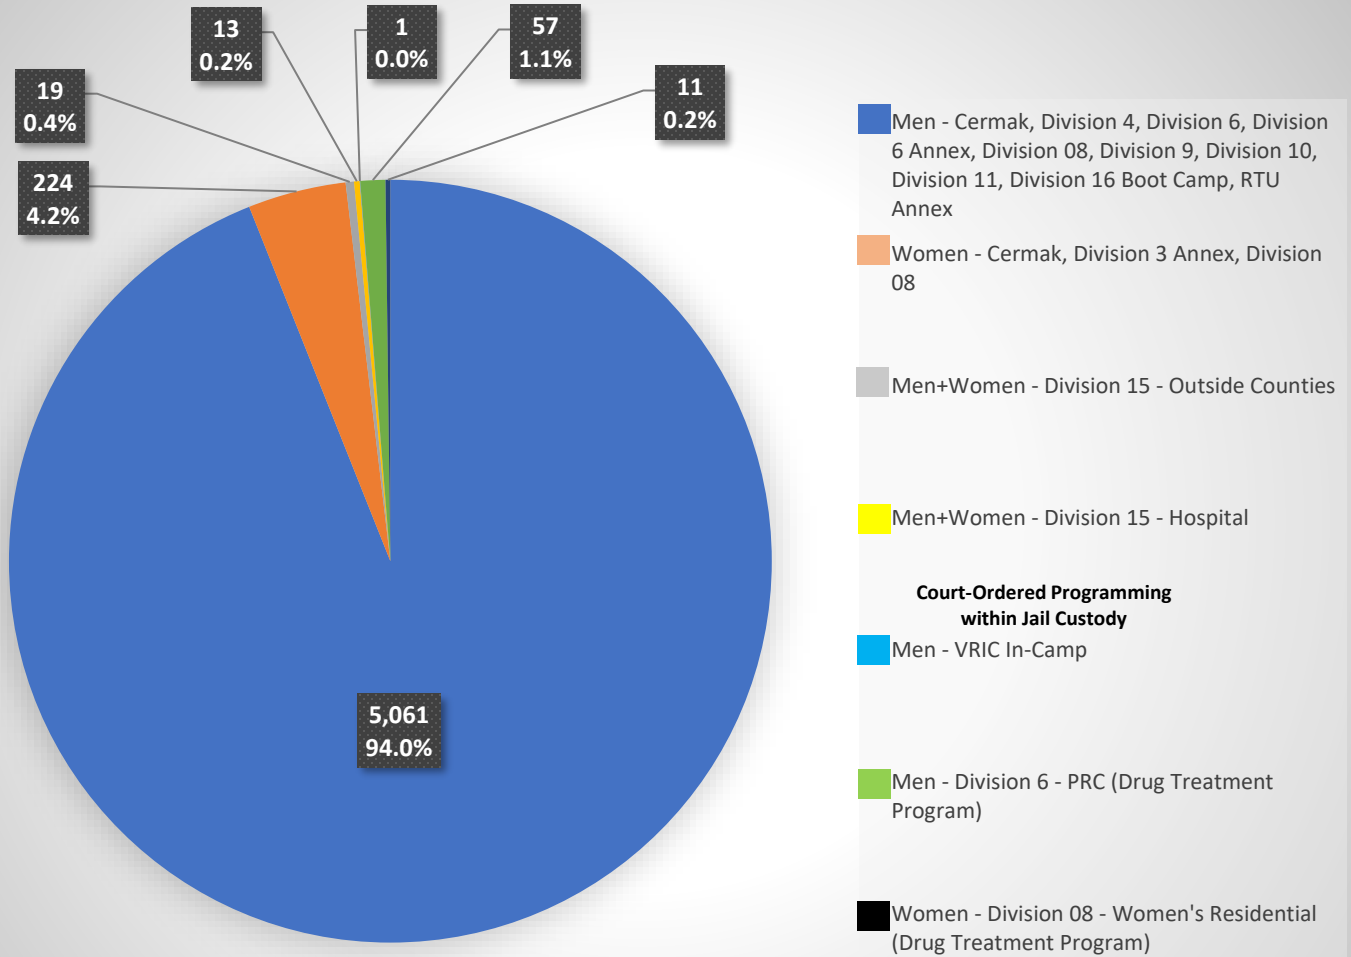

Sheriff's Daily Report

1/1/2021

Under the Custody of the Sheriff	
Total Male and Female	8,909
Jail Population	5,386
Community Corrections	3,523

Jail Population - Behind the Walls

Behind the Walls: Detainees that are physically housed under the Sheriff's custody 24 hours a day/7 days a week. This includes all populations listed on this chart - Divisional populations male & female, Outside Counties, Hospital, PRC, Women's Residential, & VRIC. Detainees in court-ordered treatment programs (PRC, Women's Residential, VRIC) are housed at CCDOC 24 hours a day/7 days week.

Sheriff's Daily Report

1/1/2021

CCSO Population Demographics

In Confinement

Gender Distribution

Race Distribution

Age Distribution

Community Corrections

Gender Distribution

Race Distribution

Age Distribution