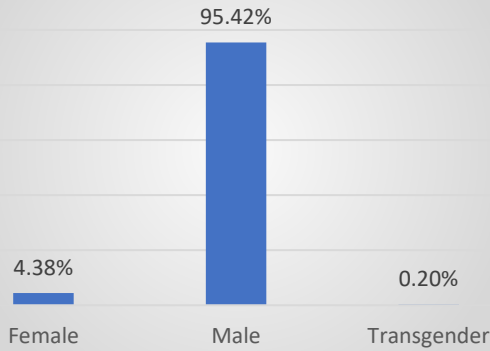

CCSO Population Demographics

In Confinement

Gender Distribution