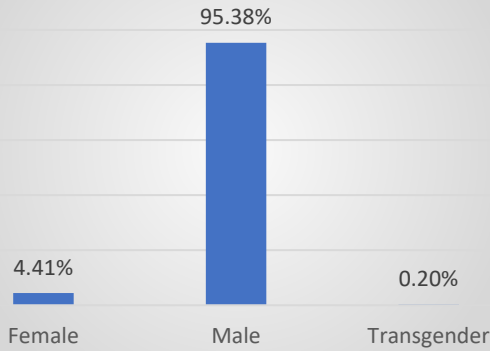

CCSO Population Demographics

In Confinement

Gender Distribution