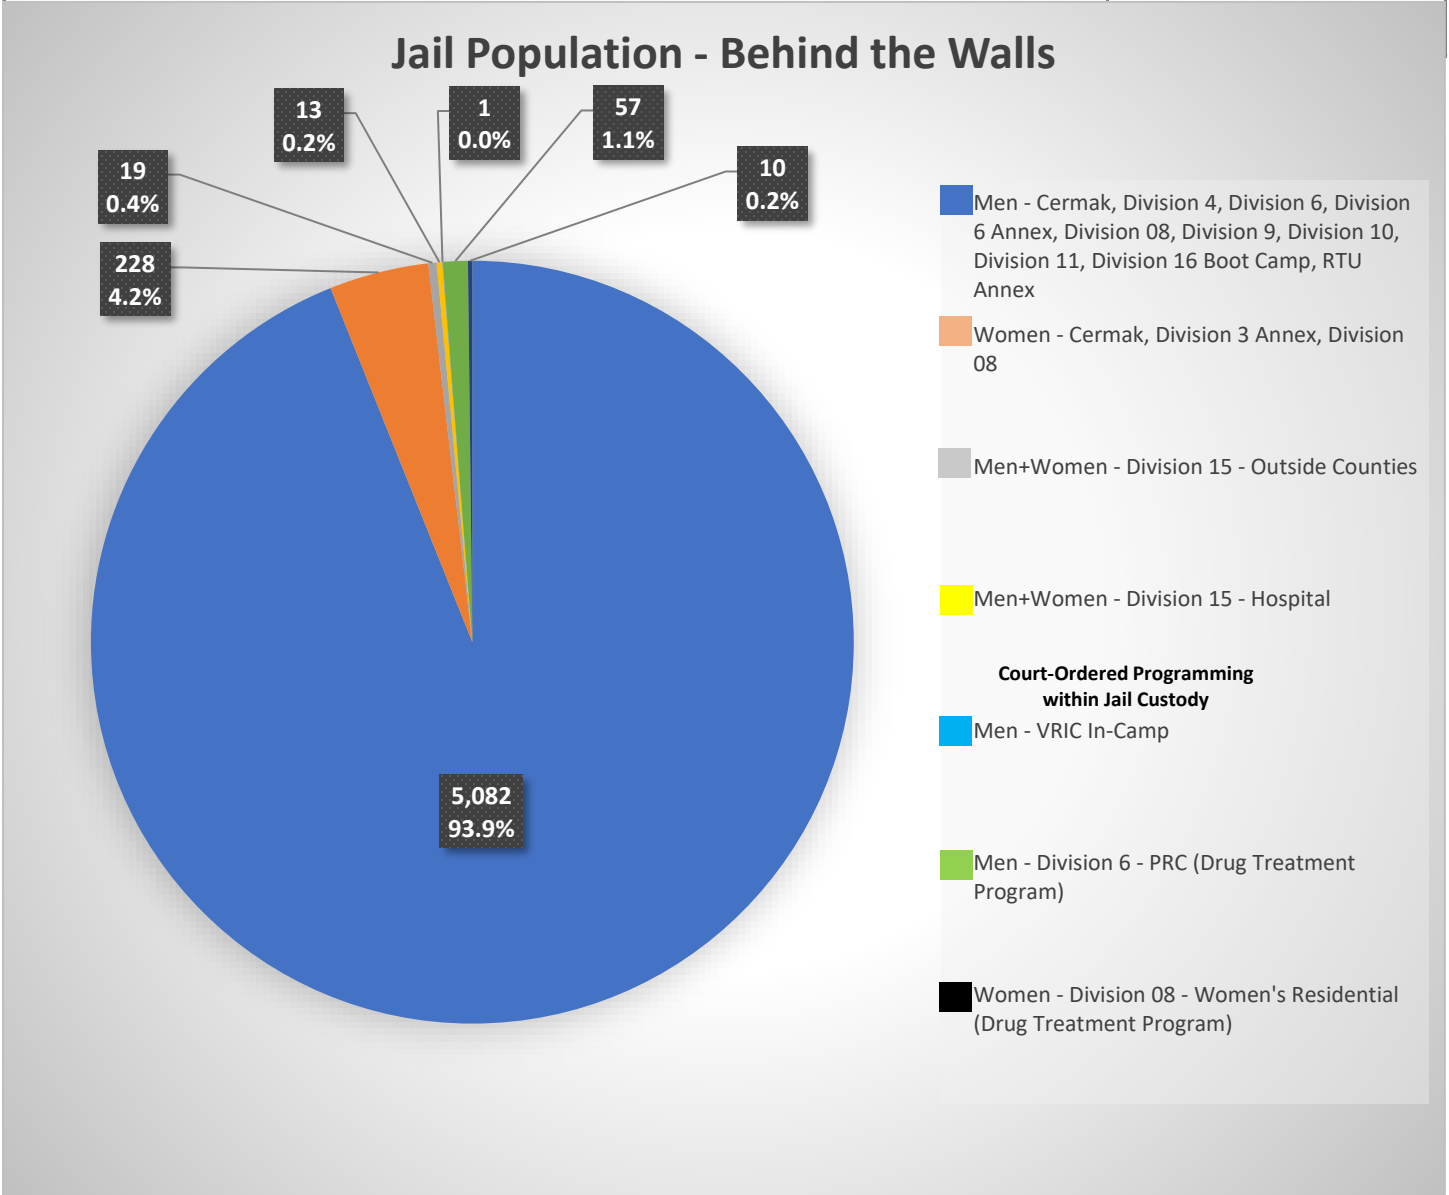

# Sheriff's Daily Report

## 12/30/2020

Under the Custody of the Sheriff	
<b>Total Male and Female</b>	<b>8,909</b>
Jail Population	5,410
Community Corrections	3,499

Behind the Walls: Detainees that are physically housed under the Sheriff's custody 24 hours a day/7 days a week. This includes all populations listed on this chart - Divisional populations male & female, Outside Counties, Hospital, PRC, Women's Residential, & VRIC. Detainees in court-ordered treatment programs (PRC, Women's Residential, VRIC) are housed at CCDOC 24 hours a day/7 days week.

#### Race Distribution

#### Age Distribution