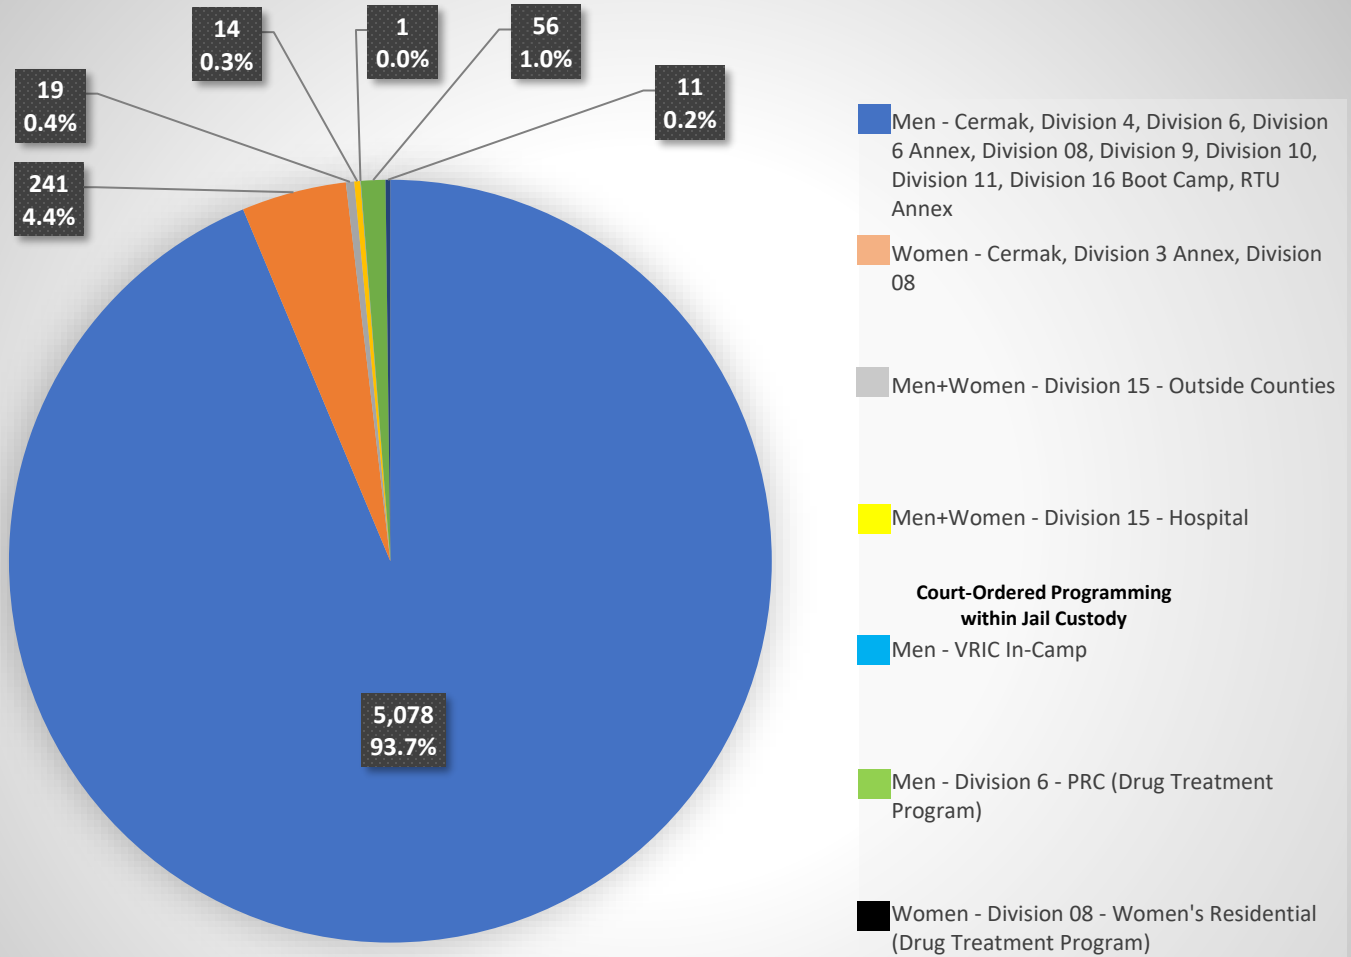

## 12/29/2020

Under the Custody of the Sheriff	
<b>Total Male and Female</b>	<b>8,911</b>
Jail Population	5,420
Community Corrections	3,491

### Jail Population - Behind the Walls

Behind the Walls: Detainees that are physically housed under the Sheriff's custody 24 hours a day/7 days a week. This includes all populations listed on this chart - Divisional populations male & female, Outside Counties, Hospital, PRC, Women's Residential, & VRIC. Detainees in court-ordered treatment programs (PRC, Women's Residential, VRIC) are housed at CCDOC 24 hours a day/7 days week.

##### Race Distribution

##### Age Distribution