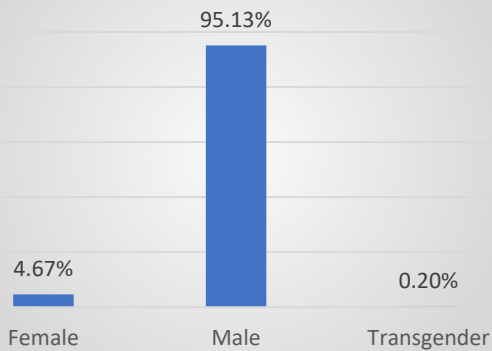

Sheriff's Daily Report

12/29/2020

CCSO Population Demographics

In Confinement

Gender Distribution