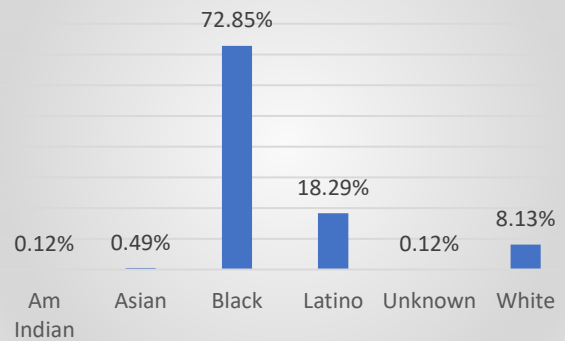

Sheriff's Daily Report

12/22/2020

Under the Custody of the Sheriff	
Total Male and Female	8,877
Jail Population	5,428
Community Corrections	3,449

Jail Population - Behind the Walls

Behind the Walls: Detainees that are physically housed under the Sheriff's custody 24 hours a day/7 days a week. This includes all populations listed on this chart - Divisional populations male & female, Outside Counties, Hospital, PRC, Women's Residential, & VRIC. Detainees in court-ordered treatment programs (PRC, Women's Residential, VRIC) are housed at CCDOC 24 hours a day/7 days week.

Sheriff's Daily Report

12/22/2020

CCSO Population Demographics

In Confinement

Gender Distribution

Race Distribution

Age Distribution

Community Corrections

Gender Distribution

Race Distribution

Age Distribution