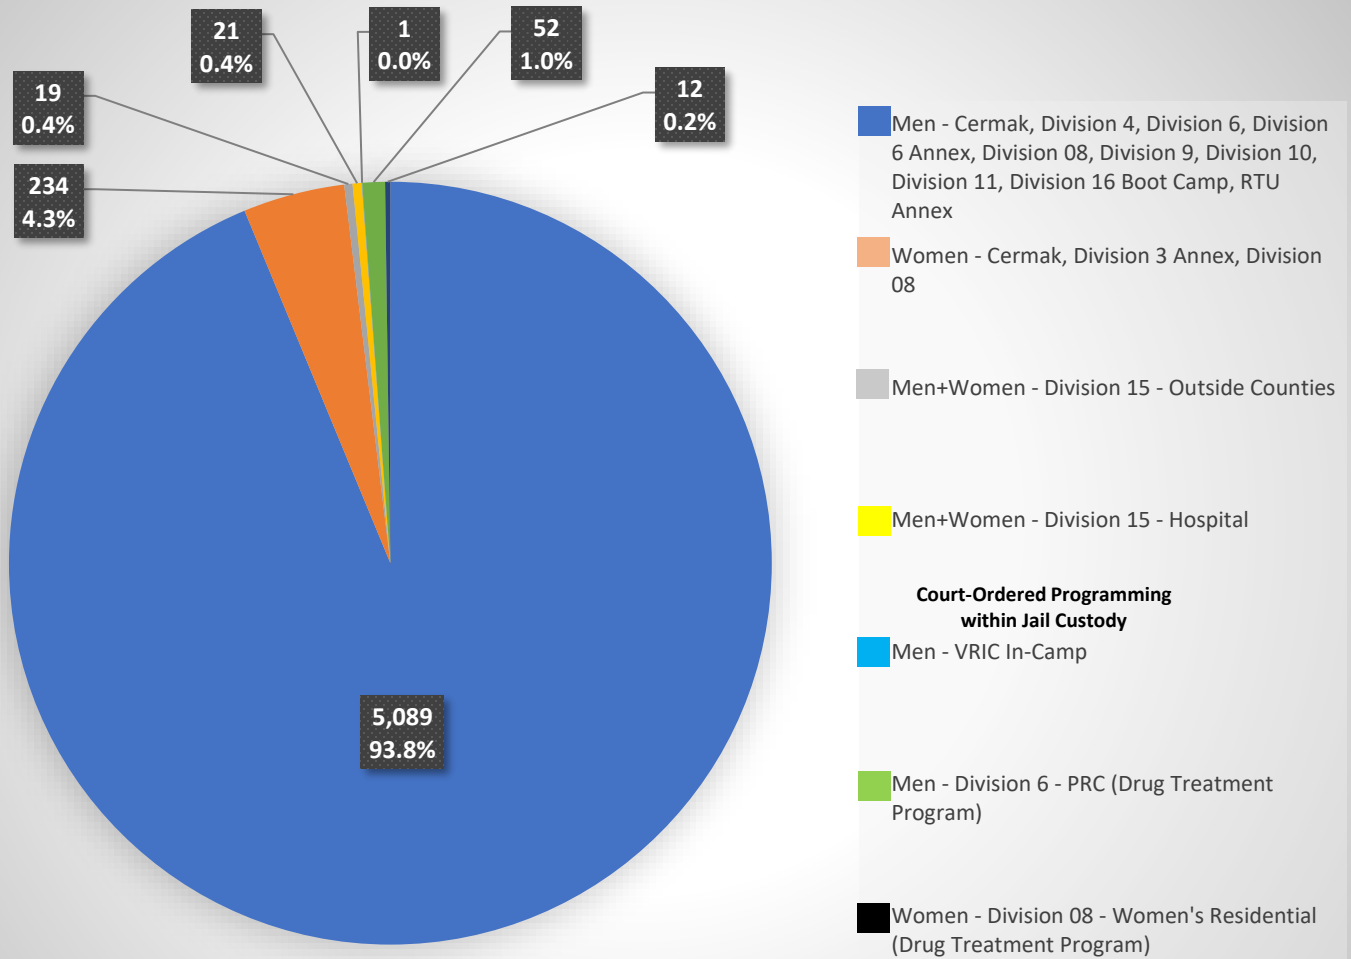

Sheriff's Daily Report

12/22/2020

Under the Custody of the Sheriff	
Total Male and Female	8,877
Jail Population	5,428
Community Corrections	3,449

Jail Population - Behind the Walls

Behind the Walls: Detainees that are physically housed under the Sheriff's custody 24 hours a day/7 days a week. This includes all populations listed on this chart - Divisional populations male & female, Outside Counties, Hospital, PRC, Women's Residential, & VRIC. Detainees in court-ordered treatment programs (PRC, Women's Residential, VRIC) are housed at CCDOC 24 hours a day/7 days week.

Sheriff's Daily Report

12/22/2020

CCSO Population Demographics

In Confinement

Gender Distribution

Race Distribution

Age Distribution

Community Corrections

Gender Distribution

Race Distribution

Age Distribution