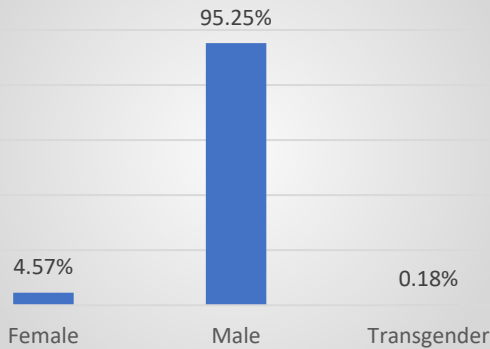

Sheriff's Daily Report

12/22/2020

CCSO Population Demographics

In Confinement

Gender Distribution