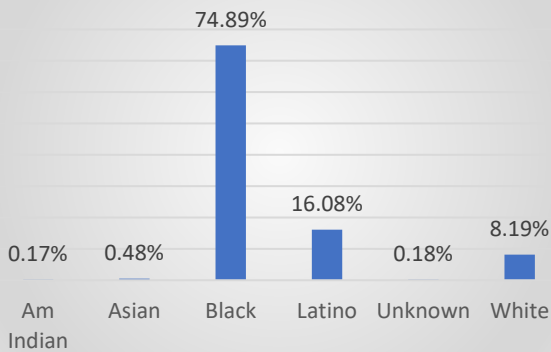

Sheriff's Daily Report

12/22/2020

Under the Custody of the Sheriff	
Total Male and Female	8,877
Jail Population	5,428
Community Corrections	3,449

Jail Population - Behind the Walls

Behind the Walls: Detainees that are physically housed under the Sheriff's custody 24 hours a day/7 days a week. This includes all populations listed on this chart - Divisional populations male & female, Outside Counties, Hospital, PRC, Women's Residential, & VRIC. Detainees in court-ordered treatment programs (PRC, Women's Residential, VRIC) are housed at CCDOC 24 hours a day/7 days week.

Sheriff's Daily Report

12/22/2020

CCSO Population Demographics

In Confinement

Gender Distribution

Race Distribution

Age Distribution

Community Corrections

Gender Distribution

Race Distribution

Age Distribution