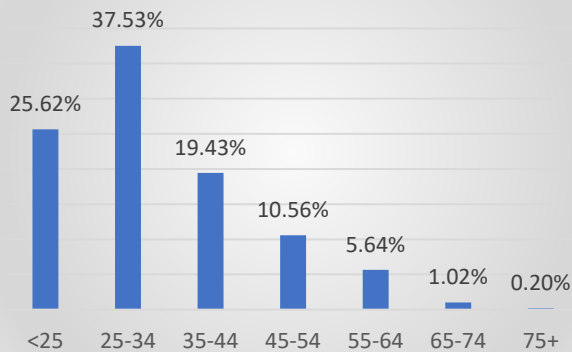

Sheriff's Daily Report

12/22/2020

Under the Custody of the Sheriff	
Total Male and Female	8,877
Jail Population	5,428
Community Corrections	3,449

Jail Population - Behind the Walls

Behind the Walls: Detainees that are physically housed under the Sheriff's custody 24 hours a day/7 days a week. This includes all populations listed on this chart - Divisional populations male & female, Outside Counties, Hospital, PRC, Women's Residential, & VRIC. Detainees in court-ordered treatment programs (PRC, Women's Residential, VRIC) are housed at CCDOC 24 hours a day/7 days week.

Sheriff's Daily Report

12/22/2020

CCSO Population Demographics

In Confinement

Gender Distribution

Race Distribution

Age Distribution

Community Corrections

Gender Distribution

Race Distribution

Age Distribution