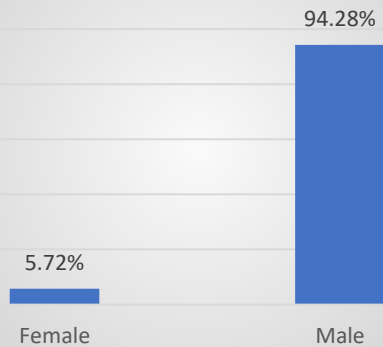

Sheriff's Daily Report

12/22/2020

Under the Custody of the Sheriff	
Total Male and Female	8,877
Jail Population	5,428
Community Corrections	3,449

Jail Population - Behind the Walls

Behind the Walls: Detainees that are physically housed under the Sheriff's custody 24 hours a day/7 days a week. This includes all populations listed on this chart - Divisional populations male & female, Outside Counties, Hospital, PRC, Women's Residential, & VRIC. Detainees in court-ordered treatment programs (PRC, Women's Residential, VRIC) are housed at CCDOC 24 hours a day/7 days week.

Sheriff's Daily Report

12/22/2020

CCSO Population Demographics

In Confinement

Gender Distribution

Race Distribution

Age Distribution

Community Corrections

Gender Distribution

Race Distribution

Age Distribution