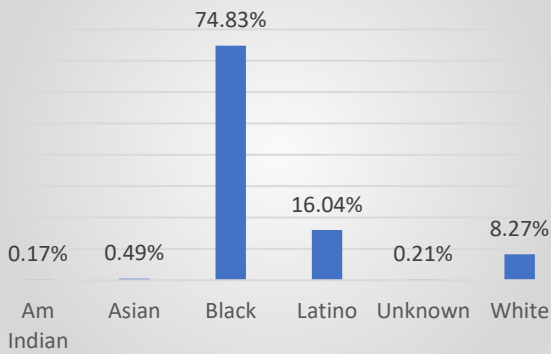

Sheriff's Daily Report

12/20/2020

Under the Custody of the Sheriff	
Total Male and Female	8,841
Jail Population	5,375
Community Corrections	3,466

Jail Population - Behind the Walls

Behind the Walls: Detainees that are physically housed under the Sheriff's custody 24 hours a day/7 days a week. This includes all populations listed on this chart - Divisional populations male & female, Outside Counties, Hospital, PRC, Women's Residential, & VRIC. Detainees in court-ordered treatment programs (PRC, Women's Residential, VRIC) are housed at CCDOC 24 hours a day/7 days week.

Sheriff's Daily Report

12/20/2020

CCSO Population Demographics

In Confinement

Gender Distribution

Race Distribution

Age Distribution

Community Corrections

Gender Distribution

Race Distribution

Age Distribution