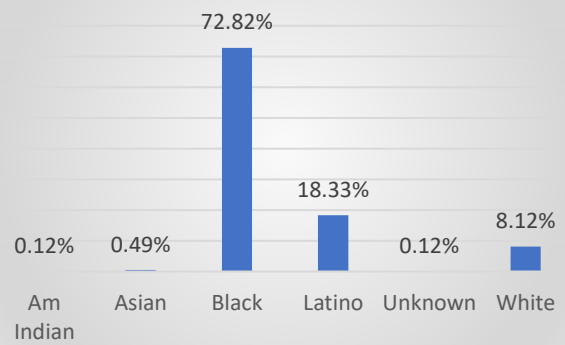

Sheriff's Daily Report

12/20/2020

Under the Custody of the Sheriff	
Total Male and Female	8,841
Jail Population	5,375
Community Corrections	3,466

Jail Population - Behind the Walls

Behind the Walls: Detainees that are physically housed under the Sheriff's custody 24 hours a day/7 days a week. This includes all populations listed on this chart - Divisional populations male & female, Outside Counties, Hospital, PRC, Women's Residential, & VRIC. Detainees in court-ordered treatment programs (PRC, Women's Residential, VRIC) are housed at CCDOC 24 hours a day/7 days week.

Sheriff's Daily Report

12/20/2020

CCSO Population Demographics

In Confinement

Gender Distribution

Race Distribution

Age Distribution

Community Corrections

Gender Distribution

Race Distribution

Age Distribution