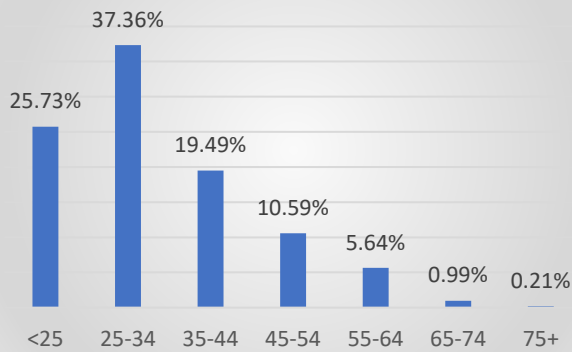

Sheriff's Daily Report

12/20/2020

Under the Custody of the Sheriff	
Total Male and Female	8,841
Jail Population	5,375
Community Corrections	3,466

Jail Population - Behind the Walls

Behind the Walls: Detainees that are physically housed under the Sheriff's custody 24 hours a day/7 days a week. This includes all populations listed on this chart - Divisional populations male & female, Outside Counties, Hospital, PRC, Women's Residential, & VRIC. Detainees in court-ordered treatment programs (PRC, Women's Residential, VRIC) are housed at CCDOC 24 hours a day/7 days week.

Sheriff's Daily Report

12/20/2020

CCSO Population Demographics

In Confinement

Gender Distribution

Race Distribution

Age Distribution

Community Corrections

Gender Distribution

Race Distribution

Age Distribution