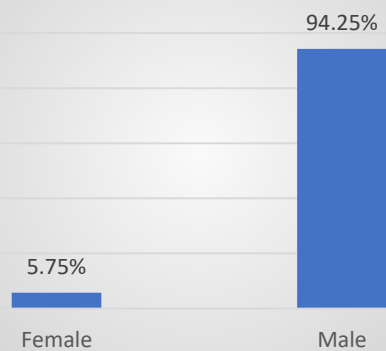

Sheriff's Daily Report

12/20/2020

Under the Custody of the Sheriff	
Total Male and Female	8,841
Jail Population	5,375
Community Corrections	3,466

Jail Population - Behind the Walls

Behind the Walls: Detainees that are physically housed under the Sheriff's custody 24 hours a day/7 days a week. This includes all populations listed on this chart - Divisional populations male & female, Outside Counties, Hospital, PRC, Women's Residential, & VRIC. Detainees in court-ordered treatment programs (PRC, Women's Residential, VRIC) are housed at CCDOC 24 hours a day/7 days week.

Sheriff's Daily Report

12/20/2020

CCSO Population Demographics

In Confinement

Gender Distribution

Race Distribution

Age Distribution

Community Corrections

Gender Distribution

Race Distribution

Age Distribution