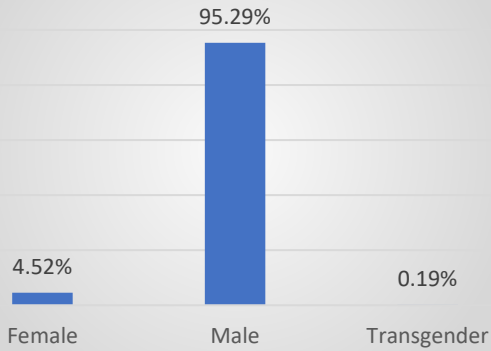

CCSO Population Demographics

In Confinement

Gender Distribution