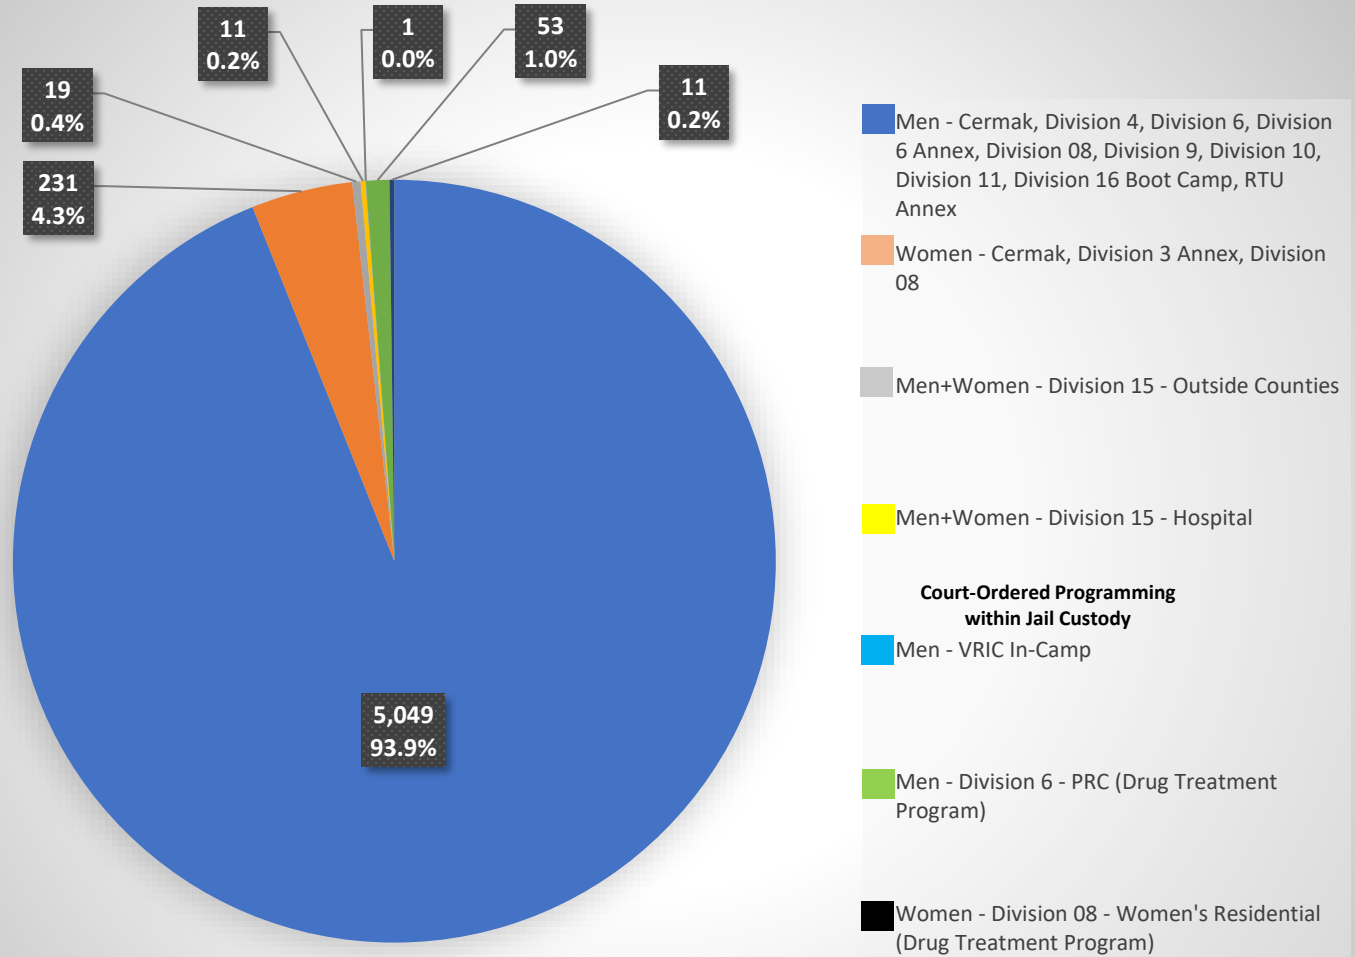

Sheriff's Daily Report

12/20/2020

Under the Custody of the Sheriff	
Total Male and Female	8,841
Jail Population	5,375
Community Corrections	3,466

Jail Population - Behind the Walls

Behind the Walls: Detainees that are physically housed under the Sheriff's custody 24 hours a day/7 days a week. This includes all populations listed on this chart - Divisional populations male & female, Outside Counties, Hospital, PRC, Women's Residential, & VRIC. Detainees in court-ordered treatment programs (PRC, Women's Residential, VRIC) are housed at CCDOC 24 hours a day/7 days week.

Sheriff's Daily Report

12/20/2020

CCSO Population Demographics

In Confinement

Gender Distribution

Race Distribution

Age Distribution

Community Corrections

Gender Distribution

Race Distribution

Age Distribution