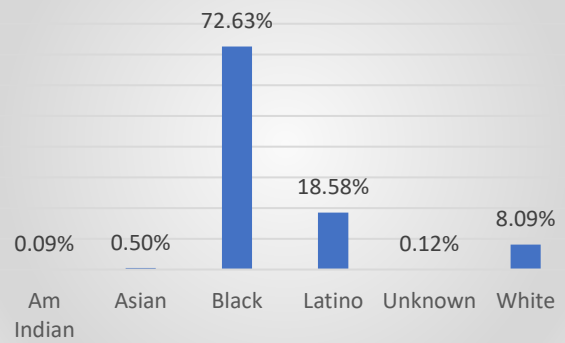

Sheriff's Daily Report

12/11/2020

Under the Custody of the Sheriff	
Total Male and Female	8,882
Jail Population	5,473
Community Corrections	3,409

Jail Population - Behind the Walls

Behind the Walls: Detainees that are physically housed under the Sheriff's custody 24 hours a day/7 days a week. This includes all populations listed on this chart - Divisional populations male & female, Outside Counties, Hospital, PRC, Women's Residential, & VRIC. Detainees in court-ordered treatment programs (PRC, Women's Residential, VRIC) are housed at CCDOC 24 hours a day/7 days week.

Sheriff's Daily Report

12/11/2020

CCSO Population Demographics

In Confinement

Gender Distribution

Race Distribution

Age Distribution

Community Corrections

Gender Distribution

Race Distribution

Age Distribution