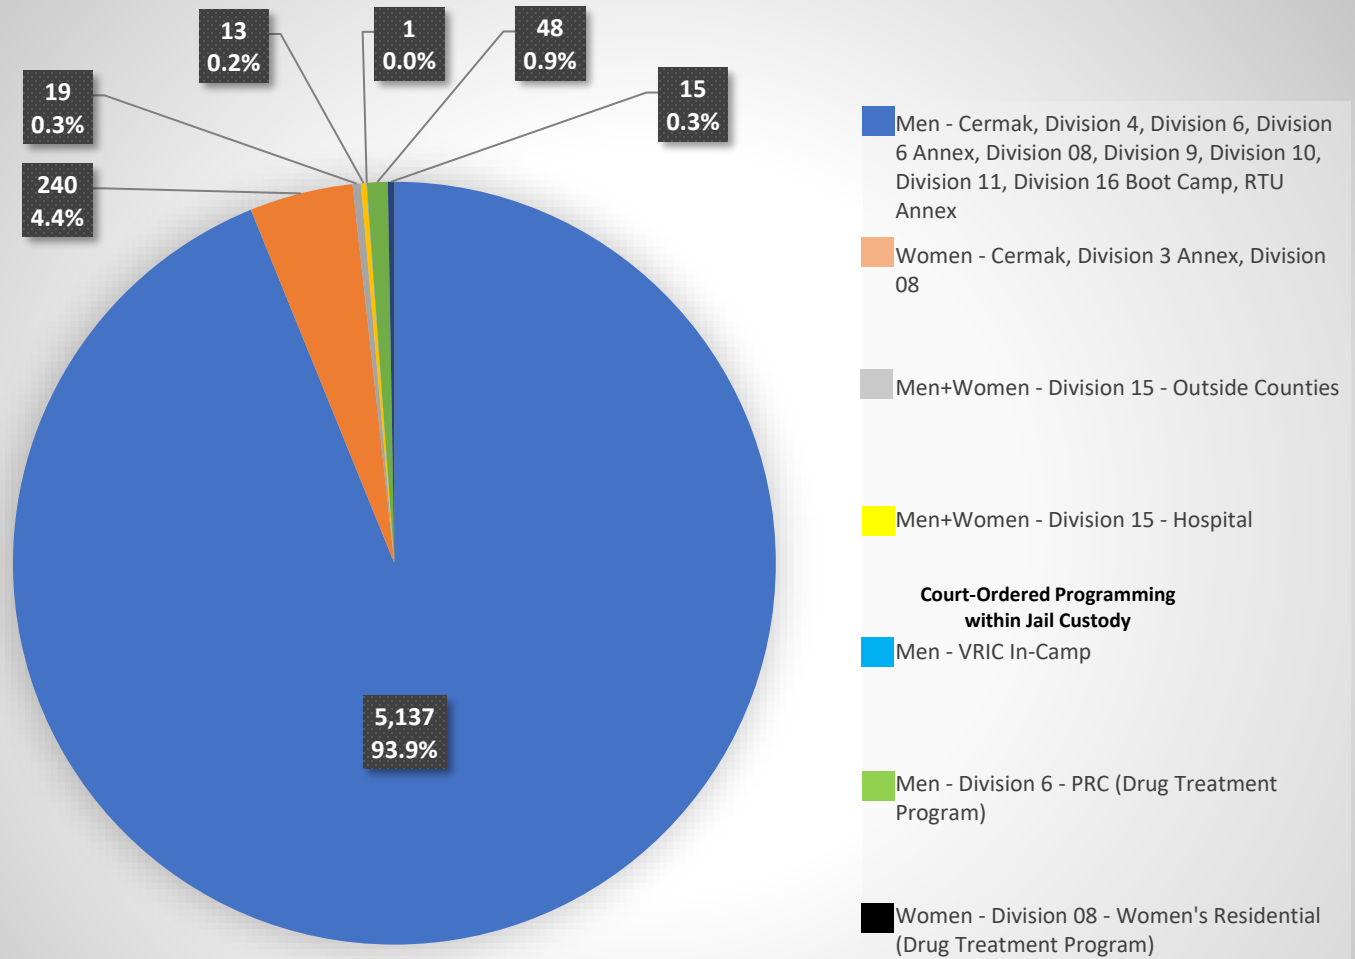

Sheriff's Daily Report

12/11/2020

Under the Custody of the Sheriff	
Total Male and Female	8,882
Jail Population	5,473
Community Corrections	3,409

Jail Population - Behind the Walls

Behind the Walls: Detainees that are physically housed under the Sheriff's custody 24 hours a day/7 days a week. This includes all populations listed on this chart - Divisional populations male & female, Outside Counties, Hospital, PRC, Women's Residential, & VRIC. Detainees in court-ordered treatment programs (PRC, Women's Residential, VRIC) are housed at CCDOC 24 hours a day/7 days week.

Sheriff's Daily Report

12/11/2020

CCSO Population Demographics

In Confinement

Gender Distribution

Race Distribution

Age Distribution

Community Corrections

Gender Distribution

Race Distribution

Age Distribution