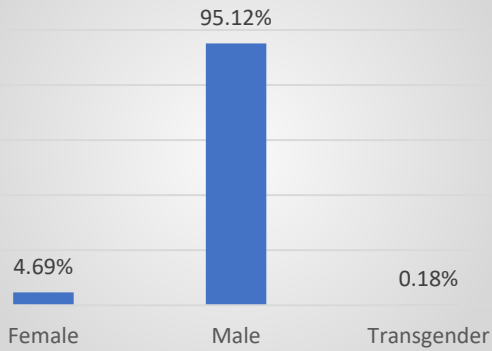

Sheriff's Daily Report

12/11/2020

CCSO Population Demographics

In Confinement

Gender Distribution