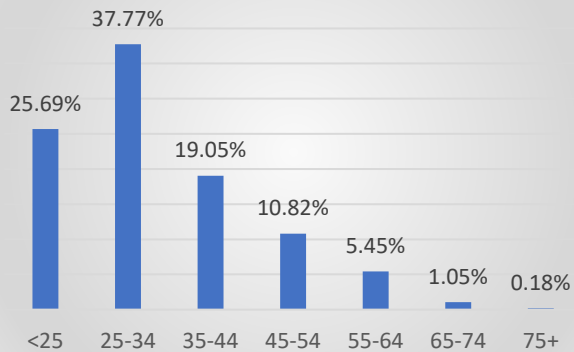

Sheriff's Daily Report

12/11/2020

Under the Custody of the Sheriff	
Total Male and Female	8,882
Jail Population	5,473
Community Corrections	3,409

Jail Population - Behind the Walls

Behind the Walls: Detainees that are physically housed under the Sheriff's custody 24 hours a day/7 days a week. This includes all populations listed on this chart - Divisional populations male & female, Outside Counties, Hospital, PRC, Women's Residential, & VRIC. Detainees in court-ordered treatment programs (PRC, Women's Residential, VRIC) are housed at CCDOC 24 hours a day/7 days week.

Sheriff's Daily Report

12/11/2020

CCSO Population Demographics

In Confinement

Gender Distribution

Race Distribution

Age Distribution

Community Corrections

Gender Distribution

Race Distribution

Age Distribution