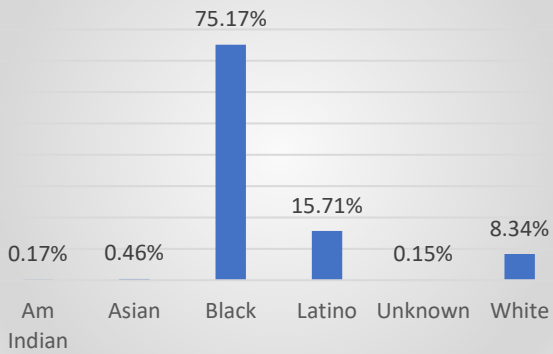

Sheriff's Daily Report

12/11/2020

Under the Custody of the Sheriff	
Total Male and Female	8,882
Jail Population	5,473
Community Corrections	3,409

Jail Population - Behind the Walls

Behind the Walls: Detainees that are physically housed under the Sheriff's custody 24 hours a day/7 days a week. This includes all populations listed on this chart - Divisional populations male & female, Outside Counties, Hospital, PRC, Women's Residential, & VRIC. Detainees in court-ordered treatment programs (PRC, Women's Residential, VRIC) are housed at CCDOC 24 hours a day/7 days week.

Sheriff's Daily Report

12/11/2020

CCSO Population Demographics

In Confinement

Gender Distribution

Race Distribution

Age Distribution

Community Corrections

Gender Distribution

Race Distribution

Age Distribution