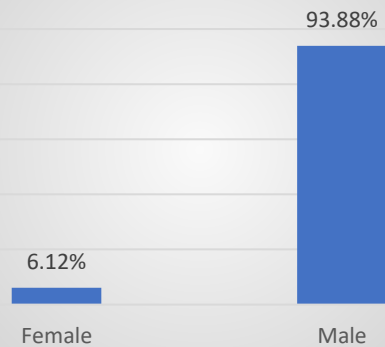

Sheriff's Daily Report

12/11/2020

Under the Custody of the Sheriff	
Total Male and Female	8,882
Jail Population	5,473
Community Corrections	3,409

Jail Population - Behind the Walls

Behind the Walls: Detainees that are physically housed under the Sheriff's custody 24 hours a day/7 days a week. This includes all populations listed on this chart - Divisional populations male & female, Outside Counties, Hospital, PRC, Women's Residential, & VRIC. Detainees in court-ordered treatment programs (PRC, Women's Residential, VRIC) are housed at CCDOC 24 hours a day/7 days week.

Sheriff's Daily Report

12/11/2020

CCSO Population Demographics

In Confinement

Gender Distribution

Race Distribution

Age Distribution

Community Corrections

Gender Distribution

Race Distribution

Age Distribution