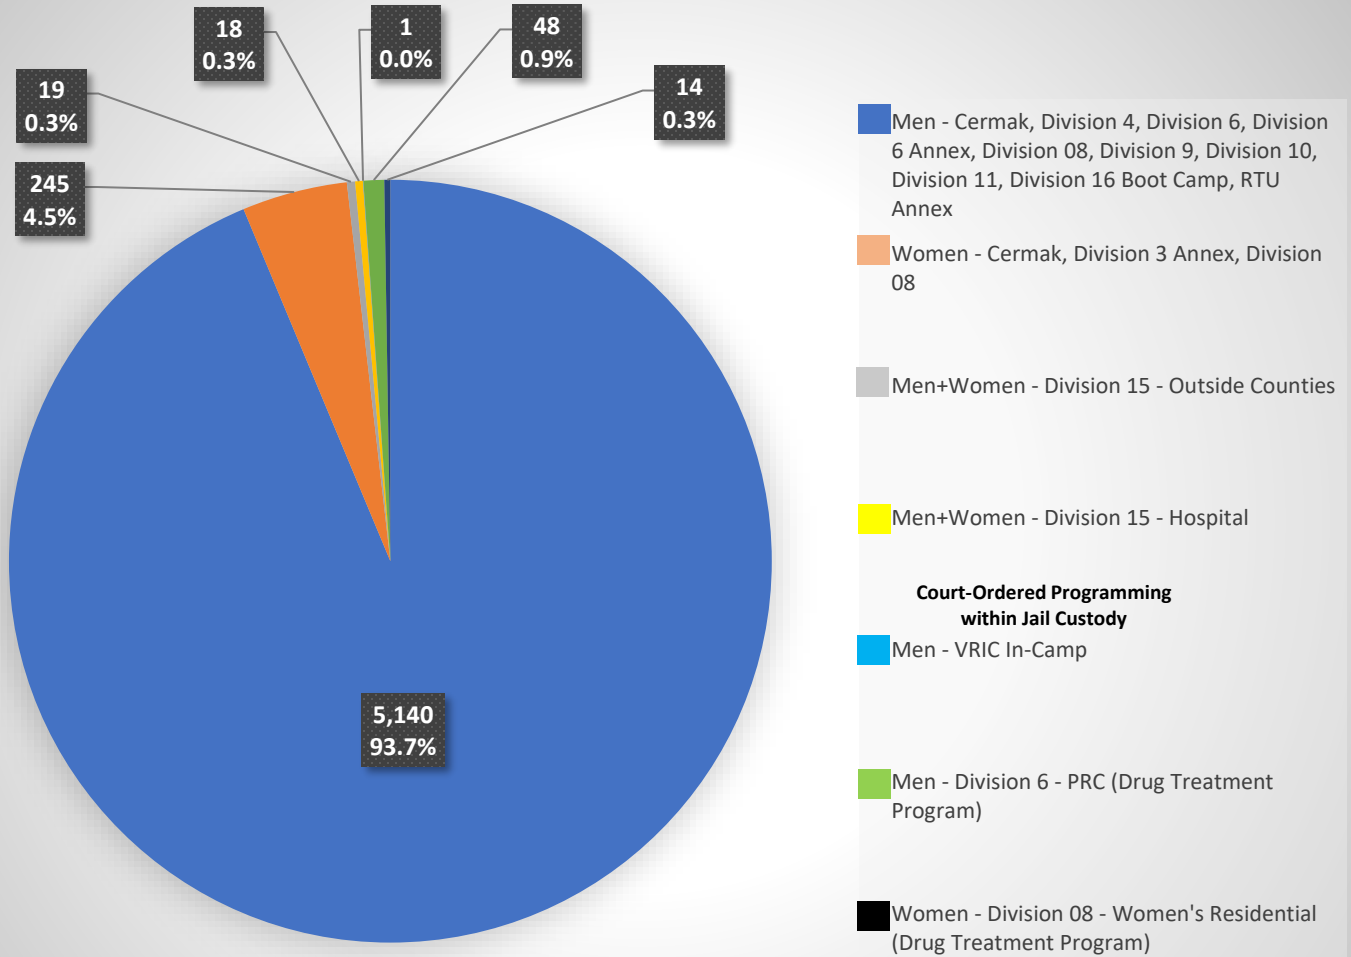

Sheriff's Daily Report

12/10/2020

Under the Custody of the Sheriff	
Total Male and Female	8,889
Jail Population	5,485
Community Corrections	3,404

Jail Population - Behind the Walls

Behind the Walls: Detainees that are physically housed under the Sheriff's custody 24 hours a day/7 days a week. This includes all populations listed on this chart - Divisional populations male & female, Outside Counties, Hospital, PRC, Women's Residential, & VRIC. Detainees in court-ordered treatment programs (PRC, Women's Residential, VRIC) are housed at CCDOC 24 hours a day/7 days week.

Sheriff's Daily Report

12/10/2020

CCSO Population Demographics

In Confinement

Gender Distribution

Race Distribution

Age Distribution

Community Corrections

Gender Distribution

Race Distribution

Age Distribution