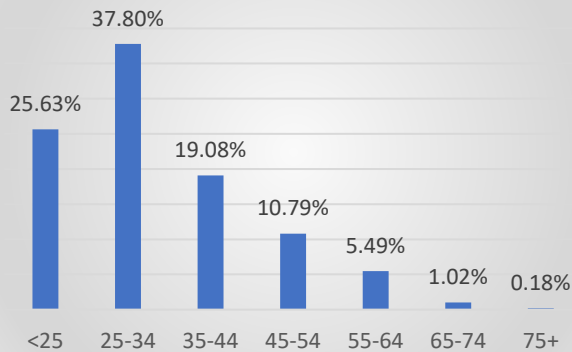

Sheriff's Daily Report

12/10/2020

Under the Custody of the Sheriff	
Total Male and Female	8,889
Jail Population	5,485
Community Corrections	3,404

Jail Population - Behind the Walls

Behind the Walls: Detainees that are physically housed under the Sheriff's custody 24 hours a day/7 days a week. This includes all populations listed on this chart - Divisional populations male & female, Outside Counties, Hospital, PRC, Women's Residential, & VRIC. Detainees in court-ordered treatment programs (PRC, Women's Residential, VRIC) are housed at CCDOC 24 hours a day/7 days week.

Sheriff's Daily Report

12/10/2020

CCSO Population Demographics

In Confinement

Gender Distribution

Race Distribution

Age Distribution

Community Corrections

Gender Distribution

Race Distribution

Age Distribution