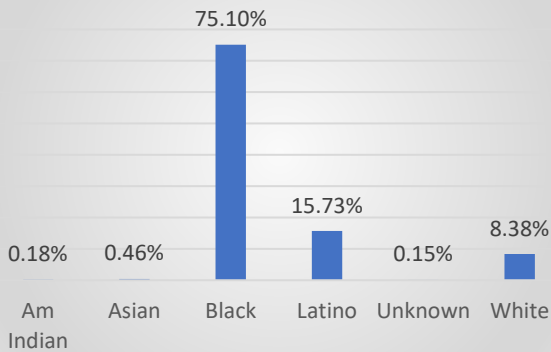

Sheriff's Daily Report

12/10/2020

Under the Custody of the Sheriff	
Total Male and Female	8,889
Jail Population	5,485
Community Corrections	3,404

Jail Population - Behind the Walls

Behind the Walls: Detainees that are physically housed under the Sheriff's custody 24 hours a day/7 days a week. This includes all populations listed on this chart - Divisional populations male & female, Outside Counties, Hospital, PRC, Women's Residential, & VRIC. Detainees in court-ordered treatment programs (PRC, Women's Residential, VRIC) are housed at CCDOC 24 hours a day/7 days week.

Sheriff's Daily Report

12/10/2020

CCSO Population Demographics

In Confinement

Gender Distribution

Race Distribution

Age Distribution

Community Corrections

Gender Distribution

Race Distribution

Age Distribution