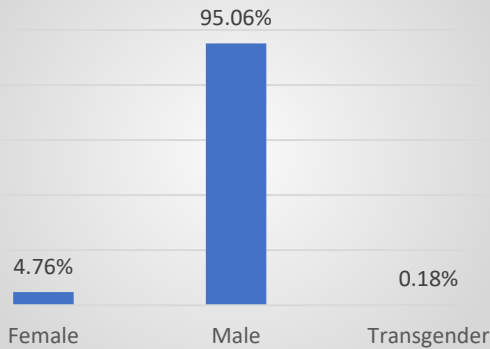

Sheriff's Daily Report

12/10/2020

CCSO Population Demographics

In Confinement

Gender Distribution