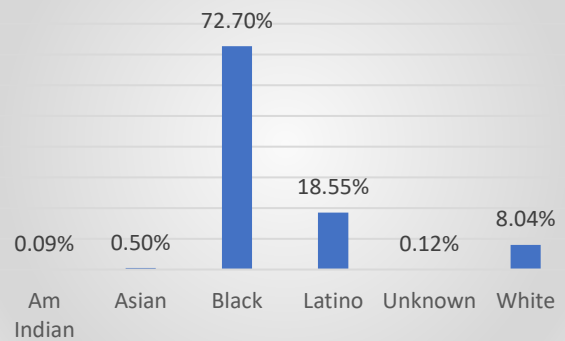

Sheriff's Daily Report

12/10/2020

Under the Custody of the Sheriff	
Total Male and Female	8,889
Jail Population	5,485
Community Corrections	3,404

Jail Population - Behind the Walls

Behind the Walls: Detainees that are physically housed under the Sheriff's custody 24 hours a day/7 days a week. This includes all populations listed on this chart - Divisional populations male & female, Outside Counties, Hospital, PRC, Women's Residential, & VRIC. Detainees in court-ordered treatment programs (PRC, Women's Residential, VRIC) are housed at CCDOC 24 hours a day/7 days week.

Sheriff's Daily Report

12/10/2020

CCSO Population Demographics

In Confinement

Gender Distribution

Race Distribution

Age Distribution

Community Corrections

Gender Distribution

Race Distribution

Age Distribution