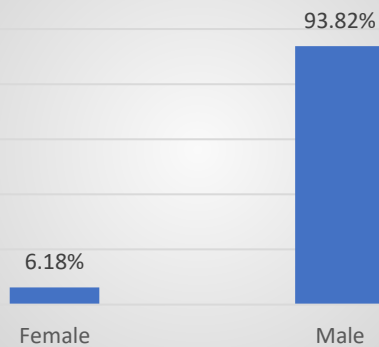

Sheriff's Daily Report

12/10/2020

Under the Custody of the Sheriff	
Total Male and Female	8,889
Jail Population	5,485
Community Corrections	3,404

Jail Population - Behind the Walls

Behind the Walls: Detainees that are physically housed under the Sheriff's custody 24 hours a day/7 days a week. This includes all populations listed on this chart - Divisional populations male & female, Outside Counties, Hospital, PRC, Women's Residential, & VRIC. Detainees in court-ordered treatment programs (PRC, Women's Residential, VRIC) are housed at CCDOC 24 hours a day/7 days week.

Sheriff's Daily Report

12/10/2020

CCSO Population Demographics

In Confinement

Gender Distribution

Race Distribution

Age Distribution

Community Corrections

Gender Distribution

Race Distribution

Age Distribution