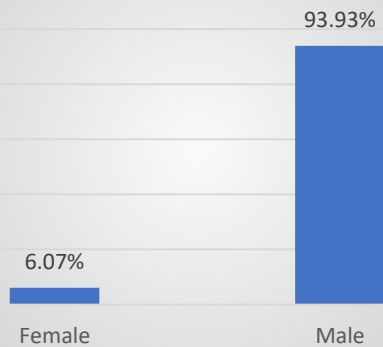

Sheriff's Daily Report

12/4/2020

Under the Custody of the Sheriff	
Total Male and Female	8,858
Jail Population	5,493
Community Corrections	3,365

Jail Population - Behind the Walls

Behind the Walls: Detainees that are physically housed under the Sheriff's custody 24 hours a day/7 days a week. This includes all populations listed on this chart - Divisional populations male & female, Outside Counties, Hospital, PRC, Women's Residential, & VRIC. Detainees in court-ordered treatment programs (PRC, Women's Residential, VRIC) are housed at CCDOC 24 hours a day/7 days week.

Sheriff's Daily Report

12/4/2020

CCSO Population Demographics

In Confinement

Gender Distribution

Race Distribution

Age Distribution

Community Corrections

Gender Distribution

Race Distribution

Age Distribution