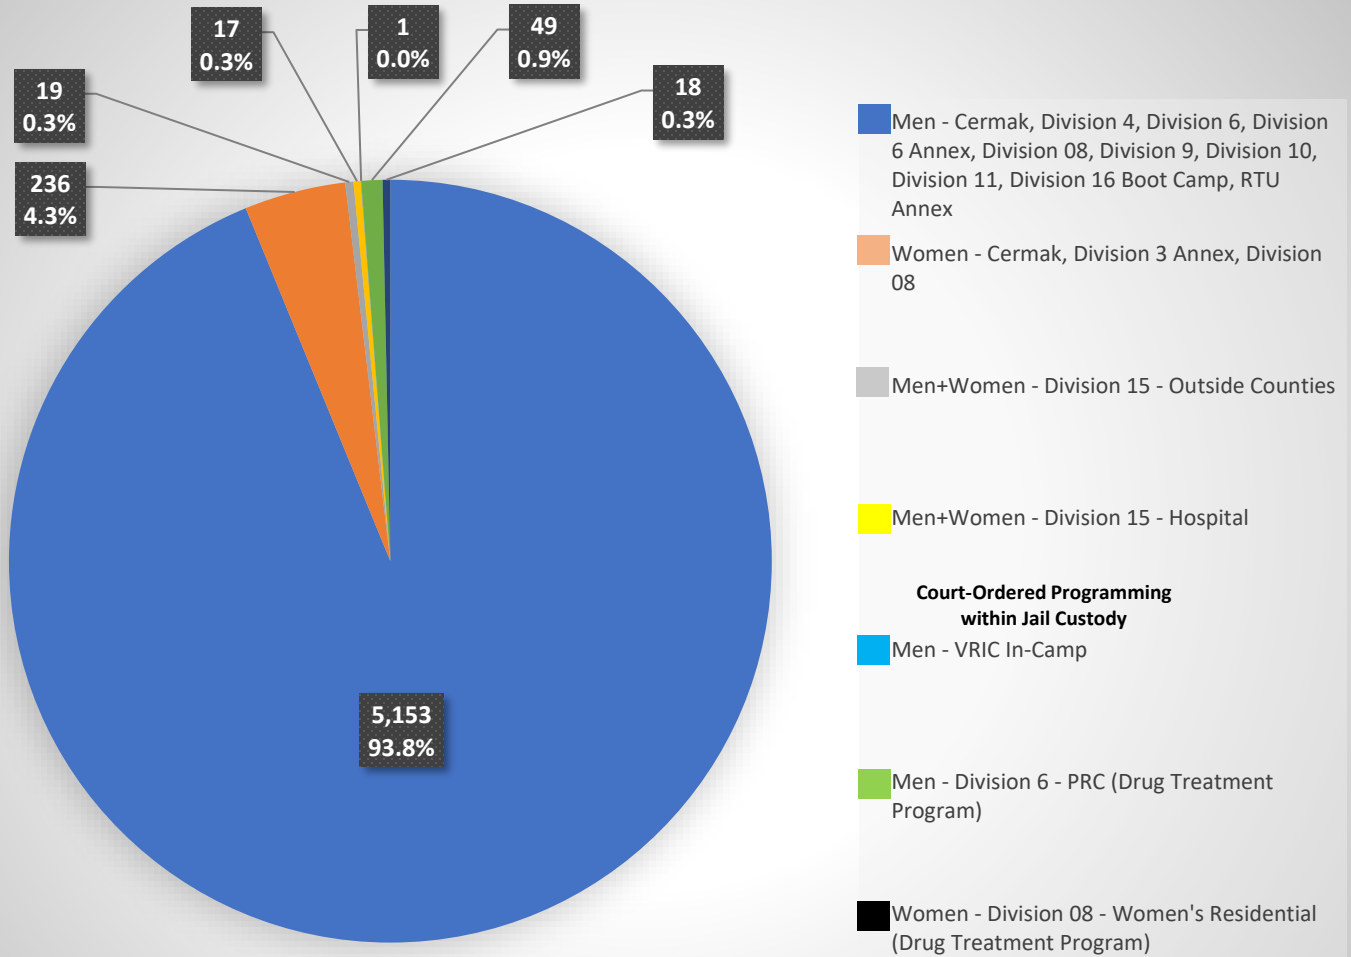

Sheriff's Daily Report

12/4/2020

Under the Custody of the Sheriff	
Total Male and Female	8,858
Jail Population	5,493
Community Corrections	3,365

Jail Population - Behind the Walls

Behind the Walls: Detainees that are physically housed under the Sheriff's custody 24 hours a day/7 days a week. This includes all populations listed on this chart - Divisional populations male & female, Outside Counties, Hospital, PRC, Women's Residential, & VRIC. Detainees in court-ordered treatment programs (PRC, Women's Residential, VRIC) are housed at CCDOC 24 hours a day/7 days week.

Sheriff's Daily Report

12/4/2020

CCSO Population Demographics

In Confinement

Gender Distribution

Race Distribution

Age Distribution

Community Corrections

Gender Distribution

Race Distribution

Age Distribution