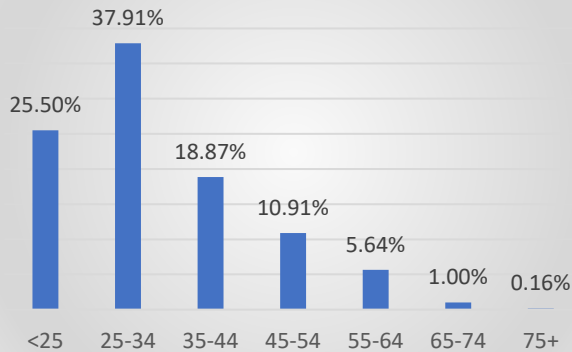

Sheriff's Daily Report

12/4/2020

Under the Custody of the Sheriff	
Total Male and Female	8,858
Jail Population	5,493
Community Corrections	3,365

Jail Population - Behind the Walls

Behind the Walls: Detainees that are physically housed under the Sheriff's custody 24 hours a day/7 days a week. This includes all populations listed on this chart - Divisional populations male & female, Outside Counties, Hospital, PRC, Women's Residential, & VRIC. Detainees in court-ordered treatment programs (PRC, Women's Residential, VRIC) are housed at CCDOC 24 hours a day/7 days week.

Sheriff's Daily Report

12/4/2020

CCSO Population Demographics

In Confinement

Gender Distribution

Race Distribution

Age Distribution

Community Corrections

Gender Distribution

Race Distribution

Age Distribution