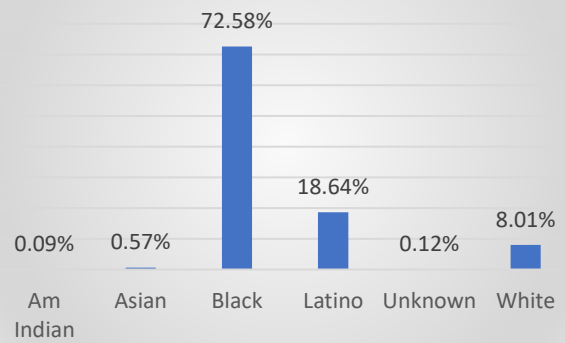

Sheriff's Daily Report

12/4/2020

Under the Custody of the Sheriff	
Total Male and Female	8,858
Jail Population	5,493
Community Corrections	3,365

Jail Population - Behind the Walls

Behind the Walls: Detainees that are physically housed under the Sheriff's custody 24 hours a day/7 days a week. This includes all populations listed on this chart - Divisional populations male & female, Outside Counties, Hospital, PRC, Women's Residential, & VRIC. Detainees in court-ordered treatment programs (PRC, Women's Residential, VRIC) are housed at CCDOC 24 hours a day/7 days week.

Sheriff's Daily Report

12/4/2020

CCSO Population Demographics

In Confinement

Gender Distribution

Race Distribution

Age Distribution

Community Corrections

Gender Distribution

Race Distribution

Age Distribution