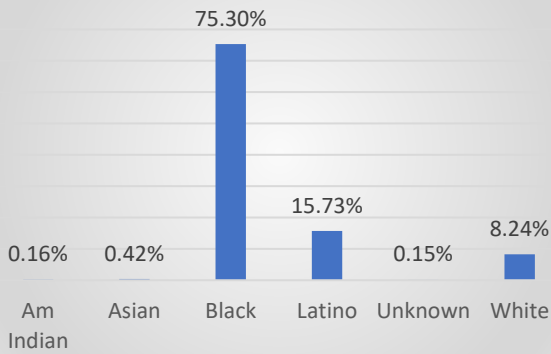

Sheriff's Daily Report

12/4/2020

Under the Custody of the Sheriff	
Total Male and Female	8,858
Jail Population	5,493
Community Corrections	3,365

Jail Population - Behind the Walls

Behind the Walls: Detainees that are physically housed under the Sheriff's custody 24 hours a day/7 days a week. This includes all populations listed on this chart - Divisional populations male & female, Outside Counties, Hospital, PRC, Women's Residential, & VRIC. Detainees in court-ordered treatment programs (PRC, Women's Residential, VRIC) are housed at CCDOC 24 hours a day/7 days week.

Sheriff's Daily Report

12/4/2020

CCSO Population Demographics

In Confinement

Gender Distribution

Race Distribution

Age Distribution

Community Corrections

Gender Distribution

Race Distribution

Age Distribution