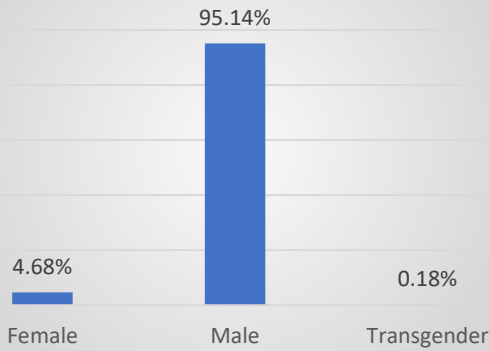

CCSO Population Demographics

In Confinement

Gender Distribution