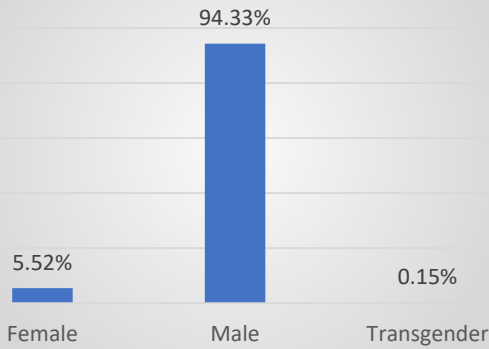

Sheriff's Daily Report

11/24/2020

CCSO Population Demographics

In Confinement

Gender Distribution