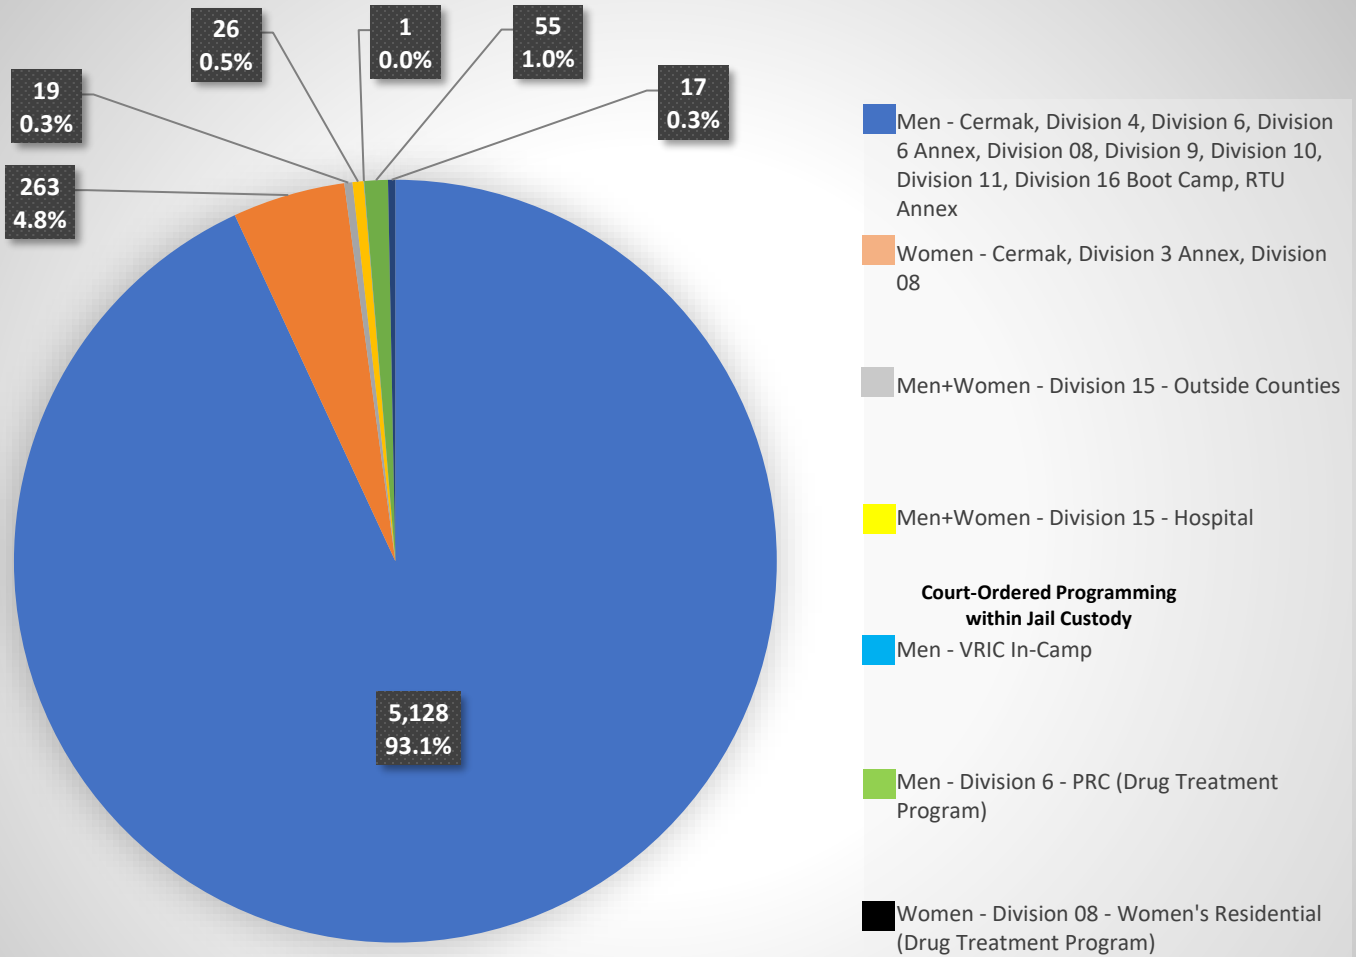

# Sheriff's Daily Report

11/24/2020

Under the Custody of the Sheriff	
<b>Total Male and Female</b>	<b>8,817</b>
Jail Population	5,509
Community Corrections	3,308

## Jail Population - Behind the Walls

Behind the Walls: Detainees that are physically housed under the Sheriff's custody 24 hours a day/7 days a week. This includes all populations listed on this chart - Divisional populations male & female, Outside Counties, Hospital, PRC, Women's Residential, & VRIC. Detainees in court-ordered treatment programs (PRC, Women's Residential, VRIC) are housed at CCDOC 24 hours a day/7 days week.

#### Race Distribution

#### Age Distribution