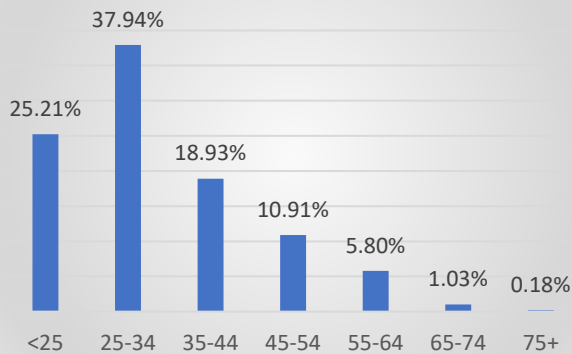

Jail Population - Behind the Walls

Behind the Walls: Detainees that are physically housed under the Sheriff's custody 24 hours a day/7 days a week. This includes all populations listed on this chart - Divisional populations male & female, Outside Counties, Hospital, PRC, Women's Residential, & VRIC. Detainees in court-ordered treatment programs (PRC, Women's Residential, VRIC) are housed at CCDOC 24 hours a day/7 days week.

Sheriff's Daily Report

11/23/2020

CCSO Population Demographics

In Confinement

Gender Distribution

Race Distribution

Age Distribution

Community Corrections

Gender Distribution

Race Distribution

Age Distribution