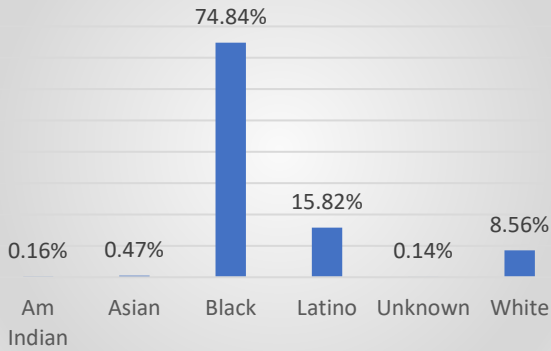

Jail Population - Behind the Walls

Behind the Walls: Detainees that are physically housed under the Sheriff's custody 24 hours a day/7 days a week. This includes all populations listed on this chart - Divisional populations male & female, Outside Counties, Hospital, PRC, Women's Residential, & VRIC. Detainees in court-ordered treatment programs (PRC, Women's Residential, VRIC) are housed at CCDOC 24 hours a day/7 days week.

Sheriff's Daily Report

11/23/2020

CCSO Population Demographics

In Confinement

Gender Distribution

Race Distribution

Age Distribution

Community Corrections

Gender Distribution

Race Distribution

Age Distribution