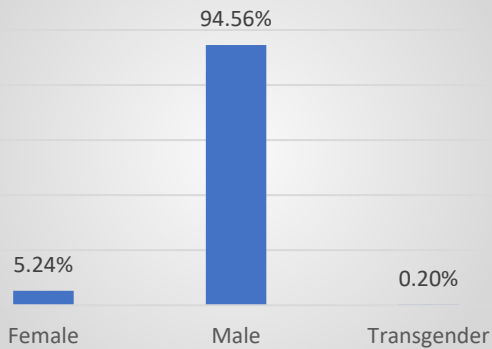

Sheriff's Daily Report

11/23/2020

CCSO Population Demographics

In Confinement

Gender Distribution