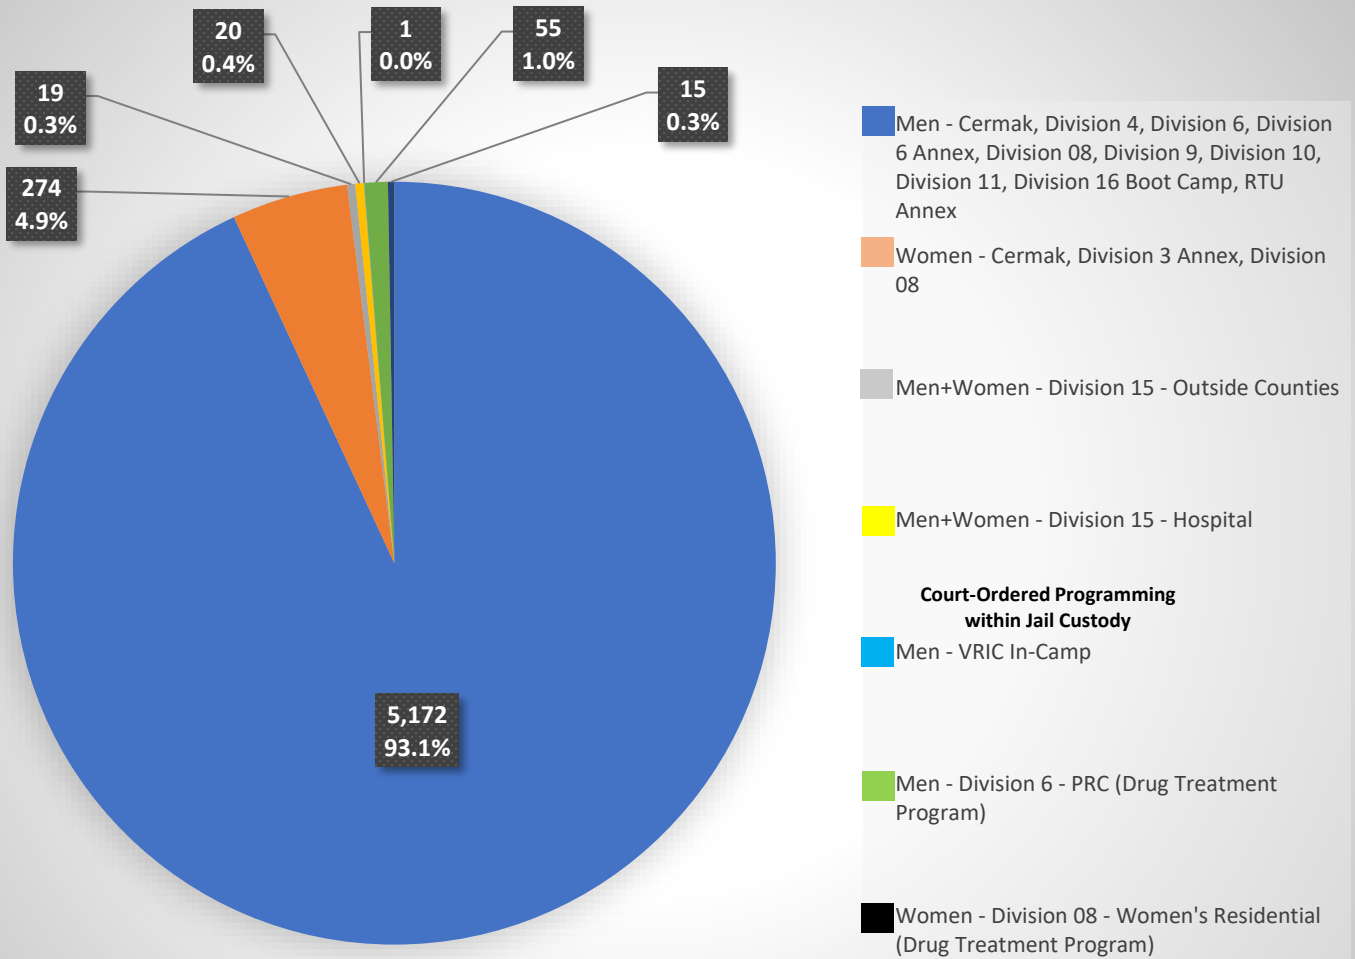

Sheriff's Daily Report

11/23/2020

| Under the Custody of the Sheriff | |
|----------------------------------|-------|
| Total Male and Female | 8,869 |
| Jail Population | 5,556 |
| Community Corrections | 3,313 |

Jail Population - Behind the Walls

Behind the Walls: Detainees that are physically housed under the Sheriff's custody 24 hours a day/7 days a week. This includes all populations listed on this chart - Divisional populations male & female, Outside Counties, Hospital, PRC, Women's Residential, & VRIC. Detainees in court-ordered treatment programs (PRC, Women's Residential, VRIC) are housed at CCDOC 24 hours a day/7 days week.

Gender Distribution

Race Distribution

Age Distribution