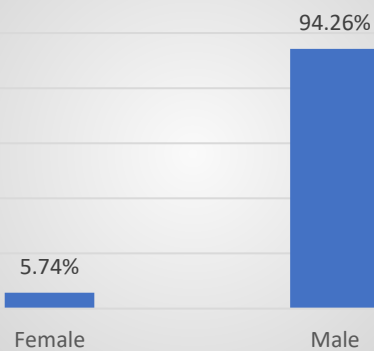

Jail Population - Behind the Walls

Behind the Walls: Detainees that are physically housed under the Sheriff's custody 24 hours a day/7 days a week. This includes all populations listed on this chart - Divisional populations male & female, Outside Counties, Hospital, PRC, Women's Residential, & VRIC. Detainees in court-ordered treatment programs (PRC, Women's Residential, VRIC) are housed at CCDOC 24 hours a day/7 days week.

Sheriff's Daily Report

11/23/2020

CCSO Population Demographics

In Confinement

Gender Distribution

Race Distribution

Age Distribution

Community Corrections

Gender Distribution

Race Distribution

Age Distribution