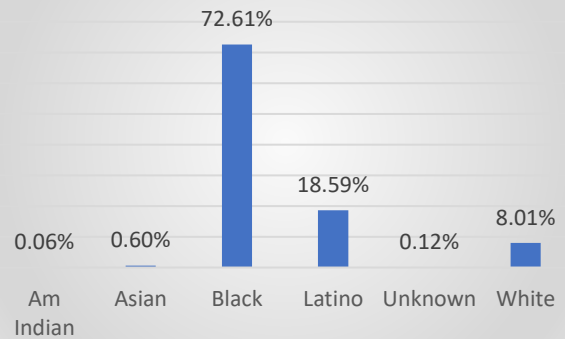

Jail Population - Behind the Walls

Behind the Walls: Detainees that are physically housed under the Sheriff's custody 24 hours a day/7 days a week. This includes all populations listed on this chart - Divisional populations male & female, Outside Counties, Hospital, PRC, Women's Residential, & VRIC. Detainees in court-ordered treatment programs (PRC, Women's Residential, VRIC) are housed at CCDOC 24 hours a day/7 days week.

Sheriff's Daily Report

11/23/2020

CCSO Population Demographics

In Confinement

Gender Distribution

Race Distribution

Age Distribution

Community Corrections

Gender Distribution

Race Distribution

Age Distribution