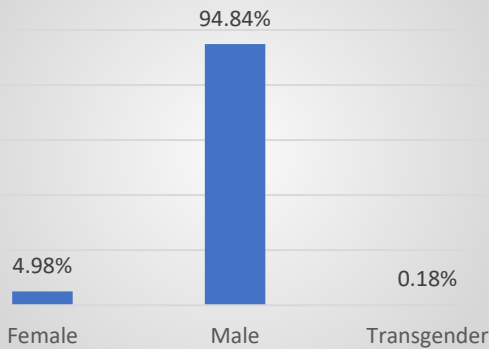

CCSO Population Demographics

In Confinement

Gender Distribution