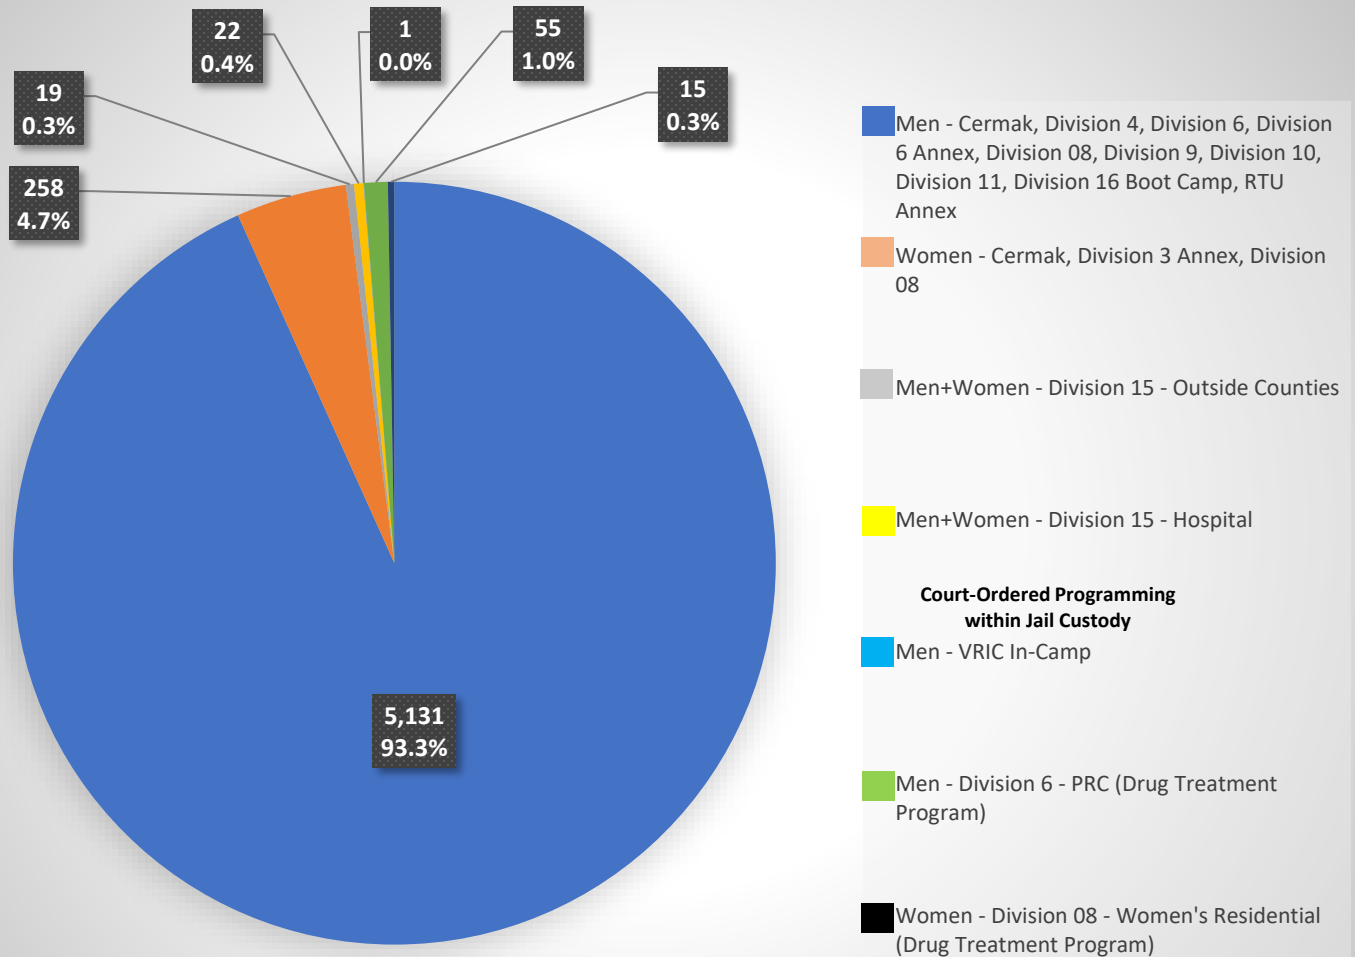

# Sheriff's Daily Report

11/21/2020

Under the Custody of the Sheriff	
<b>Total Male and Female</b>	<b>8,778</b>
Jail Population	5,501
Community Corrections	3,277

## Jail Population - Behind the Walls

Behind the Walls: Detainees that are physically housed under the Sheriff's custody 24 hours a day/7 days a week. This includes all populations listed on this chart - Divisional populations male & female, Outside Counties, Hospital, PRC, Women's Residential, & VRIC. Detainees in court-ordered treatment programs (PRC, Women's Residential, VRIC) are housed at CCDOC 24 hours a day/7 days week.

#### Race Distribution

#### Age Distribution