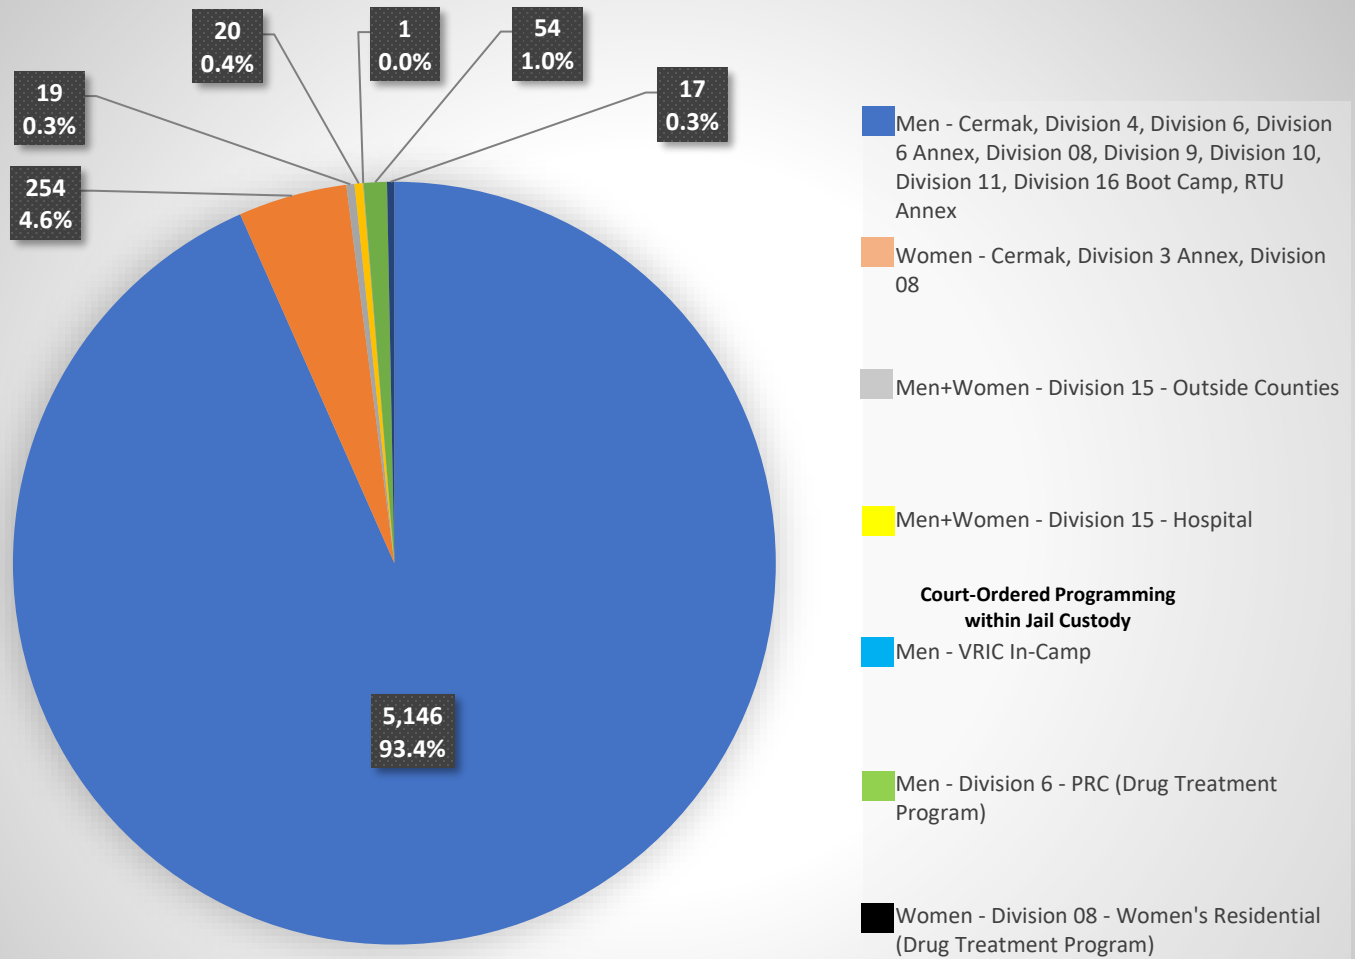

# Sheriff's Daily Report

11/20/2020

Under the Custody of the Sheriff	
Total Male and Female	8,787
Jail Population	5,511
Community Corrections	3,276

## Jail Population - Behind the Walls

Behind the Walls: Detainees that are physically housed under the Sheriff's custody 24 hours a day/7 days a week. This includes all populations listed on this chart - Divisional populations male & female, Outside Counties, Hospital, PRC, Women's Residential, & VRIC. Detainees in court-ordered treatment programs (PRC, Women's Residential, VRIC) are housed at CCDOC 24 hours a day/7 days week.

##### Race Distribution

##### Age Distribution