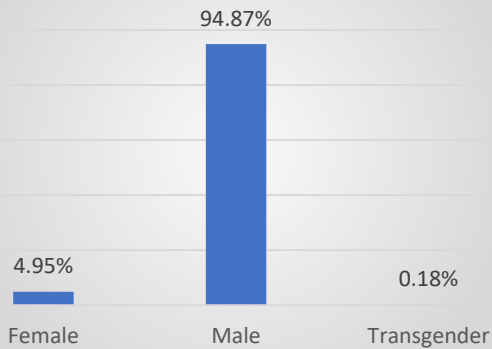

Sheriff's Daily Report

11/20/2020

CCSO Population Demographics

In Confinement

Gender Distribution