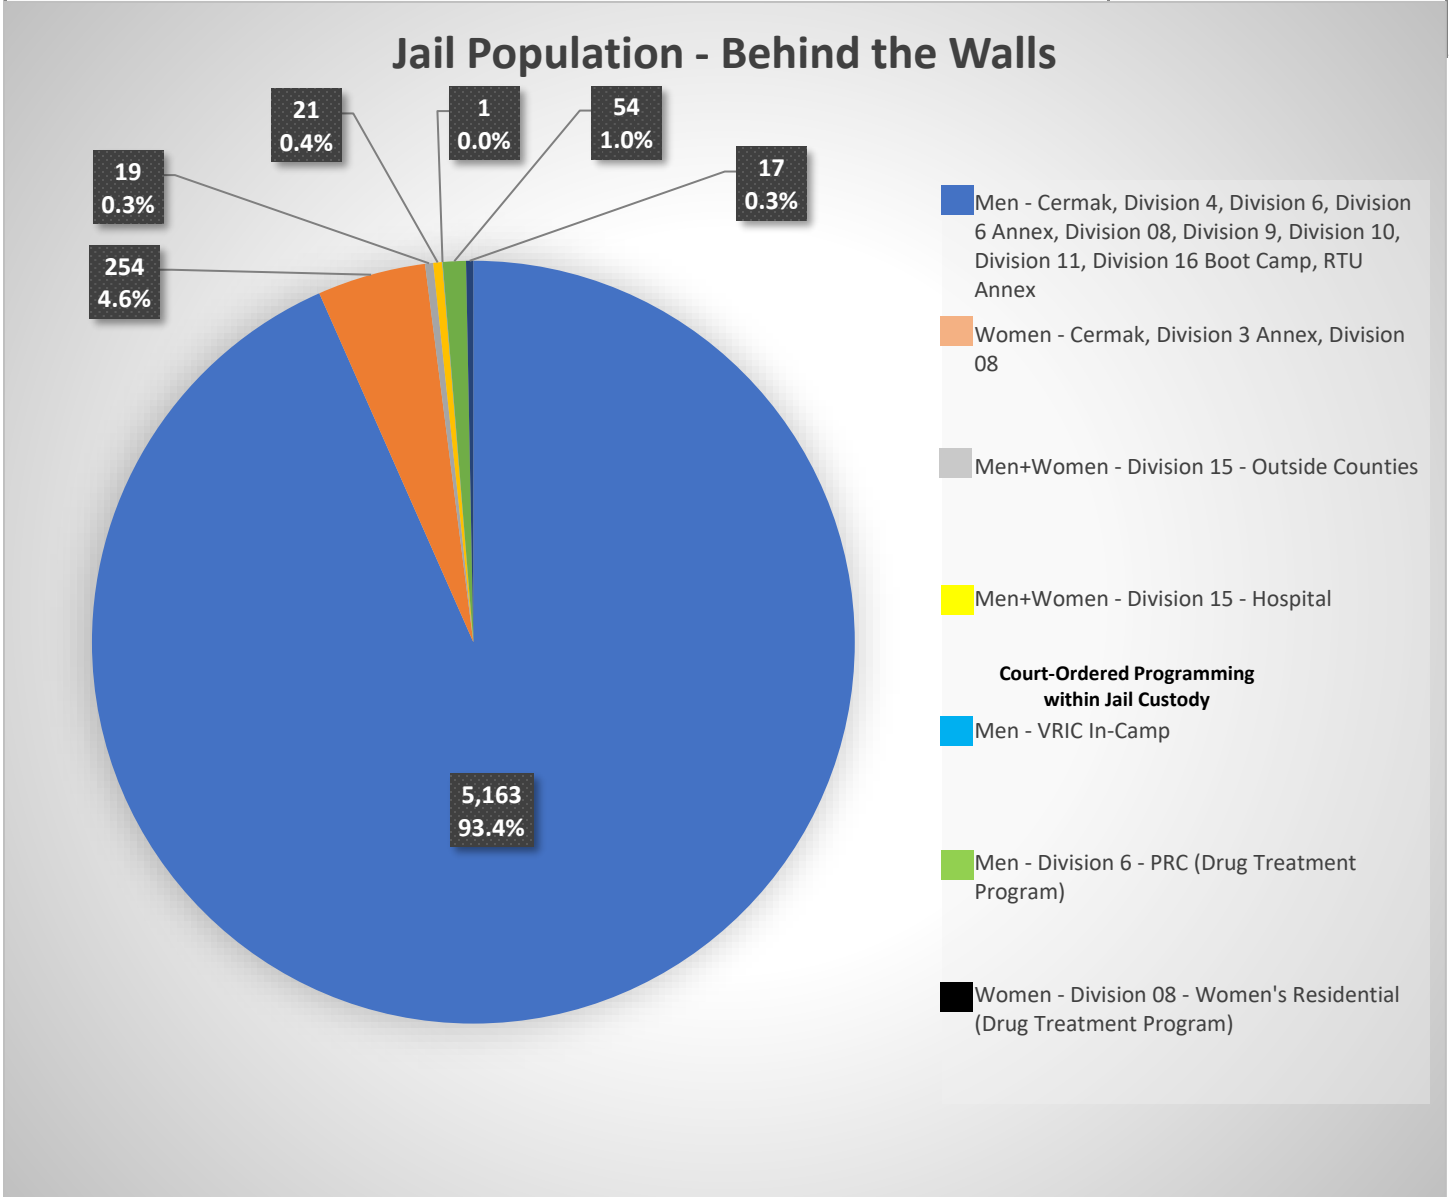

Sheriff's Daily Report

11/19/2020

Under the Custody of the Sheriff	
Total Male and Female	8,813
Jail Population	5,529
Community Corrections	3,284

Behind the Walls: Detainees that are physically housed under the Sheriff's custody 24 hours a day/7 days a week. This includes all populations listed on this chart - Divisional populations male & female, Outside Counties, Hospital, PRC, Women's Residential, & VRIC. Detainees in court-ordered treatment programs (PRC, Women's Residential, VRIC) are housed at CCDOC 24 hours a day/7 days week.

Sheriff's Daily Report

11/19/2020

CCSO Population Demographics

In Confinement

Gender Distribution

Race Distribution

Age Distribution

Community Corrections

Gender Distribution

Race Distribution

Age Distribution