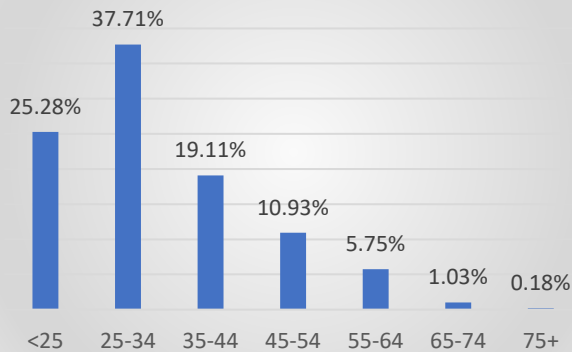

Sheriff's Daily Report

11/19/2020

Under the Custody of the Sheriff	
Total Male and Female	8,813
Jail Population	5,529
Community Corrections	3,284

Behind the Walls: Detainees that are physically housed under the Sheriff's custody 24 hours a day/7 days a week. This includes all populations listed on this chart - Divisional populations male & female, Outside Counties, Hospital, PRC, Women's Residential, & VRIC. Detainees in court-ordered treatment programs (PRC, Women's Residential, VRIC) are housed at CCDOC 24 hours a day/7 days week.

Sheriff's Daily Report

11/19/2020

CCSO Population Demographics

In Confinement

Gender Distribution

Race Distribution

Age Distribution

Community Corrections

Gender Distribution

Race Distribution

Age Distribution