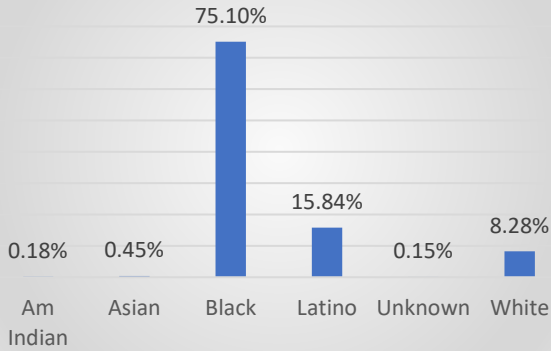

Sheriff's Daily Report

11/19/2020

Under the Custody of the Sheriff	
Total Male and Female	8,813
Jail Population	5,529
Community Corrections	3,284

Behind the Walls: Detainees that are physically housed under the Sheriff's custody 24 hours a day/7 days a week. This includes all populations listed on this chart - Divisional populations male & female, Outside Counties, Hospital, PRC, Women's Residential, & VRIC. Detainees in court-ordered treatment programs (PRC, Women's Residential, VRIC) are housed at CCDOC 24 hours a day/7 days week.

Sheriff's Daily Report

11/19/2020

CCSO Population Demographics

In Confinement

Gender Distribution

Race Distribution

Age Distribution

Community Corrections

Gender Distribution

Race Distribution

Age Distribution