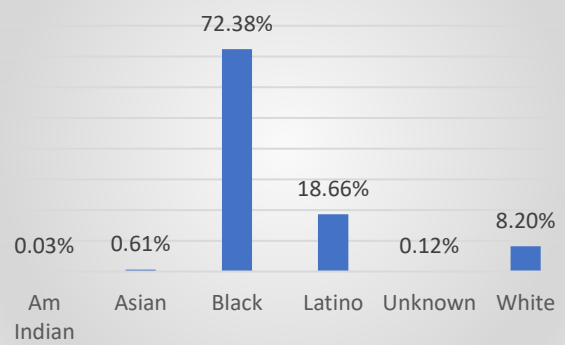

Sheriff's Daily Report

11/19/2020

Under the Custody of the Sheriff	
Total Male and Female	8,813
Jail Population	5,529
Community Corrections	3,284

Behind the Walls: Detainees that are physically housed under the Sheriff's custody 24 hours a day/7 days a week. This includes all populations listed on this chart - Divisional populations male & female, Outside Counties, Hospital, PRC, Women's Residential, & VRIC. Detainees in court-ordered treatment programs (PRC, Women's Residential, VRIC) are housed at CCDOC 24 hours a day/7 days week.

Sheriff's Daily Report

11/19/2020

CCSO Population Demographics

In Confinement

Gender Distribution

Race Distribution

Age Distribution

Community Corrections

Gender Distribution

Race Distribution

Age Distribution