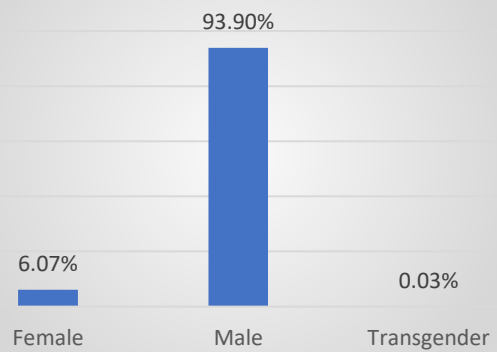

Sheriff's Daily Report

11/19/2020

Under the Custody of the Sheriff	
Total Male and Female	8,813
Jail Population	5,529
Community Corrections	3,284

Behind the Walls: Detainees that are physically housed under the Sheriff's custody 24 hours a day/7 days a week. This includes all populations listed on this chart - Divisional populations male & female, Outside Counties, Hospital, PRC, Women's Residential, & VRIC. Detainees in court-ordered treatment programs (PRC, Women's Residential, VRIC) are housed at CCDOC 24 hours a day/7 days week.

Sheriff's Daily Report

11/19/2020

CCSO Population Demographics

In Confinement

Gender Distribution

Race Distribution

Age Distribution

Community Corrections

Gender Distribution

Race Distribution

Age Distribution