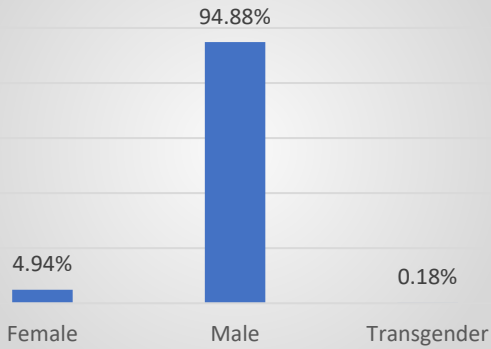

Sheriff's Daily Report

11/19/2020

CCSO Population Demographics

In Confinement

Gender Distribution