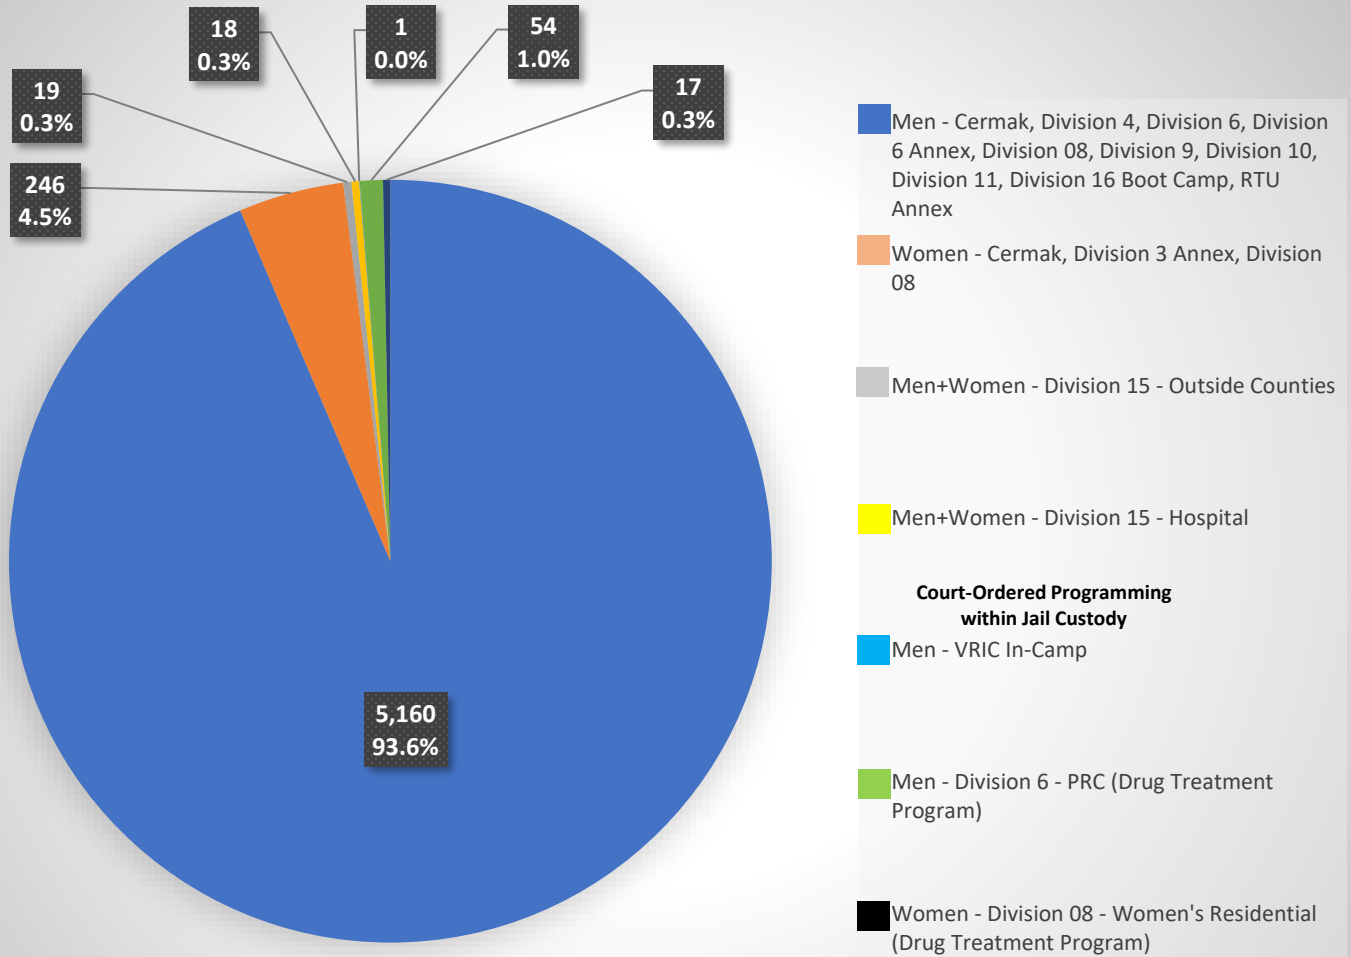

Sheriff's Daily Report

11/18/2020

Under the Custody of the Sheriff	
Total Male and Female	8,818
Jail Population	5,515
Community Corrections	3,303

Jail Population - Behind the Walls

Behind the Walls: Detainees that are physically housed under the Sheriff's custody 24 hours a day/7 days a week. This includes all populations listed on this chart - Divisional populations male & female, Outside Counties, Hospital, PRC, Women's Residential, & VRIC. Detainees in court-ordered treatment programs (PRC, Women's Residential, VRIC) are housed at CCDOC 24 hours a day/7 days week.

Sheriff's Daily Report

11/18/2020

CCSO Population Demographics

In Confinement

Gender Distribution

Race Distribution

Age Distribution

Community Corrections

Gender Distribution

Race Distribution

Age Distribution