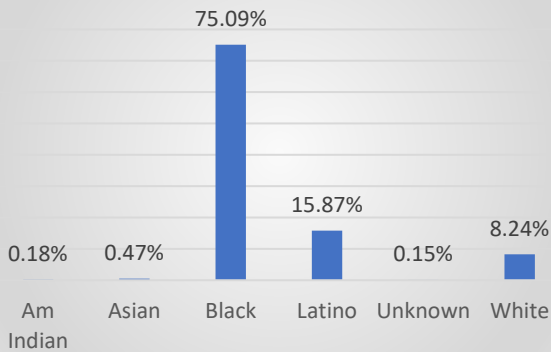

Sheriff's Daily Report

11/18/2020

Under the Custody of the Sheriff	
Total Male and Female	8,818
Jail Population	5,515
Community Corrections	3,303

Jail Population - Behind the Walls

Behind the Walls: Detainees that are physically housed under the Sheriff's custody 24 hours a day/7 days a week. This includes all populations listed on this chart - Divisional populations male & female, Outside Counties, Hospital, PRC, Women's Residential, & VRIC. Detainees in court-ordered treatment programs (PRC, Women's Residential, VRIC) are housed at CCDOC 24 hours a day/7 days week.

Sheriff's Daily Report

11/18/2020

CCSO Population Demographics

In Confinement

Gender Distribution

Race Distribution

Age Distribution

Community Corrections

Gender Distribution

Race Distribution

Age Distribution