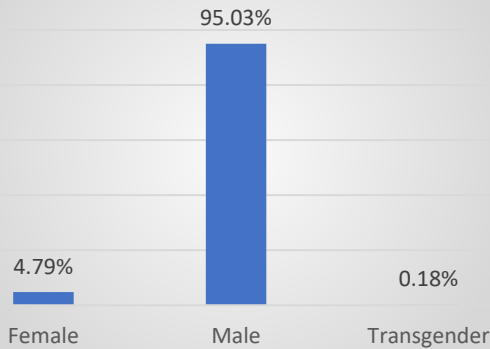

Sheriff's Daily Report

11/18/2020

CCSO Population Demographics

In Confinement

Gender Distribution