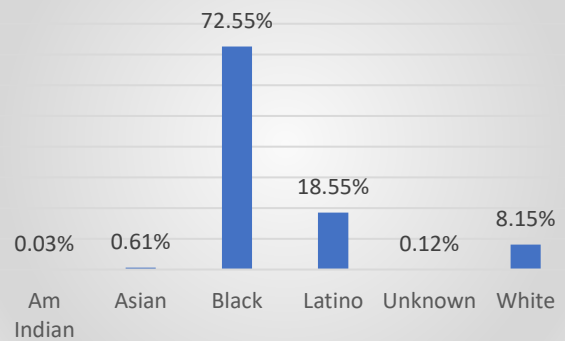

Sheriff's Daily Report

11/18/2020

Under the Custody of the Sheriff	
Total Male and Female	8,818
Jail Population	5,515
Community Corrections	3,303

Jail Population - Behind the Walls

Behind the Walls: Detainees that are physically housed under the Sheriff's custody 24 hours a day/7 days a week. This includes all populations listed on this chart - Divisional populations male & female, Outside Counties, Hospital, PRC, Women's Residential, & VRIC. Detainees in court-ordered treatment programs (PRC, Women's Residential, VRIC) are housed at CCDOC 24 hours a day/7 days week.

Sheriff's Daily Report

11/18/2020

CCSO Population Demographics

In Confinement

Gender Distribution

Race Distribution

Age Distribution

Community Corrections

Gender Distribution

Race Distribution

Age Distribution