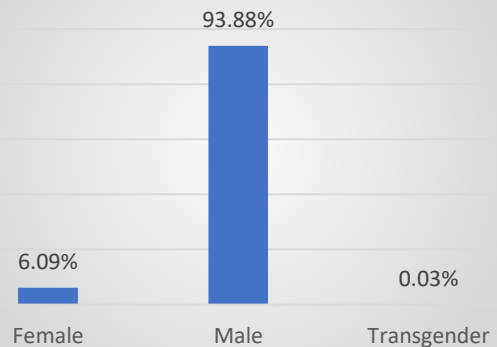

Sheriff's Daily Report

11/18/2020

Under the Custody of the Sheriff	
Total Male and Female	8,818
Jail Population	5,515
Community Corrections	3,303

Jail Population - Behind the Walls

Behind the Walls: Detainees that are physically housed under the Sheriff's custody 24 hours a day/7 days a week. This includes all populations listed on this chart - Divisional populations male & female, Outside Counties, Hospital, PRC, Women's Residential, & VRIC. Detainees in court-ordered treatment programs (PRC, Women's Residential, VRIC) are housed at CCDOC 24 hours a day/7 days week.

Sheriff's Daily Report

11/18/2020

CCSO Population Demographics

In Confinement

Gender Distribution

Race Distribution

Age Distribution

Community Corrections

Gender Distribution

Race Distribution

Age Distribution