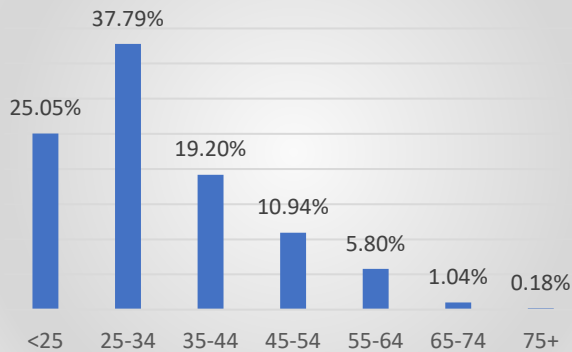

Sheriff's Daily Report

11/18/2020

Under the Custody of the Sheriff	
Total Male and Female	8,818
Jail Population	5,515
Community Corrections	3,303

Jail Population - Behind the Walls

Behind the Walls: Detainees that are physically housed under the Sheriff's custody 24 hours a day/7 days a week. This includes all populations listed on this chart - Divisional populations male & female, Outside Counties, Hospital, PRC, Women's Residential, & VRIC. Detainees in court-ordered treatment programs (PRC, Women's Residential, VRIC) are housed at CCDOC 24 hours a day/7 days week.

Sheriff's Daily Report

11/18/2020

CCSO Population Demographics

In Confinement

Gender Distribution

Race Distribution

Age Distribution

Community Corrections

Gender Distribution

Race Distribution

Age Distribution