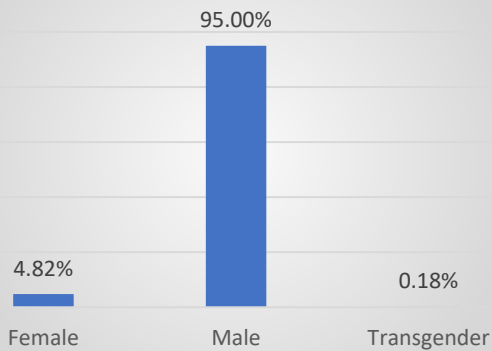

Sheriff's Daily Report

11/17/2020

CCSO Population Demographics

In Confinement

Gender Distribution