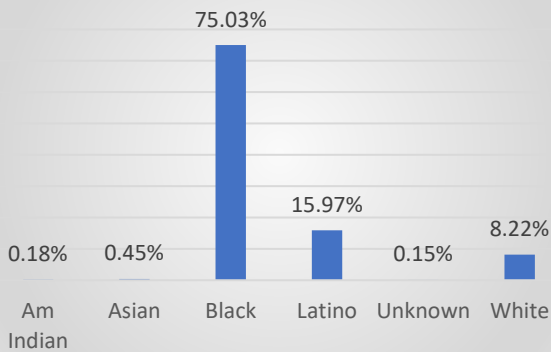

Sheriff's Daily Report

11/17/2020

Under the Custody of the Sheriff	
Total Male and Female	8,829
Jail Population	5,518
Community Corrections	3,311

Jail Population - Behind the Walls

Behind the Walls: Detainees that are physically housed under the Sheriff's custody 24 hours a day/7 days a week. This includes all populations listed on this chart - Divisional populations male & female, Outside Counties, Hospital, PRC, Women's Residential, & VRIC. Detainees in court-ordered treatment programs (PRC, Women's Residential, VRIC) are housed at CCDOC 24 hours a day/7 days week.

Sheriff's Daily Report

11/17/2020

CCSO Population Demographics

In Confinement

Gender Distribution

Race Distribution

Age Distribution

Community Corrections

Gender Distribution

Race Distribution

Age Distribution