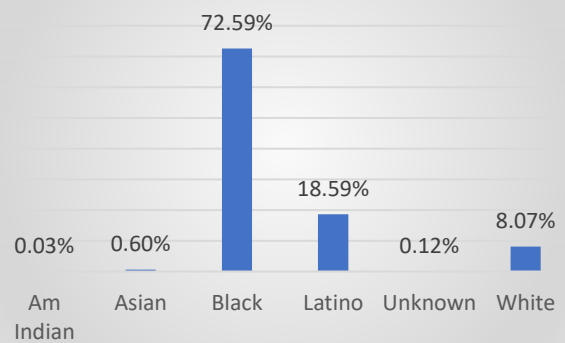

Sheriff's Daily Report

11/17/2020

Under the Custody of the Sheriff	
Total Male and Female	8,829
Jail Population	5,518
Community Corrections	3,311

Jail Population - Behind the Walls

Behind the Walls: Detainees that are physically housed under the Sheriff's custody 24 hours a day/7 days a week. This includes all populations listed on this chart - Divisional populations male & female, Outside Counties, Hospital, PRC, Women's Residential, & VRIC. Detainees in court-ordered treatment programs (PRC, Women's Residential, VRIC) are housed at CCDOC 24 hours a day/7 days week.

Sheriff's Daily Report

11/17/2020

CCSO Population Demographics

In Confinement

Gender Distribution

Race Distribution

Age Distribution

Community Corrections

Gender Distribution

Race Distribution

Age Distribution