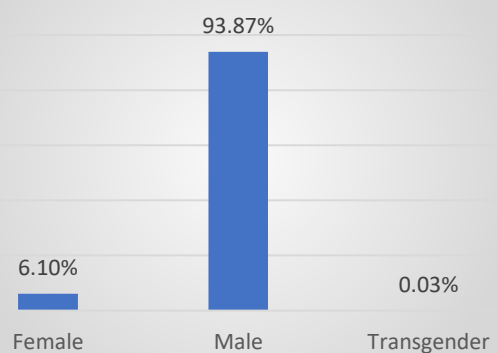

Sheriff's Daily Report

11/17/2020

Under the Custody of the Sheriff	
Total Male and Female	8,829
Jail Population	5,518
Community Corrections	3,311

Jail Population - Behind the Walls

Behind the Walls: Detainees that are physically housed under the Sheriff's custody 24 hours a day/7 days a week. This includes all populations listed on this chart - Divisional populations male & female, Outside Counties, Hospital, PRC, Women's Residential, & VRIC. Detainees in court-ordered treatment programs (PRC, Women's Residential, VRIC) are housed at CCDOC 24 hours a day/7 days week.

Sheriff's Daily Report

11/17/2020

CCSO Population Demographics

In Confinement

Gender Distribution

Race Distribution

Age Distribution

Community Corrections

Gender Distribution

Race Distribution

Age Distribution