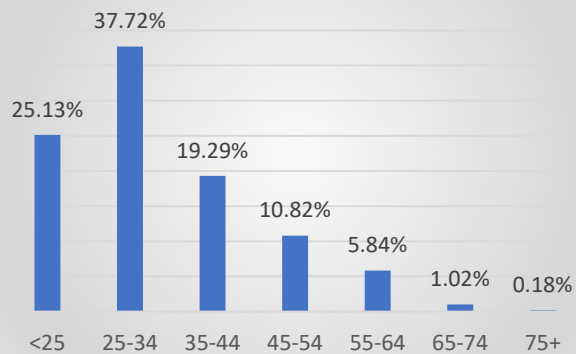

Sheriff's Daily Report

11/17/2020

Under the Custody of the Sheriff	
Total Male and Female	8,829
Jail Population	5,518
Community Corrections	3,311

Jail Population - Behind the Walls

Behind the Walls: Detainees that are physically housed under the Sheriff's custody 24 hours a day/7 days a week. This includes all populations listed on this chart - Divisional populations male & female, Outside Counties, Hospital, PRC, Women's Residential, & VRIC. Detainees in court-ordered treatment programs (PRC, Women's Residential, VRIC) are housed at CCDOC 24 hours a day/7 days week.

Sheriff's Daily Report

11/17/2020

CCSO Population Demographics

In Confinement

Gender Distribution

Race Distribution

Age Distribution

Community Corrections

Gender Distribution

Race Distribution

Age Distribution