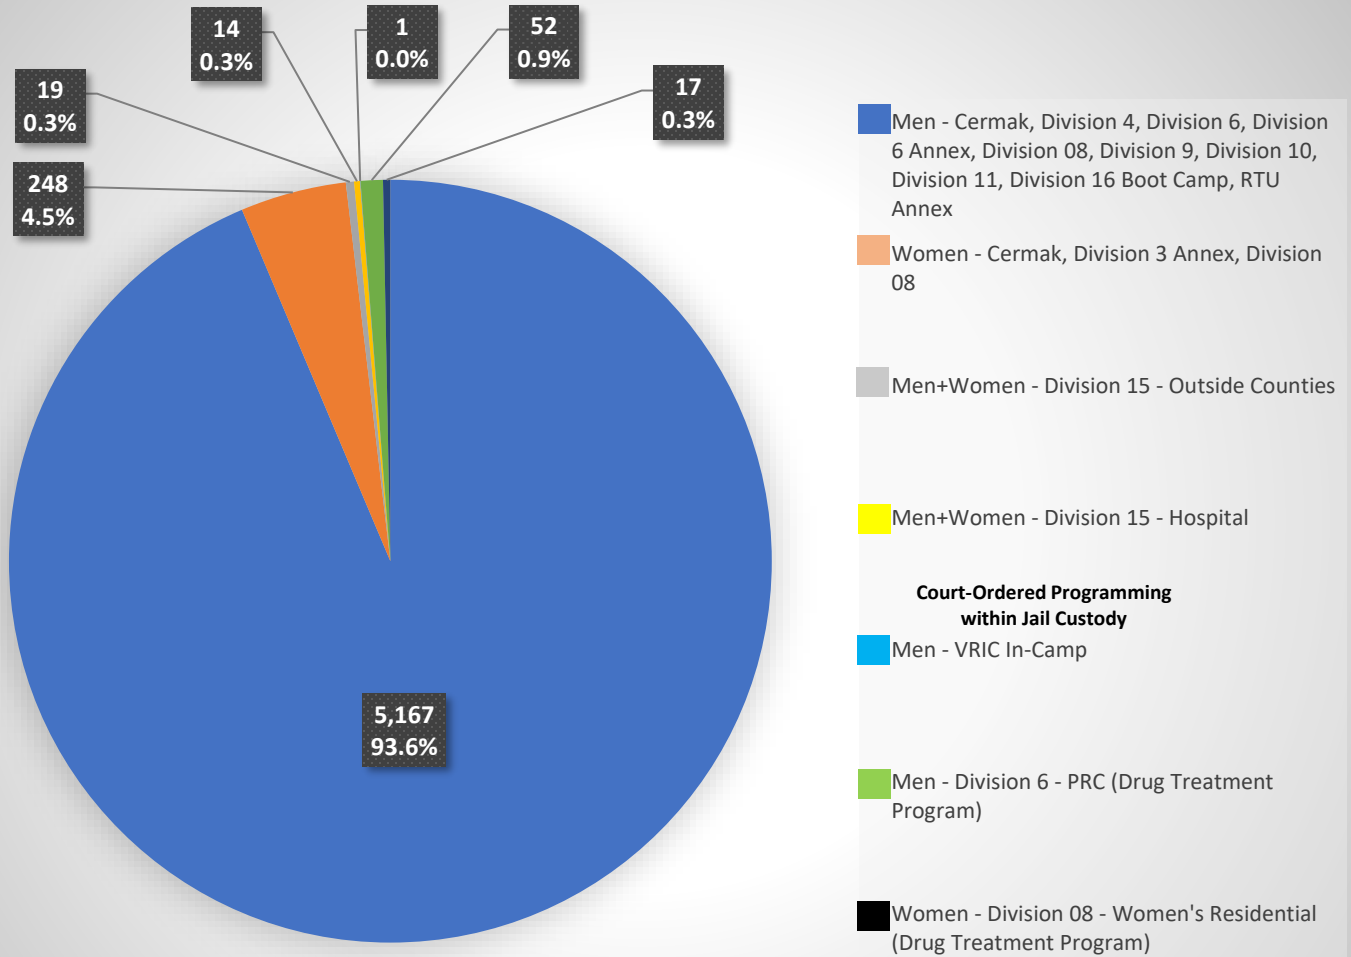

Sheriff's Daily Report

11/17/2020

Under the Custody of the Sheriff	
Total Male and Female	8,829
Jail Population	5,518
Community Corrections	3,311

Jail Population - Behind the Walls

Behind the Walls: Detainees that are physically housed under the Sheriff's custody 24 hours a day/7 days a week. This includes all populations listed on this chart - Divisional populations male & female, Outside Counties, Hospital, PRC, Women's Residential, & VRIC. Detainees in court-ordered treatment programs (PRC, Women's Residential, VRIC) are housed at CCDOC 24 hours a day/7 days week.

Sheriff's Daily Report

11/17/2020

CCSO Population Demographics

In Confinement

Gender Distribution

Race Distribution

Age Distribution

Community Corrections

Gender Distribution

Race Distribution

Age Distribution