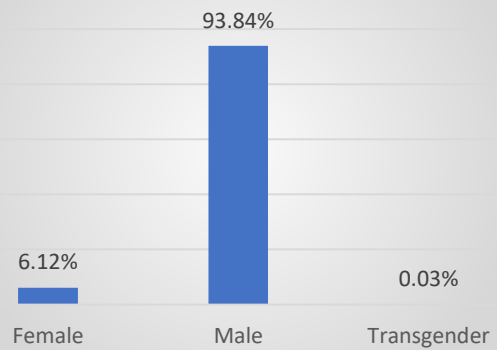

Sheriff's Daily Report

11/15/2020

Under the Custody of the Sheriff	
Total Male and Female	8,794
Jail Population	5,492
Community Corrections	3,302

Jail Population - Behind the Walls

Behind the Walls: Detainees that are physically housed under the Sheriff's custody 24 hours a day/7 days a week. This includes all populations listed on this chart - Divisional populations male & female, Outside Counties, Hospital, PRC, Women's Residential, & VRIC. Detainees in court-ordered treatment programs (PRC, Women's Residential, VRIC) are housed at CCDOC 24 hours a day/7 days week.

Sheriff's Daily Report

11/15/2020

CCSO Population Demographics

In Confinement

Gender Distribution

Race Distribution

Age Distribution

Community Corrections

Gender Distribution

Race Distribution

Age Distribution