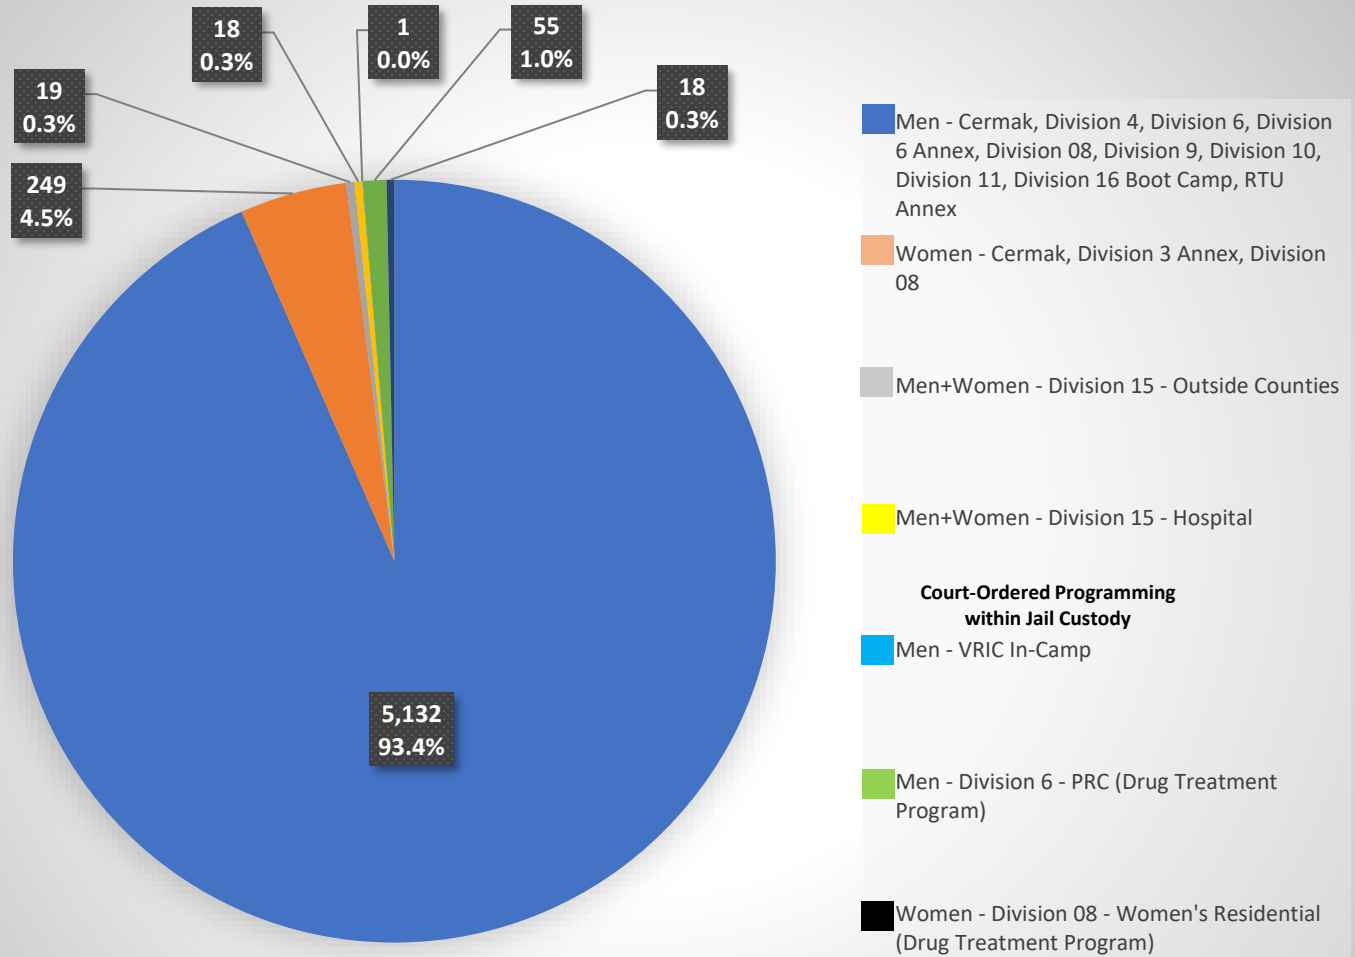

Sheriff's Daily Report

11/15/2020

Under the Custody of the Sheriff	
Total Male and Female	8,794
Jail Population	5,492
Community Corrections	3,302

Jail Population - Behind the Walls

Behind the Walls: Detainees that are physically housed under the Sheriff's custody 24 hours a day/7 days a week. This includes all populations listed on this chart - Divisional populations male & female, Outside Counties, Hospital, PRC, Women's Residential, & VRIC. Detainees in court-ordered treatment programs (PRC, Women's Residential, VRIC) are housed at CCDOC 24 hours a day/7 days week.

Sheriff's Daily Report

11/15/2020

CCSO Population Demographics

In Confinement

Gender Distribution

Race Distribution

Age Distribution

Community Corrections

Gender Distribution

Race Distribution

Age Distribution