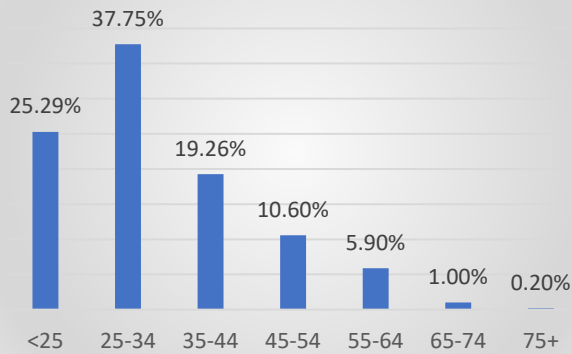

Sheriff's Daily Report

11/15/2020

Under the Custody of the Sheriff	
Total Male and Female	8,794
Jail Population	5,492
Community Corrections	3,302

Jail Population - Behind the Walls

Behind the Walls: Detainees that are physically housed under the Sheriff's custody 24 hours a day/7 days a week. This includes all populations listed on this chart - Divisional populations male & female, Outside Counties, Hospital, PRC, Women's Residential, & VRIC. Detainees in court-ordered treatment programs (PRC, Women's Residential, VRIC) are housed at CCDOC 24 hours a day/7 days week.

Sheriff's Daily Report

11/15/2020

CCSO Population Demographics

In Confinement

Gender Distribution

Race Distribution

Age Distribution

Community Corrections

Gender Distribution

Race Distribution

Age Distribution