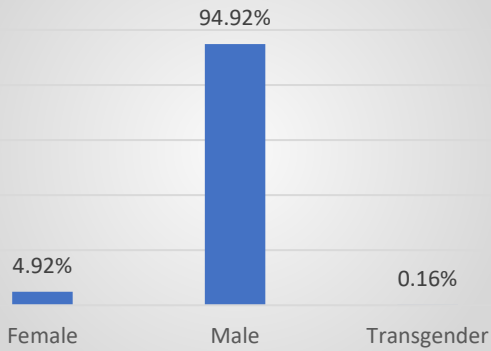

CCSO Population Demographics

In Confinement

Gender Distribution