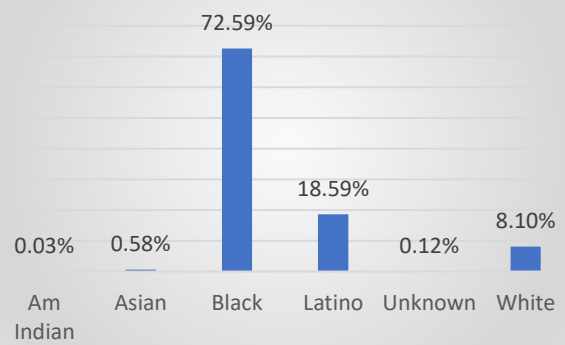

Sheriff's Daily Report

11/15/2020

Under the Custody of the Sheriff	
Total Male and Female	8,794
Jail Population	5,492
Community Corrections	3,302

Jail Population - Behind the Walls

Behind the Walls: Detainees that are physically housed under the Sheriff's custody 24 hours a day/7 days a week. This includes all populations listed on this chart - Divisional populations male & female, Outside Counties, Hospital, PRC, Women's Residential, & VRIC. Detainees in court-ordered treatment programs (PRC, Women's Residential, VRIC) are housed at CCDOC 24 hours a day/7 days week.

Sheriff's Daily Report

11/15/2020

CCSO Population Demographics

In Confinement

Gender Distribution

Race Distribution

Age Distribution

Community Corrections

Gender Distribution

Race Distribution

Age Distribution