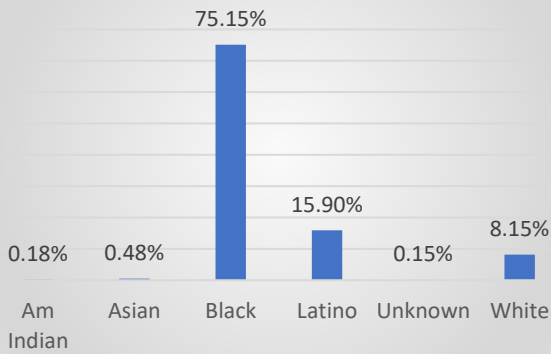

Sheriff's Daily Report

11/15/2020

Under the Custody of the Sheriff	
Total Male and Female	8,794
Jail Population	5,492
Community Corrections	3,302

Jail Population - Behind the Walls

Behind the Walls: Detainees that are physically housed under the Sheriff's custody 24 hours a day/7 days a week. This includes all populations listed on this chart - Divisional populations male & female, Outside Counties, Hospital, PRC, Women's Residential, & VRIC. Detainees in court-ordered treatment programs (PRC, Women's Residential, VRIC) are housed at CCDOC 24 hours a day/7 days week.

Sheriff's Daily Report

11/15/2020

CCSO Population Demographics

In Confinement

Gender Distribution

Race Distribution

Age Distribution

Community Corrections

Gender Distribution

Race Distribution

Age Distribution