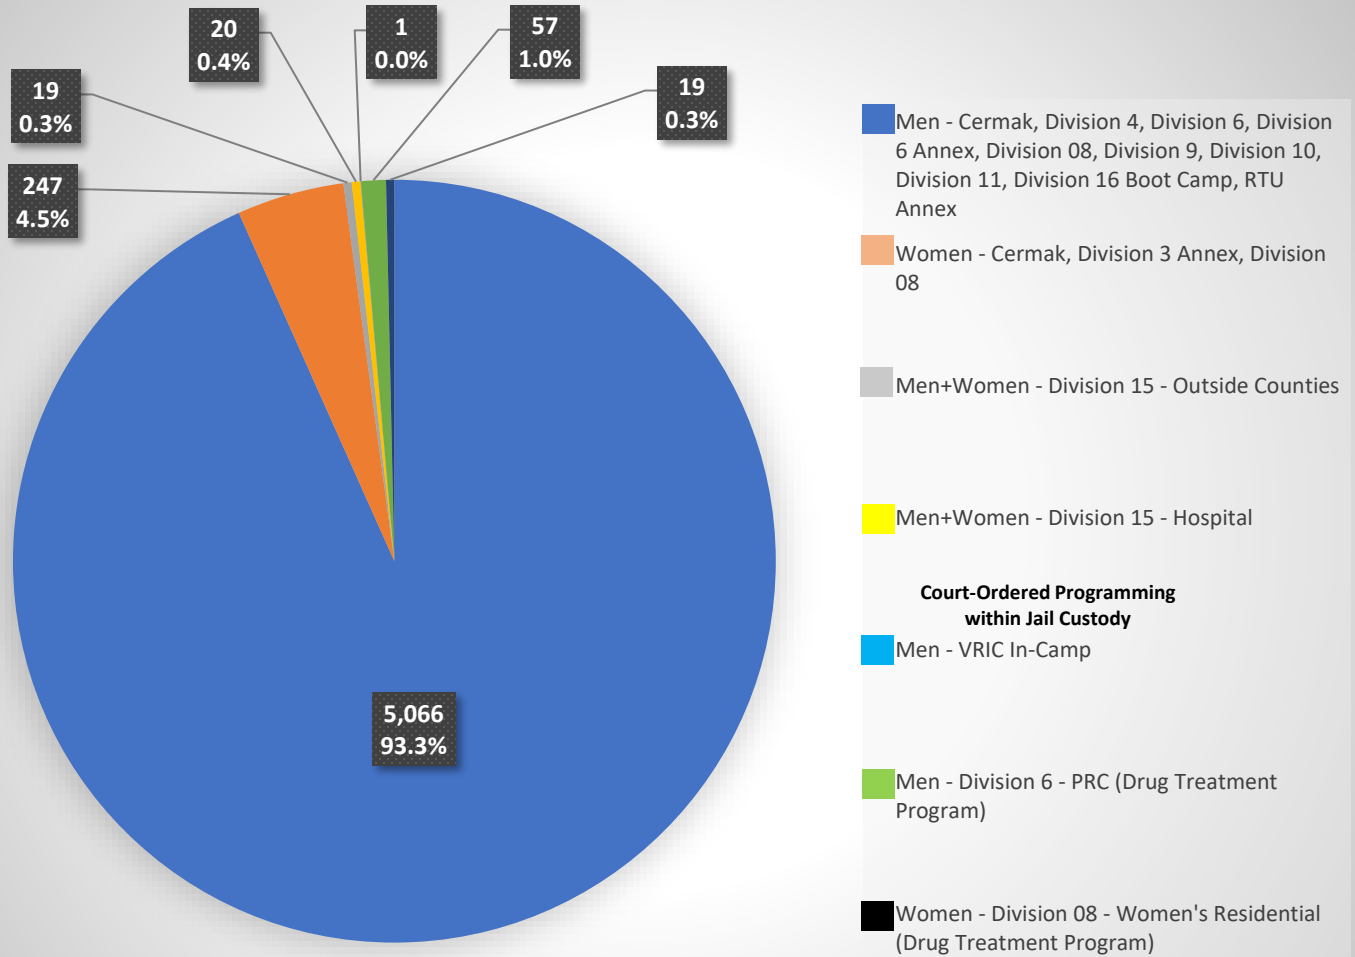

# Sheriff's Daily Report

11/11/2020

Under the Custody of the Sheriff	
<b>Total Male and Female</b>	<b>8,730</b>
Jail Population	5,429
Community Corrections	3,301

## Jail Population - Behind the Walls

Behind the Walls: Detainees that are physically housed under the Sheriff's custody 24 hours a day/7 days a week. This includes all populations listed on this chart - Divisional populations male & female, Outside Counties, Hospital, PRC, Women's Residential, & VRIC. Detainees in court-ordered treatment programs (PRC, Women's Residential, VRIC) are housed at CCDOC 24 hours a day/7 days week.

#### Race Distribution

#### Age Distribution