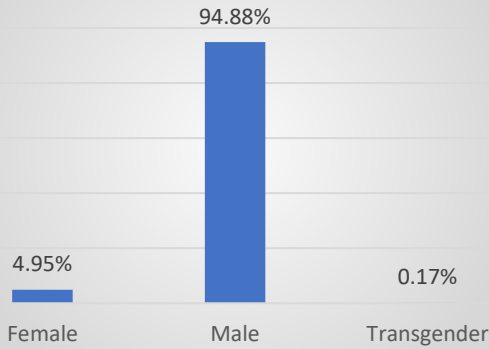

CCSO Population Demographics

In Confinement

Gender Distribution