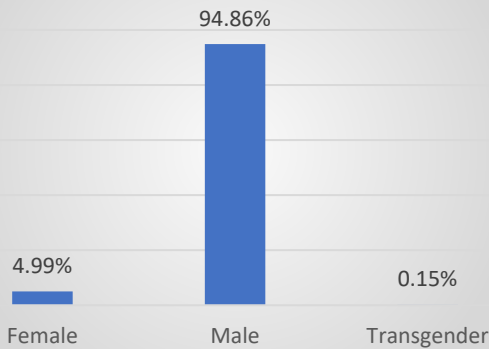

Sheriff's Daily Report

11/9/2020

CCSO Population Demographics

In Confinement

Gender Distribution