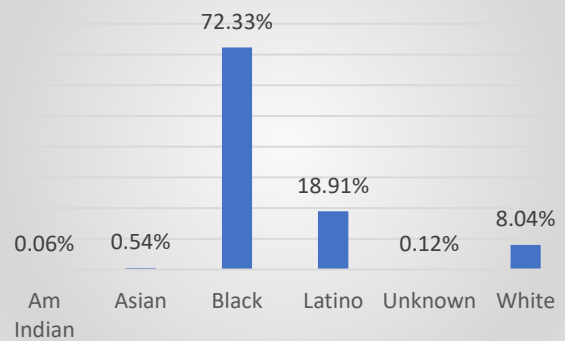

Sheriff's Daily Report

11/9/2020

Under the Custody of the Sheriff	
Total Male and Female	8,785
Jail Population	5,471
Community Corrections	3,314

Jail Population - Behind the Walls

Behind the Walls: Detainees that are physically housed under the Sheriff's custody 24 hours a day/7 days a week. This includes all populations listed on this chart - Divisional populations male & female, Outside Counties, Hospital, PRC, Women's Residential, & VRIC. Detainees in court-ordered treatment programs (PRC, Women's Residential, VRIC) are housed at CCDOC 24 hours a day/7 days week.

Sheriff's Daily Report

11/9/2020

CCSO Population Demographics

In Confinement

Gender Distribution

Race Distribution

Age Distribution

Community Corrections

Gender Distribution

Race Distribution

Age Distribution