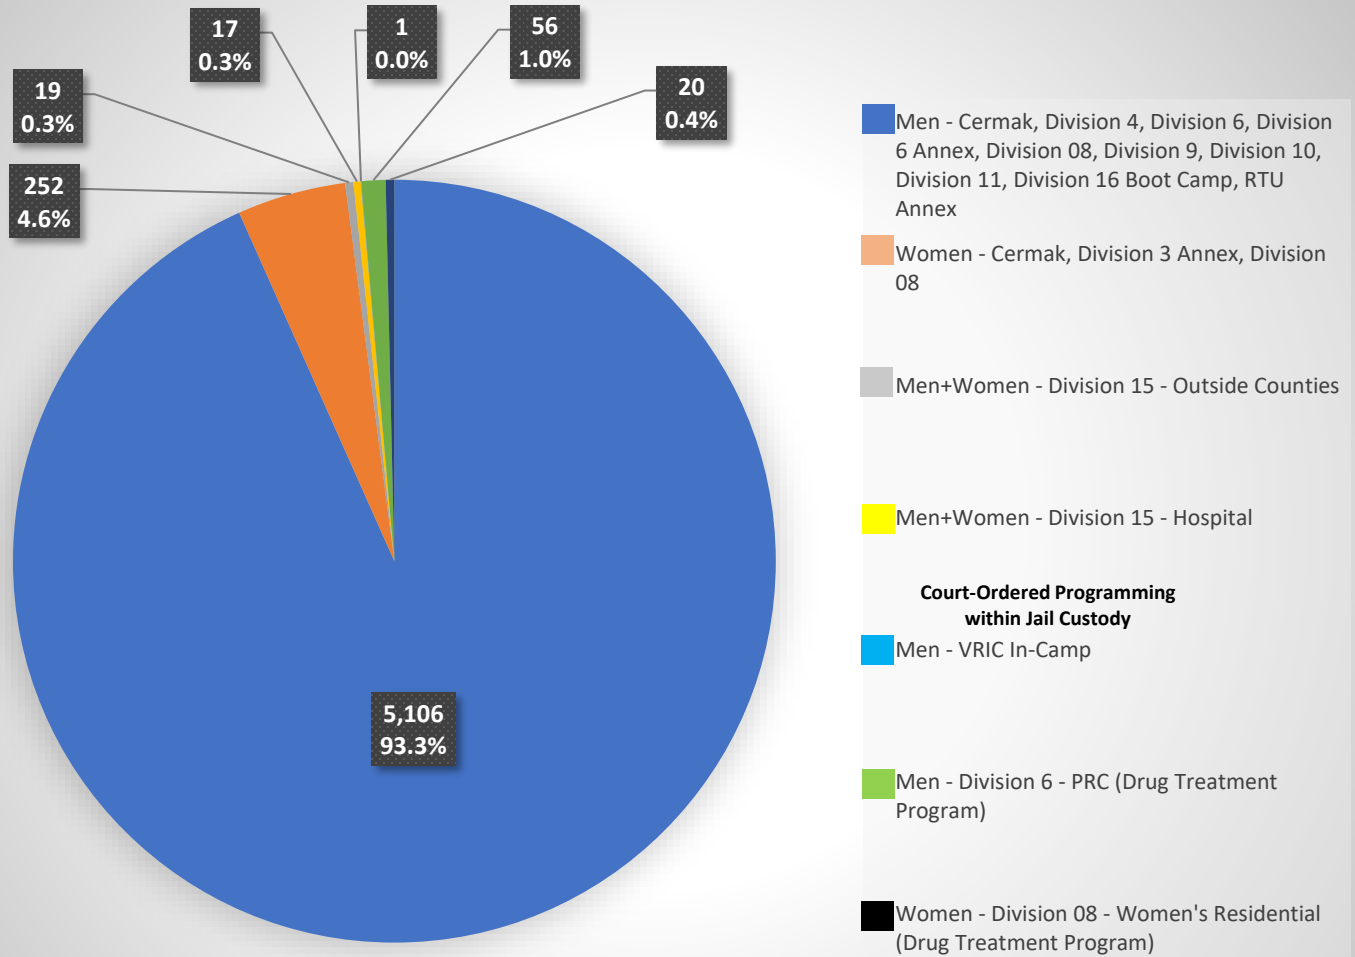

Sheriff's Daily Report

11/9/2020

Under the Custody of the Sheriff	
Total Male and Female	8,785
Jail Population	5,471
Community Corrections	3,314

Jail Population - Behind the Walls

Behind the Walls: Detainees that are physically housed under the Sheriff's custody 24 hours a day/7 days a week. This includes all populations listed on this chart - Divisional populations male & female, Outside Counties, Hospital, PRC, Women's Residential, & VRIC. Detainees in court-ordered treatment programs (PRC, Women's Residential, VRIC) are housed at CCDOC 24 hours a day/7 days week.

Sheriff's Daily Report

11/9/2020

CCSO Population Demographics

In Confinement

Gender Distribution

Race Distribution

Age Distribution

Community Corrections

Gender Distribution

Race Distribution

Age Distribution