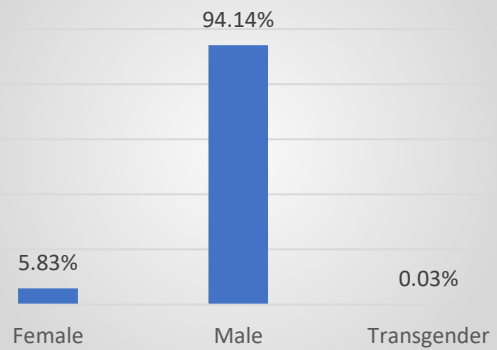

Sheriff's Daily Report

11/9/2020

Under the Custody of the Sheriff	
Total Male and Female	8,785
Jail Population	5,471
Community Corrections	3,314

Jail Population - Behind the Walls

Behind the Walls: Detainees that are physically housed under the Sheriff's custody 24 hours a day/7 days a week. This includes all populations listed on this chart - Divisional populations male & female, Outside Counties, Hospital, PRC, Women's Residential, & VRIC. Detainees in court-ordered treatment programs (PRC, Women's Residential, VRIC) are housed at CCDOC 24 hours a day/7 days week.

Sheriff's Daily Report

11/9/2020

CCSO Population Demographics

In Confinement

Gender Distribution

Race Distribution

Age Distribution

Community Corrections

Gender Distribution

Race Distribution

Age Distribution