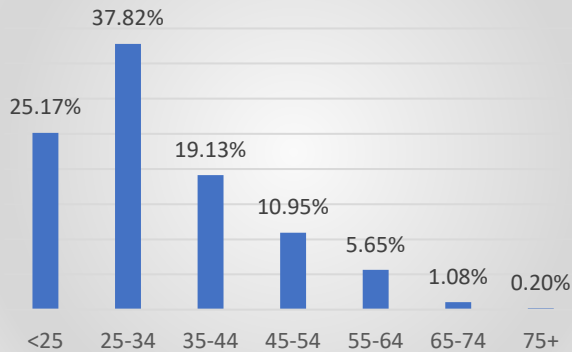

Sheriff's Daily Report

11/9/2020

Under the Custody of the Sheriff	
Total Male and Female	8,785
Jail Population	5,471
Community Corrections	3,314

Jail Population - Behind the Walls

Behind the Walls: Detainees that are physically housed under the Sheriff's custody 24 hours a day/7 days a week. This includes all populations listed on this chart - Divisional populations male & female, Outside Counties, Hospital, PRC, Women's Residential, & VRIC. Detainees in court-ordered treatment programs (PRC, Women's Residential, VRIC) are housed at CCDOC 24 hours a day/7 days week.

Sheriff's Daily Report

11/9/2020

CCSO Population Demographics

In Confinement

Gender Distribution

Race Distribution

Age Distribution

Community Corrections

Gender Distribution

Race Distribution

Age Distribution