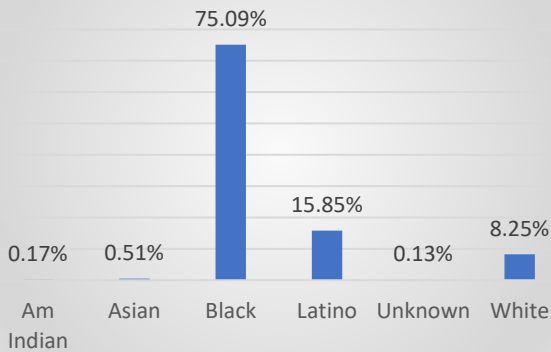

Sheriff's Daily Report

11/9/2020

Under the Custody of the Sheriff	
Total Male and Female	8,785
Jail Population	5,471
Community Corrections	3,314

Jail Population - Behind the Walls

Behind the Walls: Detainees that are physically housed under the Sheriff's custody 24 hours a day/7 days a week. This includes all populations listed on this chart - Divisional populations male & female, Outside Counties, Hospital, PRC, Women's Residential, & VRIC. Detainees in court-ordered treatment programs (PRC, Women's Residential, VRIC) are housed at CCDOC 24 hours a day/7 days week.

Sheriff's Daily Report

11/9/2020

CCSO Population Demographics

In Confinement

Gender Distribution

Race Distribution

Age Distribution

Community Corrections

Gender Distribution

Race Distribution

Age Distribution