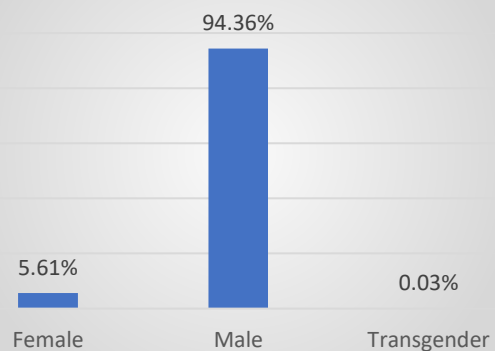

Sheriff's Daily Report

11/4/2020

Under the Custody of the Sheriff	
Total Male and Female	8,775
Jail Population	5,454
Community Corrections	3,321

Jail Population - Behind the Walls

Behind the Walls: Detainees that are physically housed under the Sheriff's custody 24 hours a day/7 days a week. This includes all populations listed on this chart - Divisional populations male & female, Outside Counties, Hospital, PRC, Women's Residential, & VRIC. Detainees in court-ordered treatment programs (PRC, Women's Residential, VRIC) are housed at CCDOC 24 hours a day/7 days week.

Sheriff's Daily Report

11/4/2020

CCSO Population Demographics

In Confinement

Gender Distribution

Race Distribution

Age Distribution

Community Corrections

Gender Distribution

Race Distribution

Age Distribution