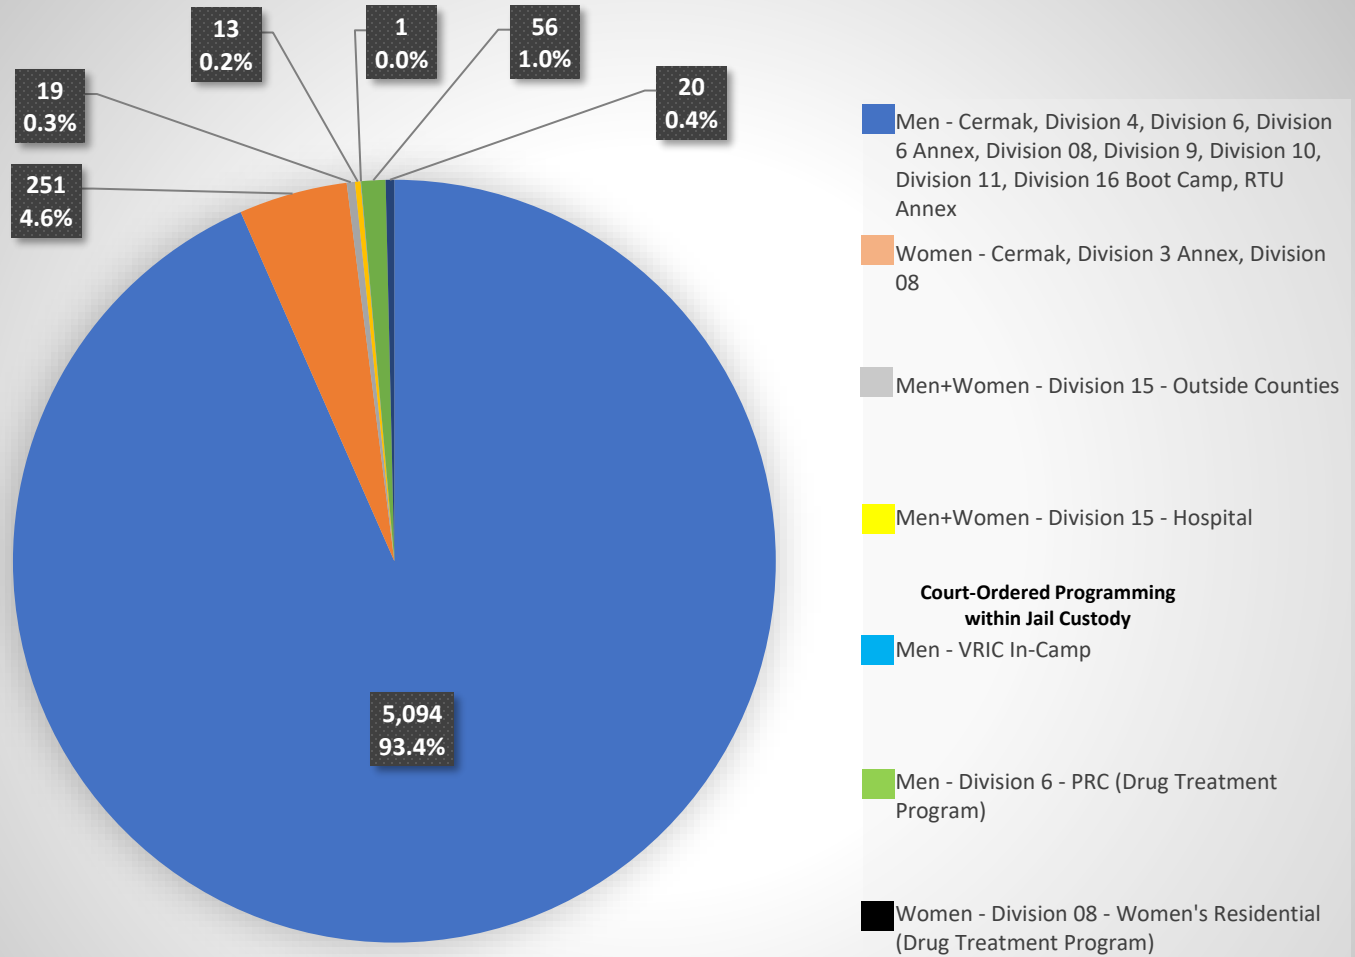

Sheriff's Daily Report

11/4/2020

Under the Custody of the Sheriff	
Total Male and Female	8,775
Jail Population	5,454
Community Corrections	3,321

Jail Population - Behind the Walls

Behind the Walls: Detainees that are physically housed under the Sheriff's custody 24 hours a day/7 days a week. This includes all populations listed on this chart - Divisional populations male & female, Outside Counties, Hospital, PRC, Women's Residential, & VRIC. Detainees in court-ordered treatment programs (PRC, Women's Residential, VRIC) are housed at CCDOC 24 hours a day/7 days week.

Sheriff's Daily Report

11/4/2020

CCSO Population Demographics

In Confinement

Gender Distribution

Race Distribution

Age Distribution

Community Corrections

Gender Distribution

Race Distribution

Age Distribution