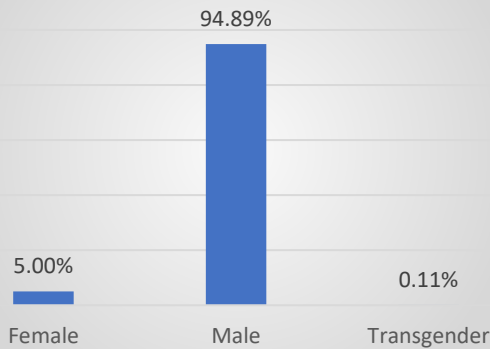

CCSO Population Demographics

In Confinement

Gender Distribution