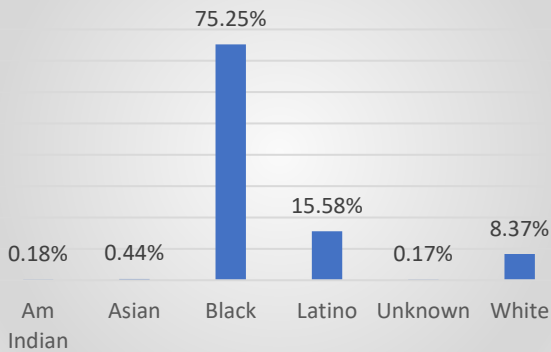

Sheriff's Daily Report

11/4/2020

Under the Custody of the Sheriff	
Total Male and Female	8,775
Jail Population	5,454
Community Corrections	3,321

Jail Population - Behind the Walls

Behind the Walls: Detainees that are physically housed under the Sheriff's custody 24 hours a day/7 days a week. This includes all populations listed on this chart - Divisional populations male & female, Outside Counties, Hospital, PRC, Women's Residential, & VRIC. Detainees in court-ordered treatment programs (PRC, Women's Residential, VRIC) are housed at CCDOC 24 hours a day/7 days week.

Sheriff's Daily Report

11/4/2020

CCSO Population Demographics

In Confinement

Gender Distribution

Race Distribution

Age Distribution

Community Corrections

Gender Distribution

Race Distribution

Age Distribution