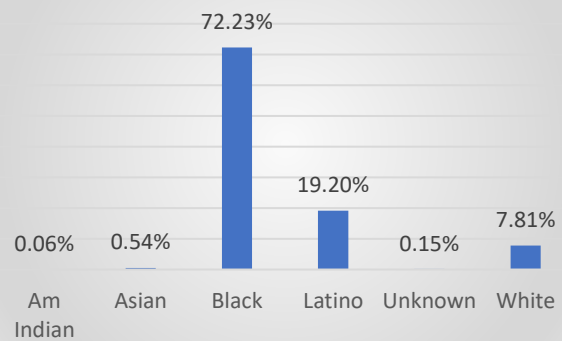

Sheriff's Daily Report

11/4/2020

Under the Custody of the Sheriff	
Total Male and Female	8,775
Jail Population	5,454
Community Corrections	3,321

Jail Population - Behind the Walls

Behind the Walls: Detainees that are physically housed under the Sheriff's custody 24 hours a day/7 days a week. This includes all populations listed on this chart - Divisional populations male & female, Outside Counties, Hospital, PRC, Women's Residential, & VRIC. Detainees in court-ordered treatment programs (PRC, Women's Residential, VRIC) are housed at CCDOC 24 hours a day/7 days week.

Sheriff's Daily Report

11/4/2020

CCSO Population Demographics

In Confinement

Gender Distribution

Race Distribution

Age Distribution

Community Corrections

Gender Distribution

Race Distribution

Age Distribution