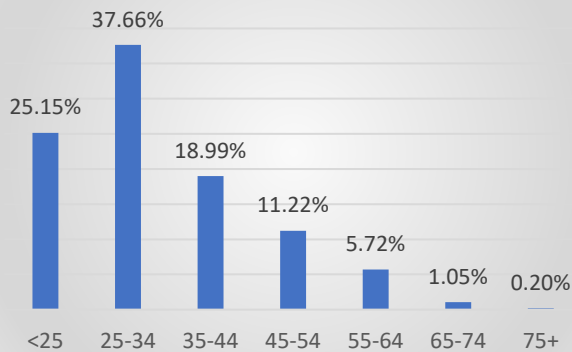

Sheriff's Daily Report

11/4/2020

Under the Custody of the Sheriff	
Total Male and Female	8,775
Jail Population	5,454
Community Corrections	3,321

Jail Population - Behind the Walls

Behind the Walls: Detainees that are physically housed under the Sheriff's custody 24 hours a day/7 days a week. This includes all populations listed on this chart - Divisional populations male & female, Outside Counties, Hospital, PRC, Women's Residential, & VRIC. Detainees in court-ordered treatment programs (PRC, Women's Residential, VRIC) are housed at CCDOC 24 hours a day/7 days week.

Sheriff's Daily Report

11/4/2020

CCSO Population Demographics

In Confinement

Gender Distribution

Race Distribution

Age Distribution

Community Corrections

Gender Distribution

Race Distribution

Age Distribution