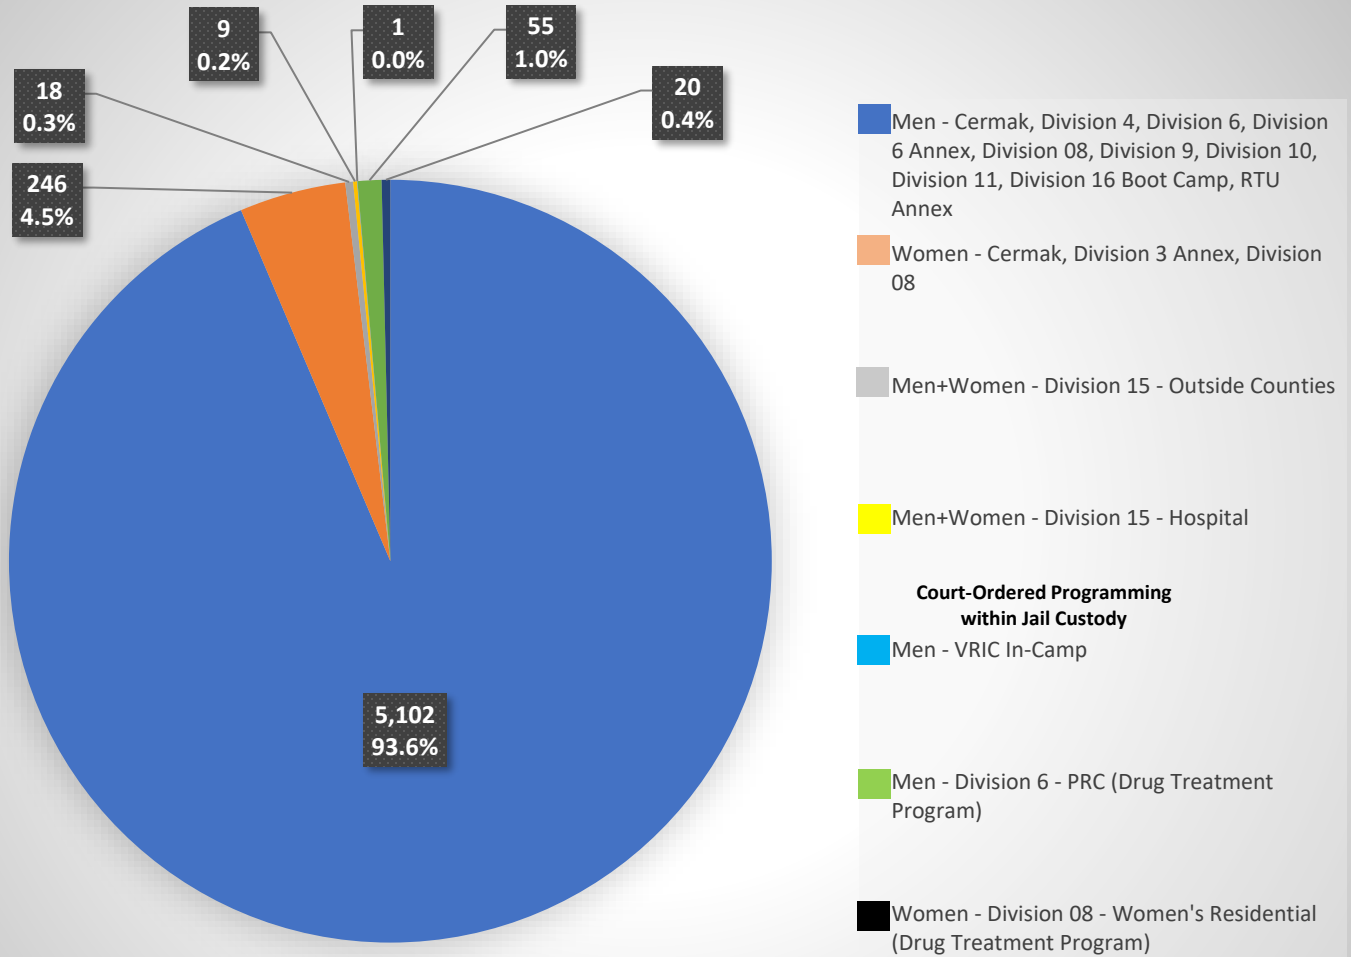

Sheriff's Daily Report

11/3/2020

Under the Custody of the Sheriff	
Total Male and Female	8,764
Jail Population	5,451
Community Corrections	3,313

Jail Population - Behind the Walls

Behind the Walls: Detainees that are physically housed under the Sheriff's custody 24 hours a day/7 days a week. This includes all populations listed on this chart - Divisional populations male & female, Outside Counties, Hospital, PRC, Women's Residential, & VRIC. Detainees in court-ordered treatment programs (PRC, Women's Residential, VRIC) are housed at CCDOC 24 hours a day/7 days week.

Sheriff's Daily Report

11/3/2020

CCSO Population Demographics

In Confinement

Community Corrections

Gender Distribution

Gender Distribution

Race Distribution

Race Distribution

Age Distribution

Age Distribution