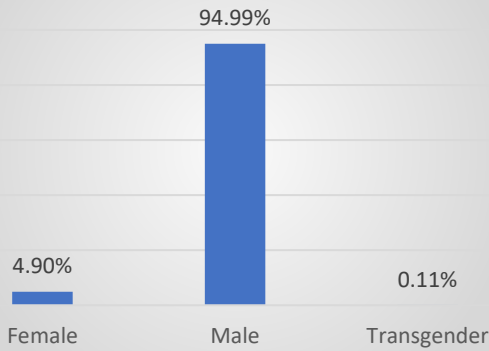

Sheriff's Daily Report

11/3/2020

Under the Custody of the Sheriff	
Total Male and Female	8,764
Jail Population	5,451
Community Corrections	3,313

Jail Population - Behind the Walls

Behind the Walls: Detainees that are physically housed under the Sheriff's custody 24 hours a day/7 days a week. This includes all populations listed on this chart - Divisional populations male & female, Outside Counties, Hospital, PRC, Women's Residential, & VRIC. Detainees in court-ordered treatment programs (PRC, Women's Residential, VRIC) are housed at CCDOC 24 hours a day/7 days week.

Sheriff's Daily Report

11/3/2020

CCSO Population Demographics

In Confinement

Community Corrections

Gender Distribution

Gender Distribution

Race Distribution

Race Distribution

Age Distribution

Age Distribution