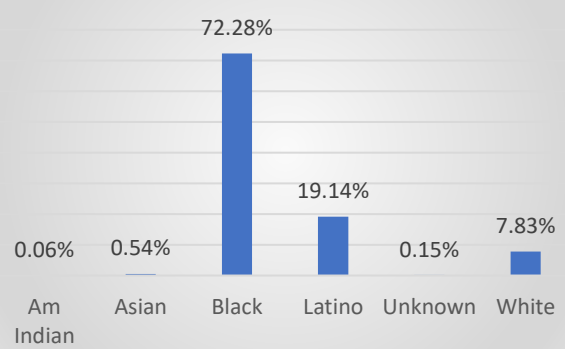

Sheriff's Daily Report

11/3/2020

Under the Custody of the Sheriff	
Total Male and Female	8,764
Jail Population	5,451
Community Corrections	3,313

Jail Population - Behind the Walls

Behind the Walls: Detainees that are physically housed under the Sheriff's custody 24 hours a day/7 days a week. This includes all populations listed on this chart - Divisional populations male & female, Outside Counties, Hospital, PRC, Women's Residential, & VRIC. Detainees in court-ordered treatment programs (PRC, Women's Residential, VRIC) are housed at CCDOC 24 hours a day/7 days week.

Sheriff's Daily Report

11/3/2020

CCSO Population Demographics

In Confinement

Community Corrections

Gender Distribution

Gender Distribution

Race Distribution

Race Distribution

Age Distribution

Age Distribution