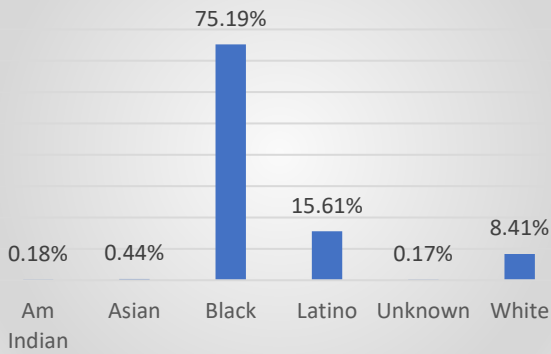

Sheriff's Daily Report

11/3/2020

Under the Custody of the Sheriff	
Total Male and Female	8,764
Jail Population	5,451
Community Corrections	3,313

Jail Population - Behind the Walls

Behind the Walls: Detainees that are physically housed under the Sheriff's custody 24 hours a day/7 days a week. This includes all populations listed on this chart - Divisional populations male & female, Outside Counties, Hospital, PRC, Women's Residential, & VRIC. Detainees in court-ordered treatment programs (PRC, Women's Residential, VRIC) are housed at CCDOC 24 hours a day/7 days week.

Sheriff's Daily Report

11/3/2020

CCSO Population Demographics

In Confinement

Community Corrections

Gender Distribution

Gender Distribution

Race Distribution

Race Distribution

Age Distribution

Age Distribution