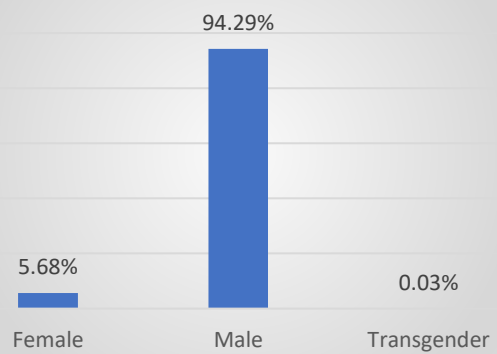

Sheriff's Daily Report

11/3/2020

Under the Custody of the Sheriff	
Total Male and Female	8,764
Jail Population	5,451
Community Corrections	3,313

Jail Population - Behind the Walls

Behind the Walls: Detainees that are physically housed under the Sheriff's custody 24 hours a day/7 days a week. This includes all populations listed on this chart - Divisional populations male & female, Outside Counties, Hospital, PRC, Women's Residential, & VRIC. Detainees in court-ordered treatment programs (PRC, Women's Residential, VRIC) are housed at CCDOC 24 hours a day/7 days week.

Sheriff's Daily Report

11/3/2020

CCSO Population Demographics

In Confinement

Community Corrections

Gender Distribution

Gender Distribution

Race Distribution

Race Distribution

Age Distribution

Age Distribution