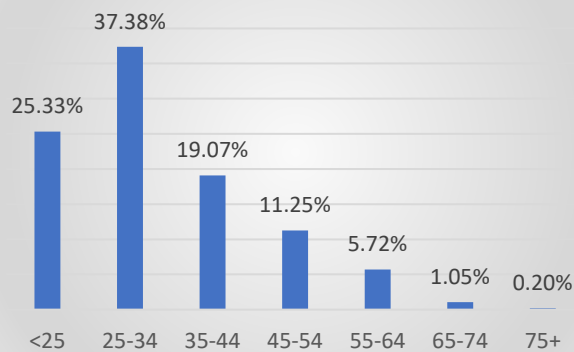

Sheriff's Daily Report

11/3/2020

Under the Custody of the Sheriff	
Total Male and Female	8,764
Jail Population	5,451
Community Corrections	3,313

Jail Population - Behind the Walls

Behind the Walls: Detainees that are physically housed under the Sheriff's custody 24 hours a day/7 days a week. This includes all populations listed on this chart - Divisional populations male & female, Outside Counties, Hospital, PRC, Women's Residential, & VRIC. Detainees in court-ordered treatment programs (PRC, Women's Residential, VRIC) are housed at CCDOC 24 hours a day/7 days week.

Sheriff's Daily Report

11/3/2020

CCSO Population Demographics

In Confinement

Community Corrections

Gender Distribution

Gender Distribution

Race Distribution

Race Distribution

Age Distribution

Age Distribution