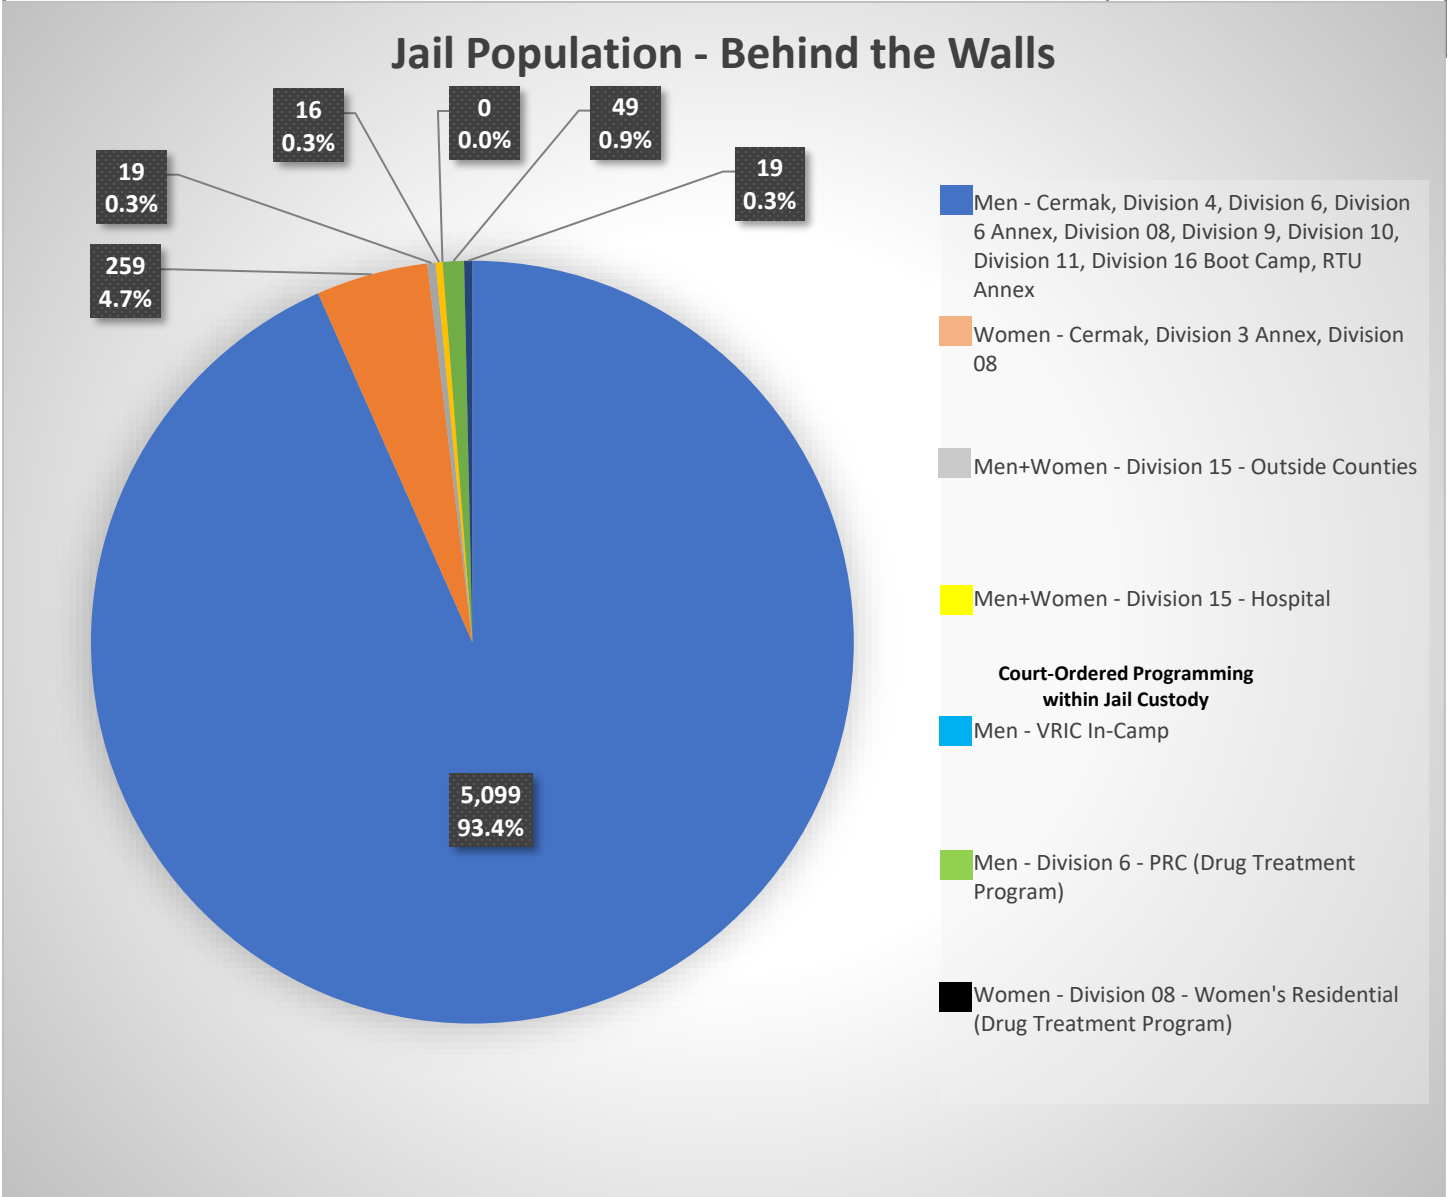

# Sheriff's Daily Report

## 10/29/2020

Under the Custody of the Sheriff	
<b>Total Male and Female</b>	<b>8,765</b>
Jail Population	5,461
Community Corrections	3,304

Behind the Walls: Detainees that are physically housed under the Sheriff's custody 24 hours a day/7 days a week. This includes all populations listed on this chart - Divisional populations male & female, Outside Counties, Hospital, PRC, Women's Residential, & VRIC. Detainees in court-ordered treatment programs (PRC, Women's Residential, VRIC) are housed at CCDOC 24 hours a day/7 days week.

#### Race Distribution

#### Age Distribution