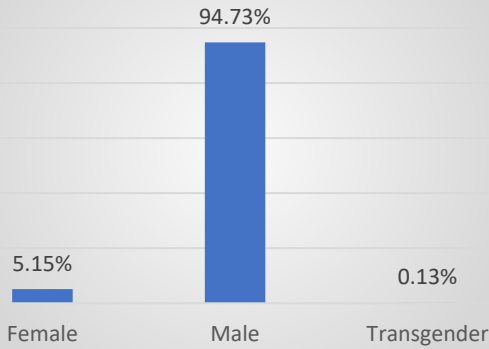

CCSO Population Demographics

In Confinement

Gender Distribution