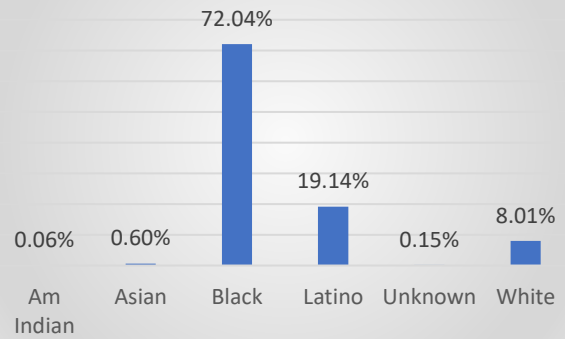

Sheriff's Daily Report

10/28/2020

Under the Custody of the Sheriff	
Total Male and Female	8,746
Jail Population	5,434
Community Corrections	3,312

Behind the Walls: Detainees that are physically housed under the Sheriff's custody 24 hours a day/7 days a week. This includes all populations listed on this chart - Divisional populations male & female, Outside Counties, Hospital, PRC, Women's Residential, & VRIC. Detainees in court-ordered treatment programs (PRC, Women's Residential, VRIC) are housed at CCDOC 24 hours a day/7 days week.

Sheriff's Daily Report

10/28/2020

CCSO Population Demographics

In Confinement

Community Corrections

Gender Distribution

Gender Distribution

Race Distribution

Race Distribution

Age Distribution

Age Distribution