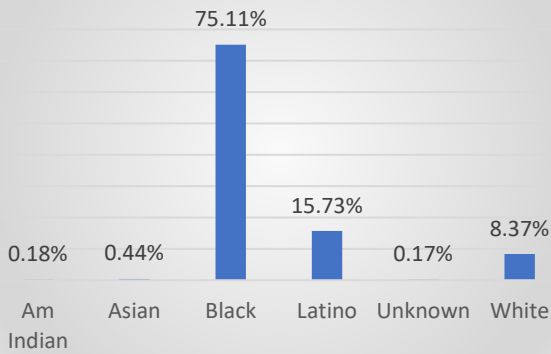

Sheriff's Daily Report

10/28/2020

Under the Custody of the Sheriff	
Total Male and Female	8,746
Jail Population	5,434
Community Corrections	3,312

Behind the Walls: Detainees that are physically housed under the Sheriff's custody 24 hours a day/7 days a week. This includes all populations listed on this chart - Divisional populations male & female, Outside Counties, Hospital, PRC, Women's Residential, & VRIC. Detainees in court-ordered treatment programs (PRC, Women's Residential, VRIC) are housed at CCDOC 24 hours a day/7 days week.

Sheriff's Daily Report

10/28/2020

CCSO Population Demographics

In Confinement

Community Corrections

Gender Distribution

Gender Distribution

Race Distribution

Race Distribution

Age Distribution

Age Distribution