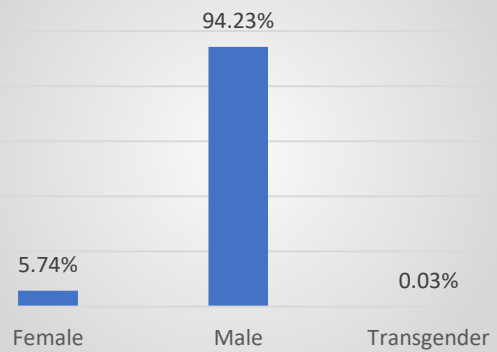

Sheriff's Daily Report

10/28/2020

Under the Custody of the Sheriff	
Total Male and Female	8,746
Jail Population	5,434
Community Corrections	3,312

Behind the Walls: Detainees that are physically housed under the Sheriff's custody 24 hours a day/7 days a week. This includes all populations listed on this chart - Divisional populations male & female, Outside Counties, Hospital, PRC, Women's Residential, & VRIC. Detainees in court-ordered treatment programs (PRC, Women's Residential, VRIC) are housed at CCDOC 24 hours a day/7 days week.

Sheriff's Daily Report

10/28/2020

CCSO Population Demographics

In Confinement

Community Corrections

Gender Distribution

Gender Distribution

Race Distribution

Race Distribution

Age Distribution

Age Distribution