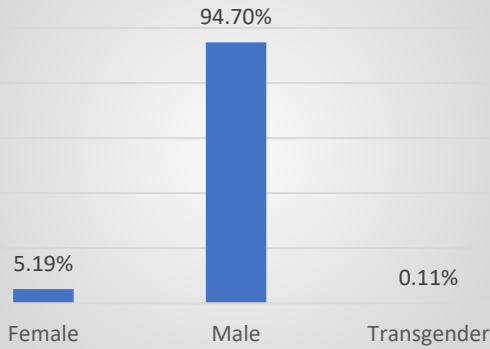

Sheriff's Daily Report

10/28/2020

Under the Custody of the Sheriff	
Total Male and Female	8,746
Jail Population	5,434
Community Corrections	3,312

Behind the Walls: Detainees that are physically housed under the Sheriff's custody 24 hours a day/7 days a week. This includes all populations listed on this chart - Divisional populations male & female, Outside Counties, Hospital, PRC, Women's Residential, & VRIC. Detainees in court-ordered treatment programs (PRC, Women's Residential, VRIC) are housed at CCDOC 24 hours a day/7 days week.

Sheriff's Daily Report

10/28/2020

CCSO Population Demographics

In Confinement

Community Corrections

Gender Distribution

Gender Distribution

Race Distribution

Race Distribution

Age Distribution

Age Distribution