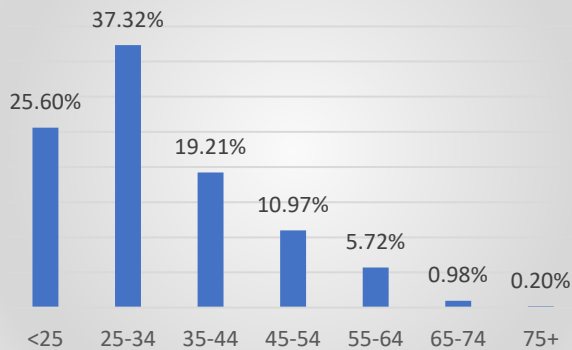

Sheriff's Daily Report

10/28/2020

Under the Custody of the Sheriff	
Total Male and Female	8,746
Jail Population	5,434
Community Corrections	3,312

Behind the Walls: Detainees that are physically housed under the Sheriff's custody 24 hours a day/7 days a week. This includes all populations listed on this chart - Divisional populations male & female, Outside Counties, Hospital, PRC, Women's Residential, & VRIC. Detainees in court-ordered treatment programs (PRC, Women's Residential, VRIC) are housed at CCDOC 24 hours a day/7 days week.

Sheriff's Daily Report

10/28/2020

CCSO Population Demographics

In Confinement

Community Corrections

Gender Distribution

Gender Distribution

Race Distribution

Race Distribution

Age Distribution

Age Distribution