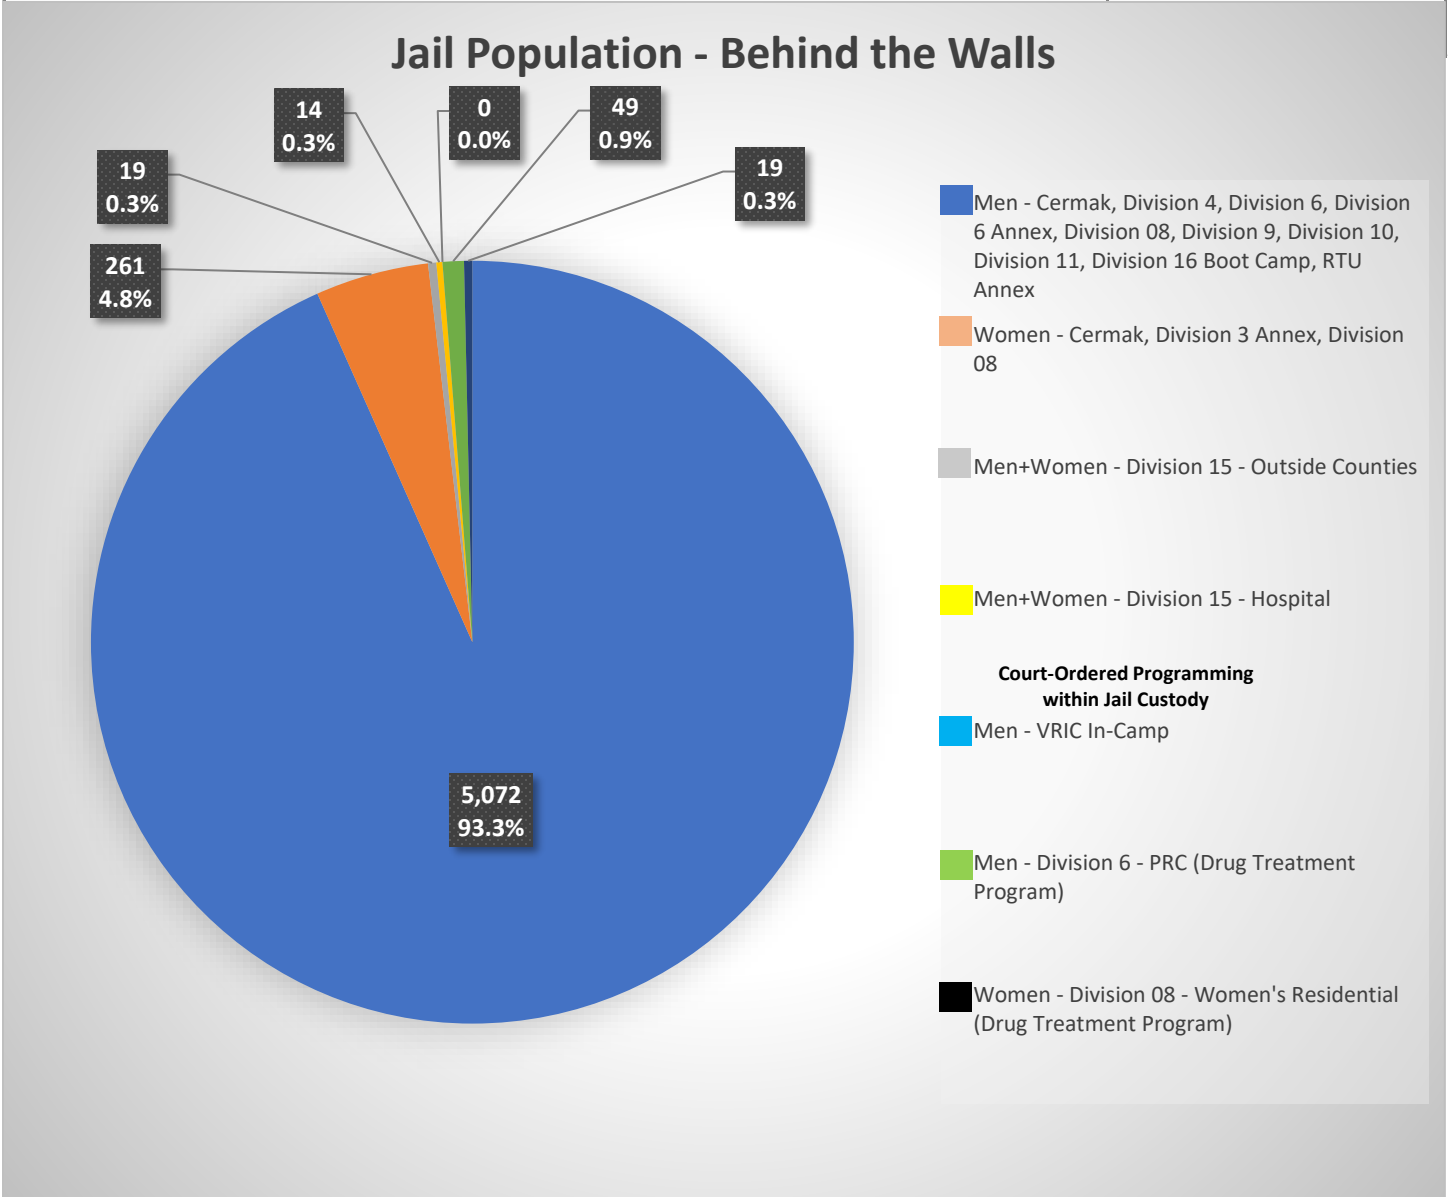

Sheriff's Daily Report

10/28/2020

Under the Custody of the Sheriff	
Total Male and Female	8,746
Jail Population	5,434
Community Corrections	3,312

Behind the Walls: Detainees that are physically housed under the Sheriff's custody 24 hours a day/7 days a week. This includes all populations listed on this chart - Divisional populations male & female, Outside Counties, Hospital, PRC, Women's Residential, & VRIC. Detainees in court-ordered treatment programs (PRC, Women's Residential, VRIC) are housed at CCDOC 24 hours a day/7 days week.

Sheriff's Daily Report

10/28/2020

CCSO Population Demographics

In Confinement

Community Corrections

Gender Distribution

Gender Distribution

Race Distribution

Race Distribution

Age Distribution

Age Distribution