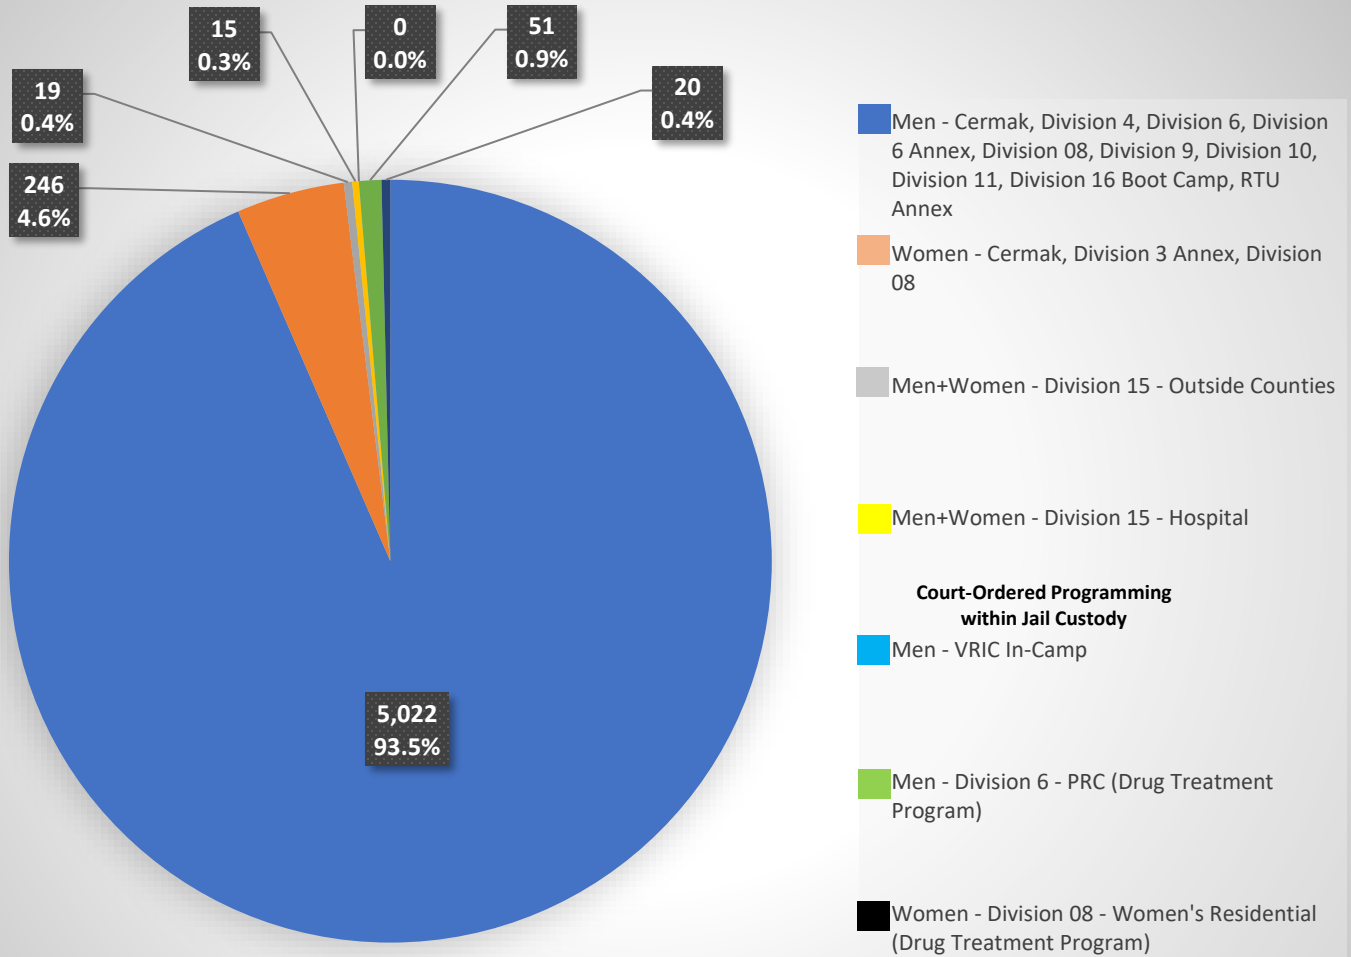

## 10/22/2020

Under the Custody of the Sheriff	
<b>Total Male and Female</b>	<b>8,665</b>
Jail Population	5,373
Community Corrections	3,292

### Jail Population - Behind the Walls

Behind the Walls: Detainees that are physically housed under the Sheriff's custody 24 hours a day/7 days a week. This includes all populations listed on this chart - Divisional populations male & female, Outside Counties, Hospital, PRC, Women's Residential, & VRIC. Detainees in court-ordered treatment programs (PRC, Women's Residential, VRIC) are housed at CCDOC 24 hours a day/7 days week.

#### Age Distribution