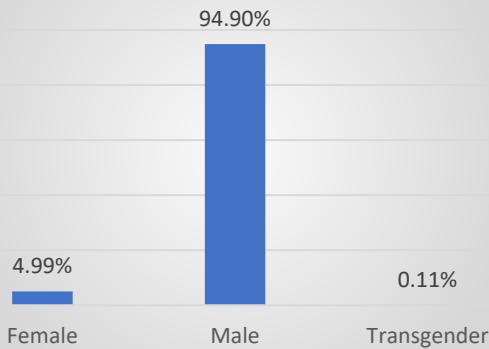

CCSO Population Demographics

In Confinement

Community Corrections

Gender Distribution