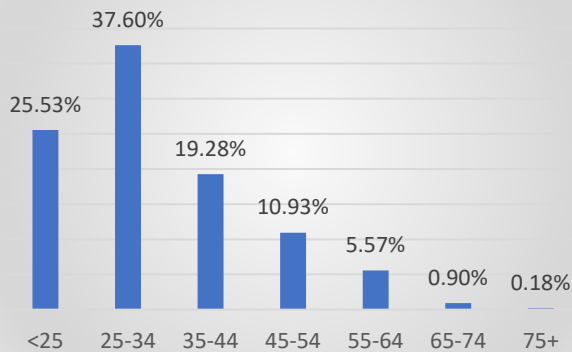

Sheriff's Daily Report

10/19/2020

Under the Custody of the Sheriff	
Total Male and Female	8,745
Jail Population	5,444
Community Corrections	3,301

Jail Population - Behind the Walls

Behind the Walls: Detainees that are physically housed under the Sheriff's custody 24 hours a day/7 days a week. This includes all populations listed on this chart - Divisional populations male & female, Outside Counties, Hospital, PRC, Women's Residential, & VRIC. Detainees in court-ordered treatment programs (PRC, Women's Residential, VRIC) are housed at CCDOC 24 hours a day/7 days week.

Sheriff's Daily Report

10/19/2020

CCSO Population Demographics

In Confinement

Gender Distribution

Race Distribution

Age Distribution

Community Corrections

Gender Distribution

Race Distribution

Age Distribution