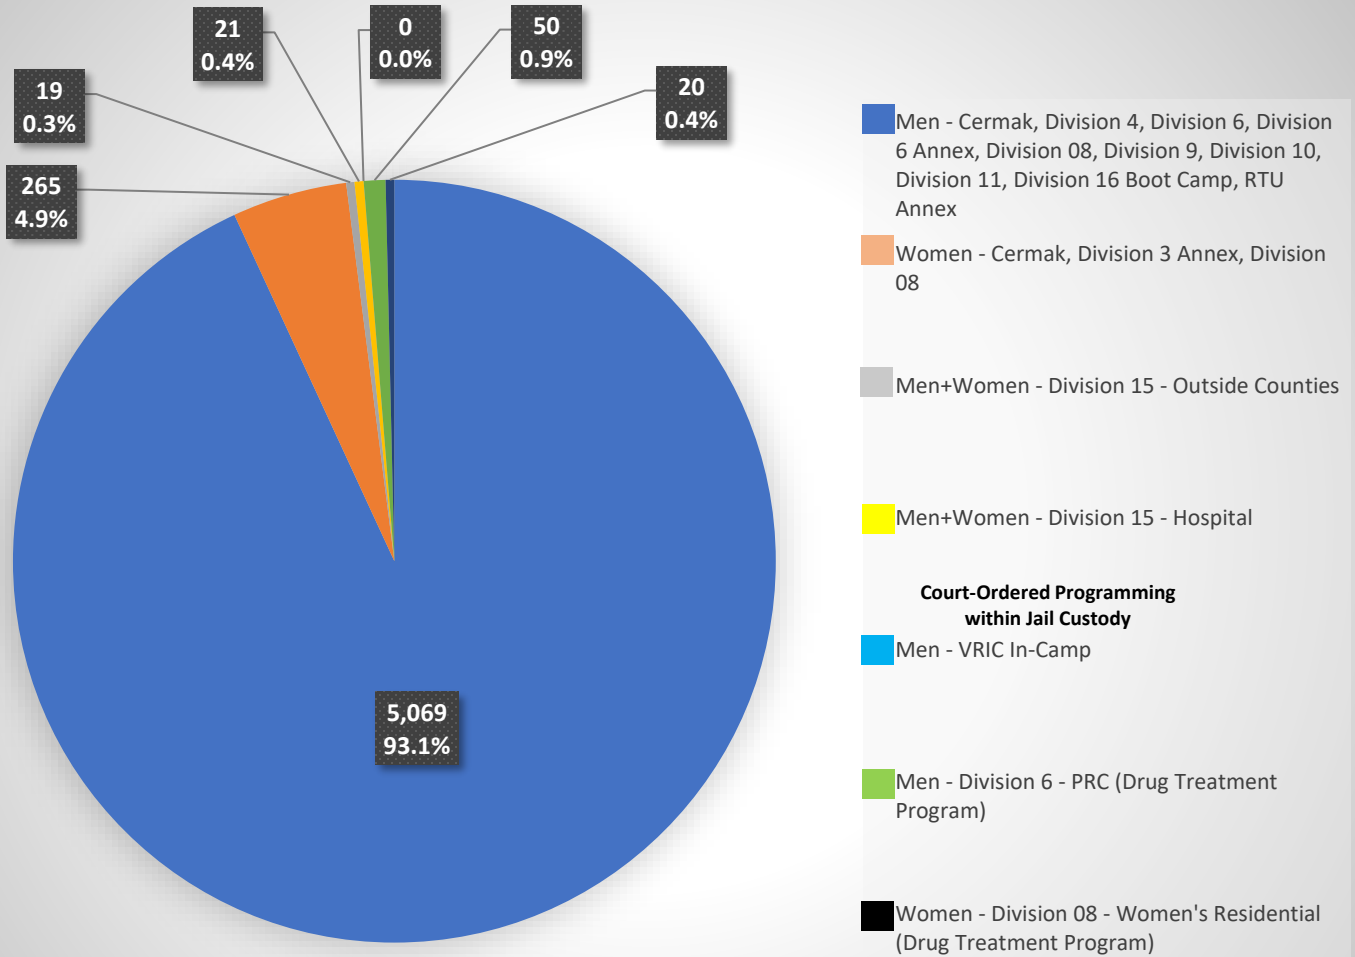

Sheriff's Daily Report

10/19/2020

Under the Custody of the Sheriff	
Total Male and Female	8,745
Jail Population	5,444
Community Corrections	3,301

Jail Population - Behind the Walls

Behind the Walls: Detainees that are physically housed under the Sheriff's custody 24 hours a day/7 days a week. This includes all populations listed on this chart - Divisional populations male & female, Outside Counties, Hospital, PRC, Women's Residential, & VRIC. Detainees in court-ordered treatment programs (PRC, Women's Residential, VRIC) are housed at CCDOC 24 hours a day/7 days week.

Sheriff's Daily Report

10/19/2020

CCSO Population Demographics

In Confinement

Gender Distribution

Race Distribution

Age Distribution

Community Corrections

Gender Distribution

Race Distribution

Age Distribution