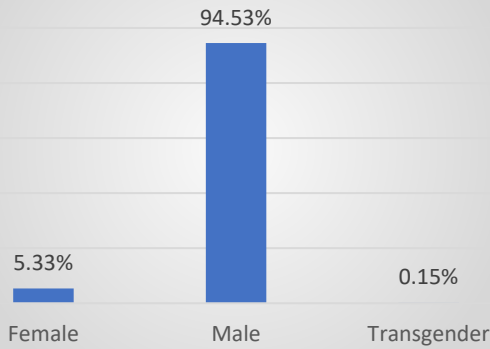

Sheriff's Daily Report

10/19/2020

CCSO Population Demographics

In Confinement

Gender Distribution