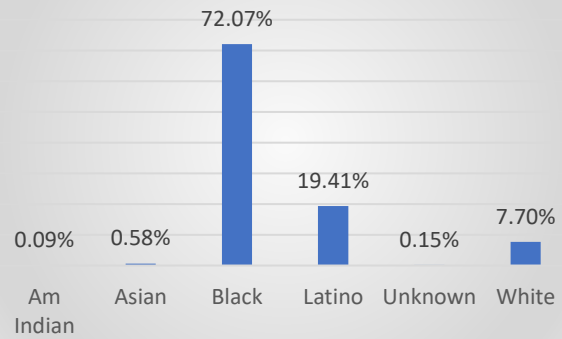

Sheriff's Daily Report

10/19/2020

Under the Custody of the Sheriff	
Total Male and Female	8,745
Jail Population	5,444
Community Corrections	3,301

Jail Population - Behind the Walls

Behind the Walls: Detainees that are physically housed under the Sheriff's custody 24 hours a day/7 days a week. This includes all populations listed on this chart - Divisional populations male & female, Outside Counties, Hospital, PRC, Women's Residential, & VRIC. Detainees in court-ordered treatment programs (PRC, Women's Residential, VRIC) are housed at CCDOC 24 hours a day/7 days week.

Sheriff's Daily Report

10/19/2020

CCSO Population Demographics

In Confinement

Gender Distribution

Race Distribution

Age Distribution

Community Corrections

Gender Distribution

Race Distribution

Age Distribution