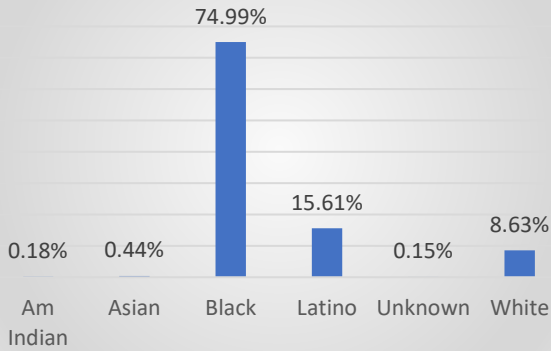

Sheriff's Daily Report

10/19/2020

Under the Custody of the Sheriff	
Total Male and Female	8,745
Jail Population	5,444
Community Corrections	3,301

Jail Population - Behind the Walls

Behind the Walls: Detainees that are physically housed under the Sheriff's custody 24 hours a day/7 days a week. This includes all populations listed on this chart - Divisional populations male & female, Outside Counties, Hospital, PRC, Women's Residential, & VRIC. Detainees in court-ordered treatment programs (PRC, Women's Residential, VRIC) are housed at CCDOC 24 hours a day/7 days week.

Sheriff's Daily Report

10/19/2020

CCSO Population Demographics

In Confinement

Gender Distribution

Race Distribution

Age Distribution

Community Corrections

Gender Distribution

Race Distribution

Age Distribution