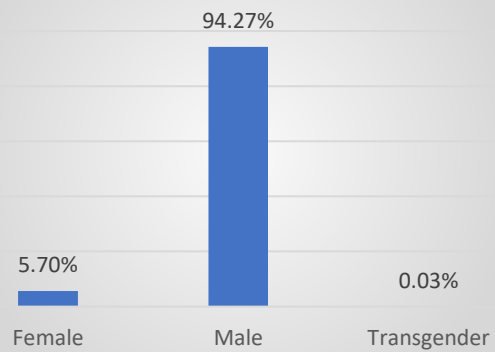

Sheriff's Daily Report

10/19/2020

Under the Custody of the Sheriff	
Total Male and Female	8,745
Jail Population	5,444
Community Corrections	3,301

Jail Population - Behind the Walls

Behind the Walls: Detainees that are physically housed under the Sheriff's custody 24 hours a day/7 days a week. This includes all populations listed on this chart - Divisional populations male & female, Outside Counties, Hospital, PRC, Women's Residential, & VRIC. Detainees in court-ordered treatment programs (PRC, Women's Residential, VRIC) are housed at CCDOC 24 hours a day/7 days week.

Sheriff's Daily Report

10/19/2020

CCSO Population Demographics

In Confinement

Gender Distribution

Race Distribution

Age Distribution

Community Corrections

Gender Distribution

Race Distribution

Age Distribution