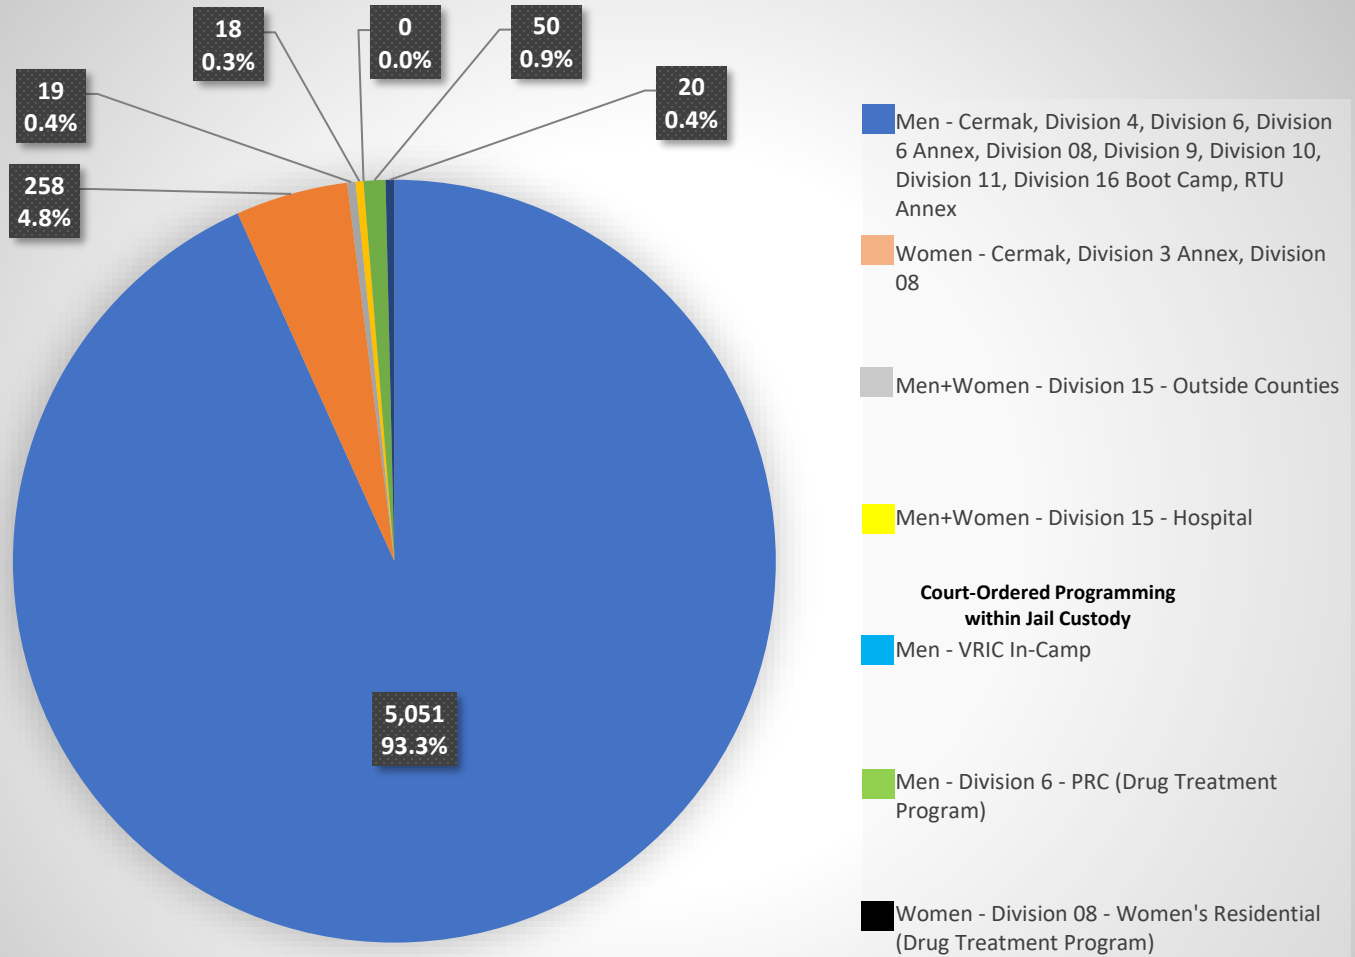

Sheriff's Daily Report

10/18/2020

Under the Custody of the Sheriff	
Total Male and Female	8,699
Jail Population	5,416
Community Corrections	3,283

Jail Population - Behind the Walls

Behind the Walls: Detainees that are physically housed under the Sheriff's custody 24 hours a day/7 days a week. This includes all populations listed on this chart - Divisional populations male & female, Outside Counties, Hospital, PRC, Women's Residential, & VRIC. Detainees in court-ordered treatment programs (PRC, Women's Residential, VRIC) are housed at CCDOC 24 hours a day/7 days week.

Sheriff's Daily Report

10/18/2020

CCSO Population Demographics

In Confinement

Gender Distribution

Race Distribution

Age Distribution

Community Corrections

Gender Distribution

Race Distribution

Age Distribution