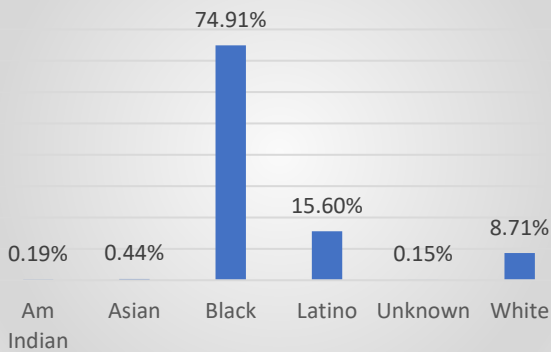

Sheriff's Daily Report

10/18/2020

Under the Custody of the Sheriff	
Total Male and Female	8,699
Jail Population	5,416
Community Corrections	3,283

Jail Population - Behind the Walls

Behind the Walls: Detainees that are physically housed under the Sheriff's custody 24 hours a day/7 days a week. This includes all populations listed on this chart - Divisional populations male & female, Outside Counties, Hospital, PRC, Women's Residential, & VRIC. Detainees in court-ordered treatment programs (PRC, Women's Residential, VRIC) are housed at CCDOC 24 hours a day/7 days week.

Sheriff's Daily Report

10/18/2020

CCSO Population Demographics

In Confinement

Gender Distribution

Race Distribution

Age Distribution

Community Corrections

Gender Distribution

Race Distribution

Age Distribution