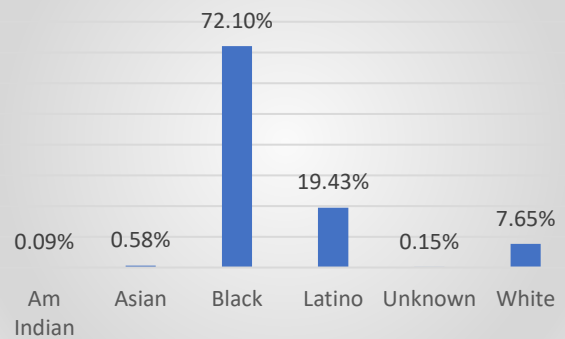

Sheriff's Daily Report

10/18/2020

Under the Custody of the Sheriff	
Total Male and Female	8,699
Jail Population	5,416
Community Corrections	3,283

Jail Population - Behind the Walls

Behind the Walls: Detainees that are physically housed under the Sheriff's custody 24 hours a day/7 days a week. This includes all populations listed on this chart - Divisional populations male & female, Outside Counties, Hospital, PRC, Women's Residential, & VRIC. Detainees in court-ordered treatment programs (PRC, Women's Residential, VRIC) are housed at CCDOC 24 hours a day/7 days week.

Sheriff's Daily Report

10/18/2020

CCSO Population Demographics

In Confinement

Gender Distribution

Race Distribution

Age Distribution

Community Corrections

Gender Distribution

Race Distribution

Age Distribution