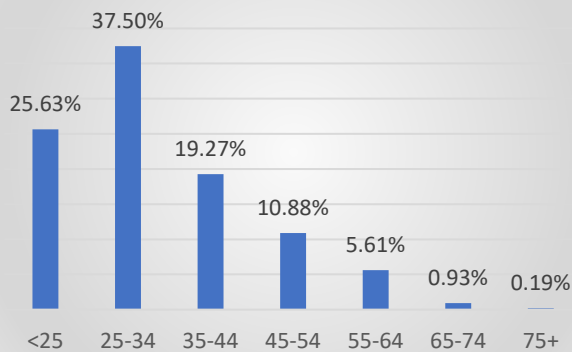

Sheriff's Daily Report

10/18/2020

Under the Custody of the Sheriff	
Total Male and Female	8,699
Jail Population	5,416
Community Corrections	3,283

Jail Population - Behind the Walls

Behind the Walls: Detainees that are physically housed under the Sheriff's custody 24 hours a day/7 days a week. This includes all populations listed on this chart - Divisional populations male & female, Outside Counties, Hospital, PRC, Women's Residential, & VRIC. Detainees in court-ordered treatment programs (PRC, Women's Residential, VRIC) are housed at CCDOC 24 hours a day/7 days week.

Sheriff's Daily Report

10/18/2020

CCSO Population Demographics

In Confinement

Gender Distribution

Race Distribution

Age Distribution

Community Corrections

Gender Distribution

Race Distribution

Age Distribution