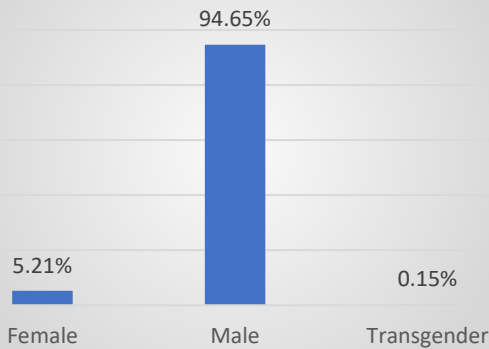

CCSO Population Demographics

In Confinement

Gender Distribution