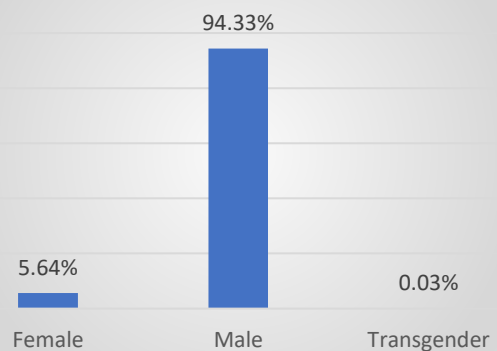

Sheriff's Daily Report

10/18/2020

Under the Custody of the Sheriff	
Total Male and Female	8,699
Jail Population	5,416
Community Corrections	3,283

Jail Population - Behind the Walls

Behind the Walls: Detainees that are physically housed under the Sheriff's custody 24 hours a day/7 days a week. This includes all populations listed on this chart - Divisional populations male & female, Outside Counties, Hospital, PRC, Women's Residential, & VRIC. Detainees in court-ordered treatment programs (PRC, Women's Residential, VRIC) are housed at CCDOC 24 hours a day/7 days week.

Sheriff's Daily Report

10/18/2020

CCSO Population Demographics

In Confinement

Gender Distribution

Race Distribution

Age Distribution

Community Corrections

Gender Distribution

Race Distribution

Age Distribution