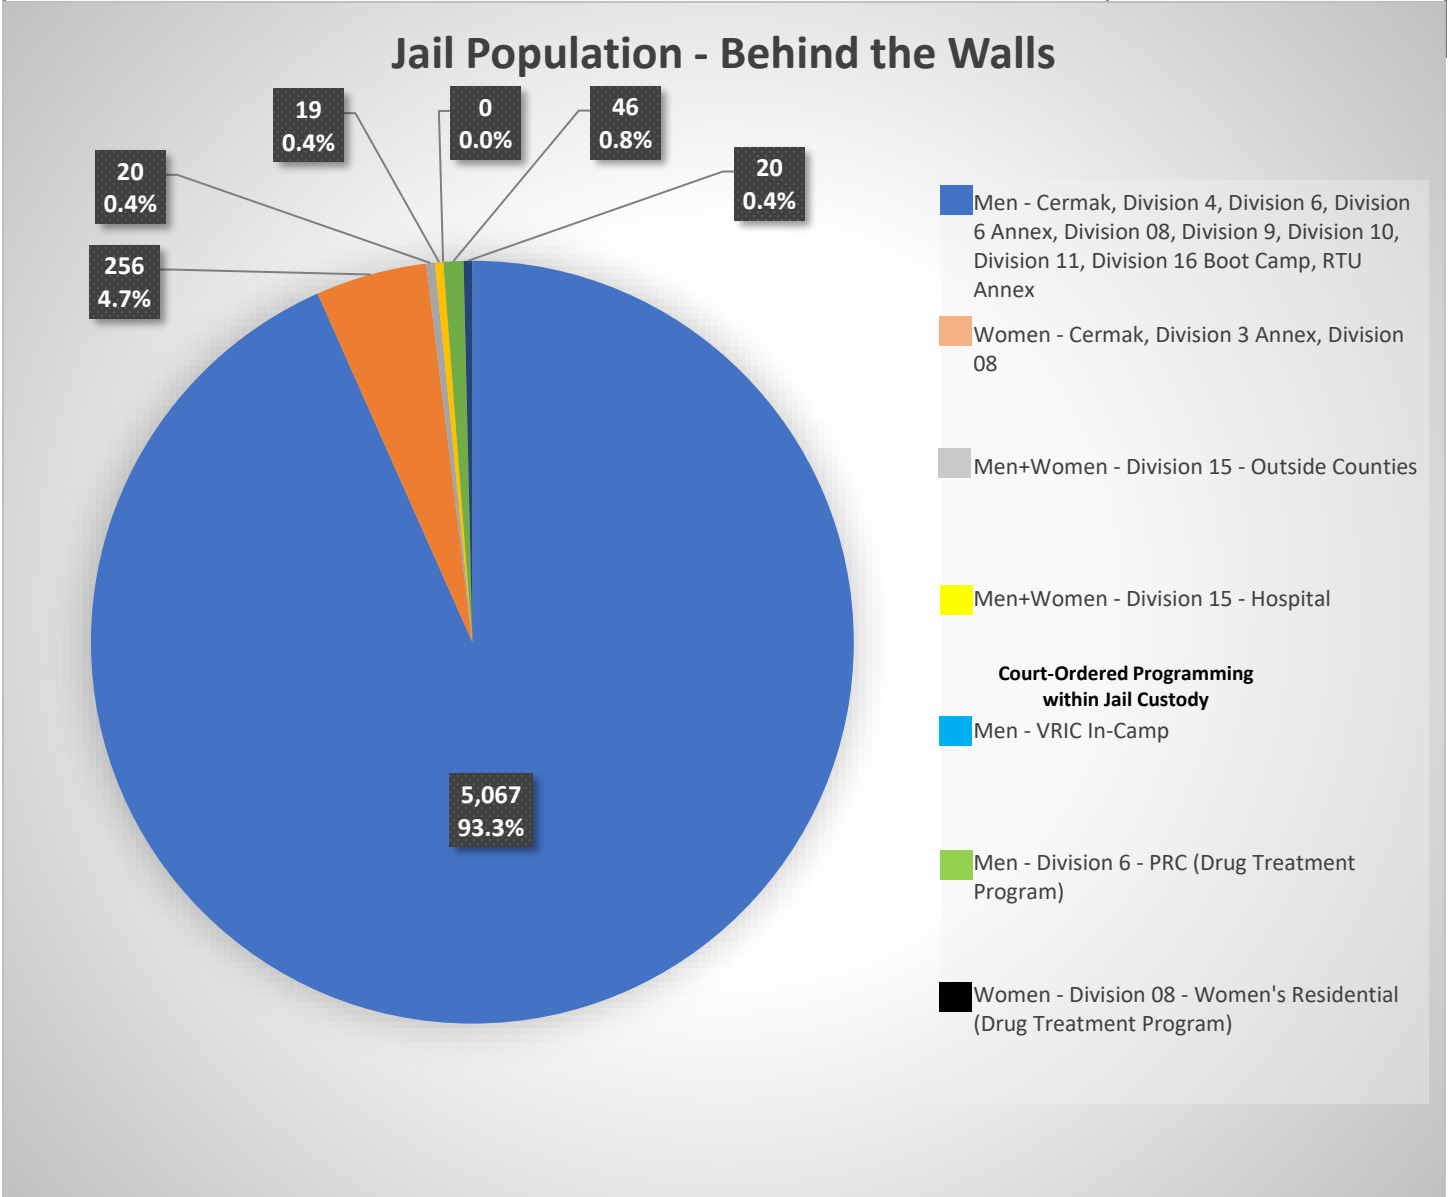

# Sheriff's Daily Report

## 10/15/2020

Under the Custody of the Sheriff	
<b>Total Male and Female</b>	<b>8,676</b>
Jail Population	5,428
Community Corrections	3,248

Behind the Walls: Detainees that are physically housed under the Sheriff's custody 24 hours a day/7 days a week. This includes all populations listed on this chart - Divisional populations male & female, Outside Counties, Hospital, PRC, Women's Residential, & VRIC. Detainees in court-ordered treatment programs (PRC, Women's Residential, VRIC) are housed at CCDOC 24 hours a day/7 days week.

## Sheriff's Daily Report

10/15/2020

#### Age Distribution