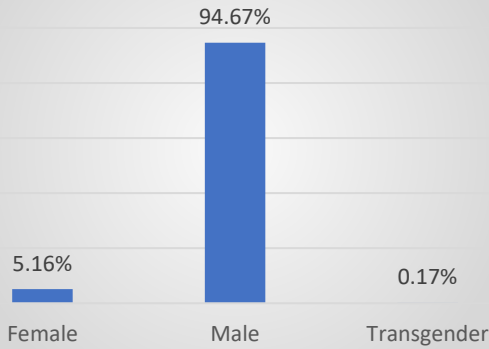

CCSO Population Demographics

In Confinement

Community Corrections

Gender Distribution