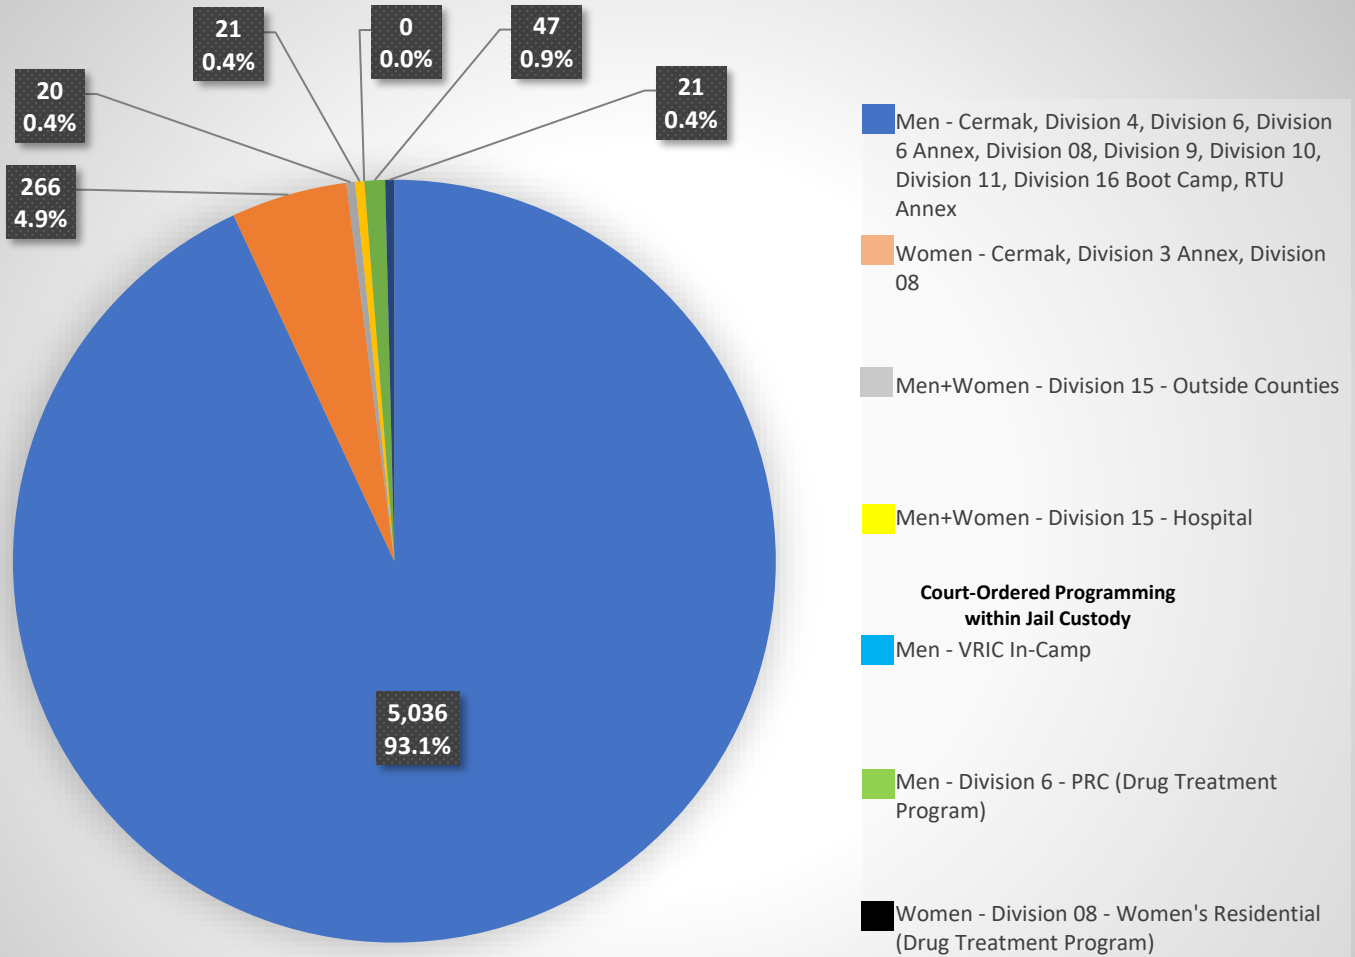

Sheriff's Daily Report

10/14/2020

Under the Custody of the Sheriff	
Total Male and Female	8,651
Jail Population	5,411
Community Corrections	3,240

Jail Population - Behind the Walls

Behind the Walls: Detainees that are physically housed under the Sheriff's custody 24 hours a day/7 days a week. This includes all populations listed on this chart - Divisional populations male & female, Outside Counties, Hospital, PRC, Women's Residential, & VRIC. Detainees in court-ordered treatment programs (PRC, Women's Residential, VRIC) are housed at CCDOC 24 hours a day/7 days week.

Sheriff's Daily Report

10/14/2020

CCSO Population Demographics

In Confinement

Gender Distribution

Race Distribution

Age Distribution

Community Corrections

Gender Distribution

Race Distribution

Age Distribution