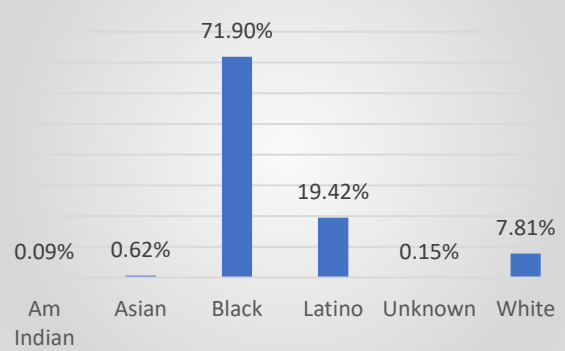

Sheriff's Daily Report

10/14/2020

Under the Custody of the Sheriff	
Total Male and Female	8,651
Jail Population	5,411
Community Corrections	3,240

Jail Population - Behind the Walls

Behind the Walls: Detainees that are physically housed under the Sheriff's custody 24 hours a day/7 days a week. This includes all populations listed on this chart - Divisional populations male & female, Outside Counties, Hospital, PRC, Women's Residential, & VRIC. Detainees in court-ordered treatment programs (PRC, Women's Residential, VRIC) are housed at CCDOC 24 hours a day/7 days week.

Sheriff's Daily Report

10/14/2020

CCSO Population Demographics

In Confinement

Gender Distribution

Race Distribution

Age Distribution

Community Corrections

Gender Distribution

Race Distribution

Age Distribution