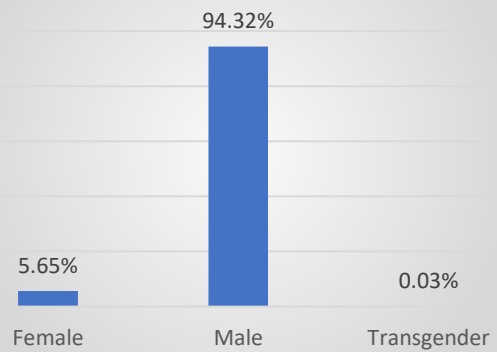

Sheriff's Daily Report

10/14/2020

Under the Custody of the Sheriff	
Total Male and Female	8,651
Jail Population	5,411
Community Corrections	3,240

Jail Population - Behind the Walls

Behind the Walls: Detainees that are physically housed under the Sheriff's custody 24 hours a day/7 days a week. This includes all populations listed on this chart - Divisional populations male & female, Outside Counties, Hospital, PRC, Women's Residential, & VRIC. Detainees in court-ordered treatment programs (PRC, Women's Residential, VRIC) are housed at CCDOC 24 hours a day/7 days week.

Sheriff's Daily Report

10/14/2020

CCSO Population Demographics

In Confinement

Gender Distribution

Race Distribution

Age Distribution

Community Corrections

Gender Distribution

Race Distribution

Age Distribution