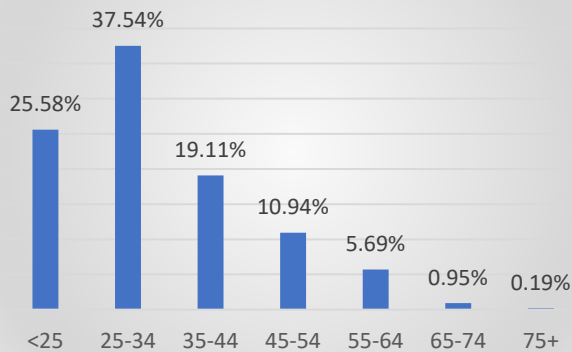

Sheriff's Daily Report

10/14/2020

Under the Custody of the Sheriff	
Total Male and Female	8,651
Jail Population	5,411
Community Corrections	3,240

Jail Population - Behind the Walls

Behind the Walls: Detainees that are physically housed under the Sheriff's custody 24 hours a day/7 days a week. This includes all populations listed on this chart - Divisional populations male & female, Outside Counties, Hospital, PRC, Women's Residential, & VRIC. Detainees in court-ordered treatment programs (PRC, Women's Residential, VRIC) are housed at CCDOC 24 hours a day/7 days week.

Sheriff's Daily Report

10/14/2020

CCSO Population Demographics

In Confinement

Gender Distribution

Race Distribution

Age Distribution

Community Corrections

Gender Distribution

Race Distribution

Age Distribution