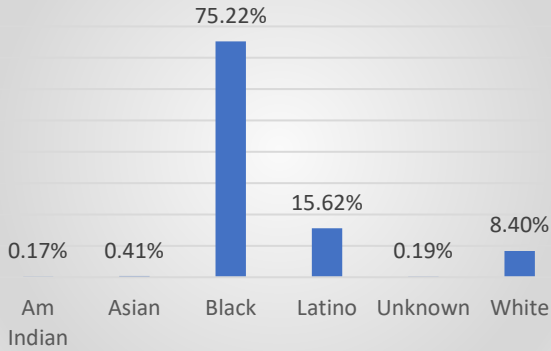

Sheriff's Daily Report

10/14/2020

Under the Custody of the Sheriff	
Total Male and Female	8,651
Jail Population	5,411
Community Corrections	3,240

Jail Population - Behind the Walls

Behind the Walls: Detainees that are physically housed under the Sheriff's custody 24 hours a day/7 days a week. This includes all populations listed on this chart - Divisional populations male & female, Outside Counties, Hospital, PRC, Women's Residential, & VRIC. Detainees in court-ordered treatment programs (PRC, Women's Residential, VRIC) are housed at CCDOC 24 hours a day/7 days week.

Sheriff's Daily Report

10/14/2020

CCSO Population Demographics

In Confinement

Gender Distribution

Race Distribution

Age Distribution

Community Corrections

Gender Distribution

Race Distribution

Age Distribution