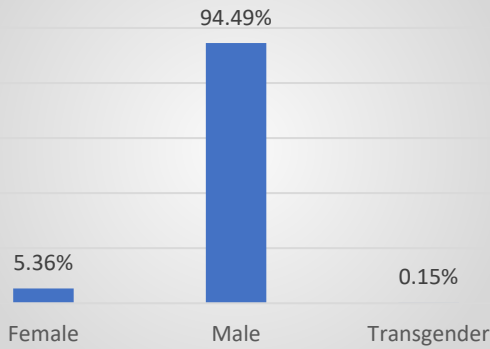

Sheriff's Daily Report

10/14/2020

CCSO Population Demographics

In Confinement

Gender Distribution