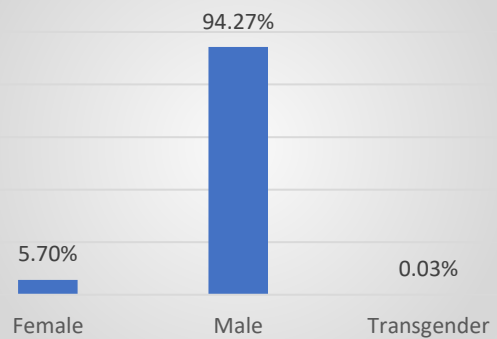

Sheriff's Daily Report

10/11/2020

Under the Custody of the Sheriff	
Total Male and Female	8,594
Jail Population	5,380
Community Corrections	3,214

Jail Population - Behind the Walls

Behind the Walls: Detainees that are physically housed under the Sheriff's custody 24 hours a day/7 days a week. This includes all populations listed on this chart - Divisional populations male & female, Outside Counties, Hospital, PRC, Women's Residential, & VRIC. Detainees in court-ordered treatment programs (PRC, Women's Residential, VRIC) are housed at CCDOC 24 hours a day/7 days week.

Sheriff's Daily Report

10/11/2020

CCSO Population Demographics

In Confinement

Community Corrections

Gender Distribution

Gender Distribution

Race Distribution

Race Distribution

Age Distribution

Age Distribution