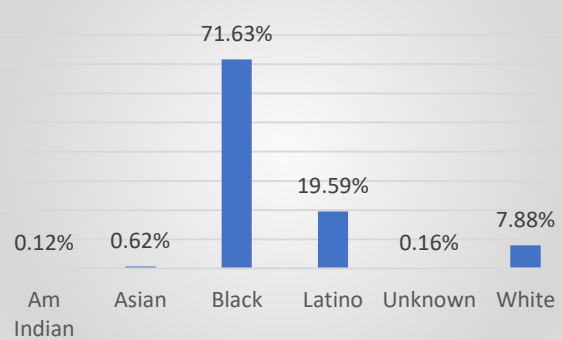

Sheriff's Daily Report

10/11/2020

Under the Custody of the Sheriff	
Total Male and Female	8,594
Jail Population	5,380
Community Corrections	3,214

Jail Population - Behind the Walls

Behind the Walls: Detainees that are physically housed under the Sheriff's custody 24 hours a day/7 days a week. This includes all populations listed on this chart - Divisional populations male & female, Outside Counties, Hospital, PRC, Women's Residential, & VRIC. Detainees in court-ordered treatment programs (PRC, Women's Residential, VRIC) are housed at CCDOC 24 hours a day/7 days week.

Sheriff's Daily Report

10/11/2020

CCSO Population Demographics

In Confinement

Community Corrections

Gender Distribution

Gender Distribution

Race Distribution

Race Distribution

Age Distribution

Age Distribution