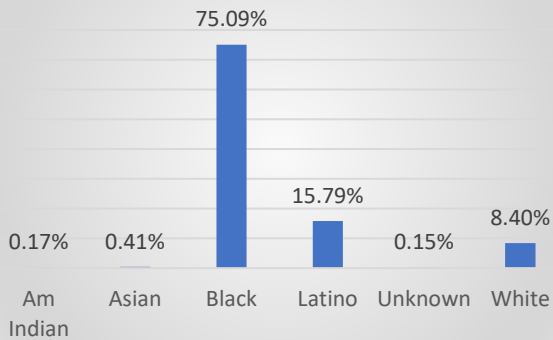

Sheriff's Daily Report

10/11/2020

Under the Custody of the Sheriff	
Total Male and Female	8,594
Jail Population	5,380
Community Corrections	3,214

Jail Population - Behind the Walls

Behind the Walls: Detainees that are physically housed under the Sheriff's custody 24 hours a day/7 days a week. This includes all populations listed on this chart - Divisional populations male & female, Outside Counties, Hospital, PRC, Women's Residential, & VRIC. Detainees in court-ordered treatment programs (PRC, Women's Residential, VRIC) are housed at CCDOC 24 hours a day/7 days week.

Sheriff's Daily Report

10/11/2020

CCSO Population Demographics

In Confinement

Community Corrections

Gender Distribution

Gender Distribution

Race Distribution

Race Distribution

Age Distribution

Age Distribution