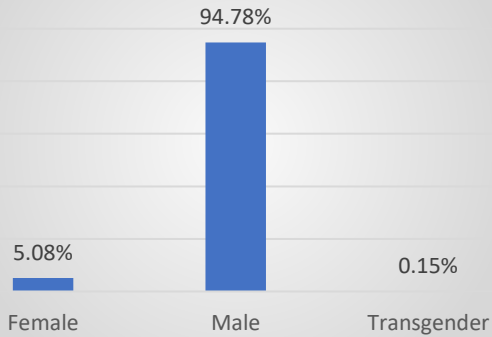

Sheriff's Daily Report

10/11/2020

Under the Custody of the Sheriff	
Total Male and Female	8,594
Jail Population	5,380
Community Corrections	3,214

Jail Population - Behind the Walls

Behind the Walls: Detainees that are physically housed under the Sheriff's custody 24 hours a day/7 days a week. This includes all populations listed on this chart - Divisional populations male & female, Outside Counties, Hospital, PRC, Women's Residential, & VRIC. Detainees in court-ordered treatment programs (PRC, Women's Residential, VRIC) are housed at CCDOC 24 hours a day/7 days week.

Sheriff's Daily Report

10/11/2020

CCSO Population Demographics

In Confinement

Community Corrections

Gender Distribution

Gender Distribution

Race Distribution

Race Distribution

Age Distribution

Age Distribution