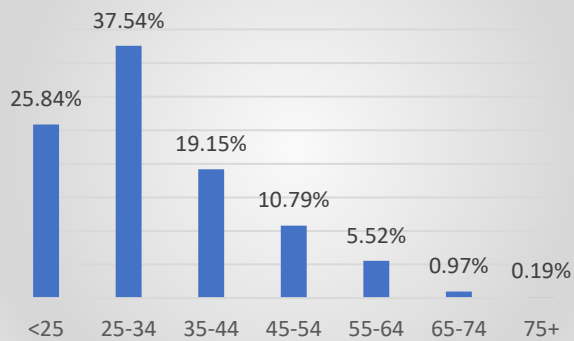

Sheriff's Daily Report

10/11/2020

Under the Custody of the Sheriff	
Total Male and Female	8,594
Jail Population	5,380
Community Corrections	3,214

Jail Population - Behind the Walls

Behind the Walls: Detainees that are physically housed under the Sheriff's custody 24 hours a day/7 days a week. This includes all populations listed on this chart - Divisional populations male & female, Outside Counties, Hospital, PRC, Women's Residential, & VRIC. Detainees in court-ordered treatment programs (PRC, Women's Residential, VRIC) are housed at CCDOC 24 hours a day/7 days week.

Sheriff's Daily Report

10/11/2020

CCSO Population Demographics

In Confinement

Community Corrections

Gender Distribution

Gender Distribution

Race Distribution

Race Distribution

Age Distribution

Age Distribution