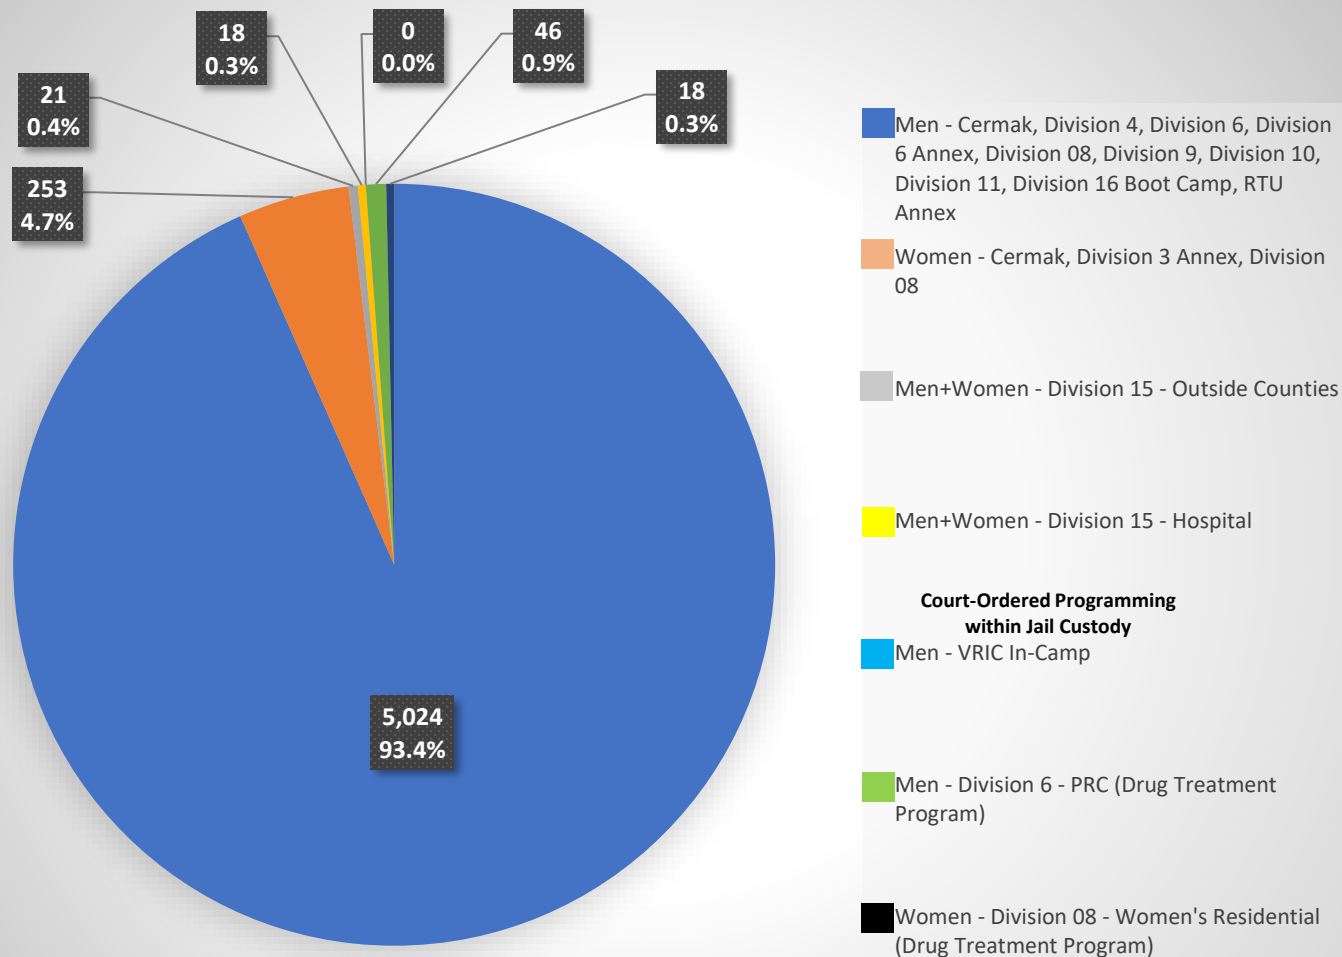

Sheriff's Daily Report

10/11/2020

Under the Custody of the Sheriff	
Total Male and Female	8,594
Jail Population	5,380
Community Corrections	3,214

Jail Population - Behind the Walls

Behind the Walls: Detainees that are physically housed under the Sheriff's custody 24 hours a day/7 days a week. This includes all populations listed on this chart - Divisional populations male & female, Outside Counties, Hospital, PRC, Women's Residential, & VRIC. Detainees in court-ordered treatment programs (PRC, Women's Residential, VRIC) are housed at CCDOC 24 hours a day/7 days week.

Sheriff's Daily Report

10/11/2020

CCSO Population Demographics

In Confinement

Community Corrections

Gender Distribution

Gender Distribution

Race Distribution

Race Distribution

Age Distribution

Age Distribution