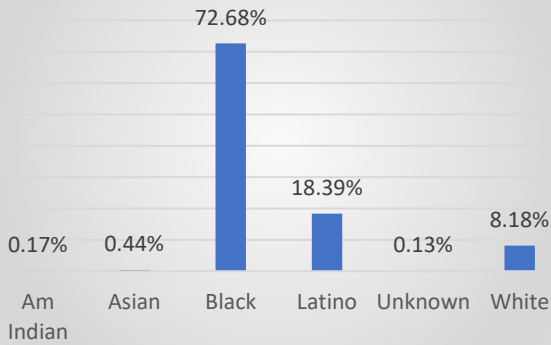

Sheriff's Daily Report

10/9/2020

Under the Custody of the Sheriff	
Total Male and Female	8,487
Jail Population	5,295
Community Corrections	3,192

Jail Population - Behind the Walls

Behind the Walls: Detainees that are physically housed under the Sheriff's custody 24 hours a day/7 days a week. This includes all populations listed on this chart - Divisional populations male & female, Outside Counties, Hospital, PRC, Women's Residential, & VRIC. Detainees in court-ordered treatment programs (PRC, Women's Residential, VRIC) are housed at CCDOC 24 hours a day/7 days week.

Sheriff's Daily Report

10/9/2020

CCSO Population Demographics

In Confinement

Community Corrections

Gender Distribution

Gender Distribution

Race Distribution

Race Distribution

Age Distribution

Age Distribution