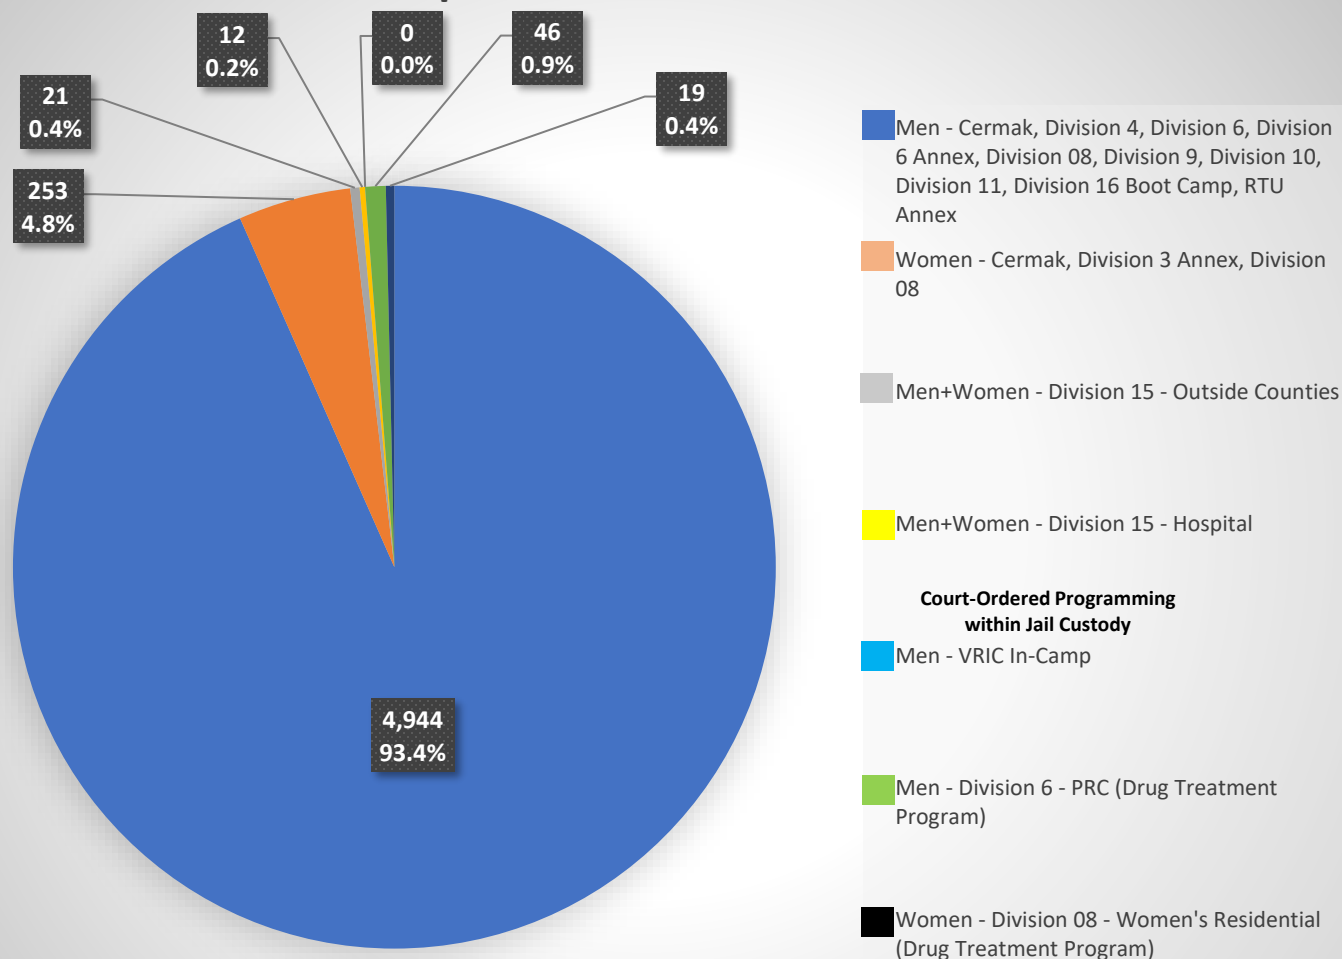

Sheriff's Daily Report

10/9/2020

Under the Custody of the Sheriff	
Total Male and Female	8,487
Jail Population	5,295
Community Corrections	3,192

Jail Population - Behind the Walls

Behind the Walls: Detainees that are physically housed under the Sheriff's custody 24 hours a day/7 days a week. This includes all populations listed on this chart - Divisional populations male & female, Outside Counties, Hospital, PRC, Women's Residential, & VRIC. Detainees in court-ordered treatment programs (PRC, Women's Residential, VRIC) are housed at CCDOC 24 hours a day/7 days week.

Sheriff's Daily Report

10/9/2020

CCSO Population Demographics

In Confinement

Community Corrections

Gender Distribution

Gender Distribution

Race Distribution

Race Distribution

Age Distribution

Age Distribution