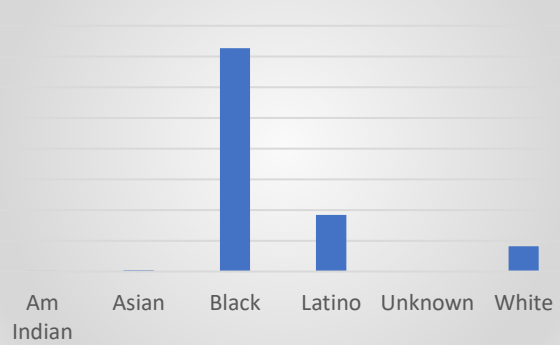

Sheriff's Daily Report

10/9/2020

Under the Custody of the Sheriff	
Total Male and Female	8,487
Jail Population	5,295
Community Corrections	3,192

Jail Population - Behind the Walls

Behind the Walls: Detainees that are physically housed under the Sheriff's custody 24 hours a day/7 days a week. This includes all populations listed on this chart - Divisional populations male & female, Outside Counties, Hospital, PRC, Women's Residential, & VRIC. Detainees in court-ordered treatment programs (PRC, Women's Residential, VRIC) are housed at CCDOC 24 hours a day/7 days week.

Sheriff's Daily Report

10/9/2020

CCSO Population Demographics

In Confinement

Community Corrections

Gender Distribution

Gender Distribution

Race Distribution

Race Distribution

Age Distribution

Age Distribution