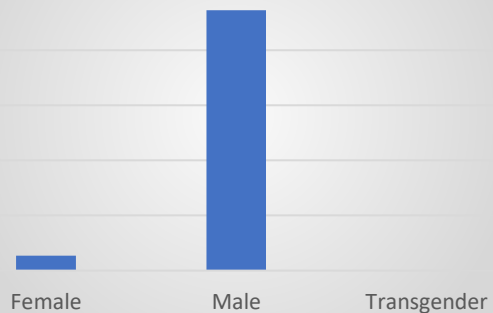

Sheriff's Daily Report

10/9/2020

Under the Custody of the Sheriff	
Total Male and Female	8,487
Jail Population	5,295
Community Corrections	3,192

Jail Population - Behind the Walls

Behind the Walls: Detainees that are physically housed under the Sheriff's custody 24 hours a day/7 days a week. This includes all populations listed on this chart - Divisional populations male & female, Outside Counties, Hospital, PRC, Women's Residential, & VRIC. Detainees in court-ordered treatment programs (PRC, Women's Residential, VRIC) are housed at CCDOC 24 hours a day/7 days week.

Sheriff's Daily Report

10/9/2020

CCSO Population Demographics

In Confinement

Community Corrections

Gender Distribution

Gender Distribution

Race Distribution

Race Distribution

Age Distribution

Age Distribution