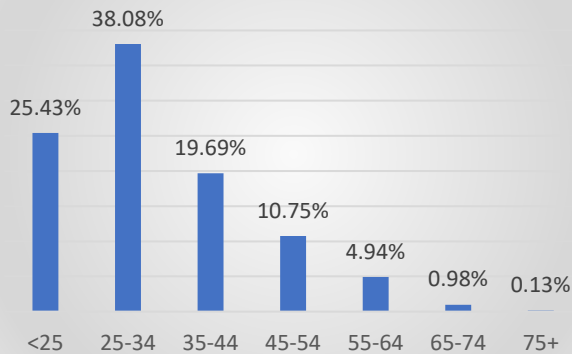

Sheriff's Daily Report

10/9/2020

Under the Custody of the Sheriff	
Total Male and Female	8,487
Jail Population	5,295
Community Corrections	3,192

Jail Population - Behind the Walls

Behind the Walls: Detainees that are physically housed under the Sheriff's custody 24 hours a day/7 days a week. This includes all populations listed on this chart - Divisional populations male & female, Outside Counties, Hospital, PRC, Women's Residential, & VRIC. Detainees in court-ordered treatment programs (PRC, Women's Residential, VRIC) are housed at CCDOC 24 hours a day/7 days week.

Sheriff's Daily Report

10/9/2020

CCSO Population Demographics

In Confinement

Community Corrections

Gender Distribution

Gender Distribution

Race Distribution

Race Distribution

Age Distribution

Age Distribution