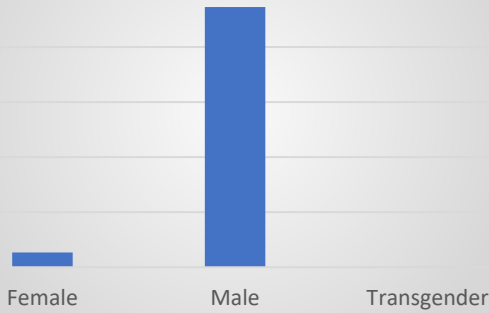

Sheriff's Daily Report

10/9/2020

Under the Custody of the Sheriff	
Total Male and Female	8,487
Jail Population	5,295
Community Corrections	3,192

Jail Population - Behind the Walls

Behind the Walls: Detainees that are physically housed under the Sheriff's custody 24 hours a day/7 days a week. This includes all populations listed on this chart - Divisional populations male & female, Outside Counties, Hospital, PRC, Women's Residential, & VRIC. Detainees in court-ordered treatment programs (PRC, Women's Residential, VRIC) are housed at CCDOC 24 hours a day/7 days week.

Sheriff's Daily Report

10/9/2020

CCSO Population Demographics

In Confinement

Community Corrections

Gender Distribution

Gender Distribution

Race Distribution

Race Distribution

Age Distribution

Age Distribution