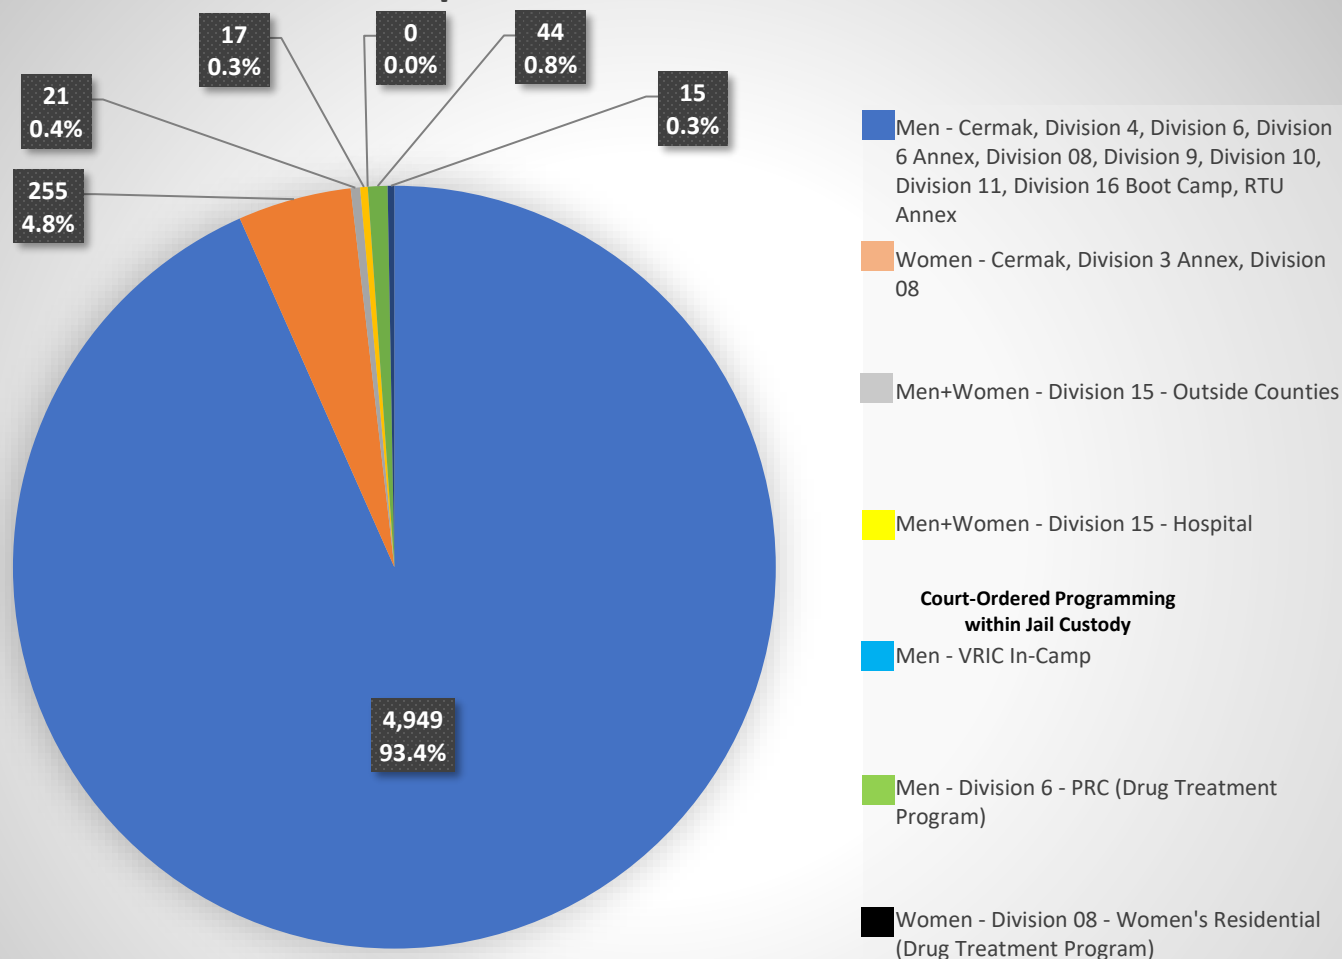

# Sheriff's Daily Report

10/2/2020

Under the Custody of the Sheriff	
<b>Total Male and Female</b>	<b>8,533</b>
Jail Population	5,301
Community Corrections	3,232

## Jail Population - Behind the Walls

Behind the Walls: Detainees that are physically housed under the Sheriff's custody 24 hours a day/7 days a week. This includes all populations listed on this chart - Divisional populations male & female, Outside Counties, Hospital, PRC, Women's Residential, & VRIC. Detainees in court-ordered treatment programs (PRC, Women's Residential, VRIC) are housed at CCDOC 24 hours a day/7 days week.

#### Race Distribution

#### Age Distribution