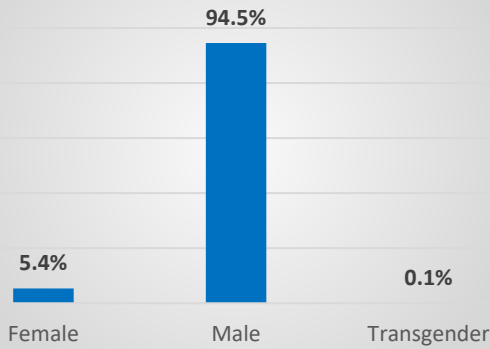

Sheriff's Daily Report

10/2/2020

CCSO Population Demographics

In Confinement

Gender Distribution