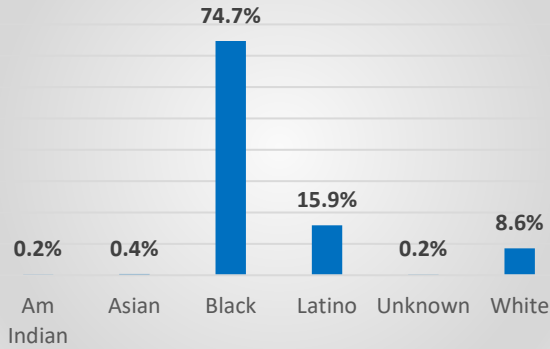

Sheriff's Daily Report

9/30/2020

Under the Custody of the Sheriff	
Total Male and Female	8,581
Jail Population	5,339
Community Corrections	3,242

Jail Population - Behind the Walls

Behind the Walls: Detainees that are physically housed under the Sheriff's custody 24 hours a day/7 days a week. This includes all populations listed on this chart - Divisional populations male & female, Outside Counties, Hospital, PRC, Women's Residential, & VRIC. Detainees in court-ordered treatment programs (PRC, Women's Residential, VRIC) are housed at CCDOC 24 hours a day/7 days week.

Sheriff's Daily Report

9/30/2020

CCSO Population Demographics

In Confinement

Gender Distribution

Race Distribution

Age Distribution

Community Corrections

Gender Distribution

Race Distribution

Age Distribution