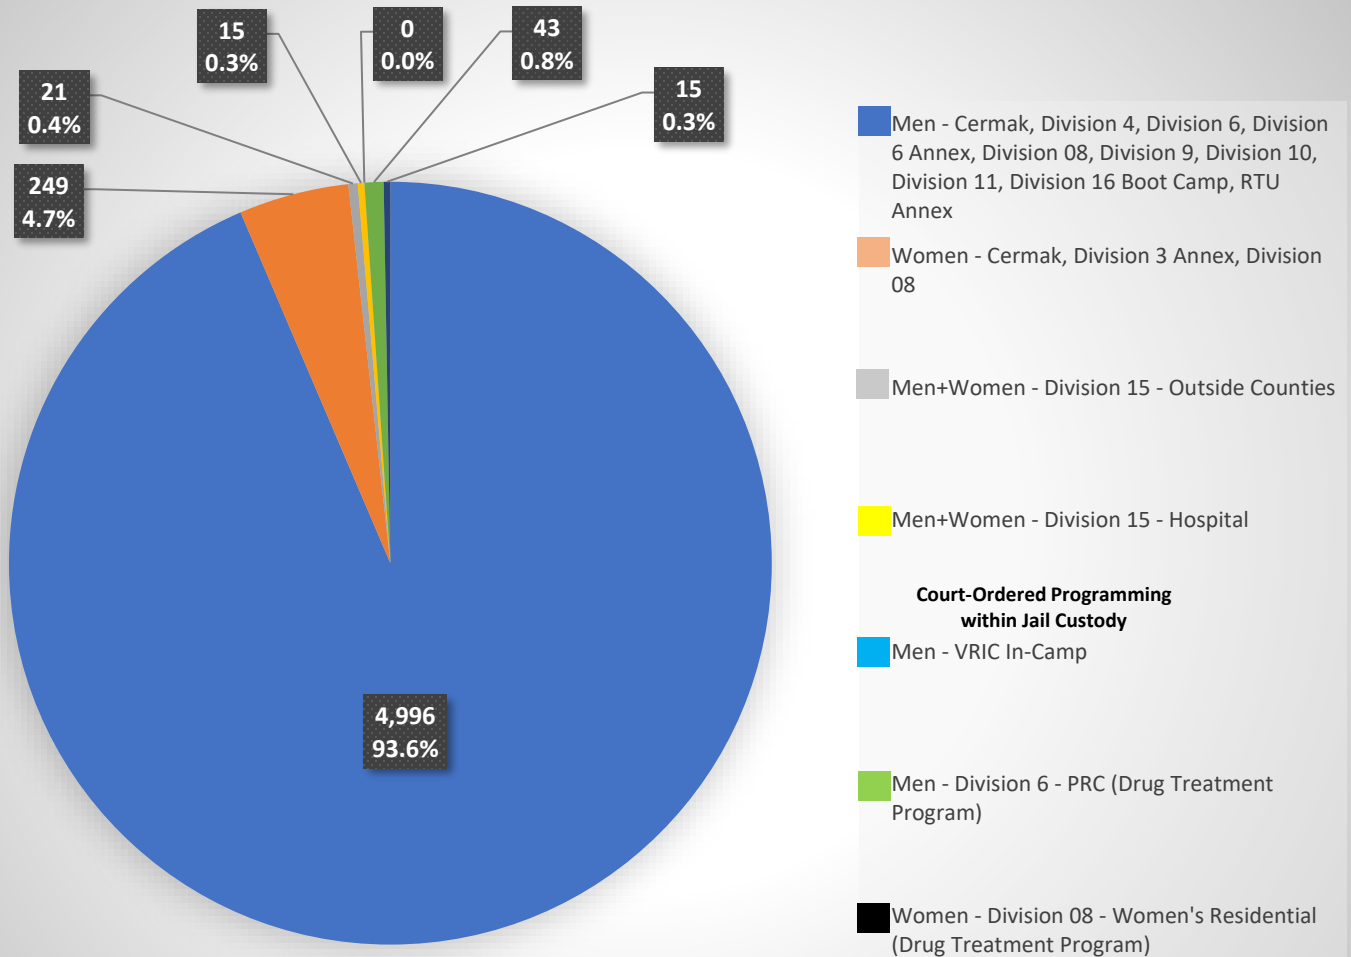

Sheriff's Daily Report

9/30/2020

Under the Custody of the Sheriff	
Total Male and Female	8,581
Jail Population	5,339
Community Corrections	3,242

Jail Population - Behind the Walls

Behind the Walls: Detainees that are physically housed under the Sheriff's custody 24 hours a day/7 days a week. This includes all populations listed on this chart - Divisional populations male & female, Outside Counties, Hospital, PRC, Women's Residential, & VRIC. Detainees in court-ordered treatment programs (PRC, Women's Residential, VRIC) are housed at CCDOC 24 hours a day/7 days week.

Sheriff's Daily Report

9/30/2020

CCSO Population Demographics

In Confinement

Gender Distribution

Race Distribution

Age Distribution

Community Corrections

Gender Distribution

Race Distribution

Age Distribution