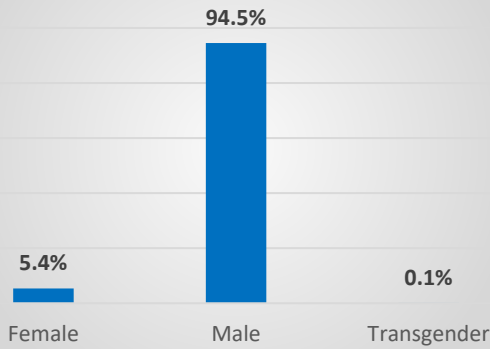

Sheriff's Daily Report

9/30/2020

Under the Custody of the Sheriff	
Total Male and Female	8,581
Jail Population	5,339
Community Corrections	3,242

Jail Population - Behind the Walls

Behind the Walls: Detainees that are physically housed under the Sheriff's custody 24 hours a day/7 days a week. This includes all populations listed on this chart - Divisional populations male & female, Outside Counties, Hospital, PRC, Women's Residential, & VRIC. Detainees in court-ordered treatment programs (PRC, Women's Residential, VRIC) are housed at CCDOC 24 hours a day/7 days week.

Sheriff's Daily Report

9/30/2020

CCSO Population Demographics

In Confinement

Gender Distribution

Race Distribution

Age Distribution

Community Corrections

Gender Distribution

Race Distribution

Age Distribution