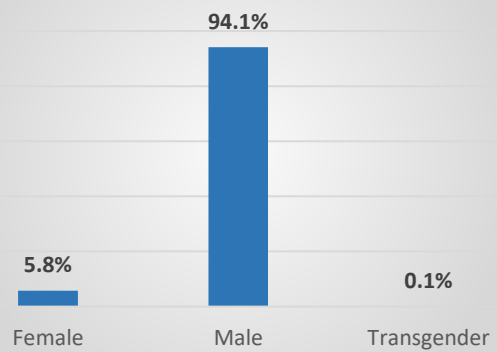

Sheriff's Daily Report

9/30/2020

Under the Custody of the Sheriff	
Total Male and Female	8,581
Jail Population	5,339
Community Corrections	3,242

Jail Population - Behind the Walls

Behind the Walls: Detainees that are physically housed under the Sheriff's custody 24 hours a day/7 days a week. This includes all populations listed on this chart - Divisional populations male & female, Outside Counties, Hospital, PRC, Women's Residential, & VRIC. Detainees in court-ordered treatment programs (PRC, Women's Residential, VRIC) are housed at CCDOC 24 hours a day/7 days week.

Sheriff's Daily Report

9/30/2020

CCSO Population Demographics

In Confinement

Gender Distribution

Race Distribution

Age Distribution

Community Corrections

Gender Distribution

Race Distribution

Age Distribution