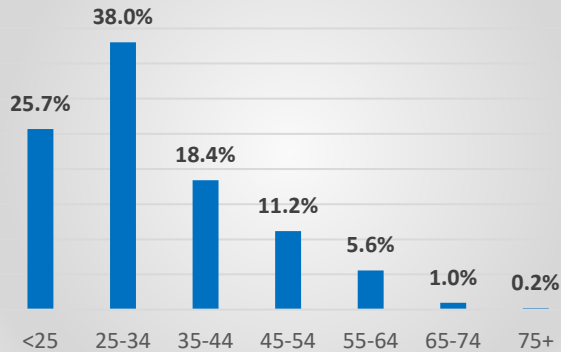

Sheriff's Daily Report

9/30/2020

Under the Custody of the Sheriff	
Total Male and Female	8,581
Jail Population	5,339
Community Corrections	3,242

Jail Population - Behind the Walls

Behind the Walls: Detainees that are physically housed under the Sheriff's custody 24 hours a day/7 days a week. This includes all populations listed on this chart - Divisional populations male & female, Outside Counties, Hospital, PRC, Women's Residential, & VRIC. Detainees in court-ordered treatment programs (PRC, Women's Residential, VRIC) are housed at CCDOC 24 hours a day/7 days week.

Sheriff's Daily Report

9/30/2020

CCSO Population Demographics

In Confinement

Gender Distribution

Race Distribution

Age Distribution

Community Corrections

Gender Distribution

Race Distribution

Age Distribution