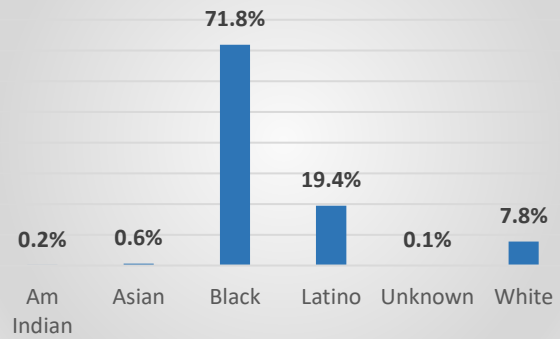

Sheriff's Daily Report

9/30/2020

Under the Custody of the Sheriff	
Total Male and Female	8,581
Jail Population	5,339
Community Corrections	3,242

Jail Population - Behind the Walls

Behind the Walls: Detainees that are physically housed under the Sheriff's custody 24 hours a day/7 days a week. This includes all populations listed on this chart - Divisional populations male & female, Outside Counties, Hospital, PRC, Women's Residential, & VRIC. Detainees in court-ordered treatment programs (PRC, Women's Residential, VRIC) are housed at CCDOC 24 hours a day/7 days week.

Sheriff's Daily Report

9/30/2020

CCSO Population Demographics

In Confinement

Gender Distribution

Race Distribution

Age Distribution

Community Corrections

Gender Distribution

Race Distribution

Age Distribution