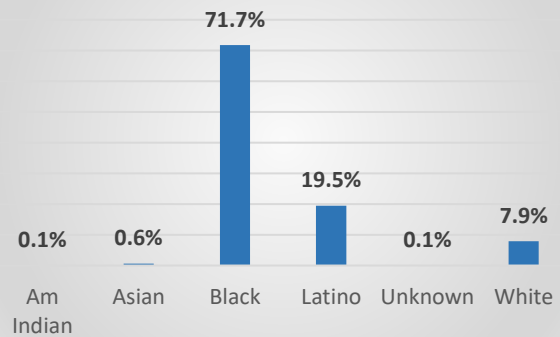

Sheriff's Daily Report

9/23/2020

Under the Custody of the Sheriff	
Total Male and Female	8,569
Jail Population	5,319
Community Corrections	3,250

Jail Population - Behind the Walls

Behind the Walls: Detainees that are physically housed under the Sheriff's custody 24 hours a day/7 days a week. This includes all populations listed on this chart - Divisional populations male & female, Outside Counties, Hospital, PRC, Women's Residential, & VRIC. Detainees in court-ordered treatment programs (PRC, Women's Residential, VRIC) are housed at CCDOC 24 hours a day/7 days week.

Sheriff's Daily Report

9/23/2020

CCSO Population Demographics

In Confinement

Gender Distribution

Race Distribution

Age Distribution

Community Corrections

Gender Distribution

Race Distribution

Age Distribution