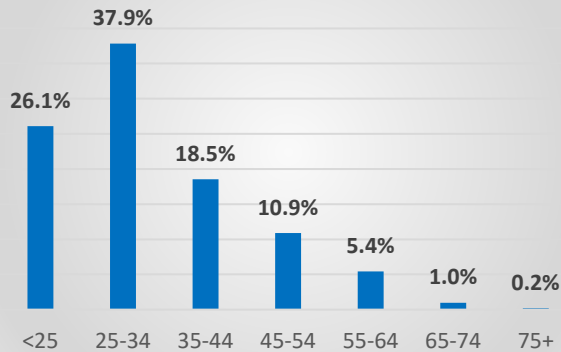

Sheriff's Daily Report

9/23/2020

Under the Custody of the Sheriff	
Total Male and Female	8,569
Jail Population	5,319
Community Corrections	3,250

Jail Population - Behind the Walls

Behind the Walls: Detainees that are physically housed under the Sheriff's custody 24 hours a day/7 days a week. This includes all populations listed on this chart - Divisional populations male & female, Outside Counties, Hospital, PRC, Women's Residential, & VRIC. Detainees in court-ordered treatment programs (PRC, Women's Residential, VRIC) are housed at CCDOC 24 hours a day/7 days week.

Sheriff's Daily Report

9/23/2020

CCSO Population Demographics

In Confinement

Gender Distribution

Race Distribution

Age Distribution

Community Corrections

Gender Distribution

Race Distribution

Age Distribution