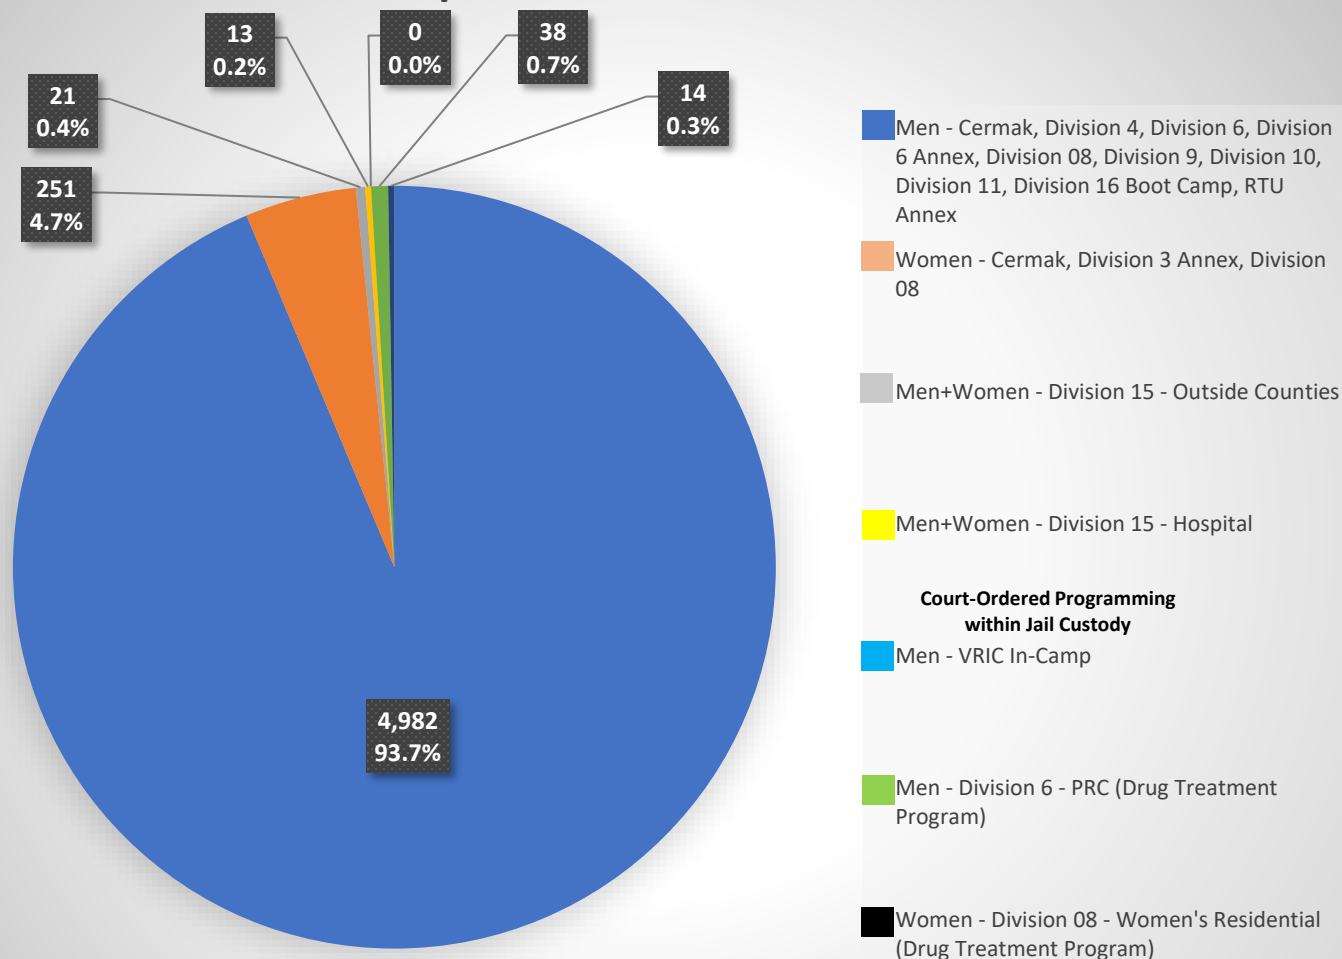

Sheriff's Daily Report

9/23/2020

Under the Custody of the Sheriff	
Total Male and Female	8,569
Jail Population	5,319
Community Corrections	3,250

Jail Population - Behind the Walls

Behind the Walls: Detainees that are physically housed under the Sheriff's custody 24 hours a day/7 days a week. This includes all populations listed on this chart - Divisional populations male & female, Outside Counties, Hospital, PRC, Women's Residential, & VRIC. Detainees in court-ordered treatment programs (PRC, Women's Residential, VRIC) are housed at CCDOC 24 hours a day/7 days week.

Sheriff's Daily Report

9/23/2020

CCSO Population Demographics

In Confinement

Gender Distribution

Race Distribution

Age Distribution

Community Corrections

Gender Distribution

Race Distribution

Age Distribution