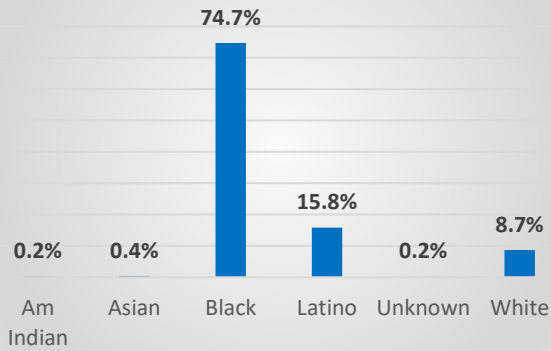

Sheriff's Daily Report

9/23/2020

Under the Custody of the Sheriff	
Total Male and Female	8,569
Jail Population	5,319
Community Corrections	3,250

Jail Population - Behind the Walls

Behind the Walls: Detainees that are physically housed under the Sheriff's custody 24 hours a day/7 days a week. This includes all populations listed on this chart - Divisional populations male & female, Outside Counties, Hospital, PRC, Women's Residential, & VRIC. Detainees in court-ordered treatment programs (PRC, Women's Residential, VRIC) are housed at CCDOC 24 hours a day/7 days week.

Sheriff's Daily Report

9/23/2020

CCSO Population Demographics

In Confinement

Gender Distribution

Race Distribution

Age Distribution

Community Corrections

Gender Distribution

Race Distribution

Age Distribution