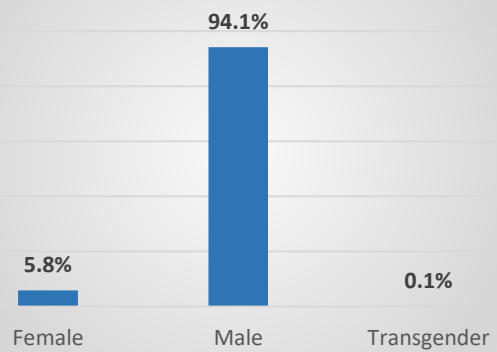

Sheriff's Daily Report

9/23/2020

Under the Custody of the Sheriff	
Total Male and Female	8,569
Jail Population	5,319
Community Corrections	3,250

Jail Population - Behind the Walls

Behind the Walls: Detainees that are physically housed under the Sheriff's custody 24 hours a day/7 days a week. This includes all populations listed on this chart - Divisional populations male & female, Outside Counties, Hospital, PRC, Women's Residential, & VRIC. Detainees in court-ordered treatment programs (PRC, Women's Residential, VRIC) are housed at CCDOC 24 hours a day/7 days week.

Sheriff's Daily Report

9/23/2020

CCSO Population Demographics

In Confinement

Gender Distribution

Race Distribution

Age Distribution

Community Corrections

Gender Distribution

Race Distribution

Age Distribution