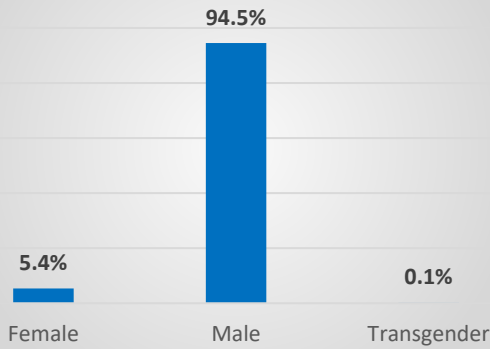

Sheriff's Daily Report

9/23/2020

CCSO Population Demographics

In Confinement

Gender Distribution