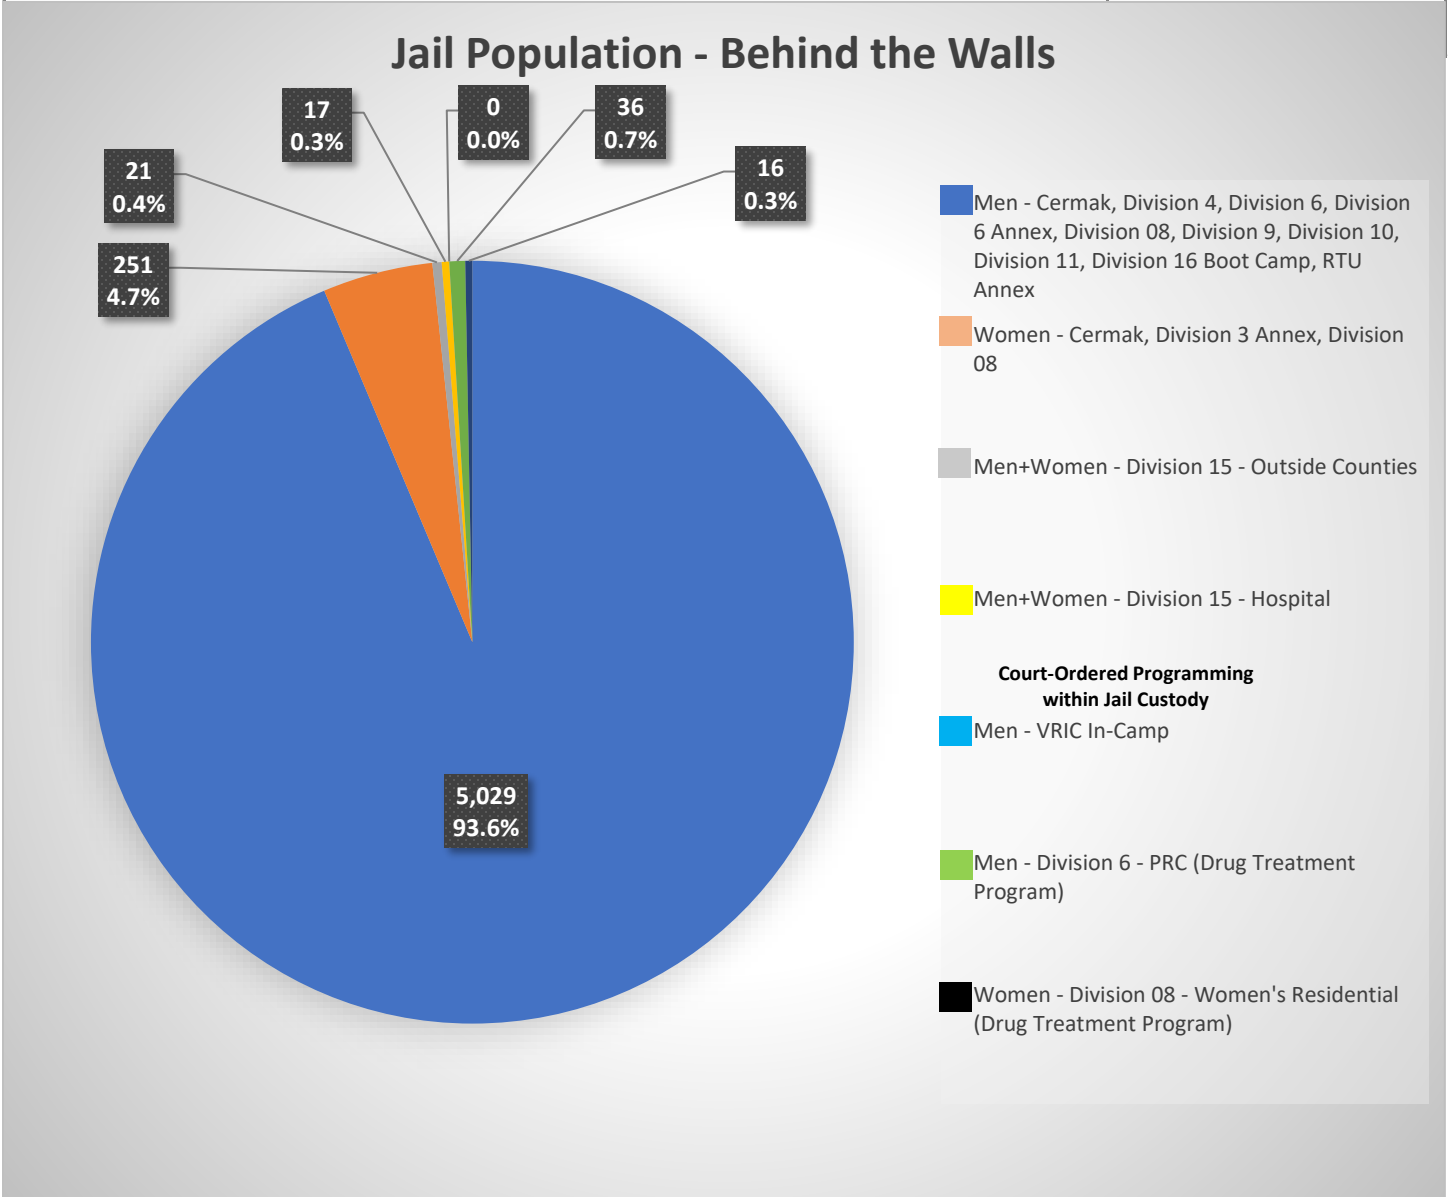

# Sheriff's Daily Report

## 9/21/2020

Under the Custody of the Sheriff	
<b>Total Male and Female</b>	<b>8,639</b>
Jail Population	5,370
Community Corrections	3,269

Behind the Walls: Detainees that are physically housed under the Sheriff's custody 24 hours a day/7 days a week. This includes all populations listed on this chart - Divisional populations male & female, Outside Counties, Hospital, PRC, Women's Residential, & VRIC. Detainees in court-ordered treatment programs (PRC, Women's Residential, VRIC) are housed at CCDOC 24 hours a day/7 days week.

##### Race Distribution

##### Age Distribution