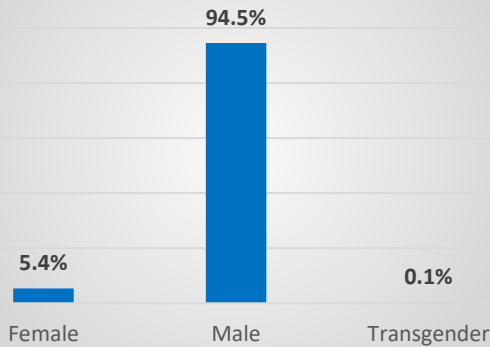

Sheriff's Daily Report

9/21/2020

CCSO Population Demographics

In Confinement

Gender Distribution