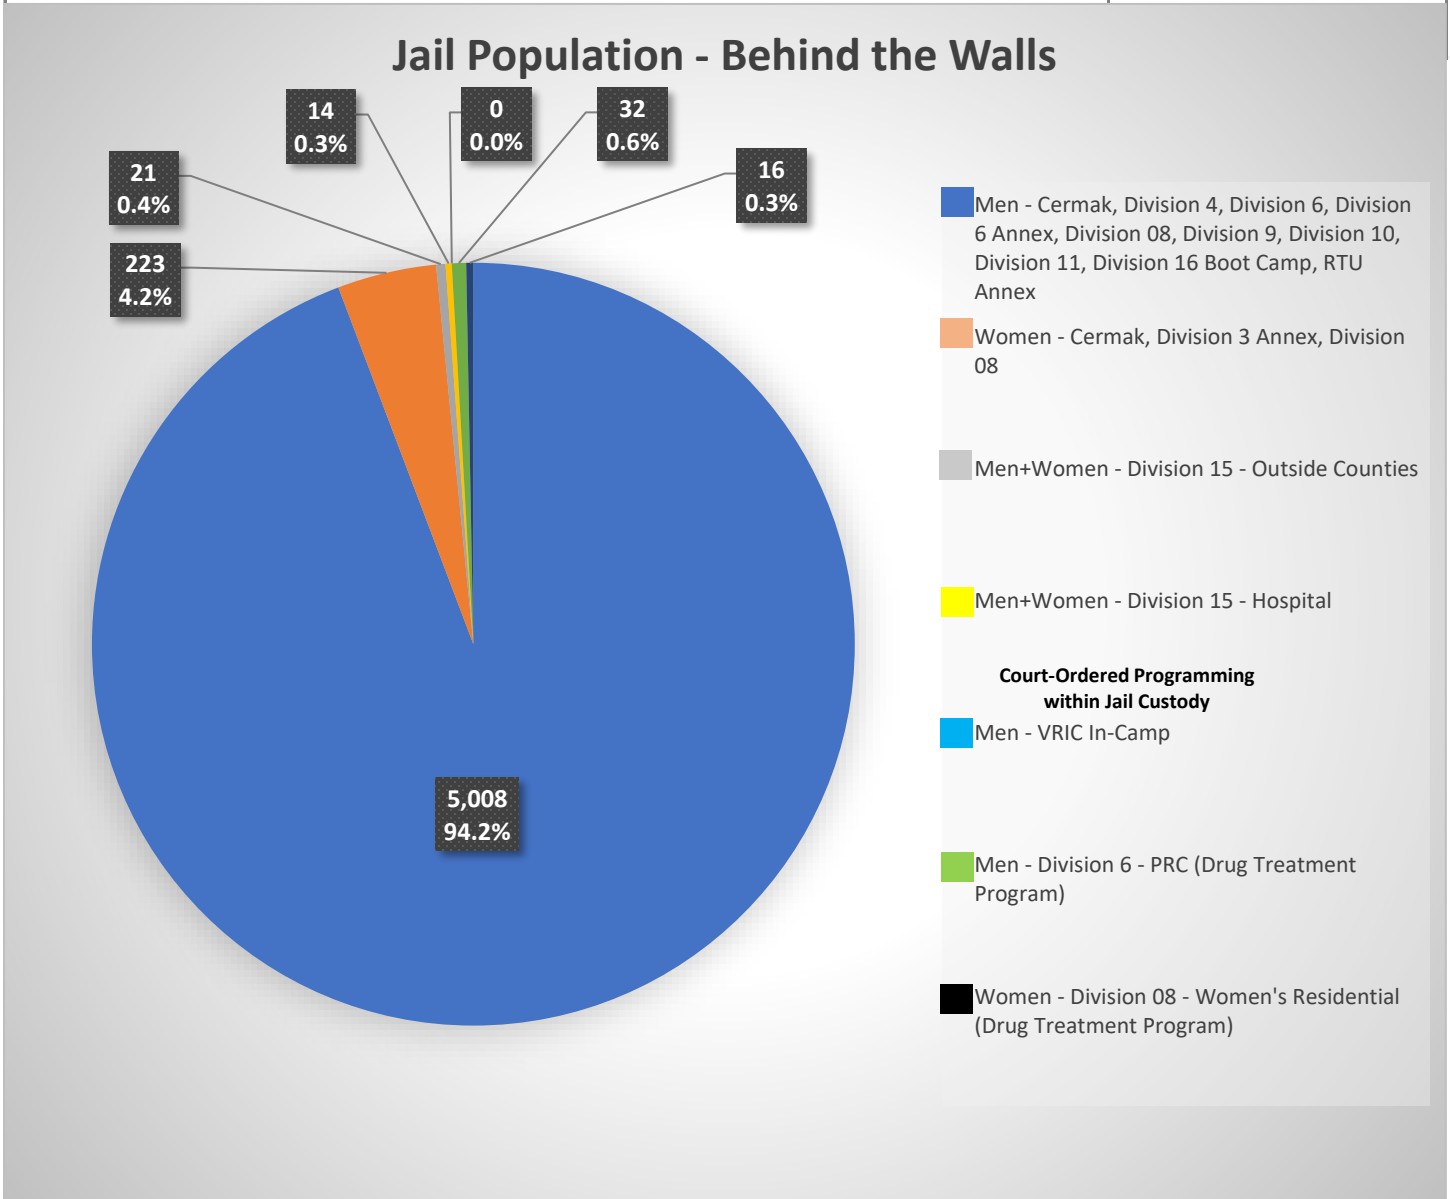

# Sheriff's Daily Report

## 9/15/2020

Under the Custody of the Sheriff	
<b>Total Male and Female</b>	<b>8,555</b>
Jail Population	5,314
Community Corrections	3,241

Behind the Walls: Detainees that are physically housed under the Sheriff's custody 24 hours a day/7 days a week. This includes all populations listed on this chart - Divisional populations male & female, Outside Counties, Hospital, PRC, Women's Residential, & VRIC. Detainees in court-ordered treatment programs (PRC, Women's Residential, VRIC) are housed at CCDOC 24 hours a day/7 days week.

#### Race Distribution

#### Age Distribution