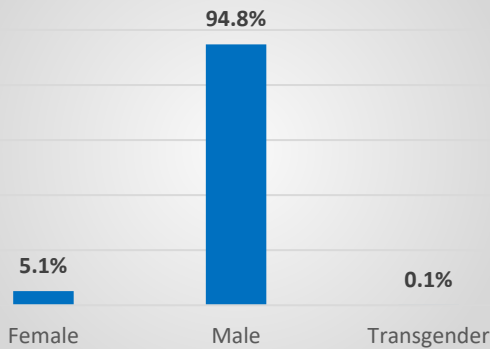

Sheriff's Daily Report

9/15/2020

CCSO Population Demographics

In Confinement

Gender Distribution