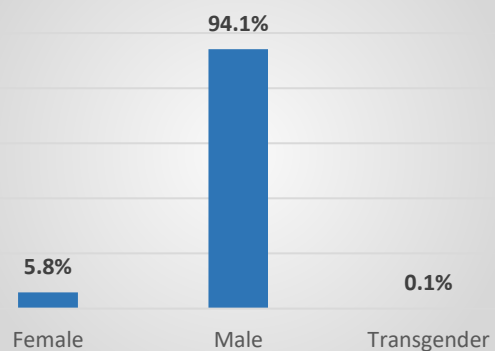

Sheriff's Daily Report

9/13/2020

Under the Custody of the Sheriff	
Total Male and Female	8,605
Jail Population	5,360
Community Corrections	3,245

Jail Population - Behind the Walls

Behind the Walls: Detainees that are physically housed under the Sheriff's custody 24 hours a day/7 days a week. This includes all populations listed on this chart - Divisional populations male & female, Outside Counties, Hospital, PRC, Women's Residential, & VRIC. Detainees in court-ordered treatment programs (PRC, Women's Residential, VRIC) are housed at CCDOC 24 hours a day/7 days week.

Sheriff's Daily Report

9/13/2020

CCSO Population Demographics

In Confinement

Gender Distribution

Race Distribution

Age Distribution

Community Corrections

Gender Distribution

Race Distribution

Age Distribution