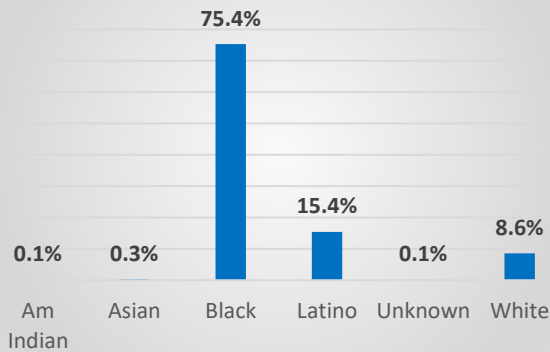

Sheriff's Daily Report

9/13/2020

Under the Custody of the Sheriff	
Total Male and Female	8,605
Jail Population	5,360
Community Corrections	3,245

Jail Population - Behind the Walls

Behind the Walls: Detainees that are physically housed under the Sheriff's custody 24 hours a day/7 days a week. This includes all populations listed on this chart - Divisional populations male & female, Outside Counties, Hospital, PRC, Women's Residential, & VRIC. Detainees in court-ordered treatment programs (PRC, Women's Residential, VRIC) are housed at CCDOC 24 hours a day/7 days week.

Sheriff's Daily Report

9/13/2020

CCSO Population Demographics

In Confinement

Gender Distribution

Race Distribution

Age Distribution

Community Corrections

Gender Distribution

Race Distribution

Age Distribution