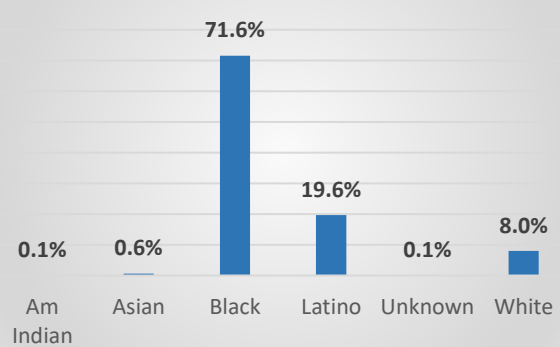

Sheriff's Daily Report

9/13/2020

Under the Custody of the Sheriff	
Total Male and Female	8,605
Jail Population	5,360
Community Corrections	3,245

Jail Population - Behind the Walls

Behind the Walls: Detainees that are physically housed under the Sheriff's custody 24 hours a day/7 days a week. This includes all populations listed on this chart - Divisional populations male & female, Outside Counties, Hospital, PRC, Women's Residential, & VRIC. Detainees in court-ordered treatment programs (PRC, Women's Residential, VRIC) are housed at CCDOC 24 hours a day/7 days week.

Sheriff's Daily Report

9/13/2020

CCSO Population Demographics

In Confinement

Gender Distribution

Race Distribution

Age Distribution

Community Corrections

Gender Distribution

Race Distribution

Age Distribution