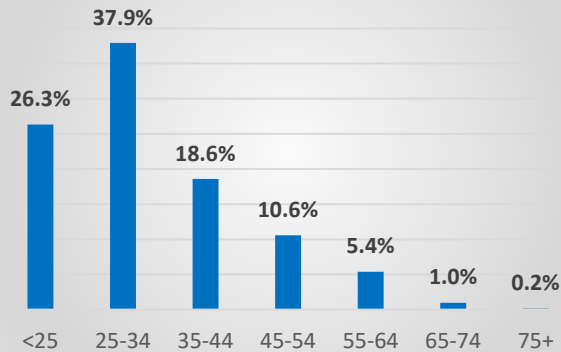

Sheriff's Daily Report

9/13/2020

Under the Custody of the Sheriff	
Total Male and Female	8,605
Jail Population	5,360
Community Corrections	3,245

Jail Population - Behind the Walls

Behind the Walls: Detainees that are physically housed under the Sheriff's custody 24 hours a day/7 days a week. This includes all populations listed on this chart - Divisional populations male & female, Outside Counties, Hospital, PRC, Women's Residential, & VRIC. Detainees in court-ordered treatment programs (PRC, Women's Residential, VRIC) are housed at CCDOC 24 hours a day/7 days week.

Sheriff's Daily Report

9/13/2020

CCSO Population Demographics

In Confinement

Gender Distribution

Race Distribution

Age Distribution

Community Corrections

Gender Distribution

Race Distribution

Age Distribution