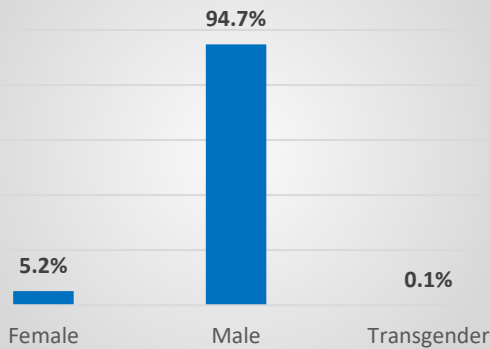

Sheriff's Daily Report

9/13/2020

Under the Custody of the Sheriff	
Total Male and Female	8,605
Jail Population	5,360
Community Corrections	3,245

Jail Population - Behind the Walls

Behind the Walls: Detainees that are physically housed under the Sheriff's custody 24 hours a day/7 days a week. This includes all populations listed on this chart - Divisional populations male & female, Outside Counties, Hospital, PRC, Women's Residential, & VRIC. Detainees in court-ordered treatment programs (PRC, Women's Residential, VRIC) are housed at CCDOC 24 hours a day/7 days week.

Sheriff's Daily Report

9/13/2020

CCSO Population Demographics

In Confinement

Gender Distribution

Race Distribution

Age Distribution

Community Corrections

Gender Distribution

Race Distribution

Age Distribution