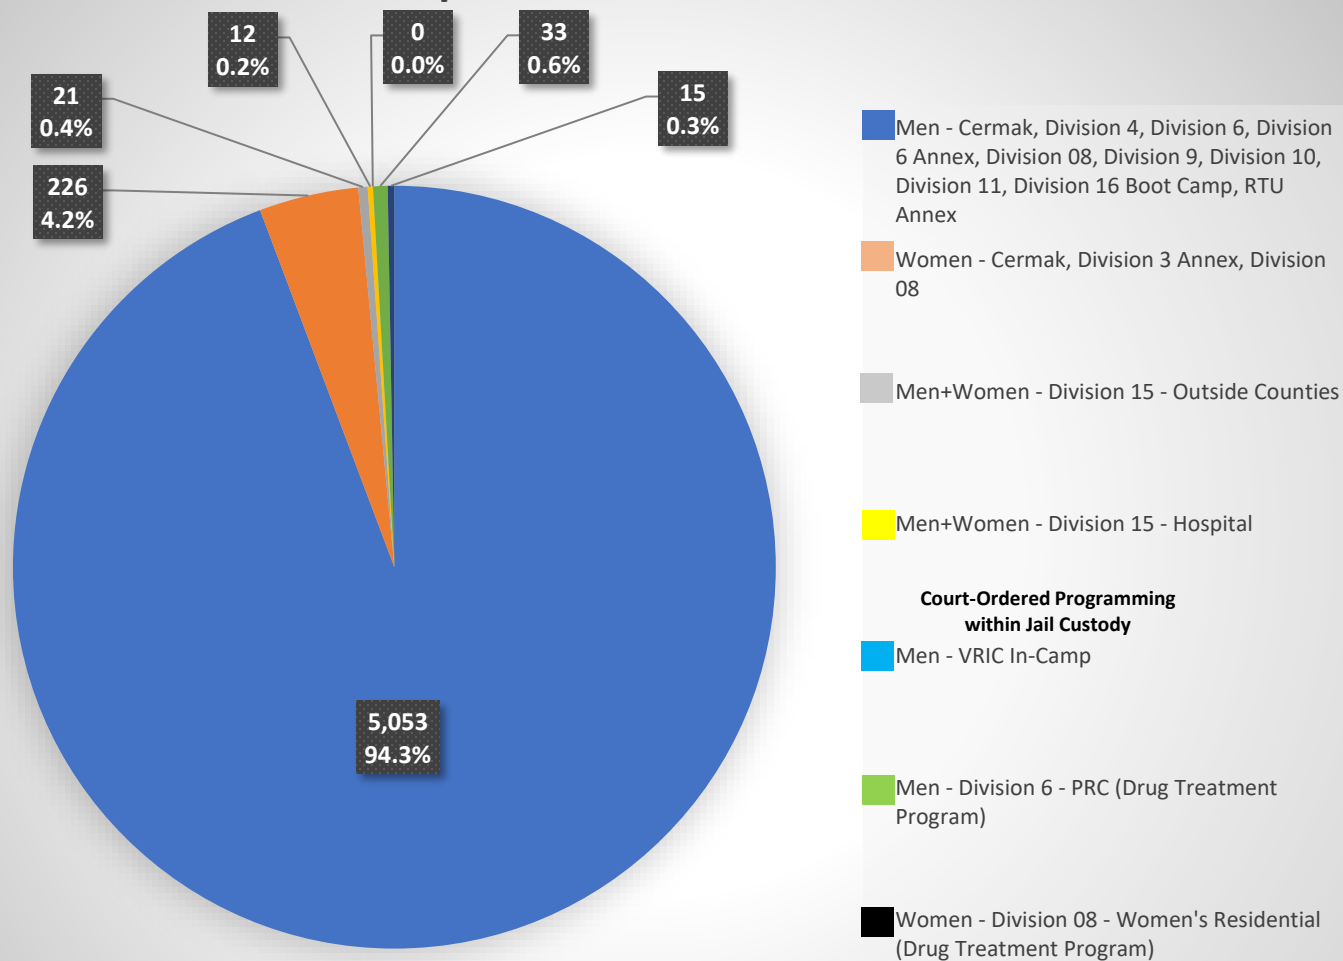

Sheriff's Daily Report

9/13/2020

Under the Custody of the Sheriff	
Total Male and Female	8,605
Jail Population	5,360
Community Corrections	3,245

Jail Population - Behind the Walls

Behind the Walls: Detainees that are physically housed under the Sheriff's custody 24 hours a day/7 days a week. This includes all populations listed on this chart - Divisional populations male & female, Outside Counties, Hospital, PRC, Women's Residential, & VRIC. Detainees in court-ordered treatment programs (PRC, Women's Residential, VRIC) are housed at CCDOC 24 hours a day/7 days week.

Sheriff's Daily Report

9/13/2020

CCSO Population Demographics

In Confinement

Gender Distribution

Race Distribution

Age Distribution

Community Corrections

Gender Distribution

Race Distribution

Age Distribution