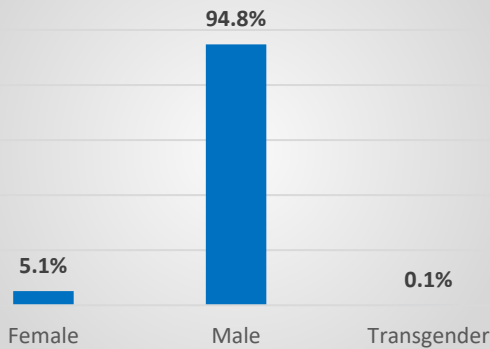

Sheriff's Daily Report

9/11/2020

Under the Custody of the Sheriff	
Total Male and Female	8,557
Jail Population	5,304
Community Corrections	3,253

Behind the Walls: Detainees that are physically housed under the Sheriff's custody 24 hours a day/7 days a week. This includes all populations listed on this chart - Divisional populations male & female, Outside Counties, Hospital, PRC, Women's Residential, & VRIC. Detainees in court-ordered treatment programs (PRC, Women's Residential, VRIC) are housed at CCDOC 24 hours a day/7 days week.

Sheriff's Daily Report

9/11/2020

CCSO Population Demographics

In Confinement

Gender Distribution

Race Distribution

Age Distribution

Community Corrections

Gender Distribution

Race Distribution

Age Distribution