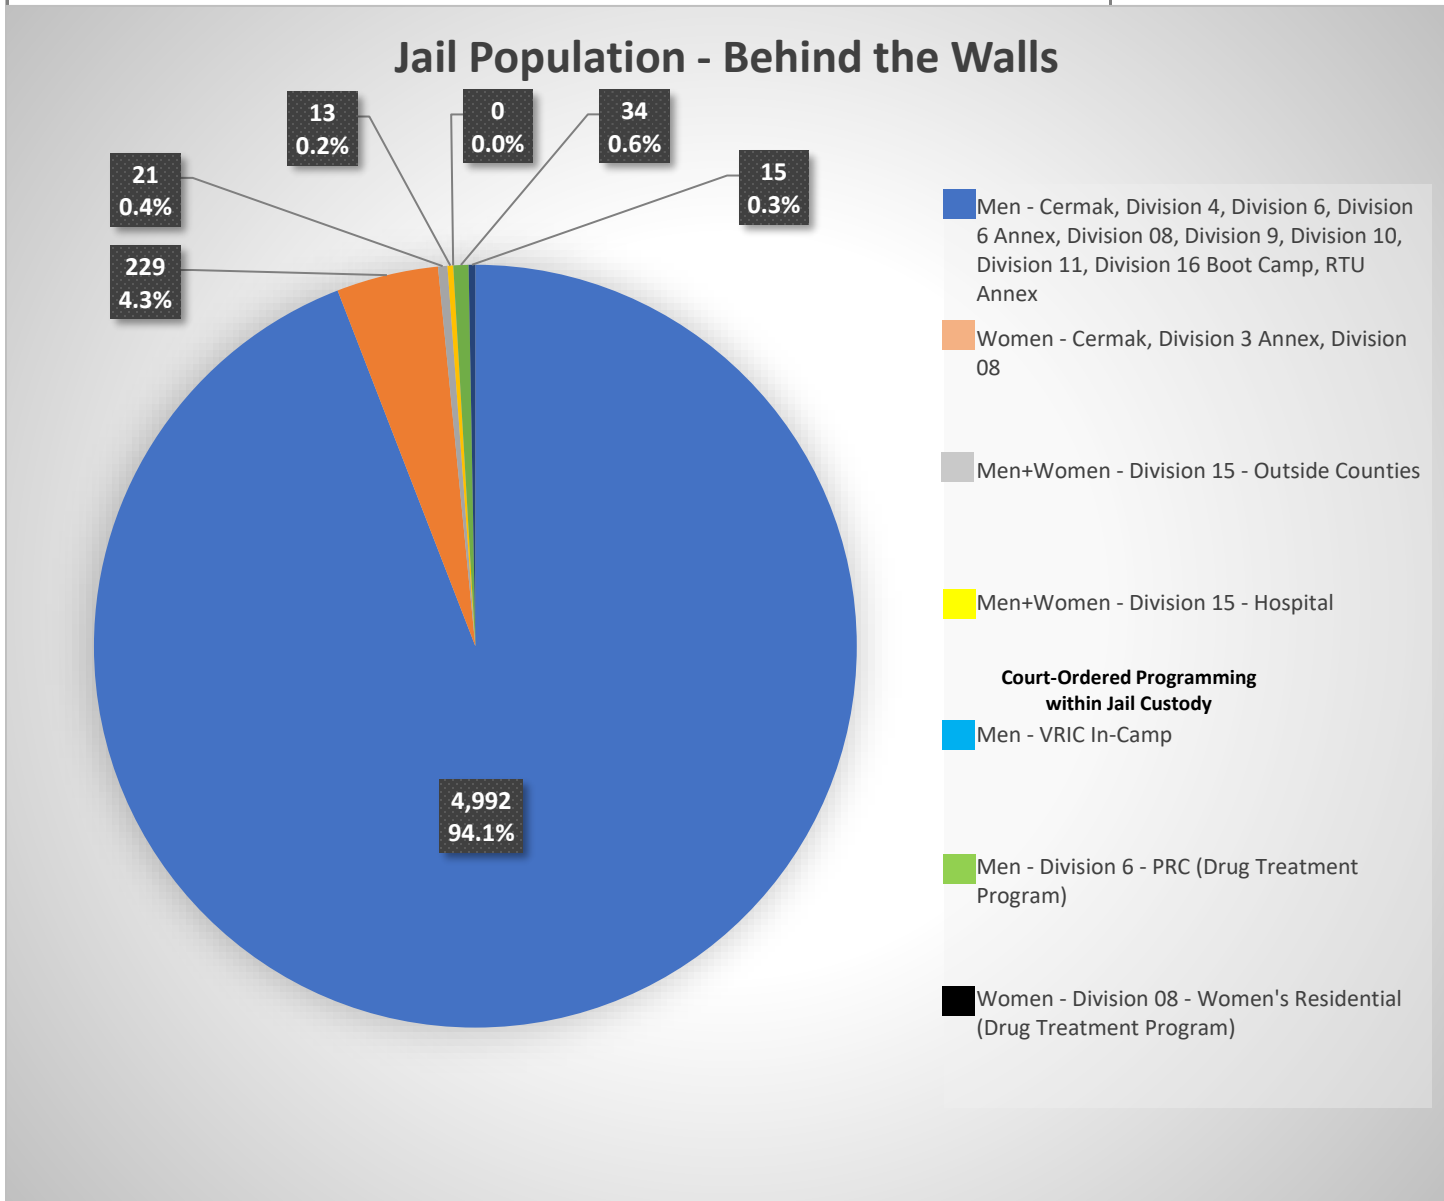

Sheriff's Daily Report

9/11/2020

Under the Custody of the Sheriff	
Total Male and Female	8,557
Jail Population	5,304
Community Corrections	3,253

Behind the Walls: Detainees that are physically housed under the Sheriff's custody 24 hours a day/7 days a week. This includes all populations listed on this chart - Divisional populations male & female, Outside Counties, Hospital, PRC, Women's Residential, & VRIC. Detainees in court-ordered treatment programs (PRC, Women's Residential, VRIC) are housed at CCDOC 24 hours a day/7 days week.

Sheriff's Daily Report

9/11/2020

CCSO Population Demographics

In Confinement

Gender Distribution

Race Distribution

Age Distribution

Community Corrections

Gender Distribution

Race Distribution

Age Distribution