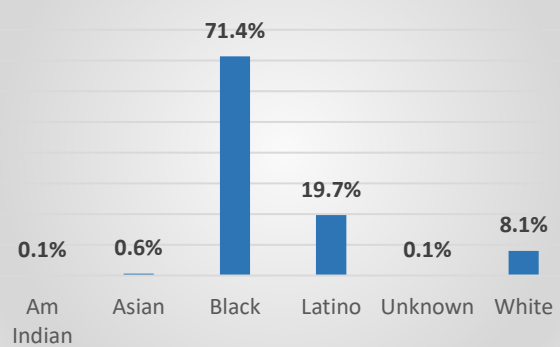

Sheriff's Daily Report

9/11/2020

Under the Custody of the Sheriff	
Total Male and Female	8,557
Jail Population	5,304
Community Corrections	3,253

Behind the Walls: Detainees that are physically housed under the Sheriff's custody 24 hours a day/7 days a week. This includes all populations listed on this chart - Divisional populations male & female, Outside Counties, Hospital, PRC, Women's Residential, & VRIC. Detainees in court-ordered treatment programs (PRC, Women's Residential, VRIC) are housed at CCDOC 24 hours a day/7 days week.

Sheriff's Daily Report

9/11/2020

CCSO Population Demographics

In Confinement

Gender Distribution

Race Distribution

Age Distribution

Community Corrections

Gender Distribution

Race Distribution

Age Distribution