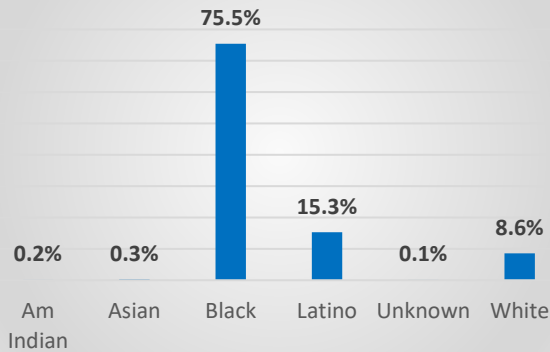

Sheriff's Daily Report

9/11/2020

Under the Custody of the Sheriff	
Total Male and Female	8,557
Jail Population	5,304
Community Corrections	3,253

Behind the Walls: Detainees that are physically housed under the Sheriff's custody 24 hours a day/7 days a week. This includes all populations listed on this chart - Divisional populations male & female, Outside Counties, Hospital, PRC, Women's Residential, & VRIC. Detainees in court-ordered treatment programs (PRC, Women's Residential, VRIC) are housed at CCDOC 24 hours a day/7 days week.

Sheriff's Daily Report

9/11/2020

CCSO Population Demographics

In Confinement

Gender Distribution

Race Distribution

Age Distribution

Community Corrections

Gender Distribution

Race Distribution

Age Distribution