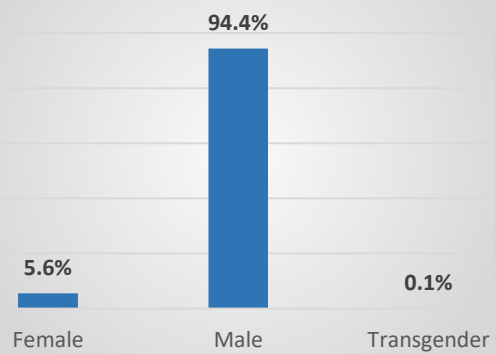

Sheriff's Daily Report

9/11/2020

Under the Custody of the Sheriff	
Total Male and Female	8,557
Jail Population	5,304
Community Corrections	3,253

Behind the Walls: Detainees that are physically housed under the Sheriff's custody 24 hours a day/7 days a week. This includes all populations listed on this chart - Divisional populations male & female, Outside Counties, Hospital, PRC, Women's Residential, & VRIC. Detainees in court-ordered treatment programs (PRC, Women's Residential, VRIC) are housed at CCDOC 24 hours a day/7 days week.

Sheriff's Daily Report

9/11/2020

CCSO Population Demographics

In Confinement

Gender Distribution

Race Distribution

Age Distribution

Community Corrections

Gender Distribution

Race Distribution

Age Distribution