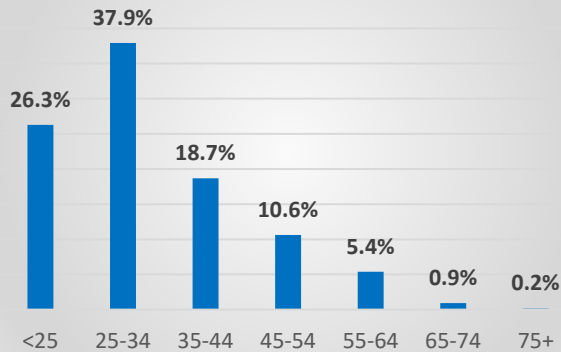

Sheriff's Daily Report

9/11/2020

Under the Custody of the Sheriff	
Total Male and Female	8,557
Jail Population	5,304
Community Corrections	3,253

Behind the Walls: Detainees that are physically housed under the Sheriff's custody 24 hours a day/7 days a week. This includes all populations listed on this chart - Divisional populations male & female, Outside Counties, Hospital, PRC, Women's Residential, & VRIC. Detainees in court-ordered treatment programs (PRC, Women's Residential, VRIC) are housed at CCDOC 24 hours a day/7 days week.

Sheriff's Daily Report

9/11/2020

CCSO Population Demographics

In Confinement

Gender Distribution

Race Distribution

Age Distribution

Community Corrections

Gender Distribution

Race Distribution

Age Distribution